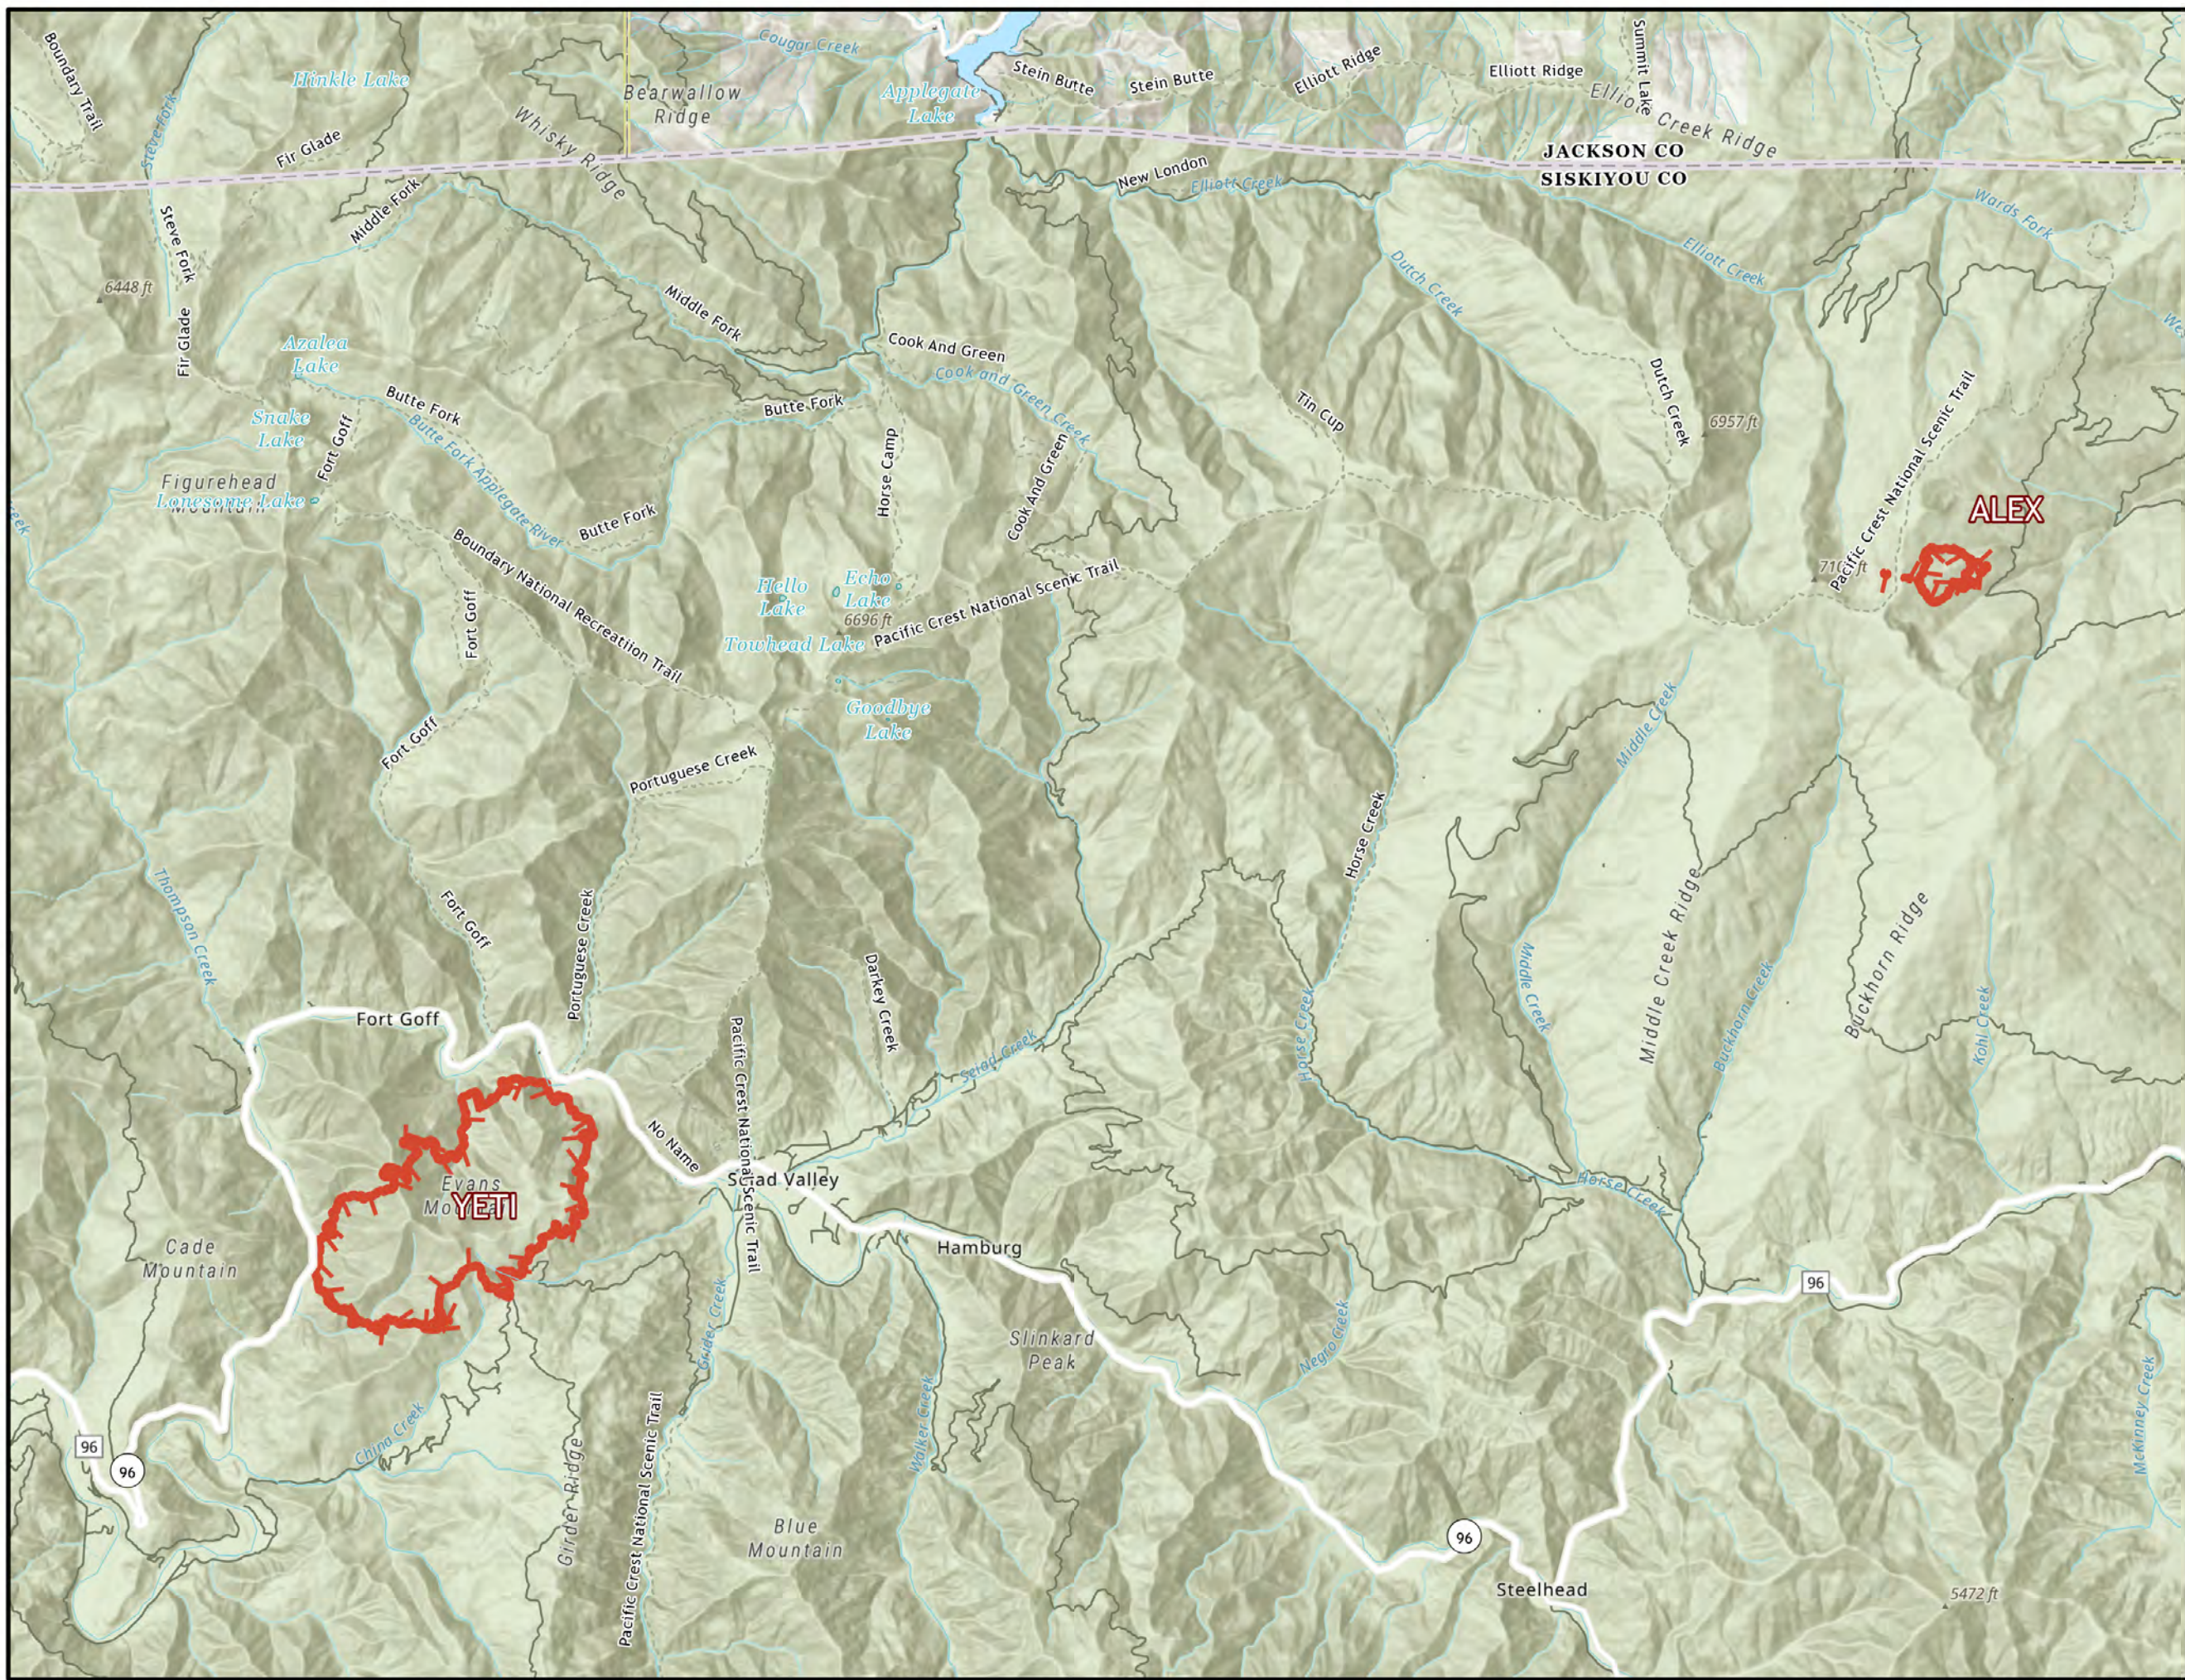

# Public Info Map

Yeti Fire  
CA-KNF-006200  
Alex Fire  
CA-KNF-006290

August 3, 2022  
2,986 acres on 8/2 at 20:06  
151 acres on 8/2 at 22:32

-  Uncontained
- Transportation
  -  Local Connector
  -  Local Road
  -  Trails

  
1:110,000  
Datum: North American 1983