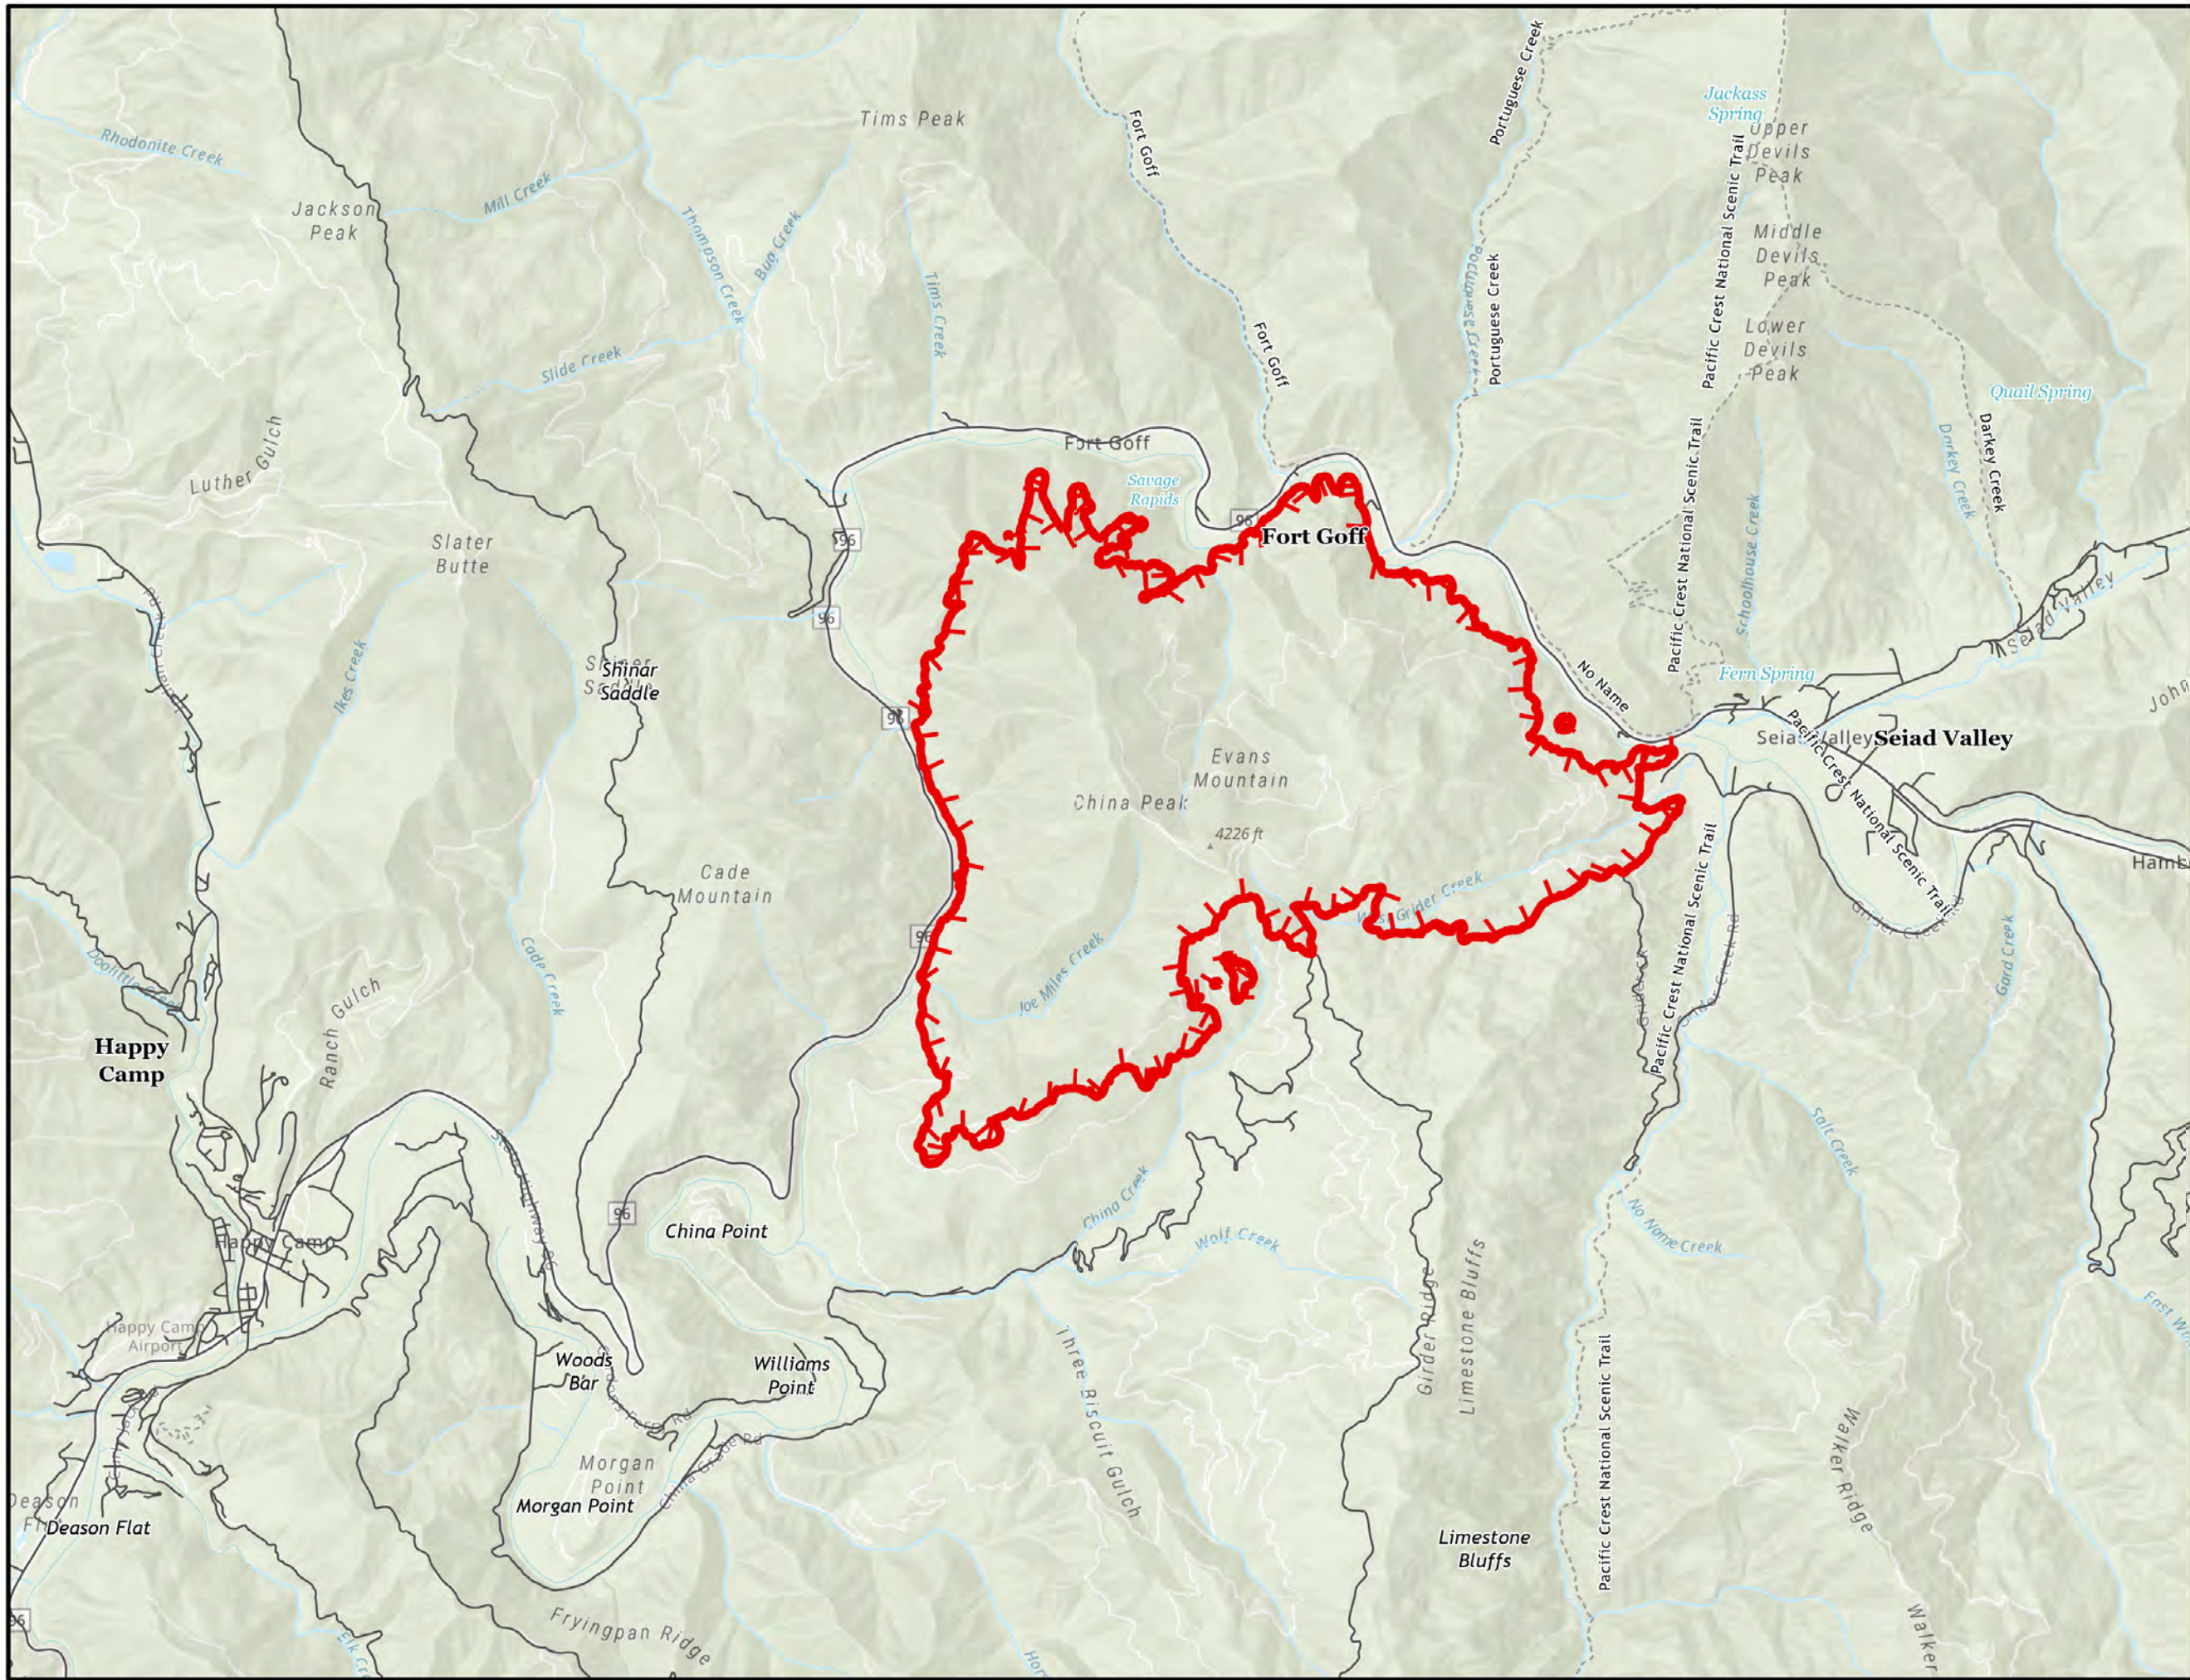

# Public Info Map

## Yeti Fire

CA-KNF-006200

August 5, 2022

6,436 acres on 8/4 at 22:28

-  Uncontained
- Transportation**
-  Local Roads
-  Trails

1:60,000

Datum: North American 1983