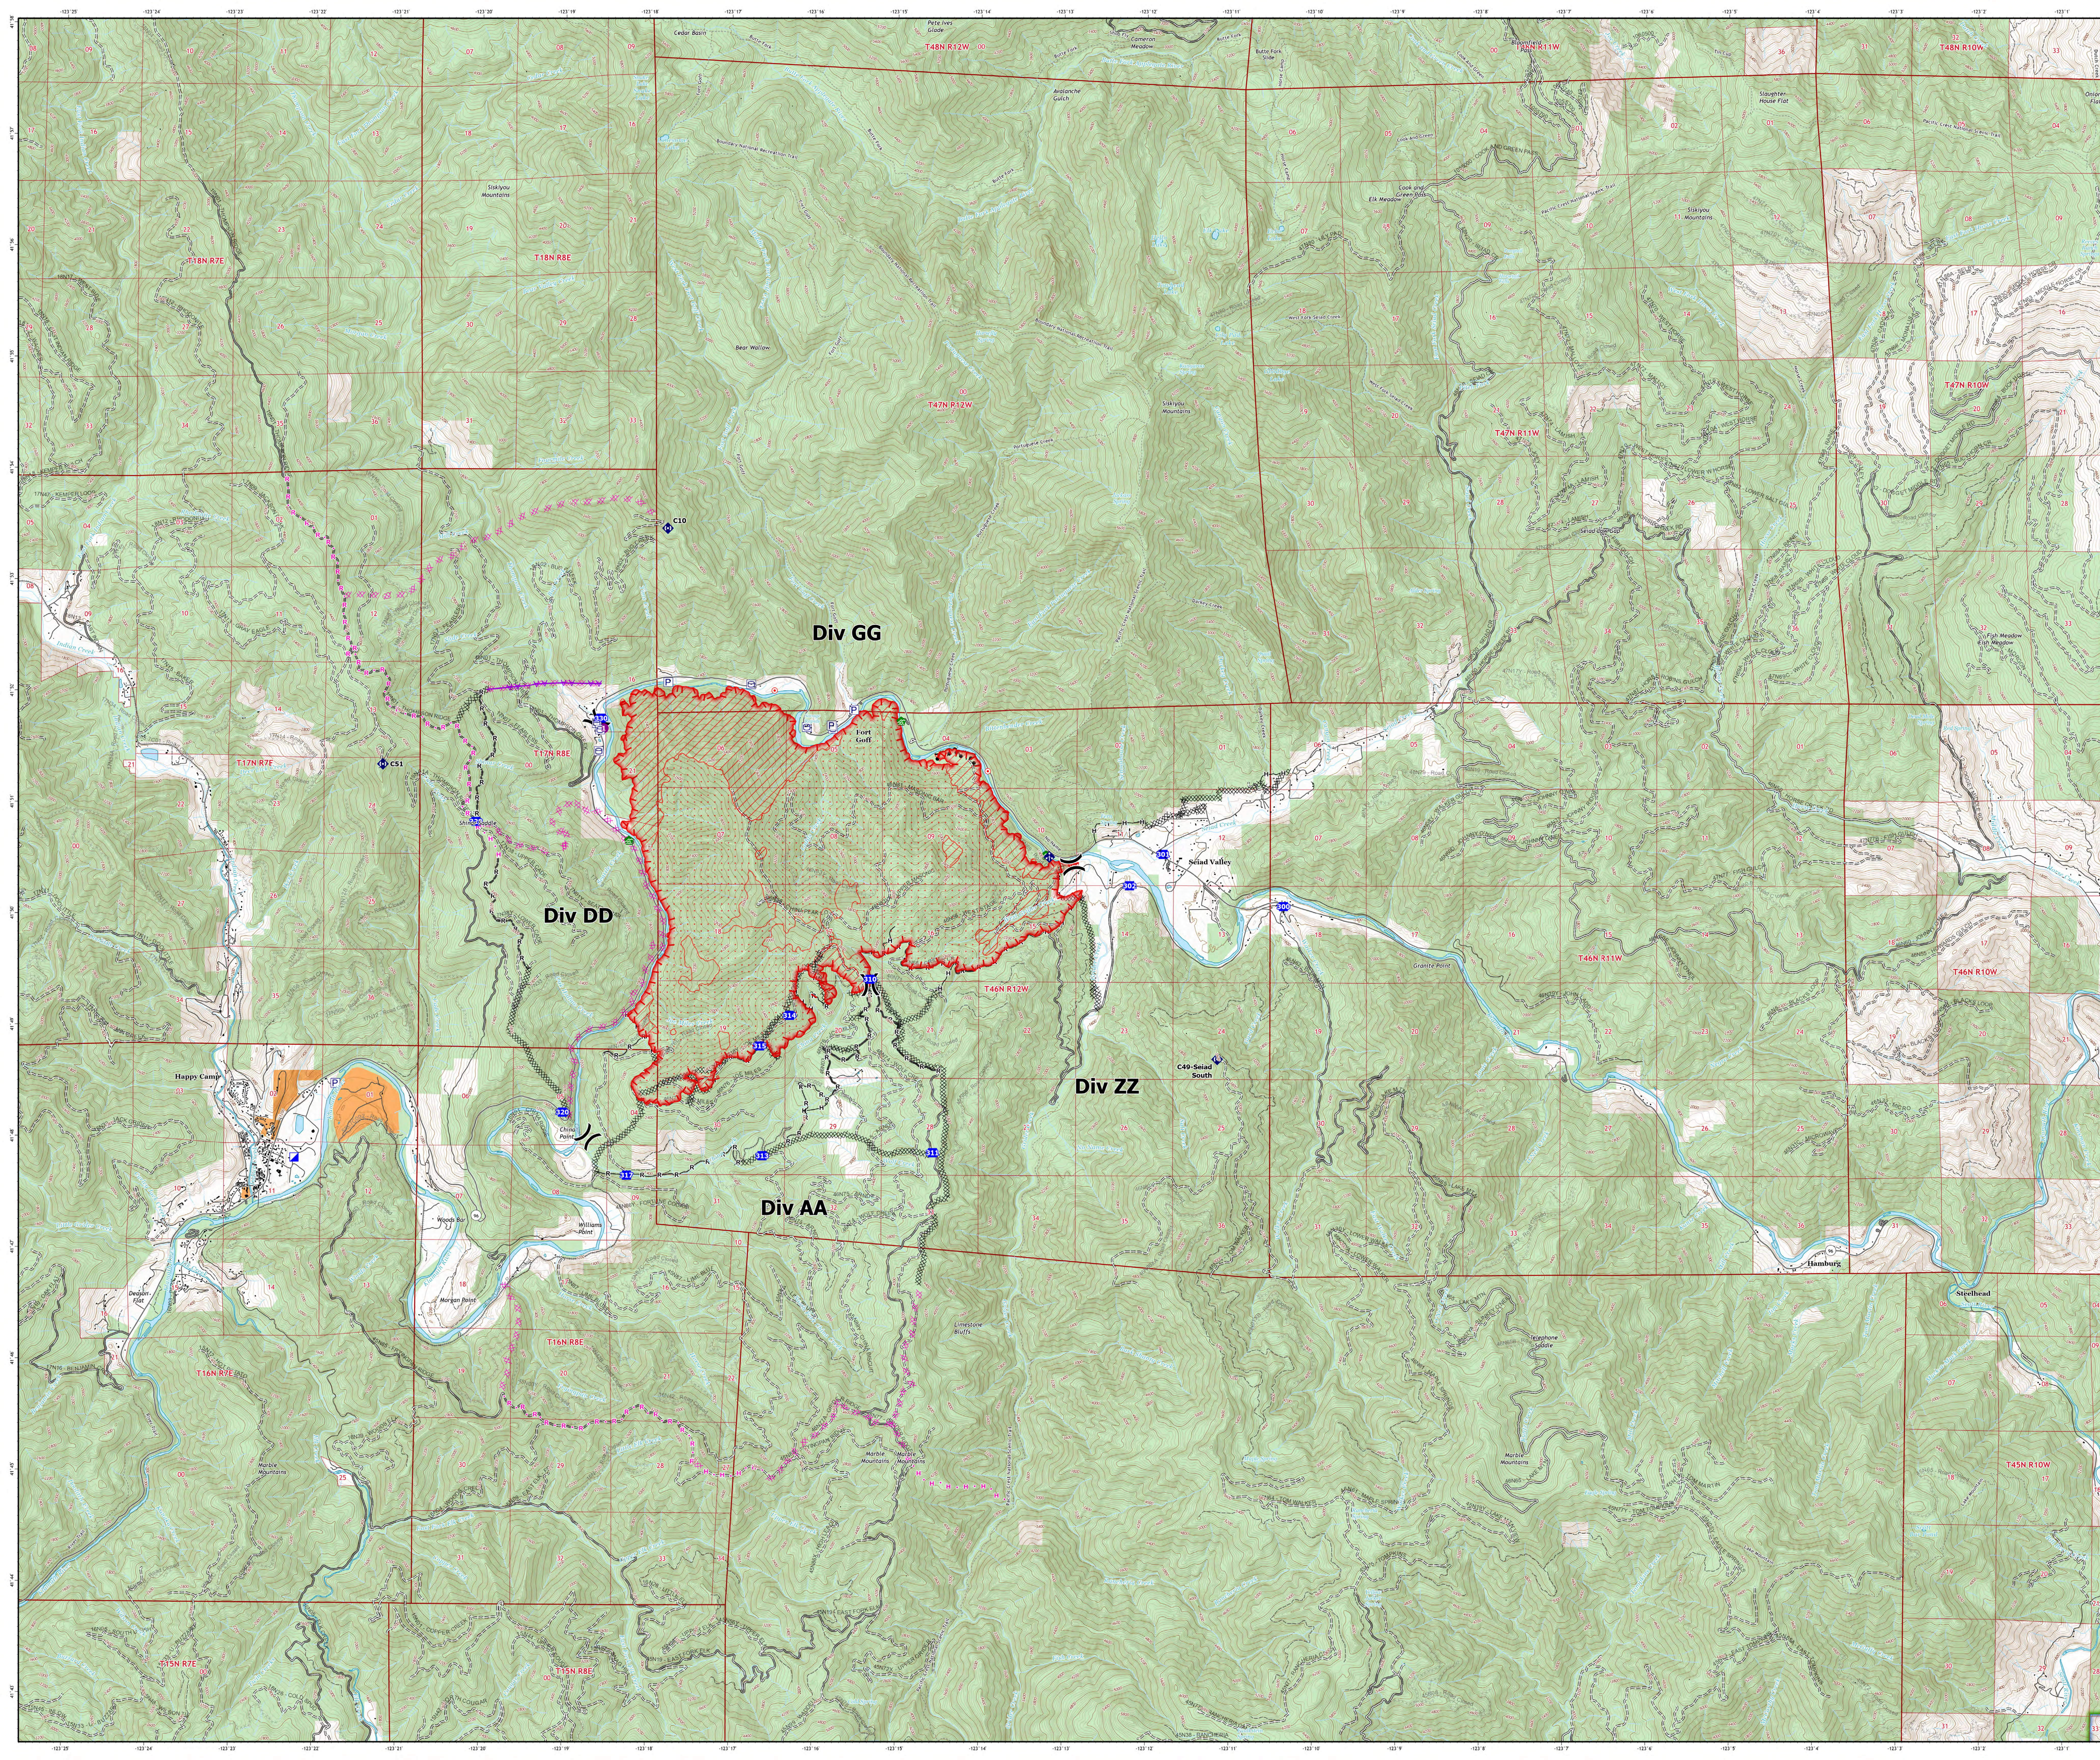

THE Eric Rice Map

Yeti Fire CA-KNF-006200

August 6, 2022
7,570 acres on 8/5 at 21:13

- Helispot
- ⎓ Division Break
- Ⓜ Incident Command Post
- Ⓜ Drop Point
- Ⓜ Hot Spot - Spot Fire
- Ⓜ Water Development or Draft Site
- Ⓜ Mobile Weather Unit
- Ⓜ Repeater
- Ⓜ Pump
- Ⓜ Water Tank
- Ⓜ Uncontained
- Ⓜ Completed Burnout
- Ⓜ Completed Dozer Line
- Ⓜ Completed Hand Line
- Ⓜ Completed Road as Line
- Ⓜ Planned Dozer Line
- Ⓜ Planned Hand Line
- Ⓜ Planned Road as Line
- Ⓜ Aerial Hazard
- Ⓜ IR Intense Heat
- Ⓜ IR Scattered Heat
- Ⓜ Structures
- Transportation
 - Local Connector
 - Local Road
 - 4WD
- Surface Management by Agency
 - Bureau of Indian Affairs (BIA)
 - US Forest Service (USFS)

California Interagency Incident Management Team

1:32,000

Datum: North American 1983