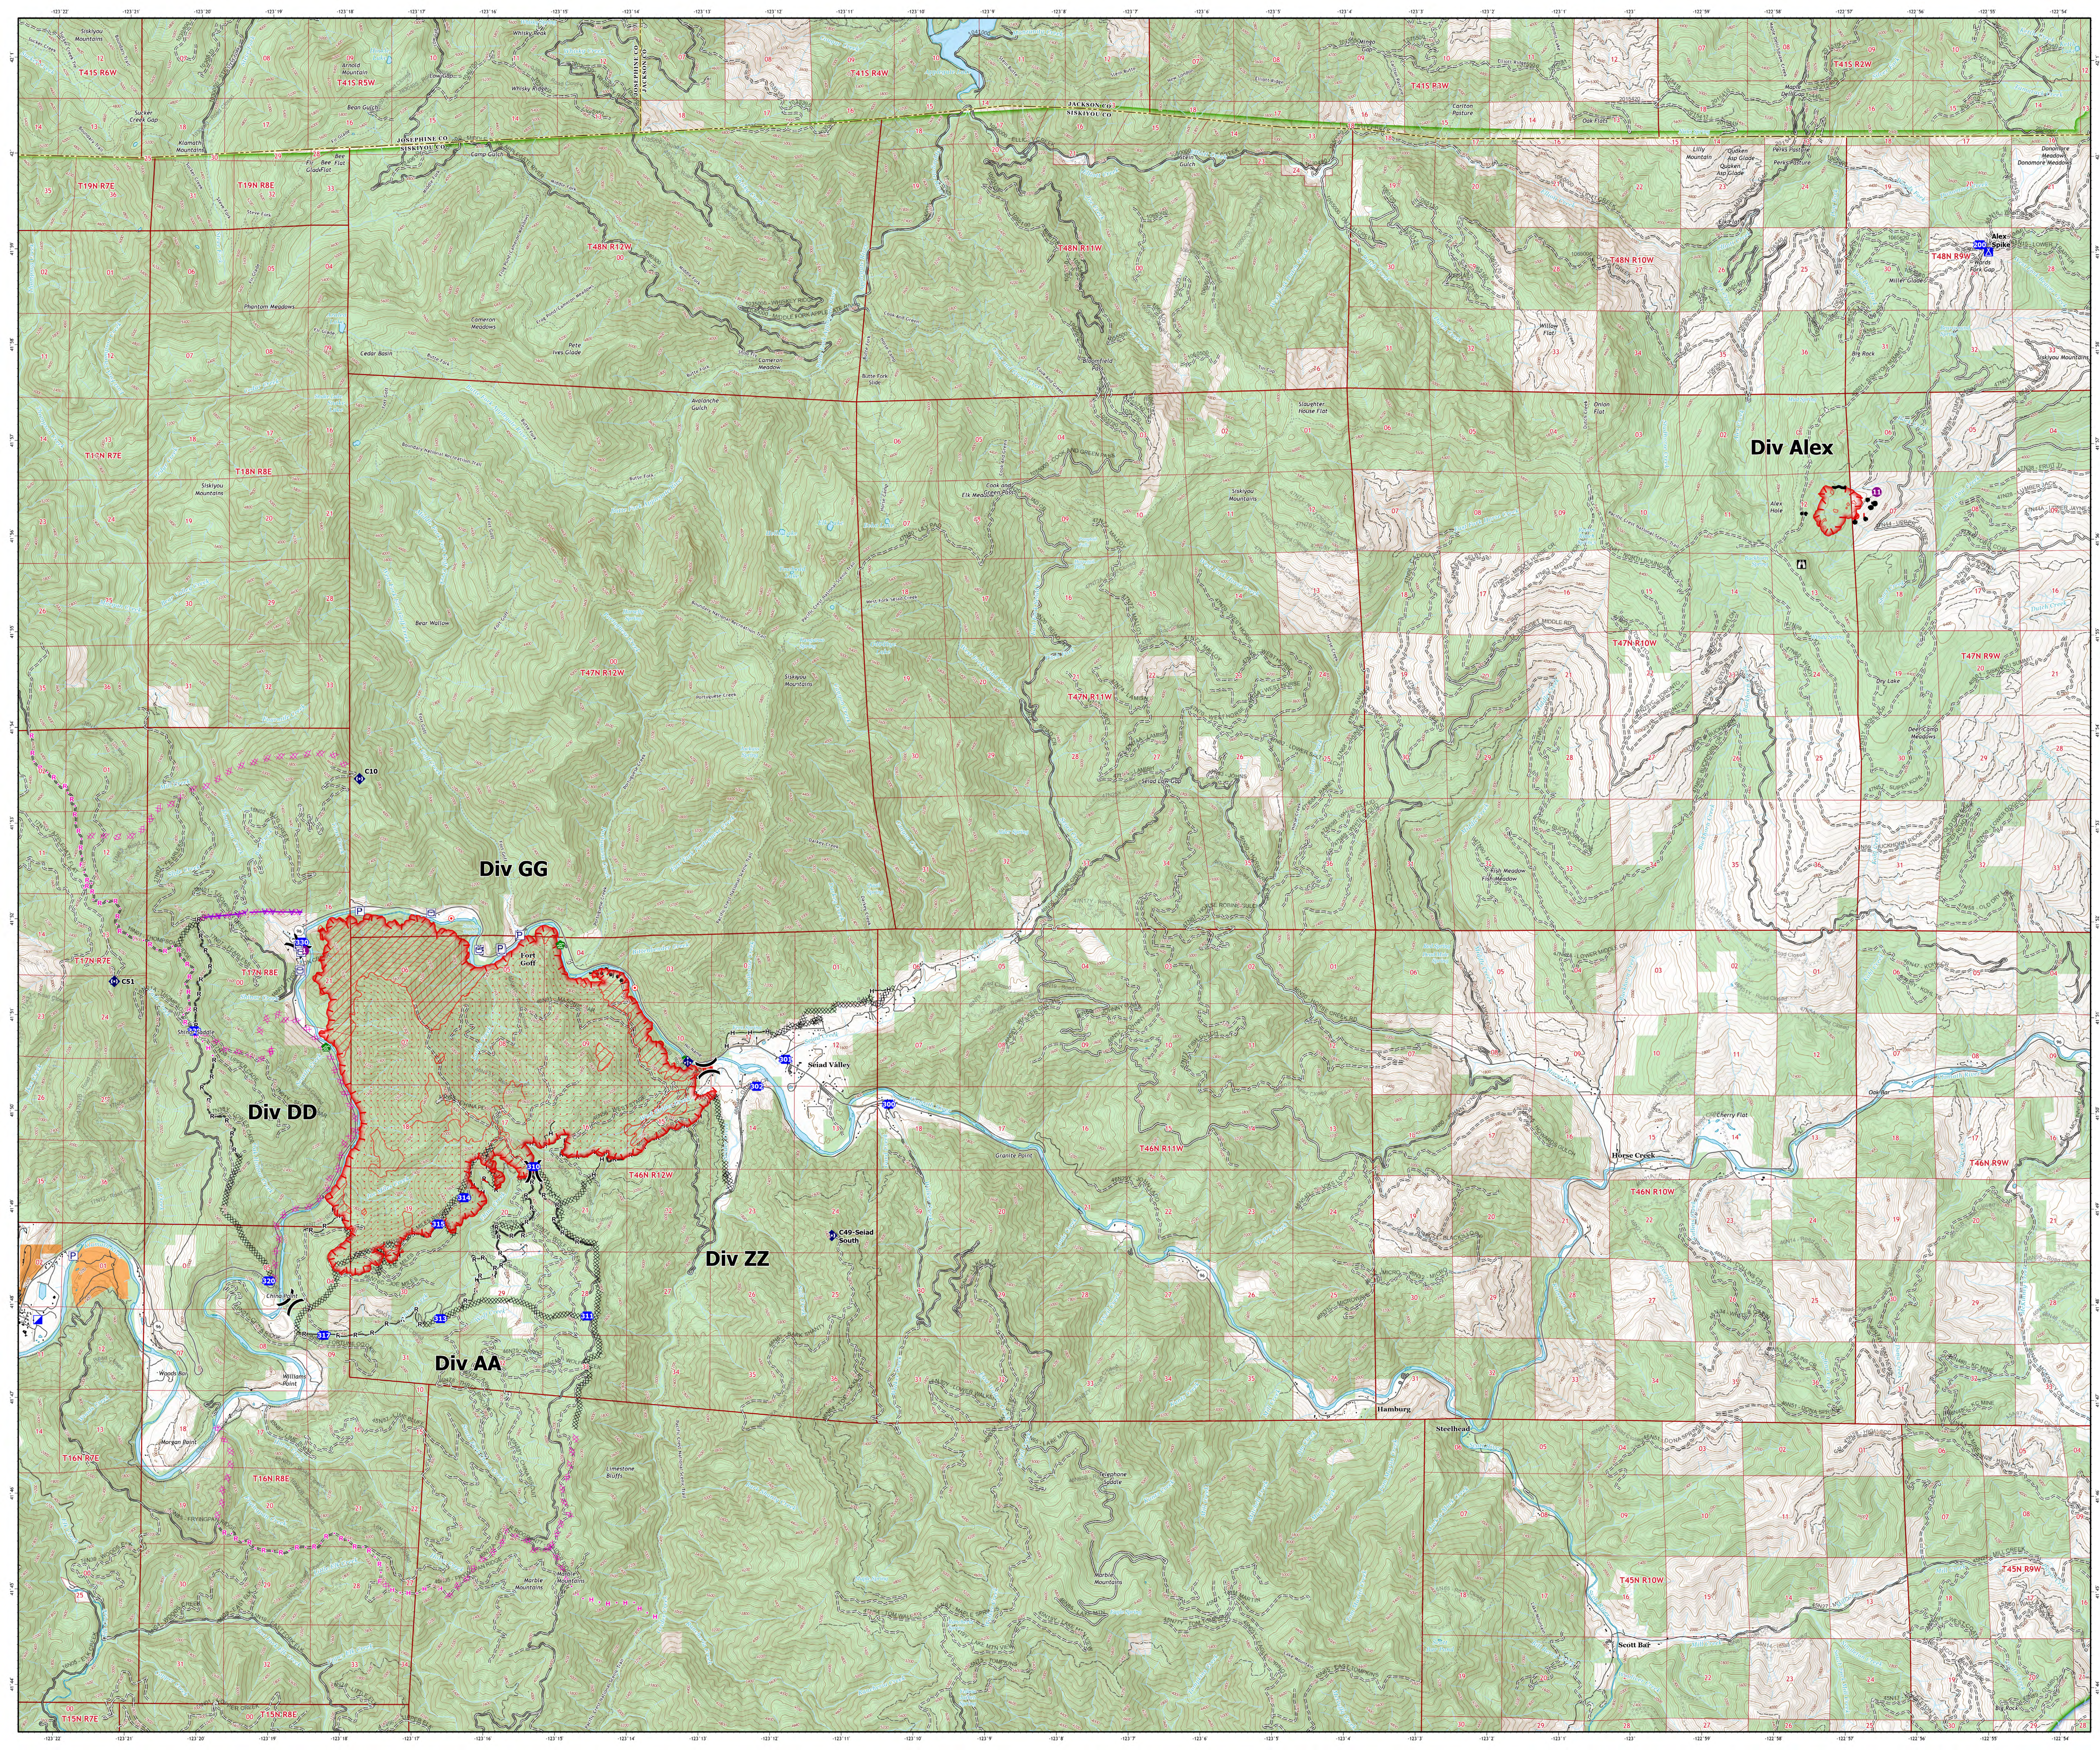

Ops Both Map

Yeti Fire
CA-KNF-006200
Alex Fire
CA-KNF-006290
August 6, 2022
7,570 acres on 8/5 at 21:13
151 acres on 8/5 at 21:29

- Helispot
- ⎓ Division Break
- Ⓜ Incident Command Post
- Ⓜ Drop Point
- Ⓜ Camp
- Ⓜ Lookout
- Ⓜ Hot Spot - Spot Fire
- Ⓜ Water Development or Draft Site
- Ⓜ Mobile Weather Unit
- Ⓜ Repeater
- Ⓜ Pump
- Ⓜ Water Tank
- Ⓜ Contained
- Ⓜ Uncontained
- Ⓜ Completed Burnout
- Ⓜ Completed Dozer Line
- Ⓜ Completed Hand Line
- Ⓜ Completed Road as Line
- Ⓜ Planned Dozer Line
- Ⓜ Planned Hand Line
- Ⓜ Planned Road as Line
- Ⓜ Aerial Hazard
- Ⓜ IR Intense Heat
- Ⓜ IR Scattered Heat
- Ⓜ Structures
- Transportation
 - Ⓜ Local Connector
 - Ⓜ Local Road
 - Ⓜ 4WD
- Surface Management by Agency
 - Ⓜ Bureau of Indian Affairs (BIA)
 - Ⓜ US Forest Service (USFS)

1:37,000
Datum: North American 1983