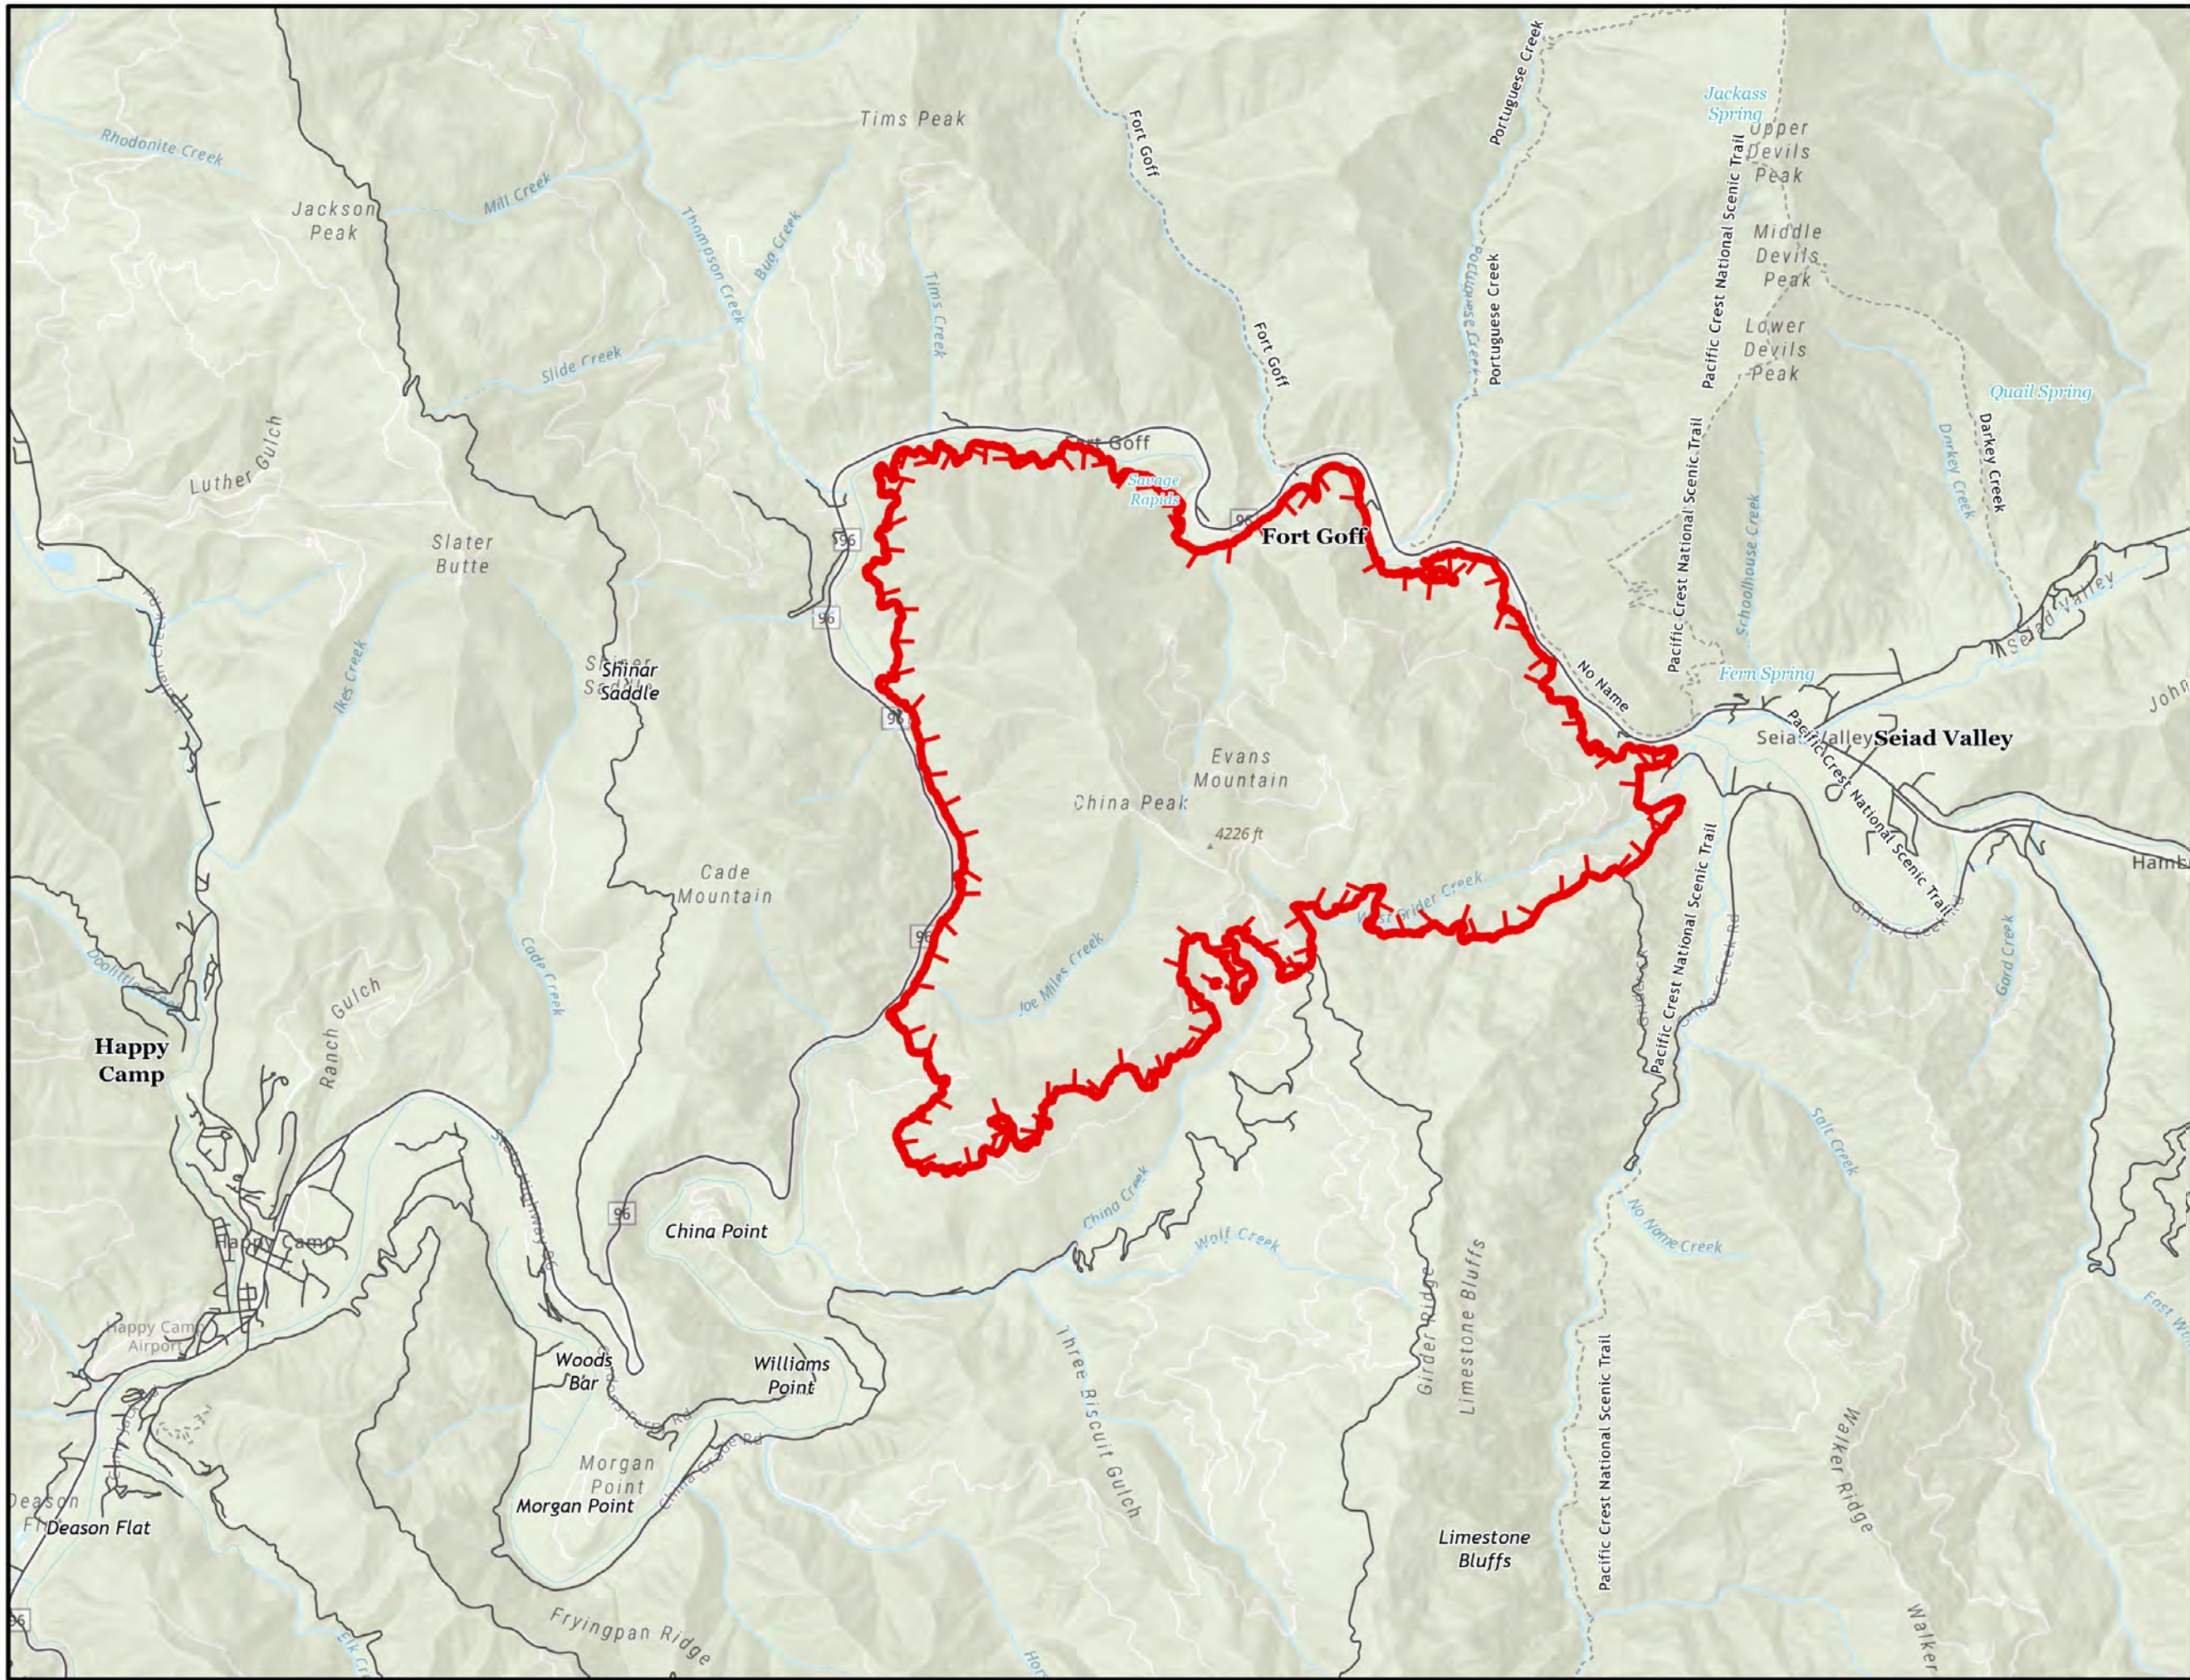

# Public Info Map

## Yeti Fire

CA-KNF-006200

August 6, 2022

7,570 acres on 8/5 at 21:13

-  Uncontained
- Transportation**
-  Local Roads
-  Trails

1:60,000

Datum: North American 1983