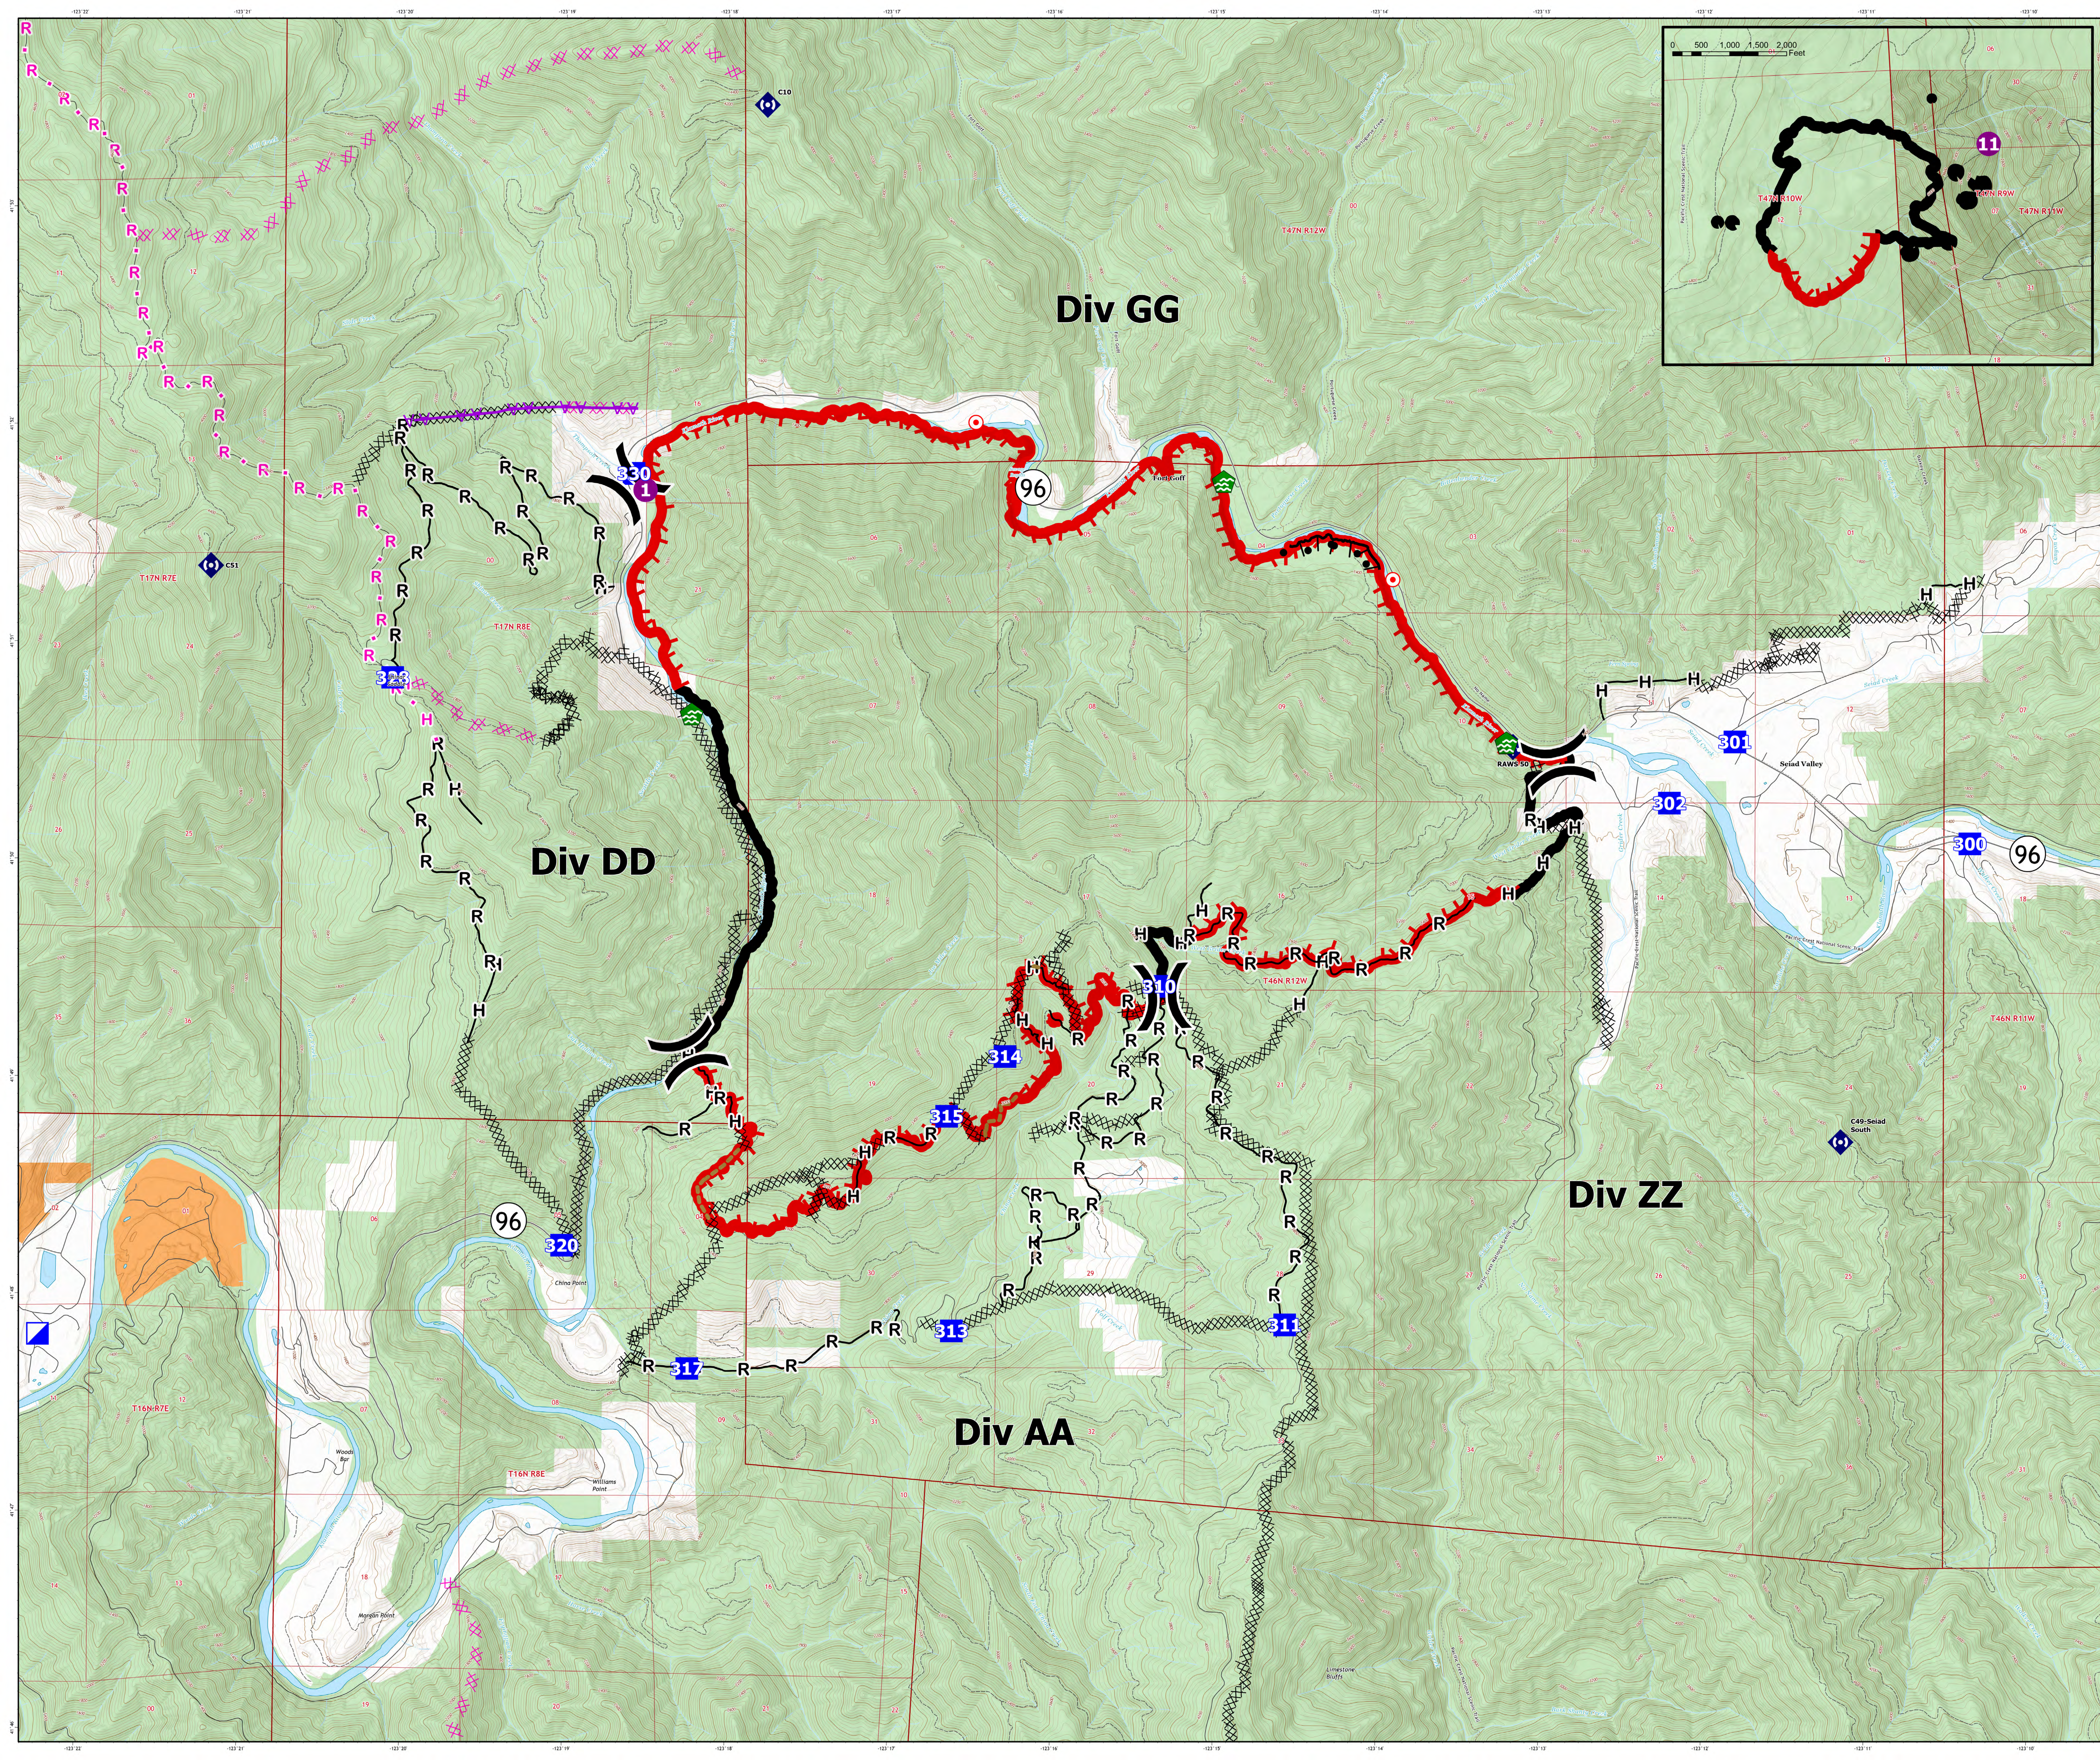

Briefing Area Map

Yeti Fire
CA-SRF-006200
Alex Fire
CA-SRF-006290
August 7, 2022
7,870 acres on 8/6 at 21:08
151 acres on 8/6 at 21:15
Yeti: 19% Containment
Alex: 80% Containment

- Helispot
-) Division Break
- Incident Command Post
- Drop Point
- Hot Spot - Spot Fire
- Water Development or Draft Site
- Mobile Weather Unit
- ◆ Repeater
- Contained
- Uncontained
- Completed Burnout
- Completed Dozer Line
- Completed Hand Line
- Completed Road as Line
- Planned Dozer Line
- Planned Hand Line
- Planned Road as Line
- Road Repair
- Aerial Hazard
- Direct Protection Areas by Agency
 - USFS
 - Bureau of Indian Affairs (BIA)
 - US Forest Service (USFS)