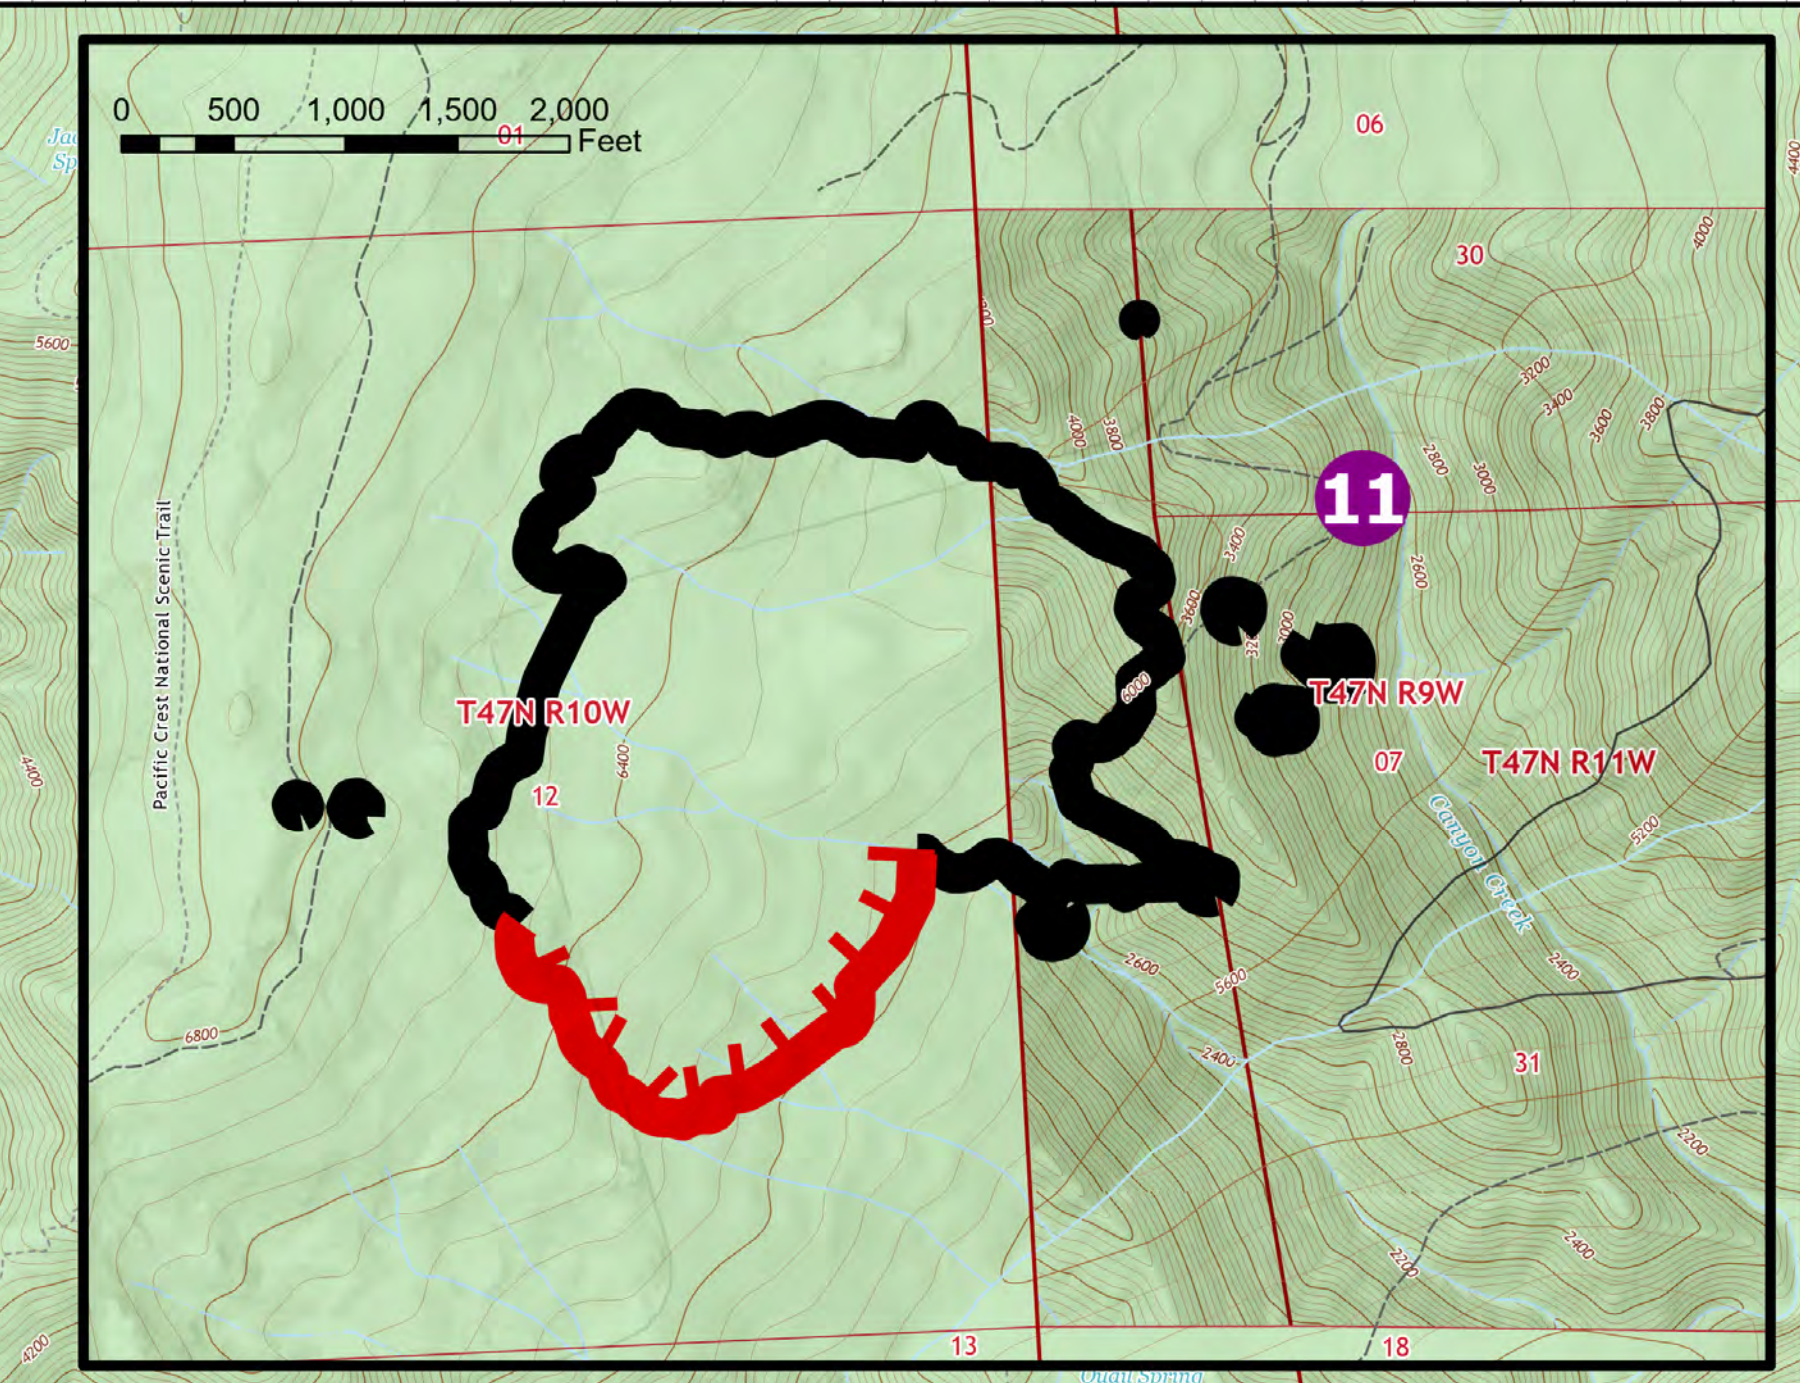

Briefing Area Map

Yeti Fire
CA-SRF-006200
Alex Fire
CA-SRF-006290
August 7, 2022
7,870 acres on 8/6 at 21:08
151 acres on 8/6 at 21:15
Yeti: 19% Containment
Alex: 80% Containment

- Helispot
-) Division Break
- Incident Command Post
- Drop Point
- Hot Spot - Spot Fire
- Water Development or Draft Site
- Mobile Weather Unit
- ◆ Repeater
- Contained
- Uncontained
- Completed Burnout
- Completed Dozer Line
- Completed Hand Line
- Completed Road as Line
- Planned Dozer Line
- Planned Hand Line
- Planned Road as Line
- Road Repair
- Aerial Hazard
- Direct Protection Areas by Agency
 - USFS
 - Bureau of Indian Affairs (BIA)
 - US Forest Service (USFS)