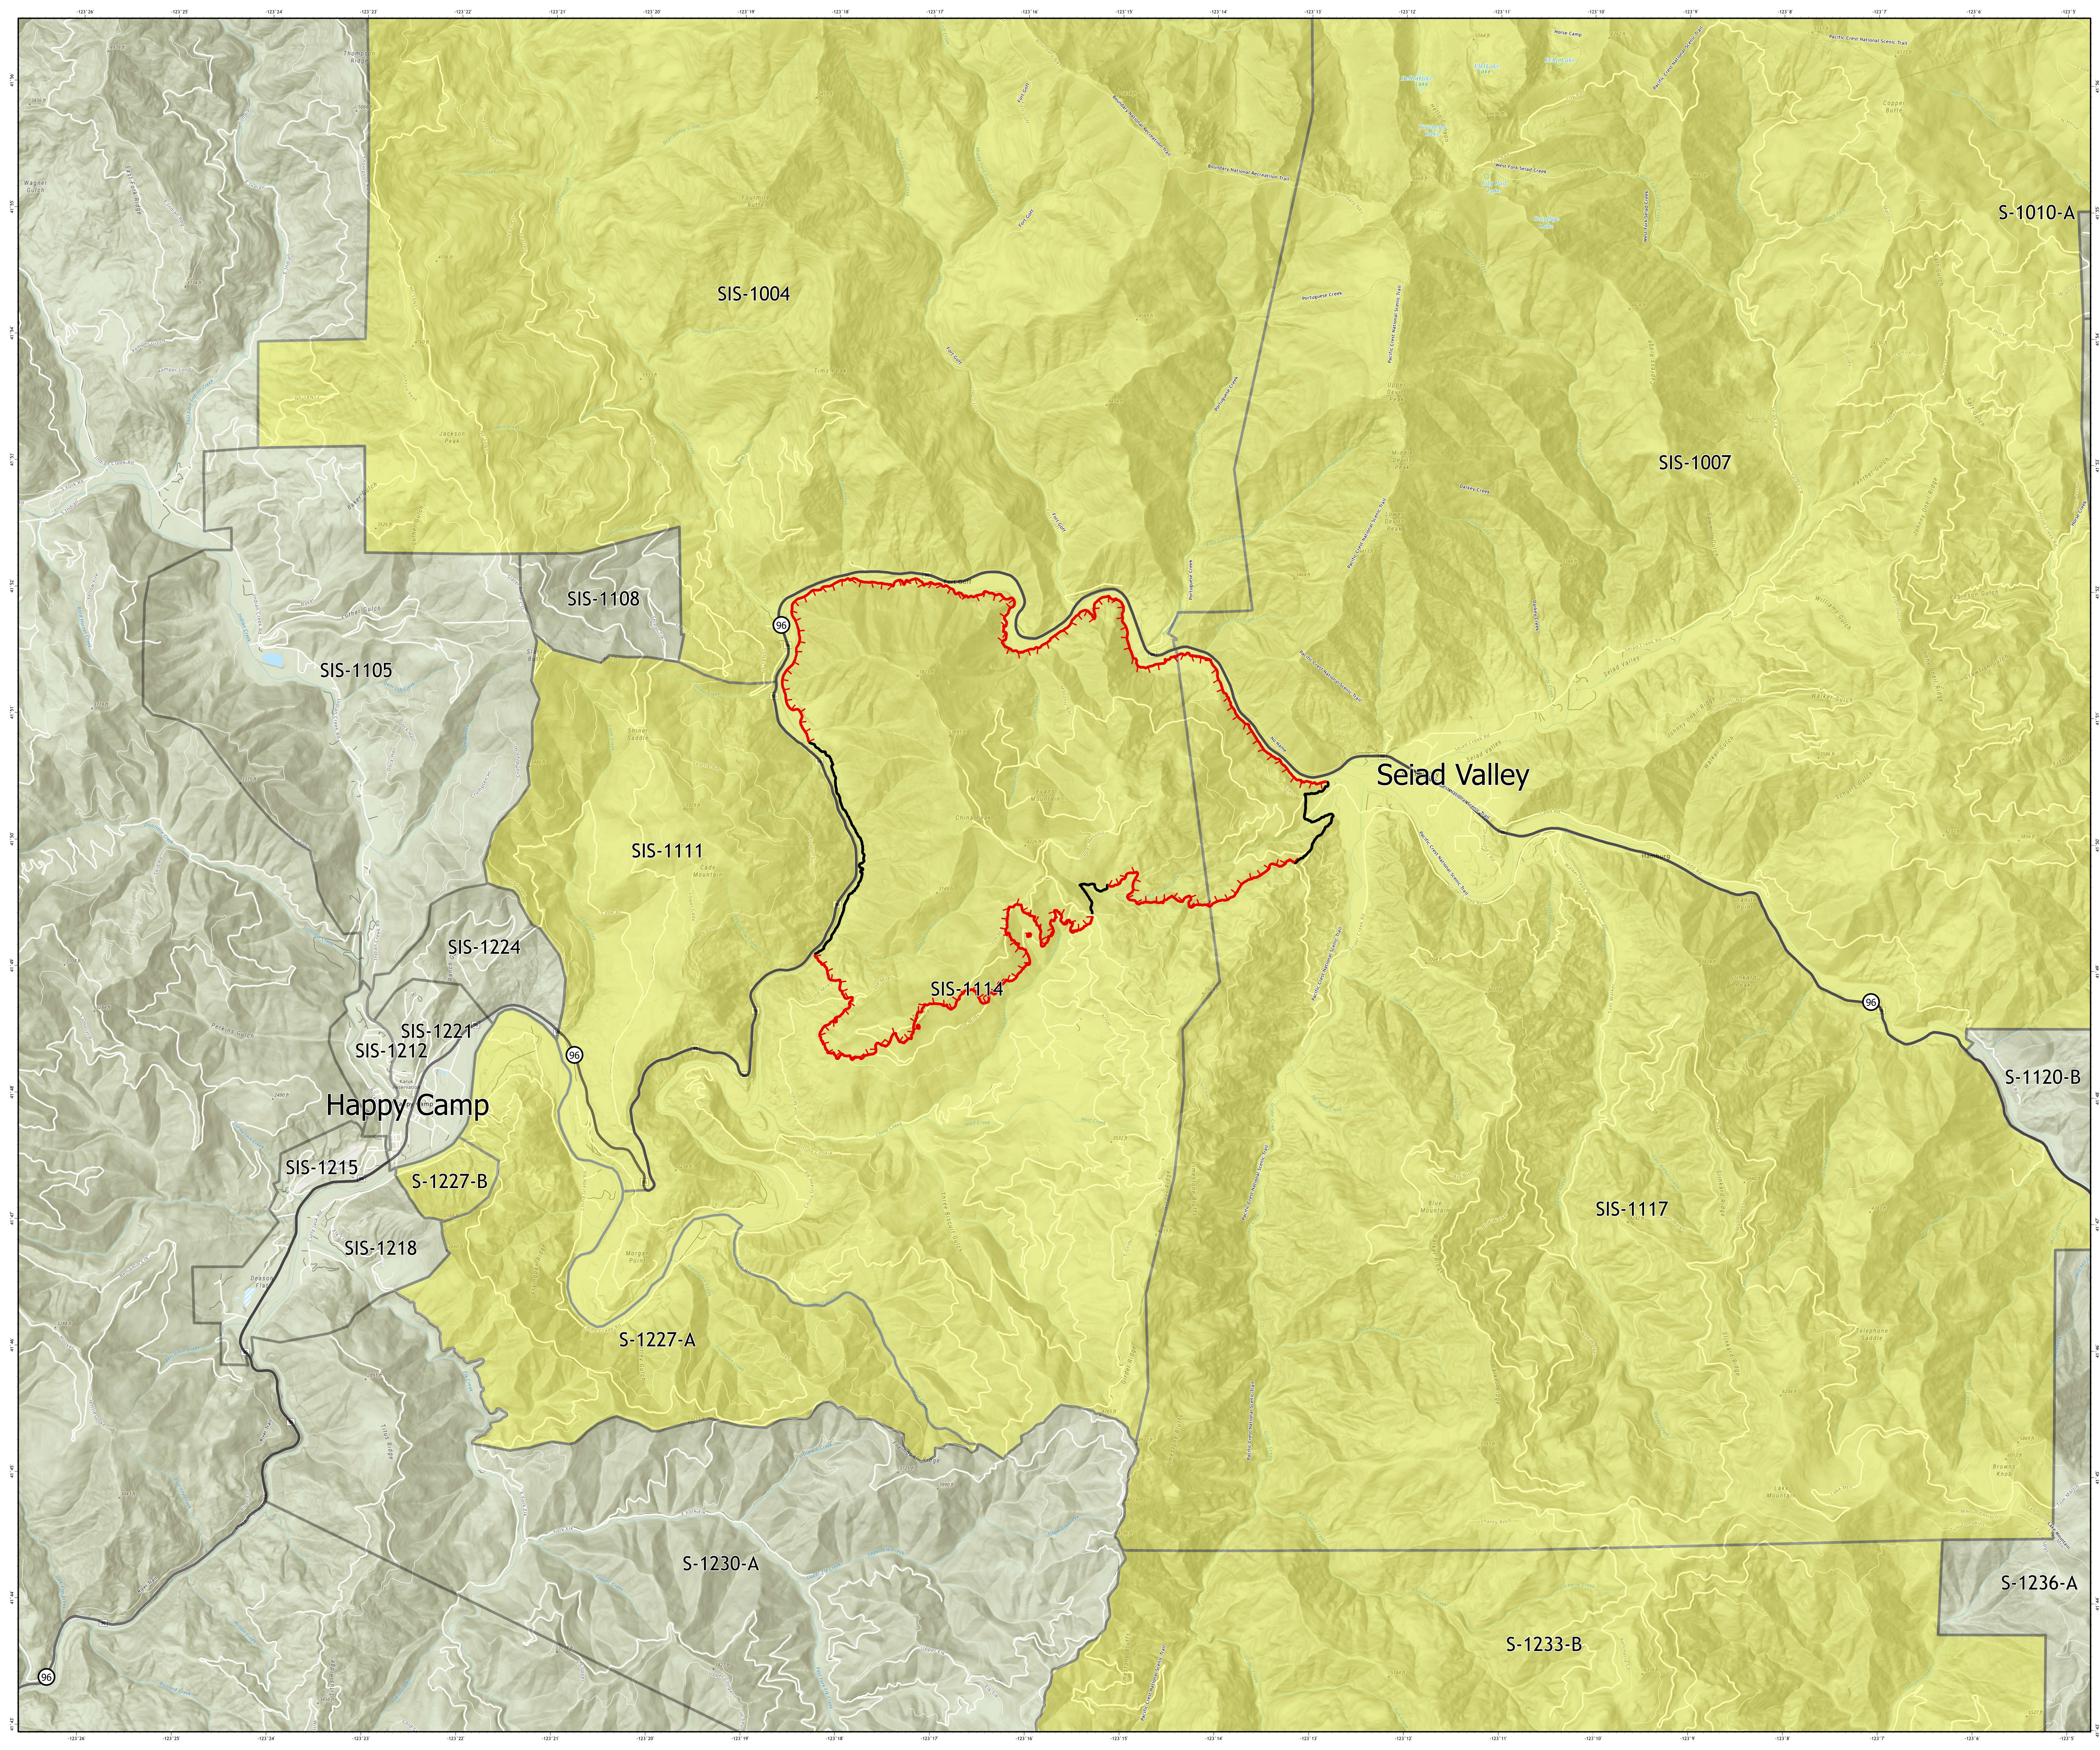

Evacuation Map

Yeti Fire
CA-KNF-006200

August 7, 2022
7,870 acres on 8/6 at 21:08

Evacuation Status

- Evacuation Warning
- Perimeter Line
- Contained
- Uncontained

1:28,000
Datum: North American 1983