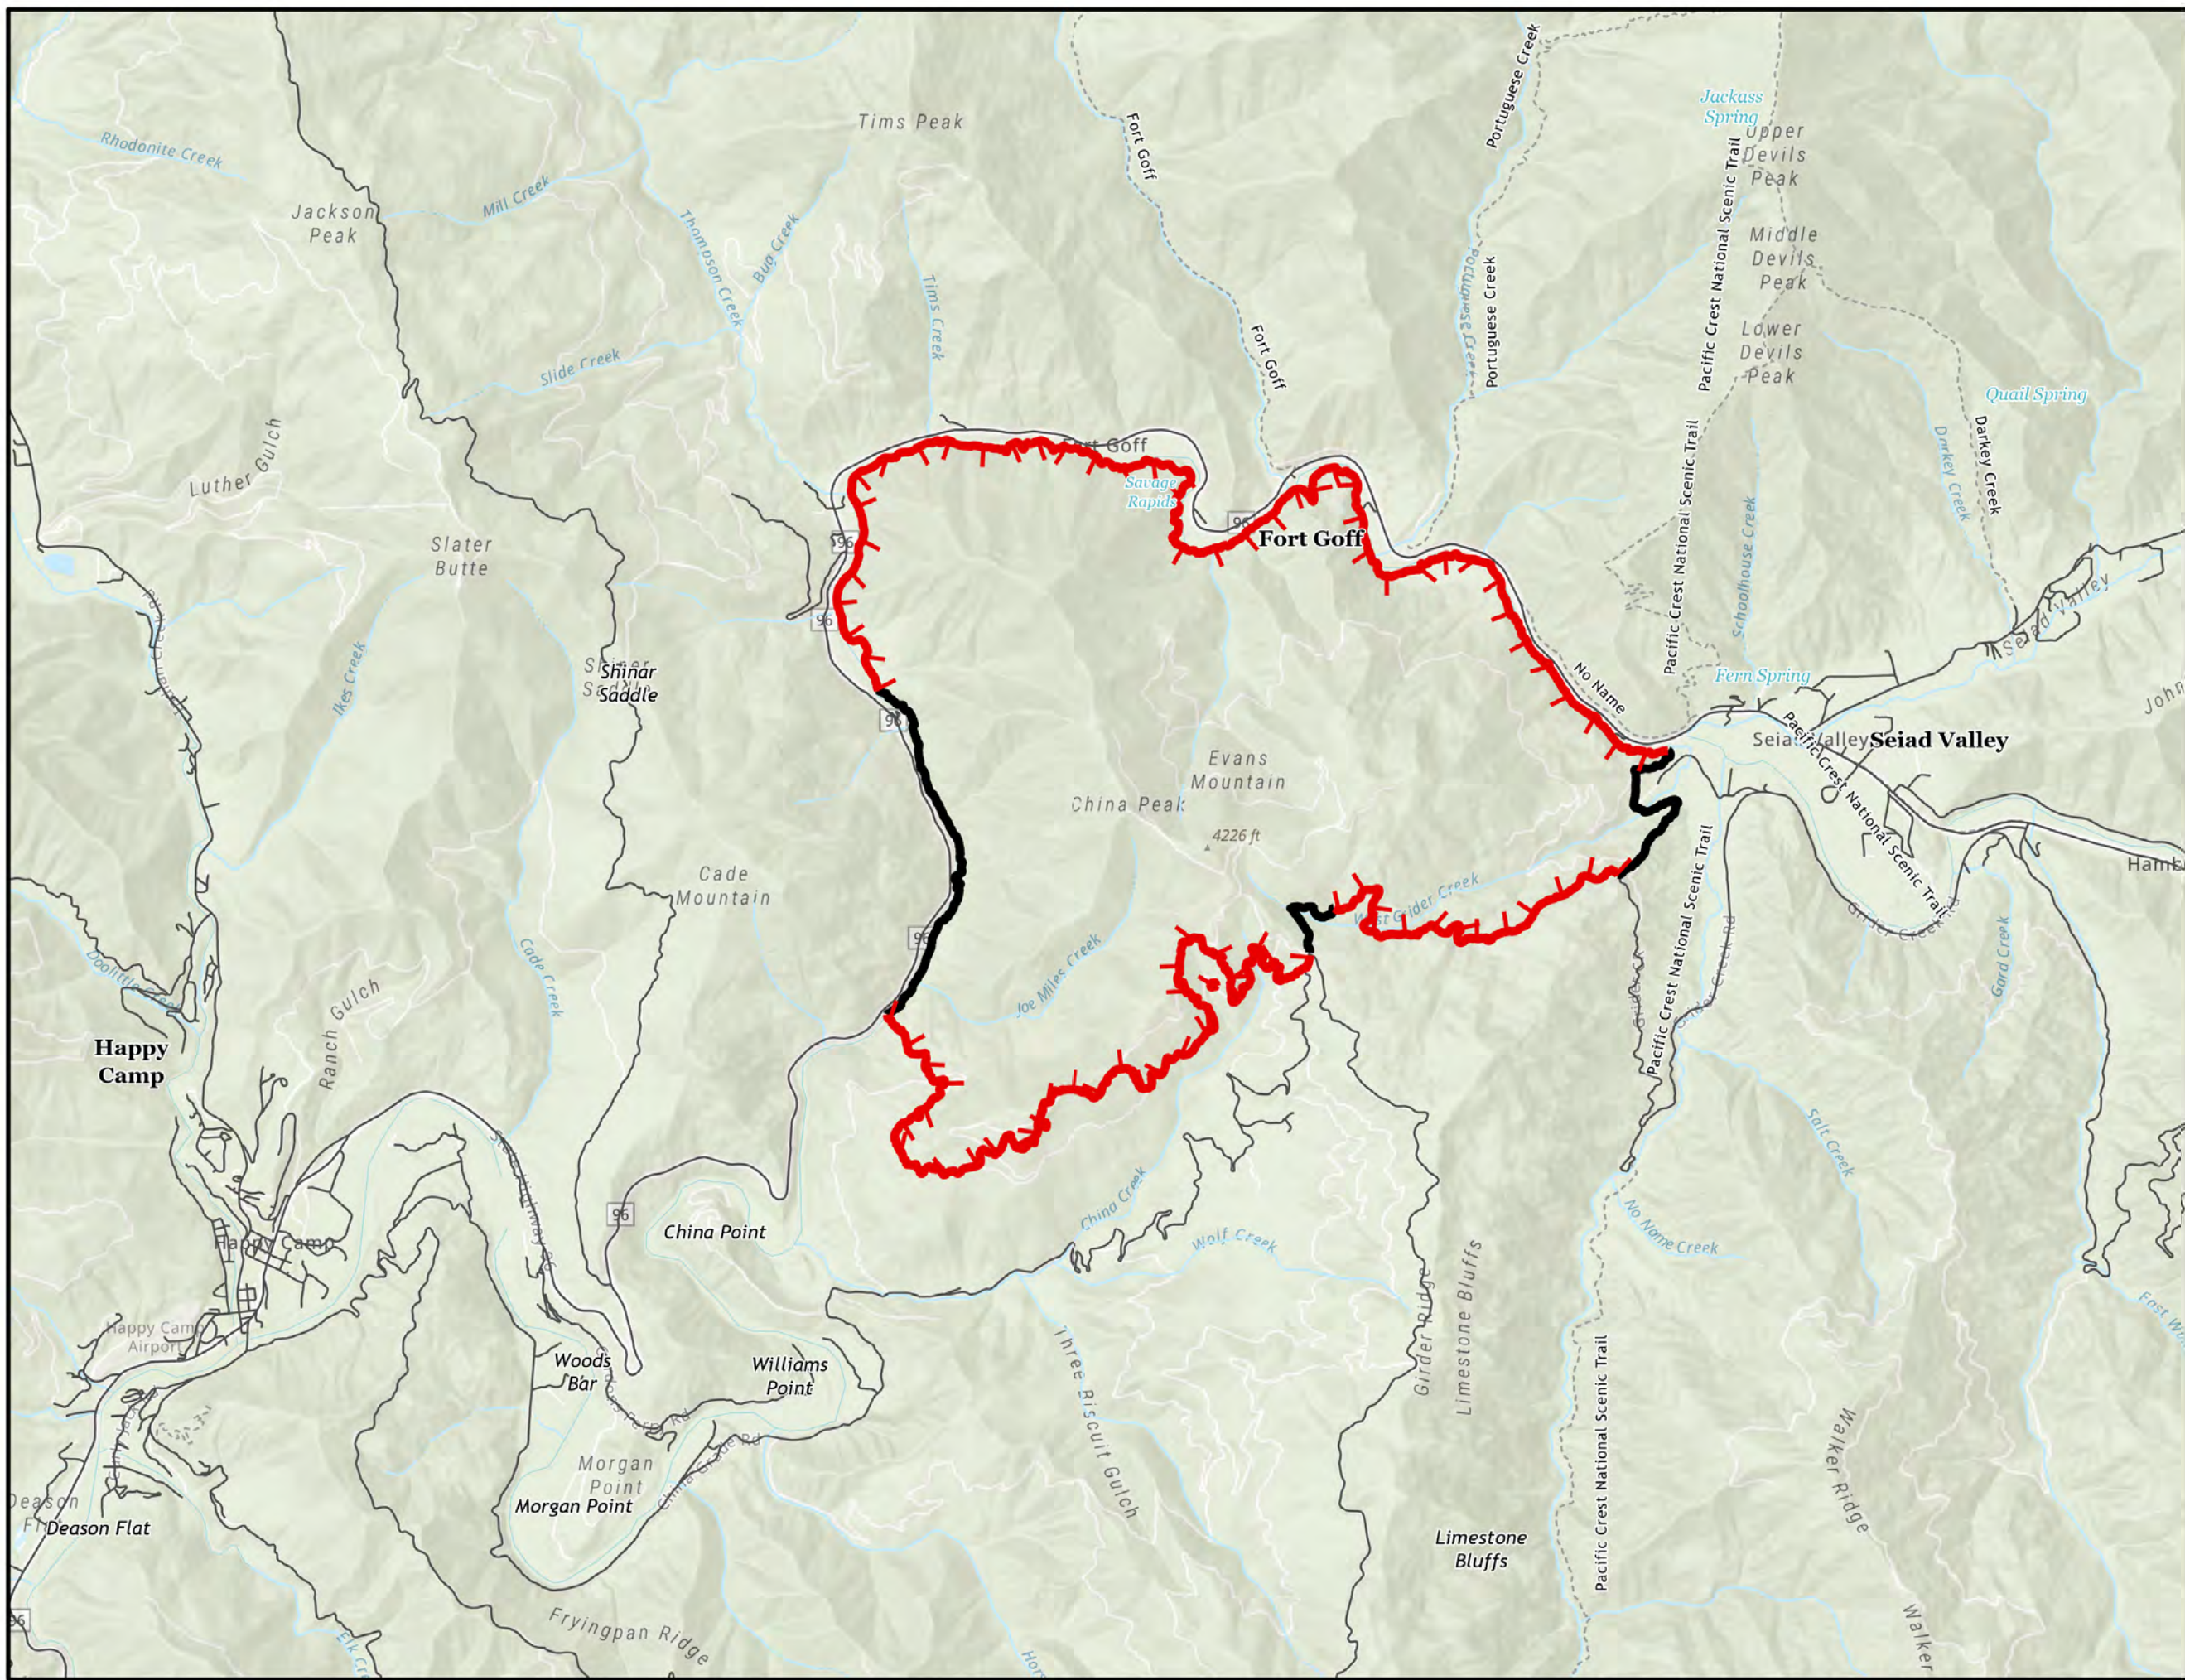

Public Info Map

Yeti Fire

CA-KNF-006200

August 7, 2022

7,870 acres on 8/6 at 21:08

-  Contained
-  Uncontained
- Transportation**
 -  Local Roads
 -  Trails

1:60,000

Datum: North American 1983