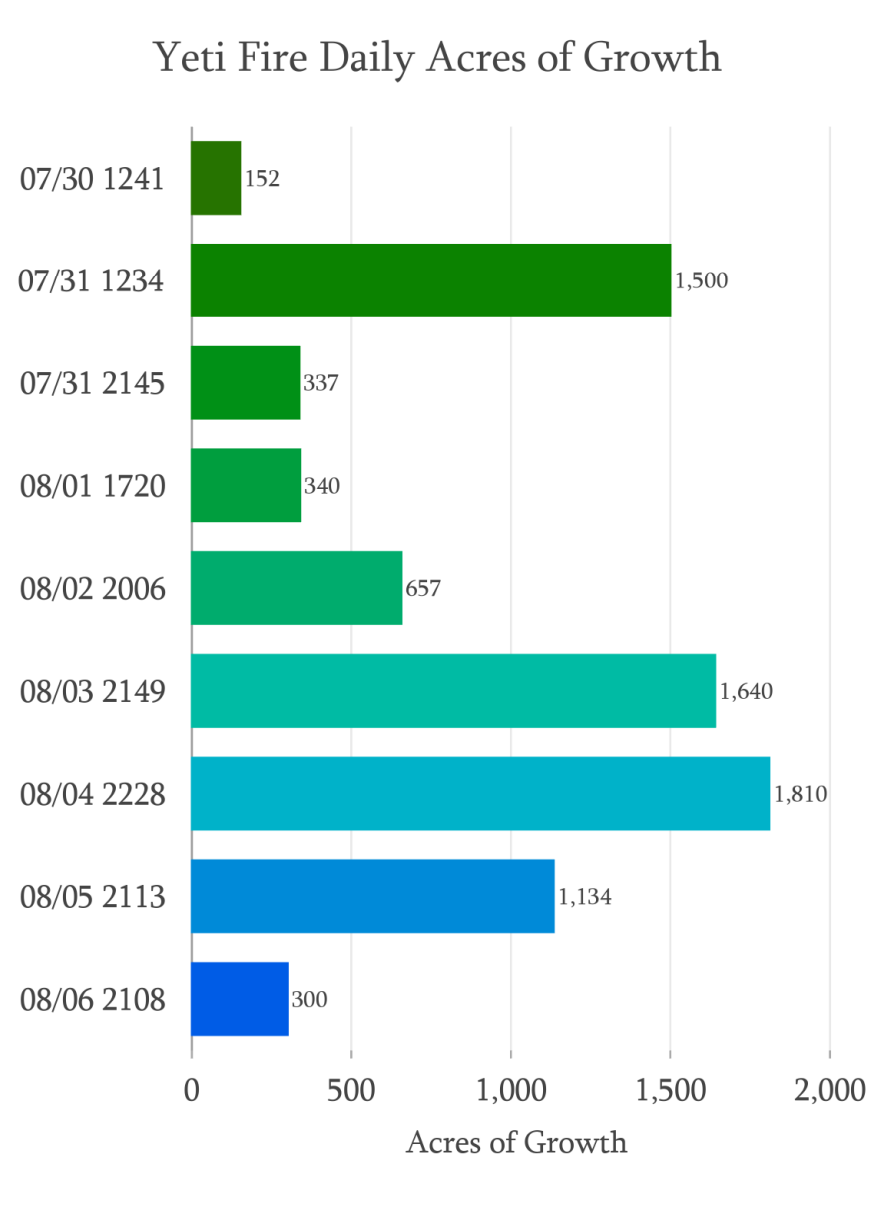

Progression Map

Yeti Fire
CA-KNF-006200
August 7, 2022

California Interagency Incident Management Team

1:10,000

Datum: North American 1983