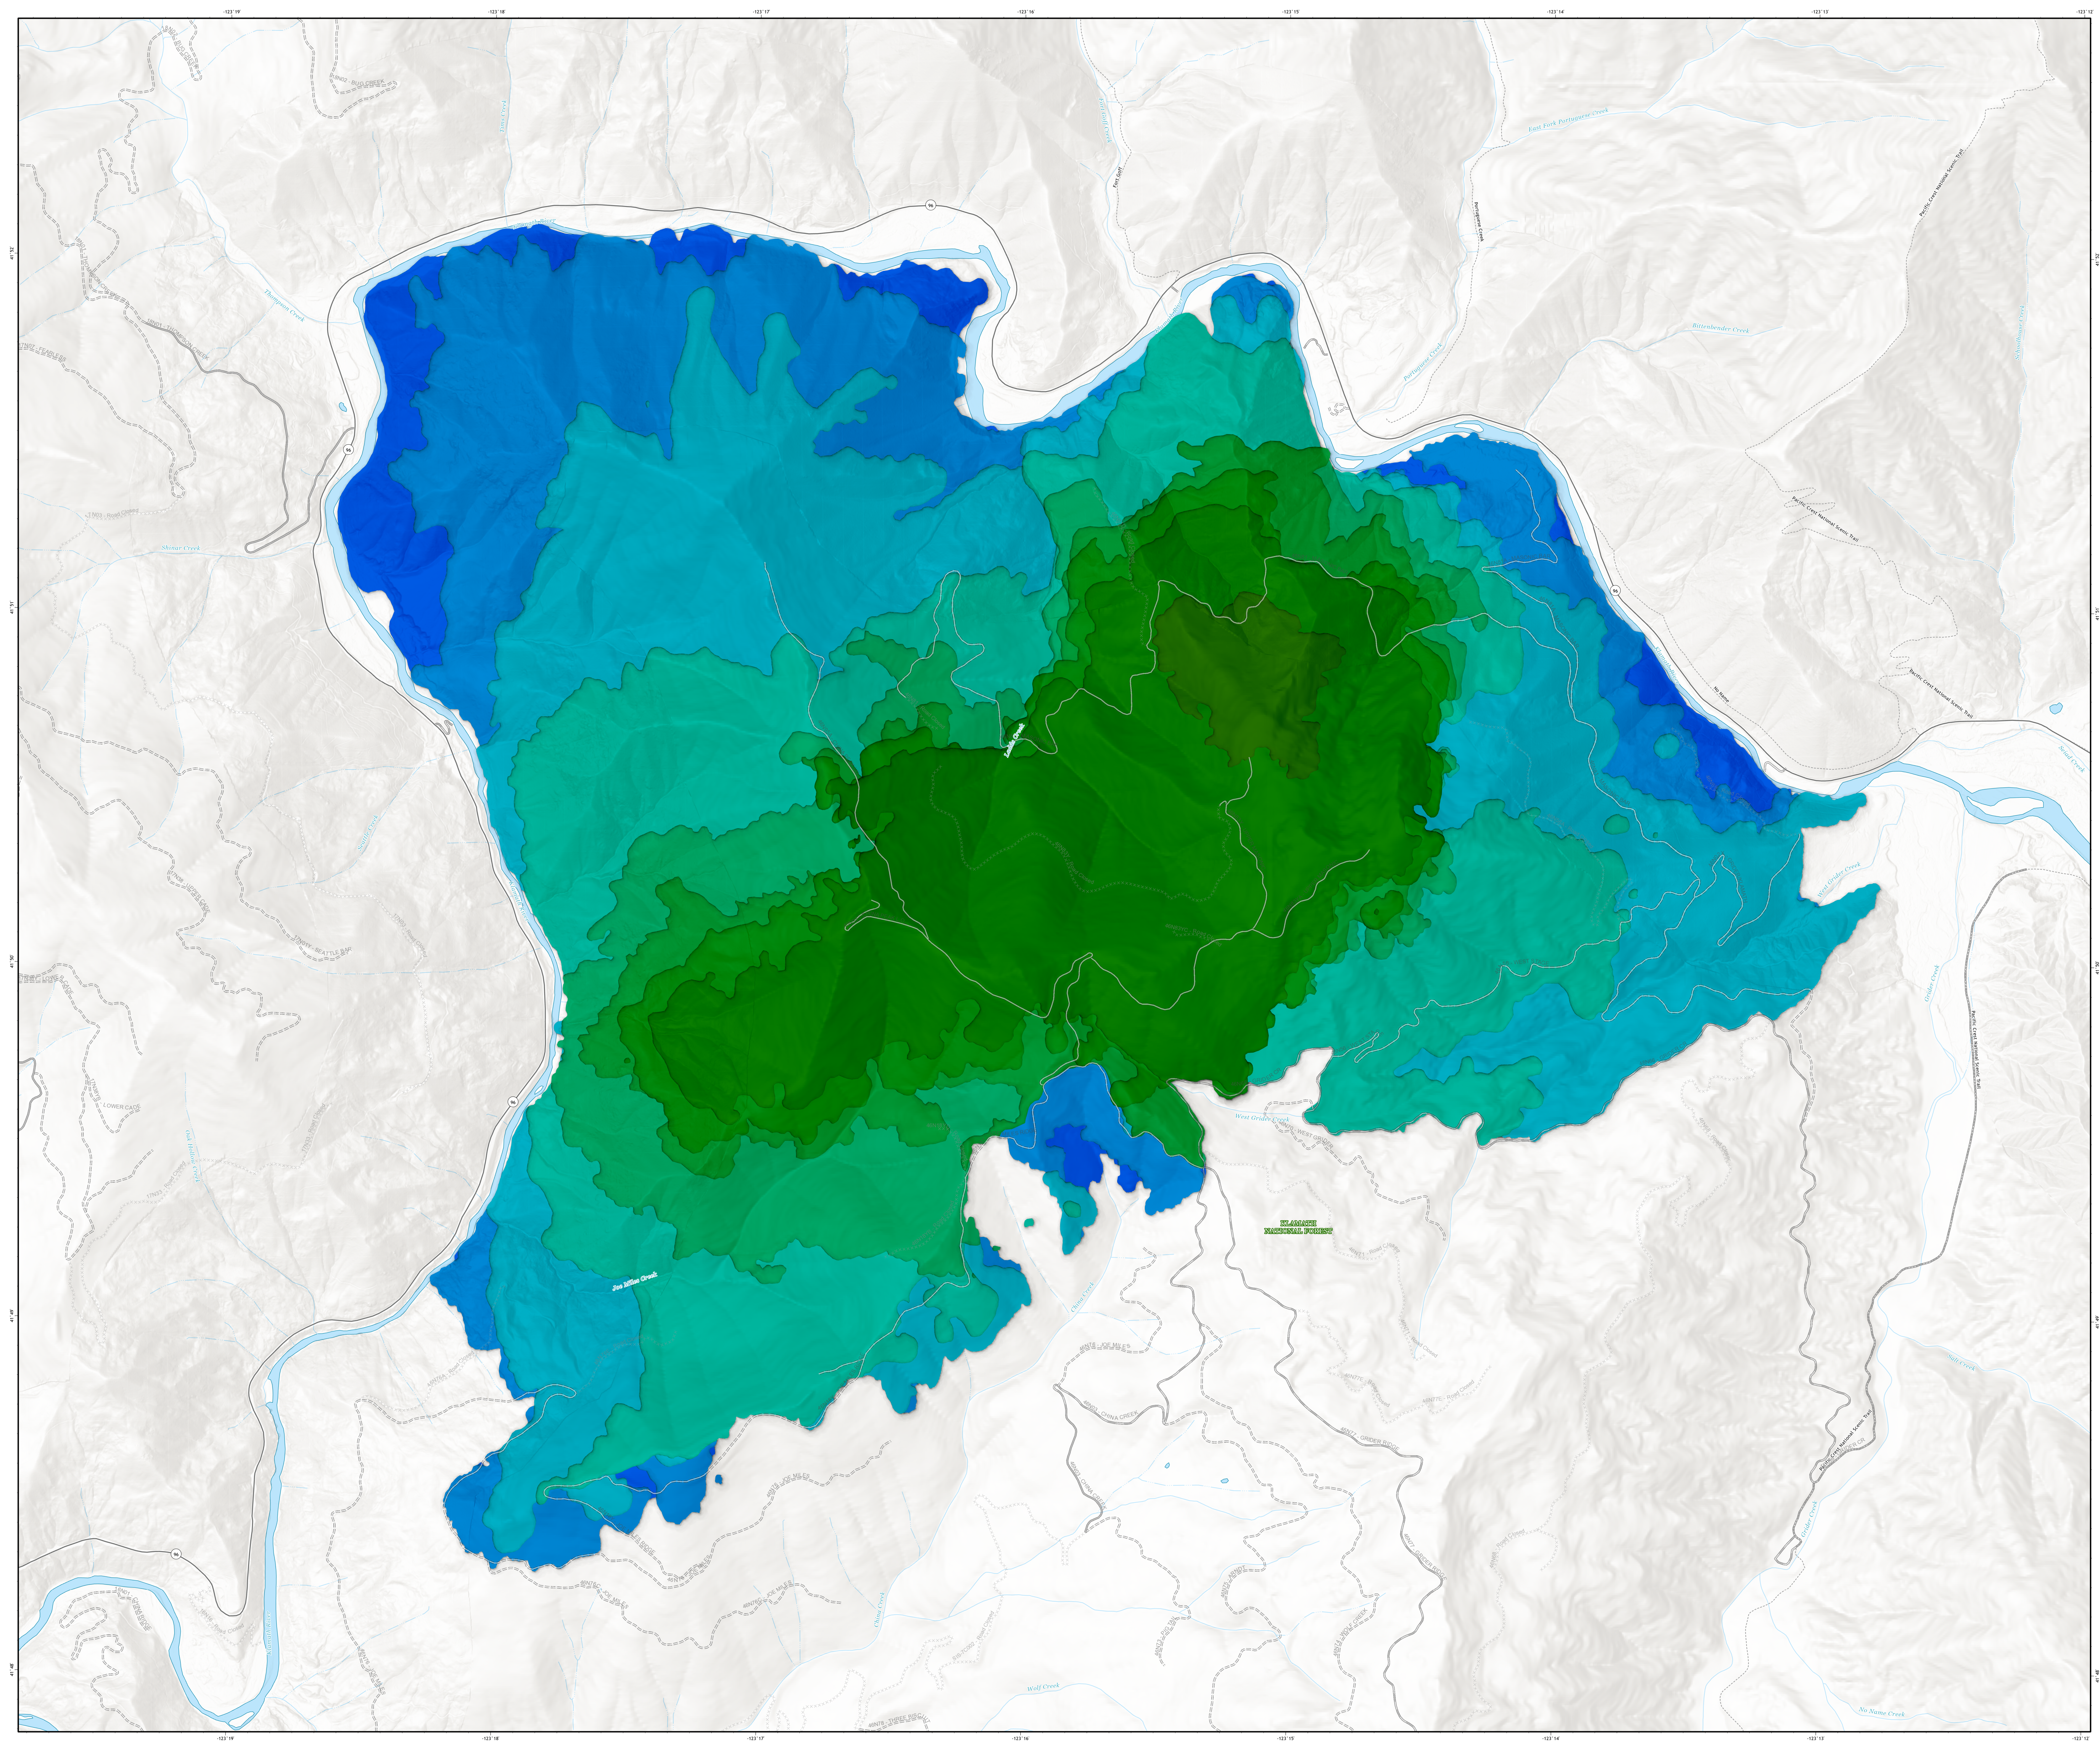

Progression Map

Yeti Fire
CA-KNF-006200
August 7, 2022

California Interagency Incident Management Team

1:10,000

Datum: North American 1983