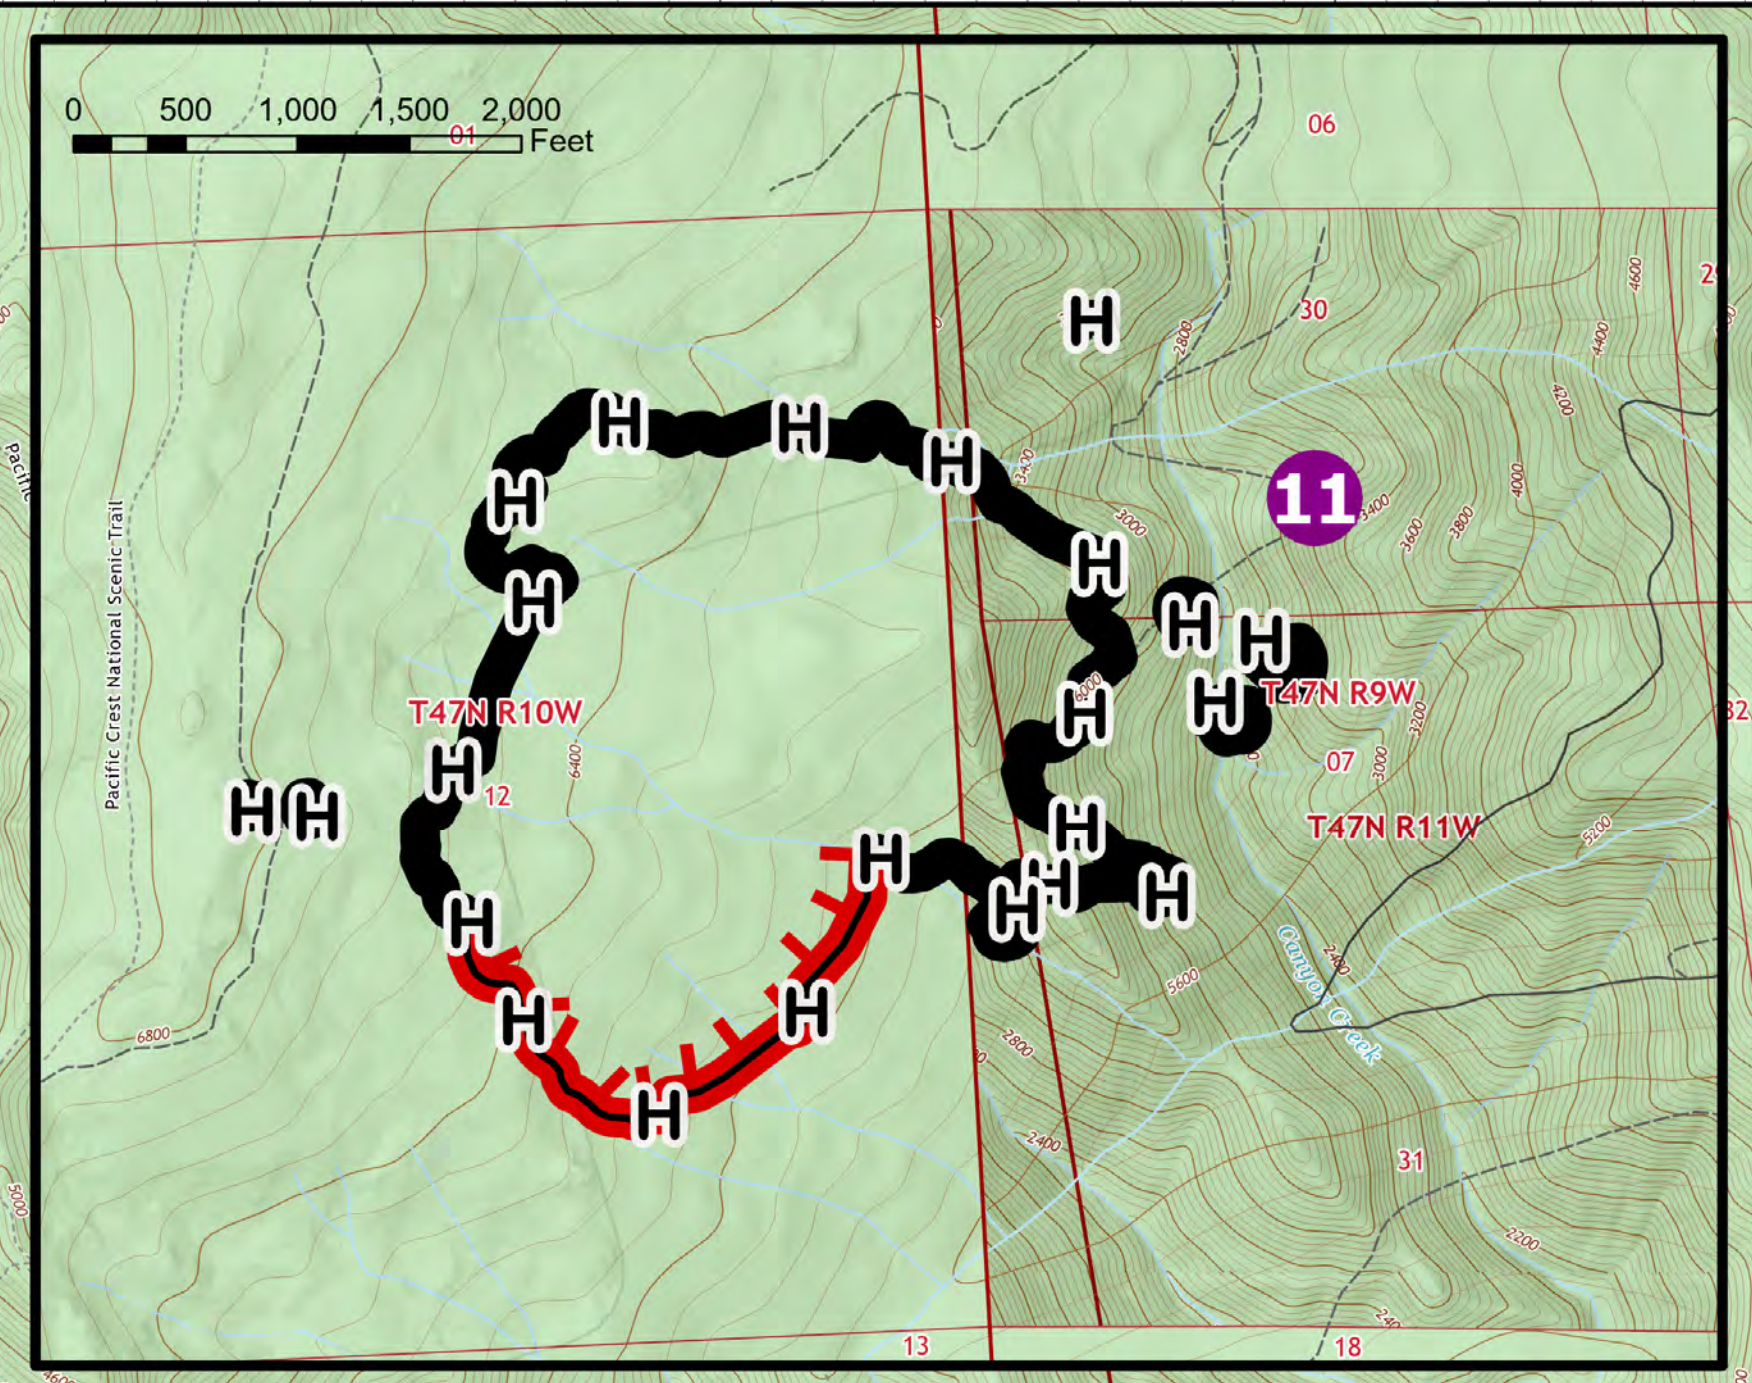

Briefing Area Map

Yeti Fire
CA-SRF-006200
Alex Fire
CA-SRF-006290
August 8, 2022
7,885 acres on 8/7 at 20:53
151 acres on 8/7 at 21:08
Yeti: 50% Containment
Alex: 80% Containment

- Aerial Hazard
- Helispot
- Division Break
- Incident Command Post
- Drop Point
- Hot Spot - Spot Fire
- Water Development or Draft Site
- Stream Crossing
- Fence - Cut/Damaged
- Dozer Push
- Mobile Weather Unit
- Repeater
- Contained
- Uncountained
- Completed Burnout
- Completed Dozer Line
- Completed Hand Line
- Completed Road as Line
- Planned Dozer Line
- Planned Hand Line
- Planned Road as Line
- Road Repair
- Aerial Hazard
- Direct Protection Areas by Agency
- USFS
- Surface Management by Agency
- Bureau of Indian Affairs (BIA)
- US Forest Service (USFS)