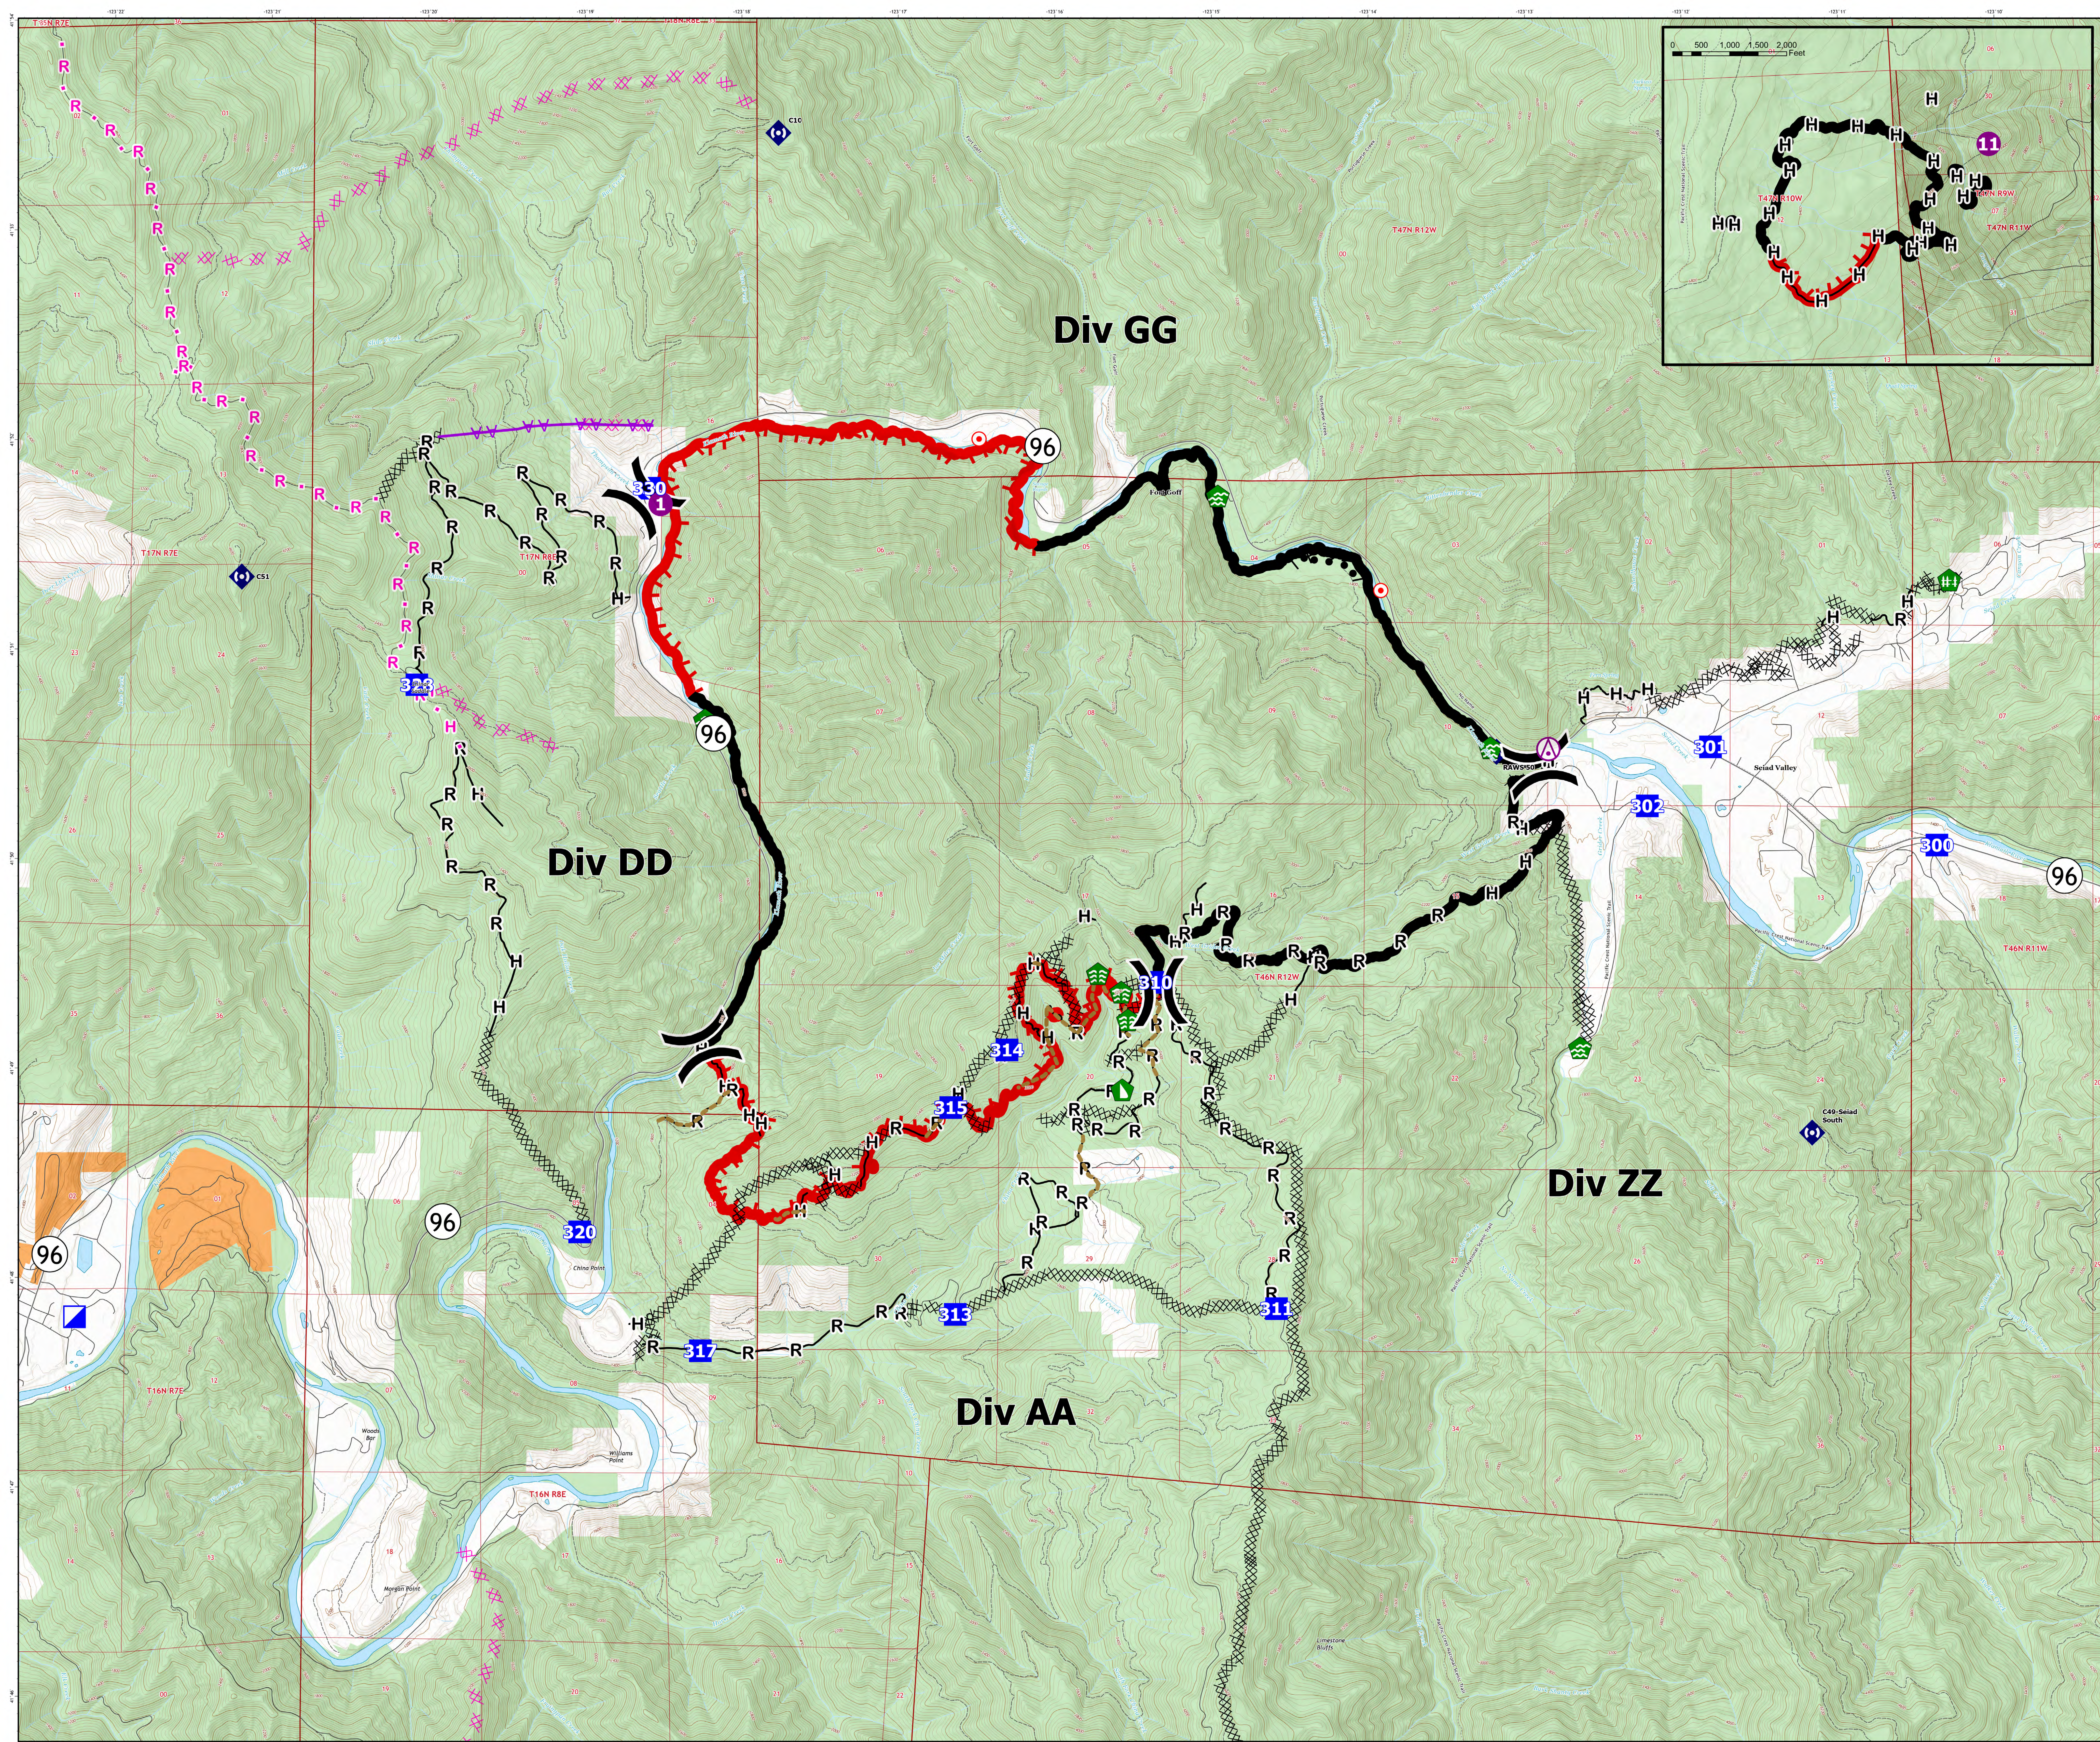

Briefing Area Map

Yeti Fire
CA-SRF-006200
Alex Fire
CA-SRF-006290
August 8, 2022
7,885 acres on 8/7 at 20:53
151 acres on 8/7 at 21:08
Yeti: 50% Containment
Alex: 80% Containment

- Aerial Hazard
- Helispot
- Division Break
- Incident Command Post
- Drop Point
- Hot Spot - Spot Fire
- Water Development or Draft Site
- Stream Crossing
- Fence - Cut/Damaged
- Dozer Push
- Mobile Weather Unit
- Repeater
- Contained
- Uncountained
- Completed Burnout
- Completed Dozer Line
- Completed Hand Line
- Completed Road as Line
- Planned Dozer Line
- Planned Hand Line
- Planned Road as Line
- Road Repair
- Aerial Hazard
- Direct Protection Areas by Agency
- USFS
- Surface Management by Agency
- Bureau of Indian Affairs (BIA)
- US Forest Service (USFS)