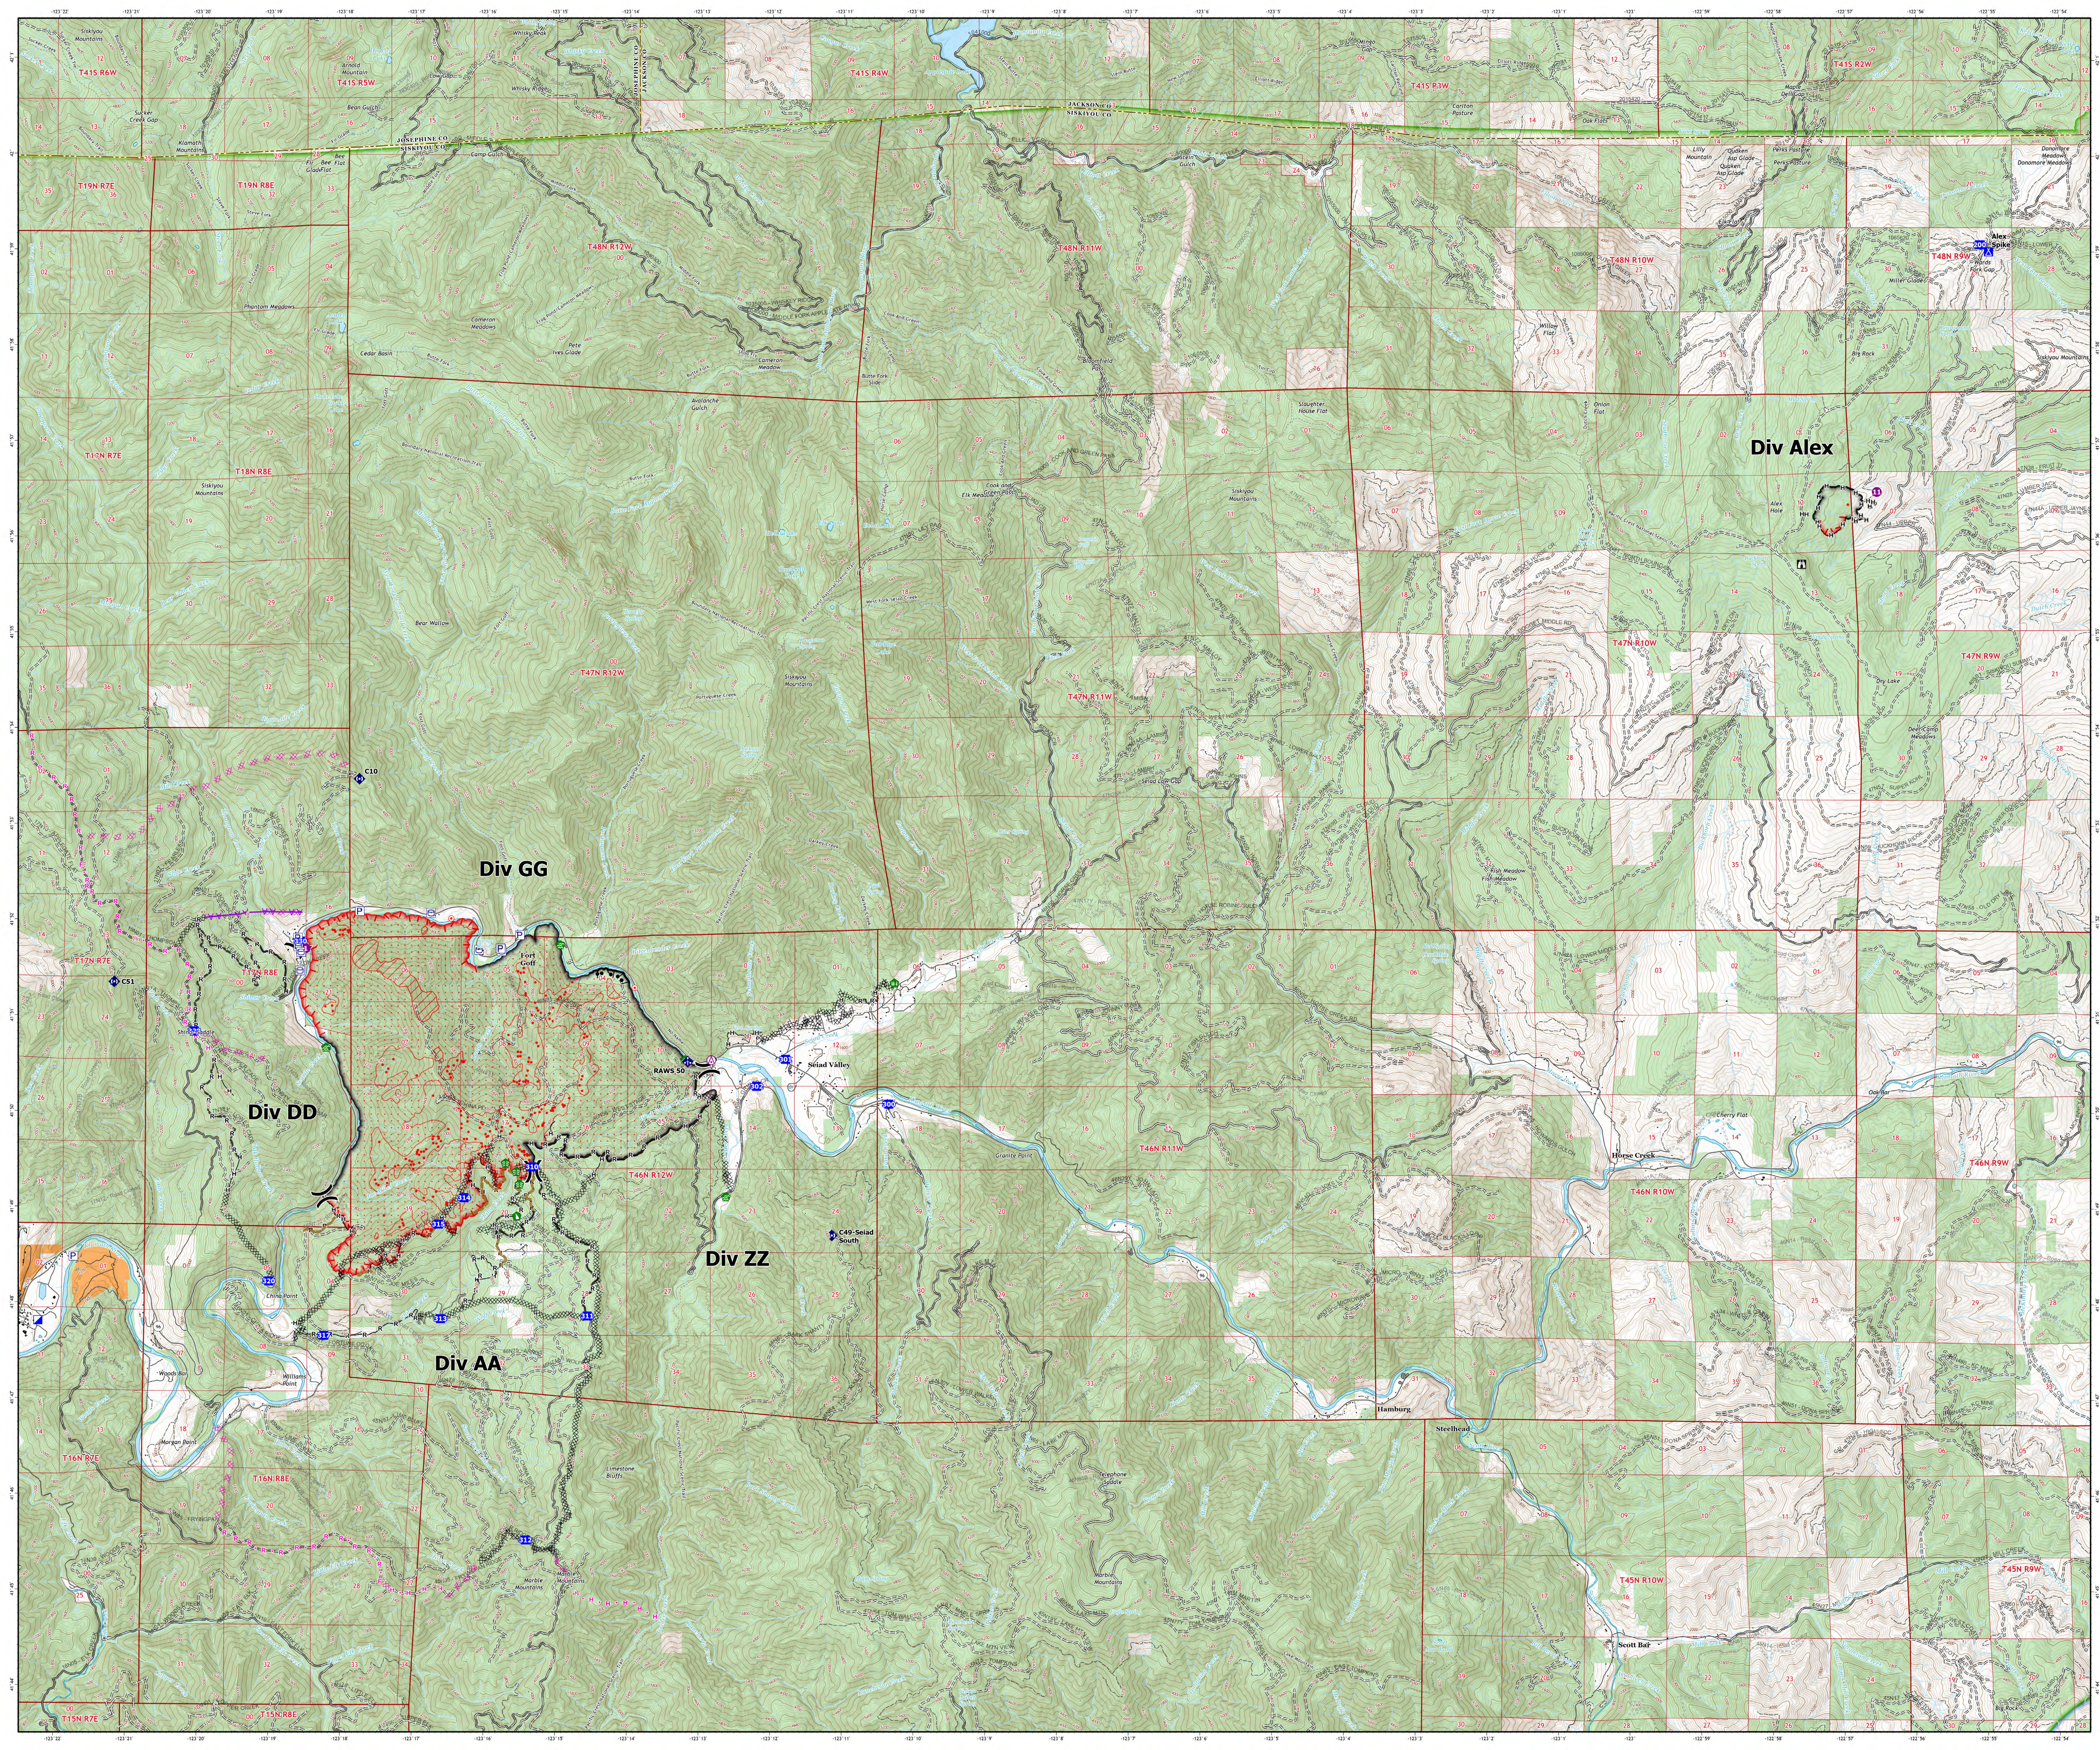

# Ops Both Map

Yeti Fire  
CA-KNF-006200  
Alex Fire  
CA-KNF-006290  
August 8, 2022  
7,885 acres on 8/7 at 20:53  
151 acres on 8/7 at 21:08

- Aerial Hazard
- Helisport
- Division Break
- Incident Command Post
- Drop Point
- Camp
- Lookout
- Hot Spot - Spot Fire
- Water Development or Draft Site
- Stream Crossing
- Fence - Cut/Damaged
- Dozer Push
- Mobile Weather Unit
- Repeater
- Pump
- Water Tank
- IR Isolated Heat Source
- Contained
- Uncontained
- Completed Burnout
- Completed Dozer Line
- Completed Hand Line
- Completed Road as Line
- Planned Dozer Line
- Planned Hand Line
- Planned Road as Line
- Road Repair
- Aerial Hazard
- IR Intense Heat
- IR Scattered Heat
- Structures
- Transportation
  - Local Connector
  - Local Road
  - 4WD
- Surface Management by Agency
  - Bureau of Indian Affairs (BIA)
  - US Forest Service (USFS)

California Interagency Incident Management Team

1:37,000  
Datum: North American 1983