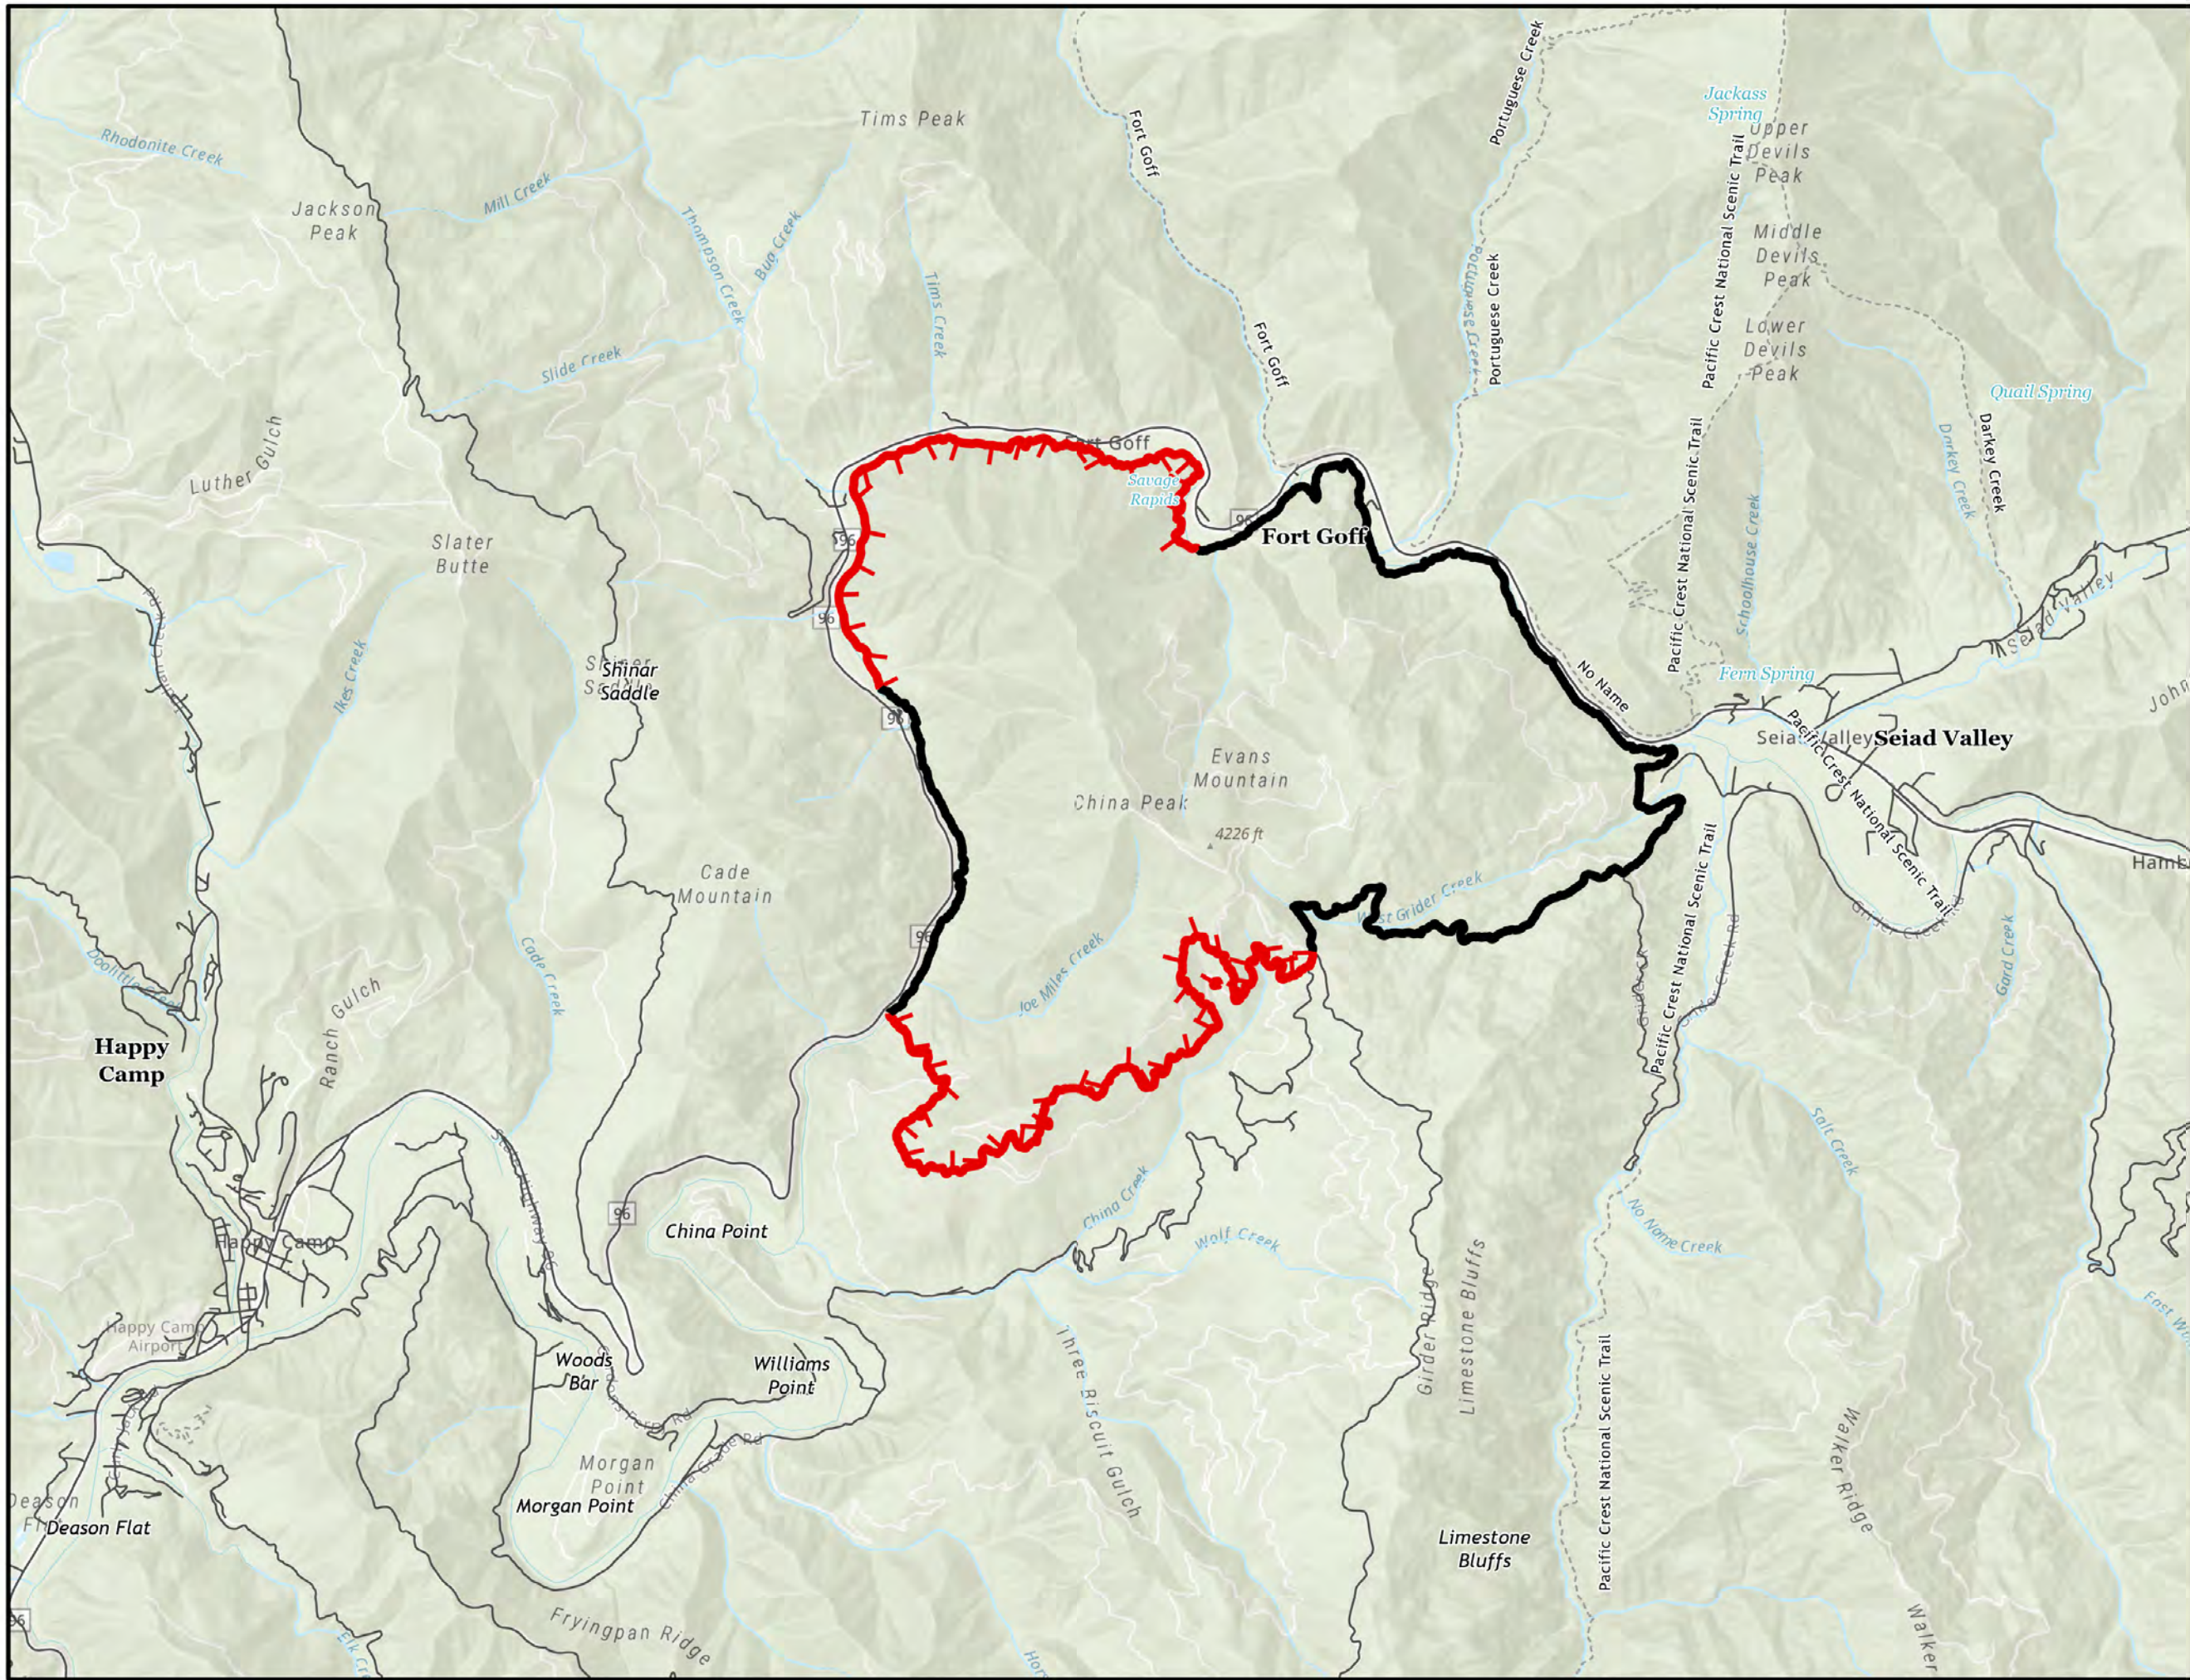

Public Info Map

Yeti Fire

CA-KNF-006200

August 8, 2022

7,885 acres on 8/7 at 20:53

-  Contained
-  Uncontained
- Transportation
 -  Local Roads
 -  Trails

1:60,000

Datum: North American 1983