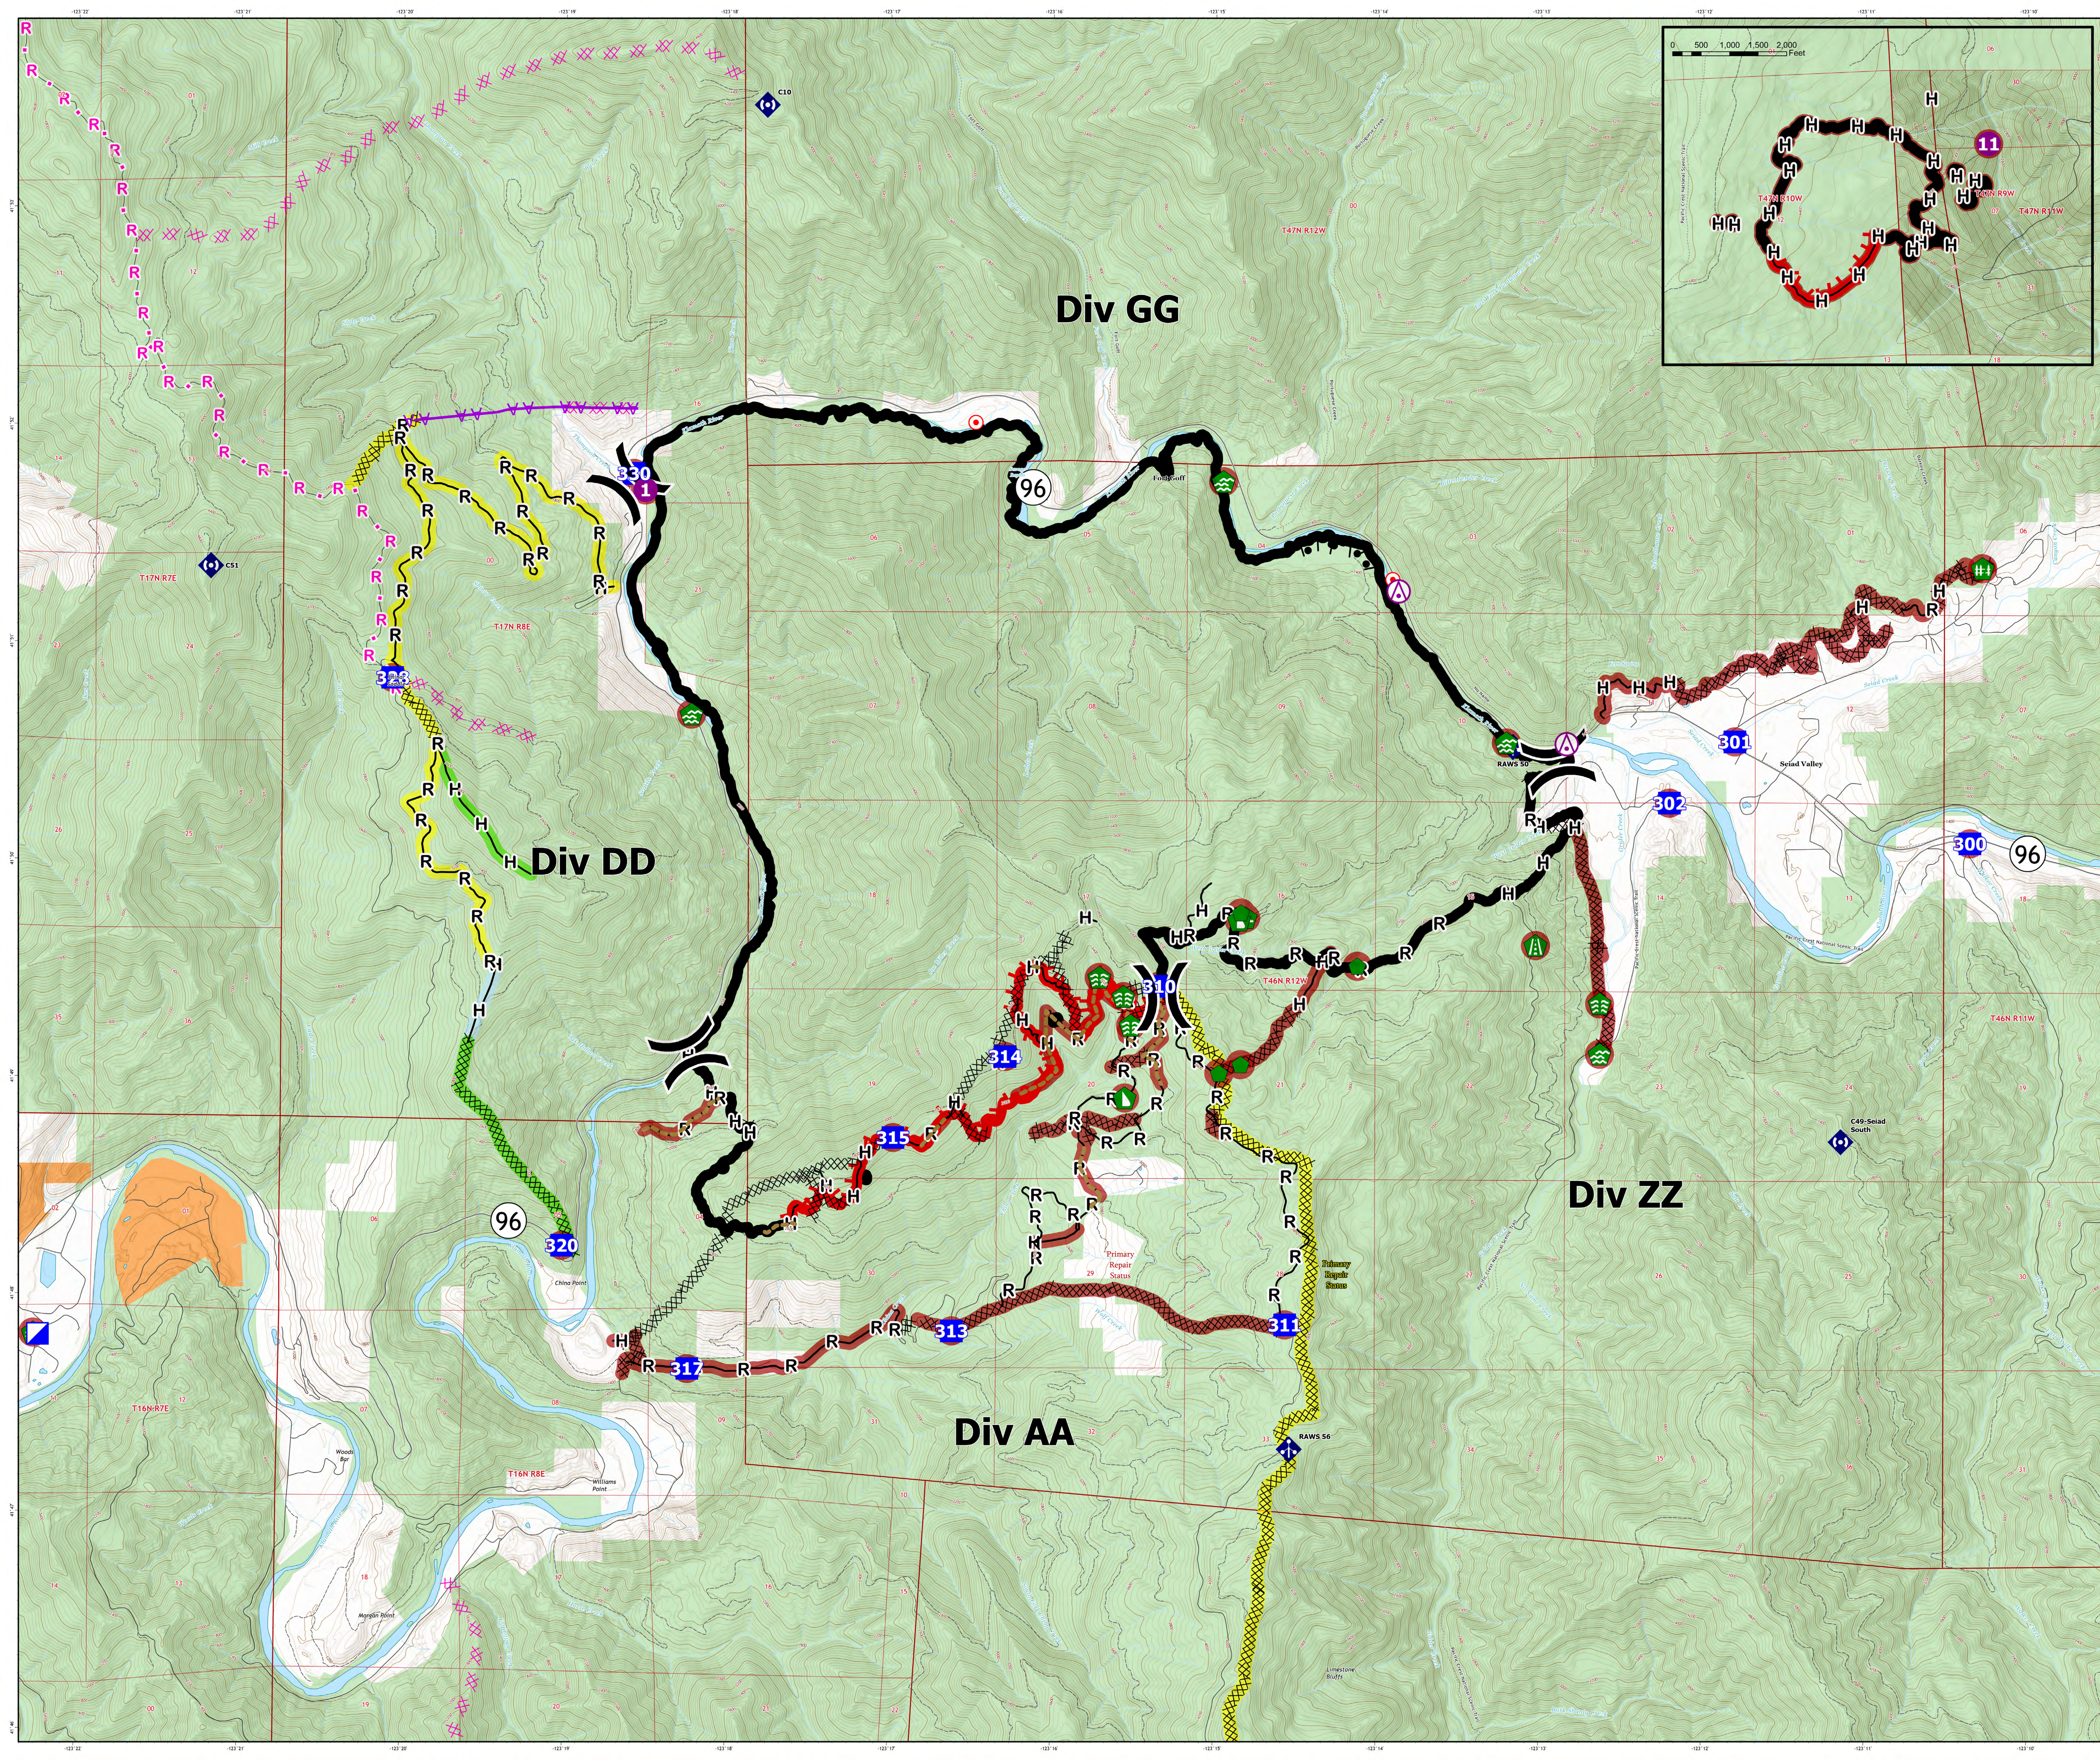

Briefing Area Map

Yeti Fire
CA-SRF-006200
Alex Fire
CA-SRF-006290
August 9, 2022
7,886 acres on 8/8 at 21:23
151 acres on 8/7 at 21:08
Yeti: 79% Containment
Alex: 80% Containment

- Aerial Hazard
- Helispot
- Division Break
- Incident Command Post
- Drop Point
- Hot Spot - Spot Fire
- Water Development or Draft Site
- Stream Crossing
- Road Repair
- Repair Point
- Fence - Cut/Damaged
- Dozer Push
- Culvert
- Mobile Weather Unit
- Repeater
- Contained
- Uncontained
- Completed Burnout
- Completed Dozer Line
- Completed Hand Line
- Completed Road as Line
- Planned Dozer Line
- Planned Road as Line
- Road Repair
- Aerial Hazard
- Point Repair Status**
- Repair Needed
- Line Repair Status**
- Completed - Inspected
- In Progress
- Repair Needed
- No Repair Needed
- Direct Protection Areas by Agency**
- USFS
- Surface Management by Agency**
- Bureau of Indian Affairs (BIA)
- US Forest Service (USFS)