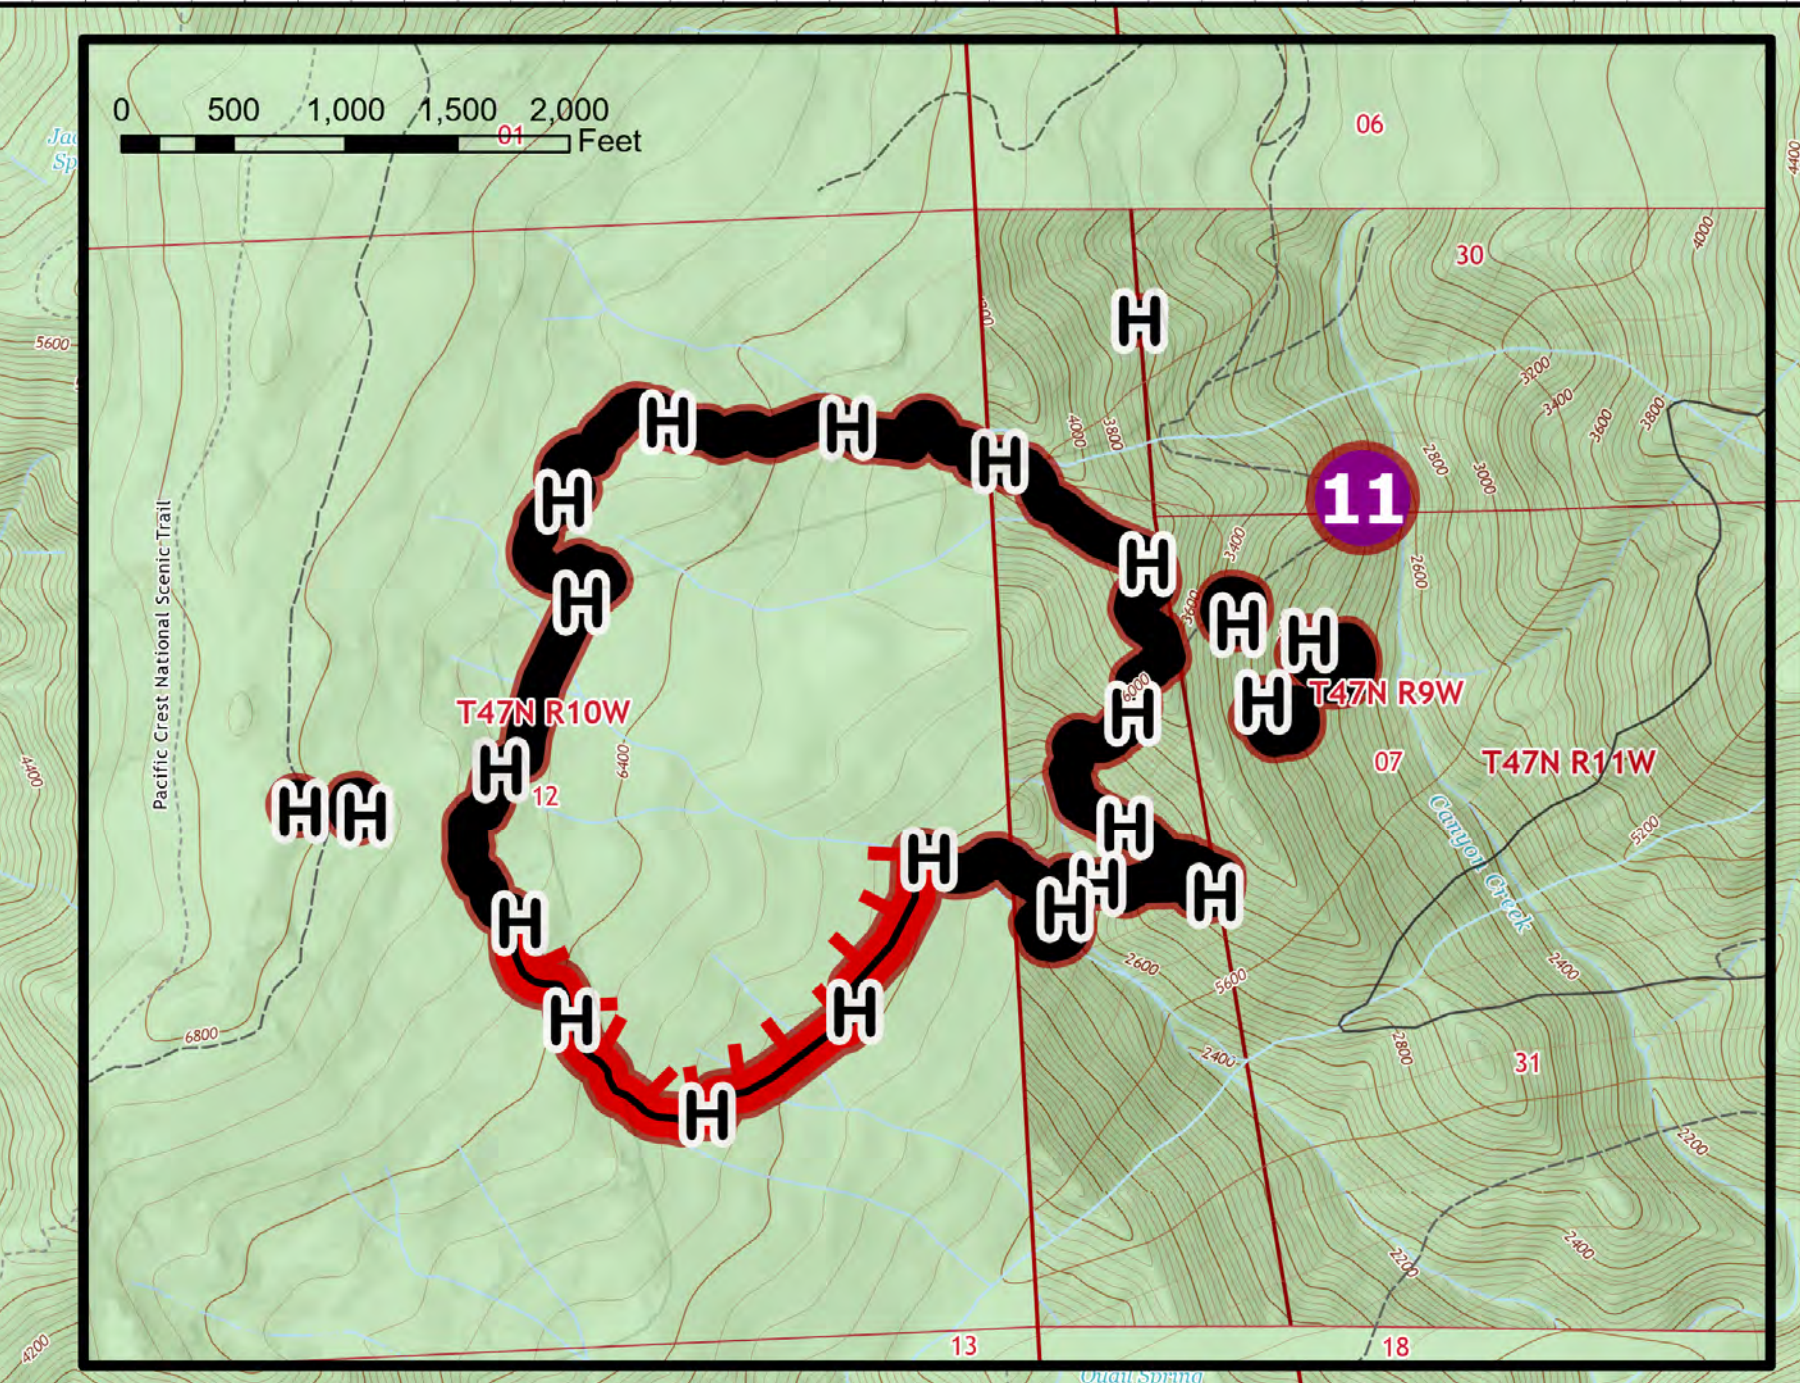

Briefing Area Map

Yeti Fire
CA-SRF-006200
Alex Fire
CA-SRF-006290
August 9, 2022
7,886 acres on 8/8 at 21:23
151 acres on 8/7 at 21:08
Yeti: 79% Containment
Alex: 80% Containment

- Aerial Hazard
- Helispot
- Division Break
- Incident Command Post
- Drop Point
- Hot Spot - Spot Fire
- Water Development or Draft Site
- Stream Crossing
- Road Repair
- Repair Point
- Fence - Cut/Damaged
- Dozer Push
- Culvert
- Mobile Weather Unit
- Repeater
- Contained
- Uncontained
- Completed Burnout
- Completed Dozer Line
- Completed Hand Line
- Completed Road as Line
- Planned Dozer Line
- Planned Road as Line
- Road Repair
- Aerial Hazard
- Point Repair Status**
- Repair Needed
- Line Repair Status**
- Completed - Inspected
- In Progress
- Repair Needed
- No Repair Needed
- Direct Protection Areas by Agency**
- USFS
- Surface Management by Agency**
- Bureau of Indian Affairs (BIA)
- US Forest Service (USFS)