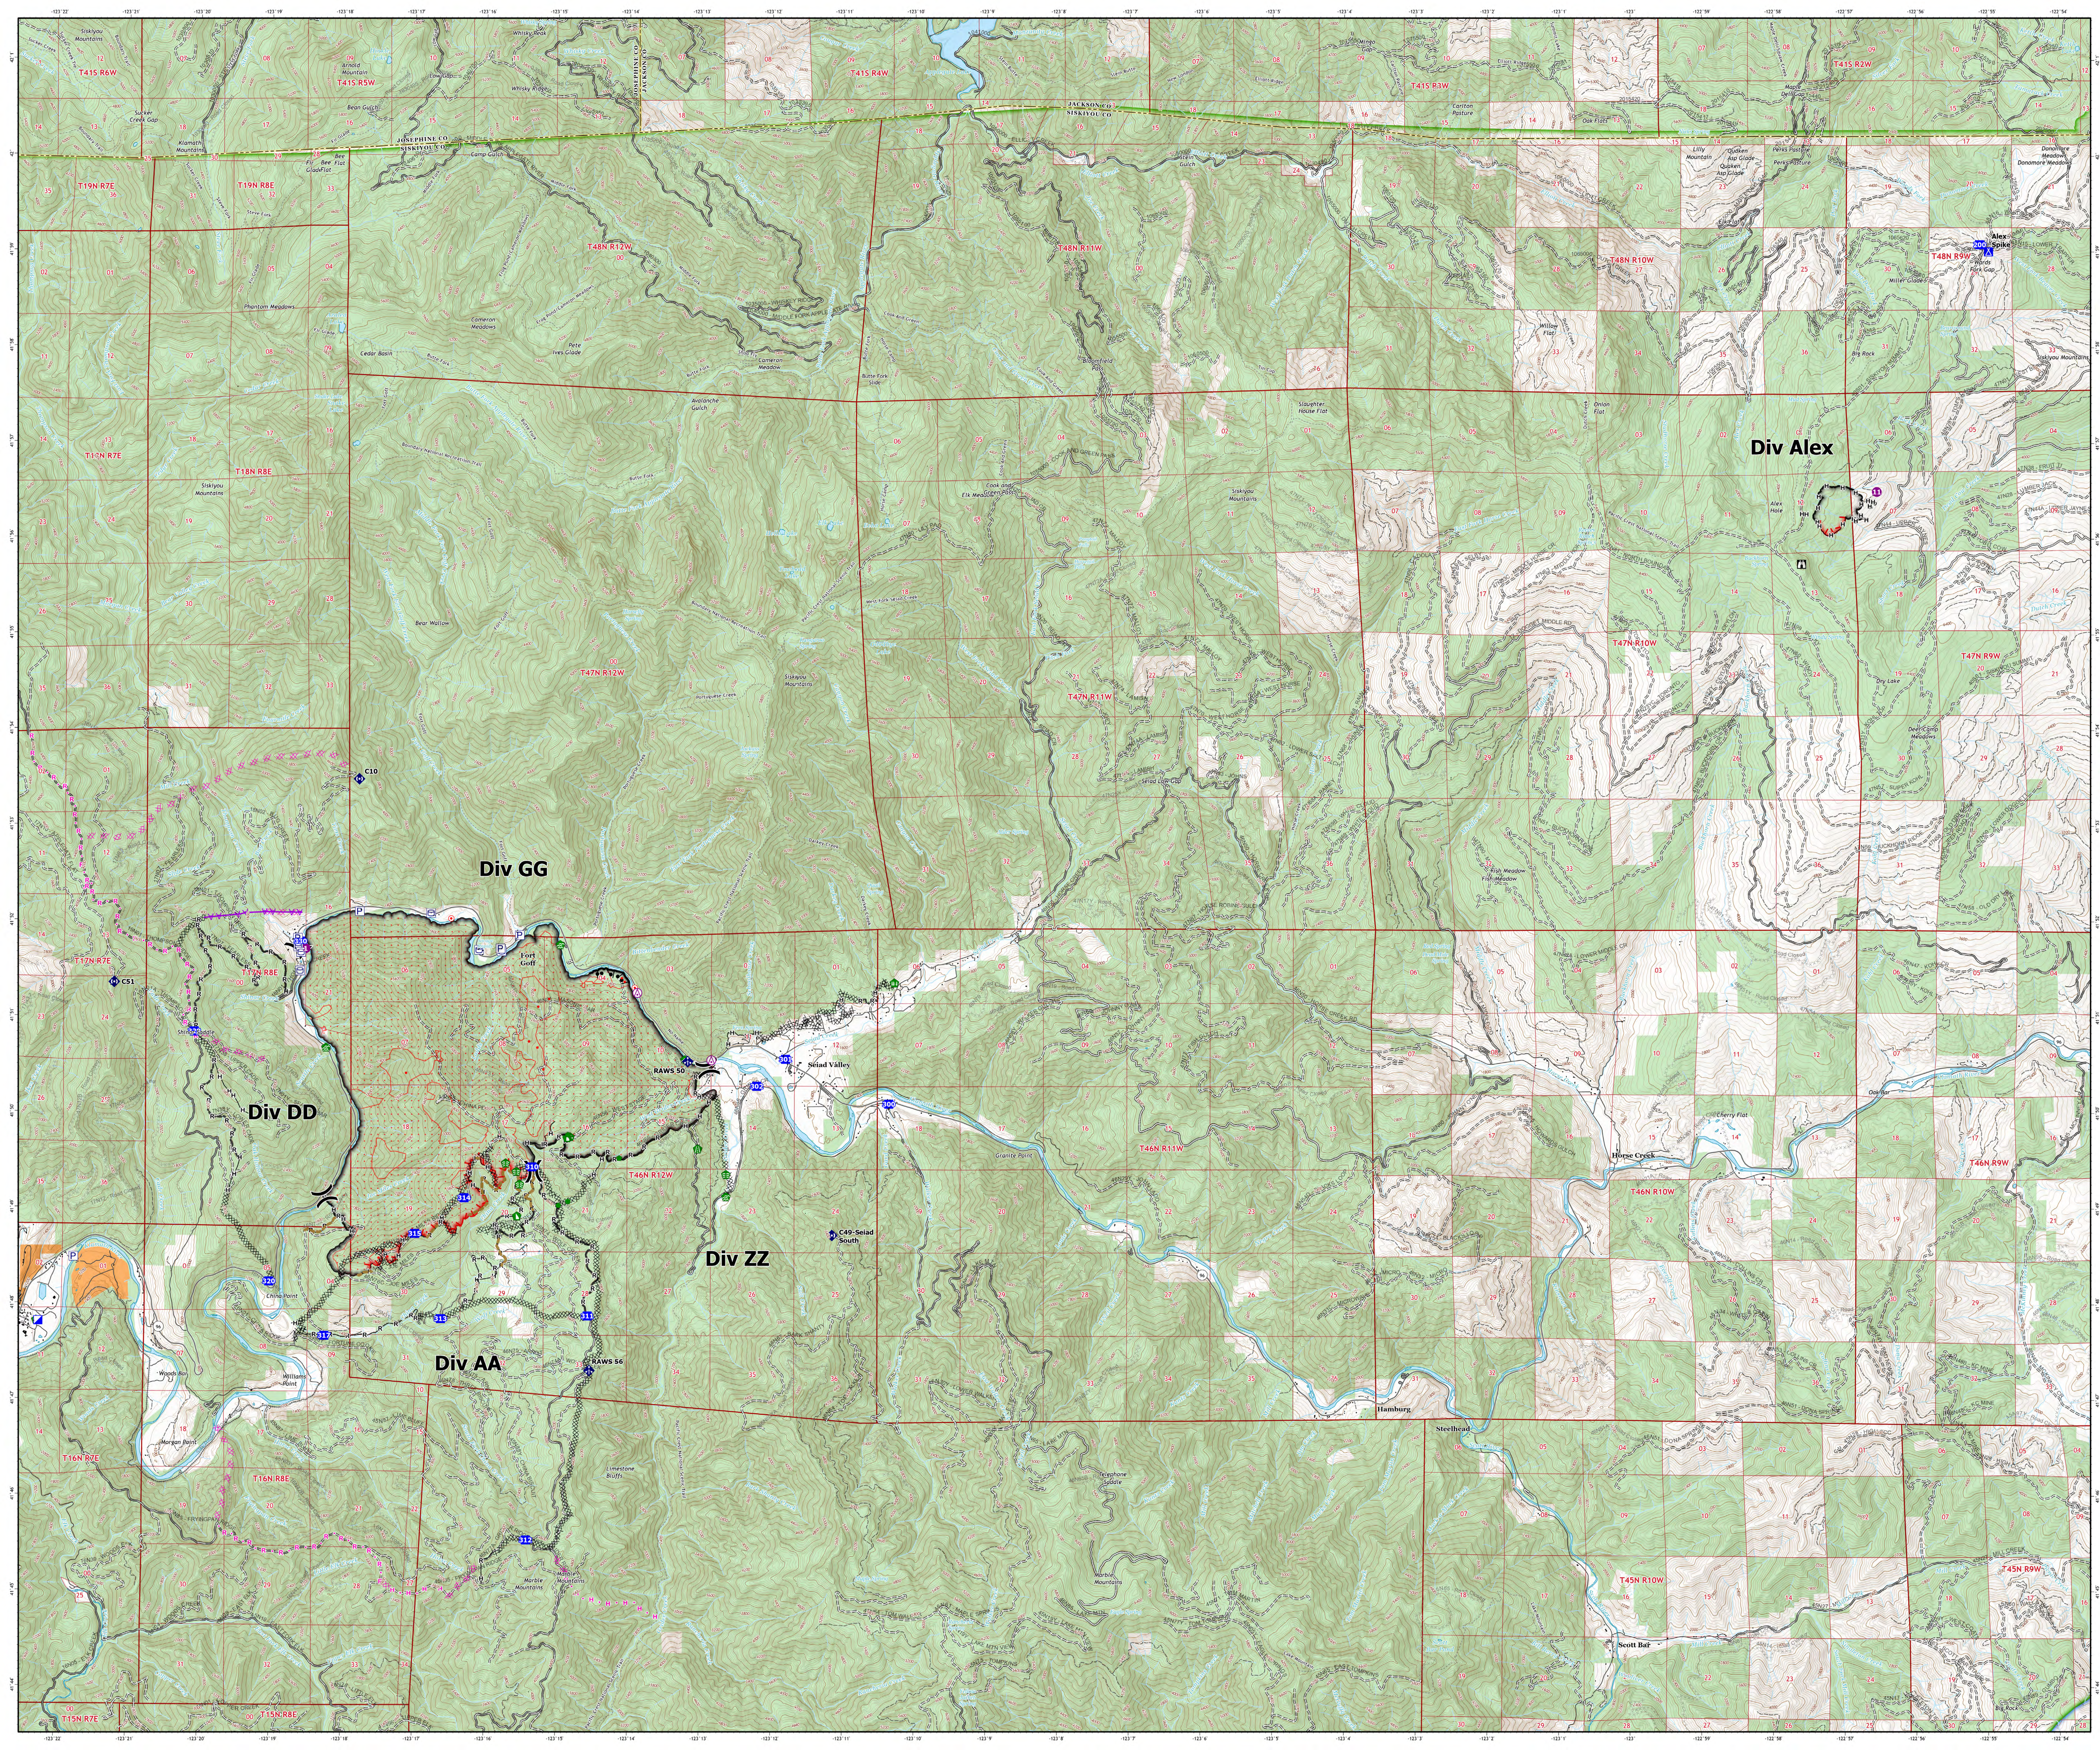

Ops Both Map

Yeti Fire
CA-KNF-006200
Alex Fire
CA-KNF-006290
August 9, 2022
7,886 acres on 8/8 at 21:23
151 acres on 8/7 at 21:08

- Aerial Hazard
- Helisport
- Division Break
- Incident Command Post
- Drop Point
- Camp
- Lookout
- Hot Spot - Spot Fire
- Water Development or Draft Site
- Stream Crossing
- Road Repair
- Repair Point
- Fence - Cut/Damaged
- Dozer Push
- Culvert
- Mobile Weather Unit
- Repeater
- Pump
- Water Tank
- IR Isolated Heat Source
- Contained
- Uncontained
- Completed Burnout
- Completed Dozer Line
- Completed Hand Line
- Completed Road as Line
- Planned Dozer Line
- Planned Hand Line
- Planned Road as Line
- Road Repair
- Aerial Hazard
- IR Intense Heat
- IR Scattered Heat
- Structures
- Transportation
 - Local Connector
 - Local Road
 - 4WD
- Surface Management by Agency
 - Bureau of Indian Affairs (BIA)
 - US Forest Service (USFS)

1:37,000
Datum: North American 1983