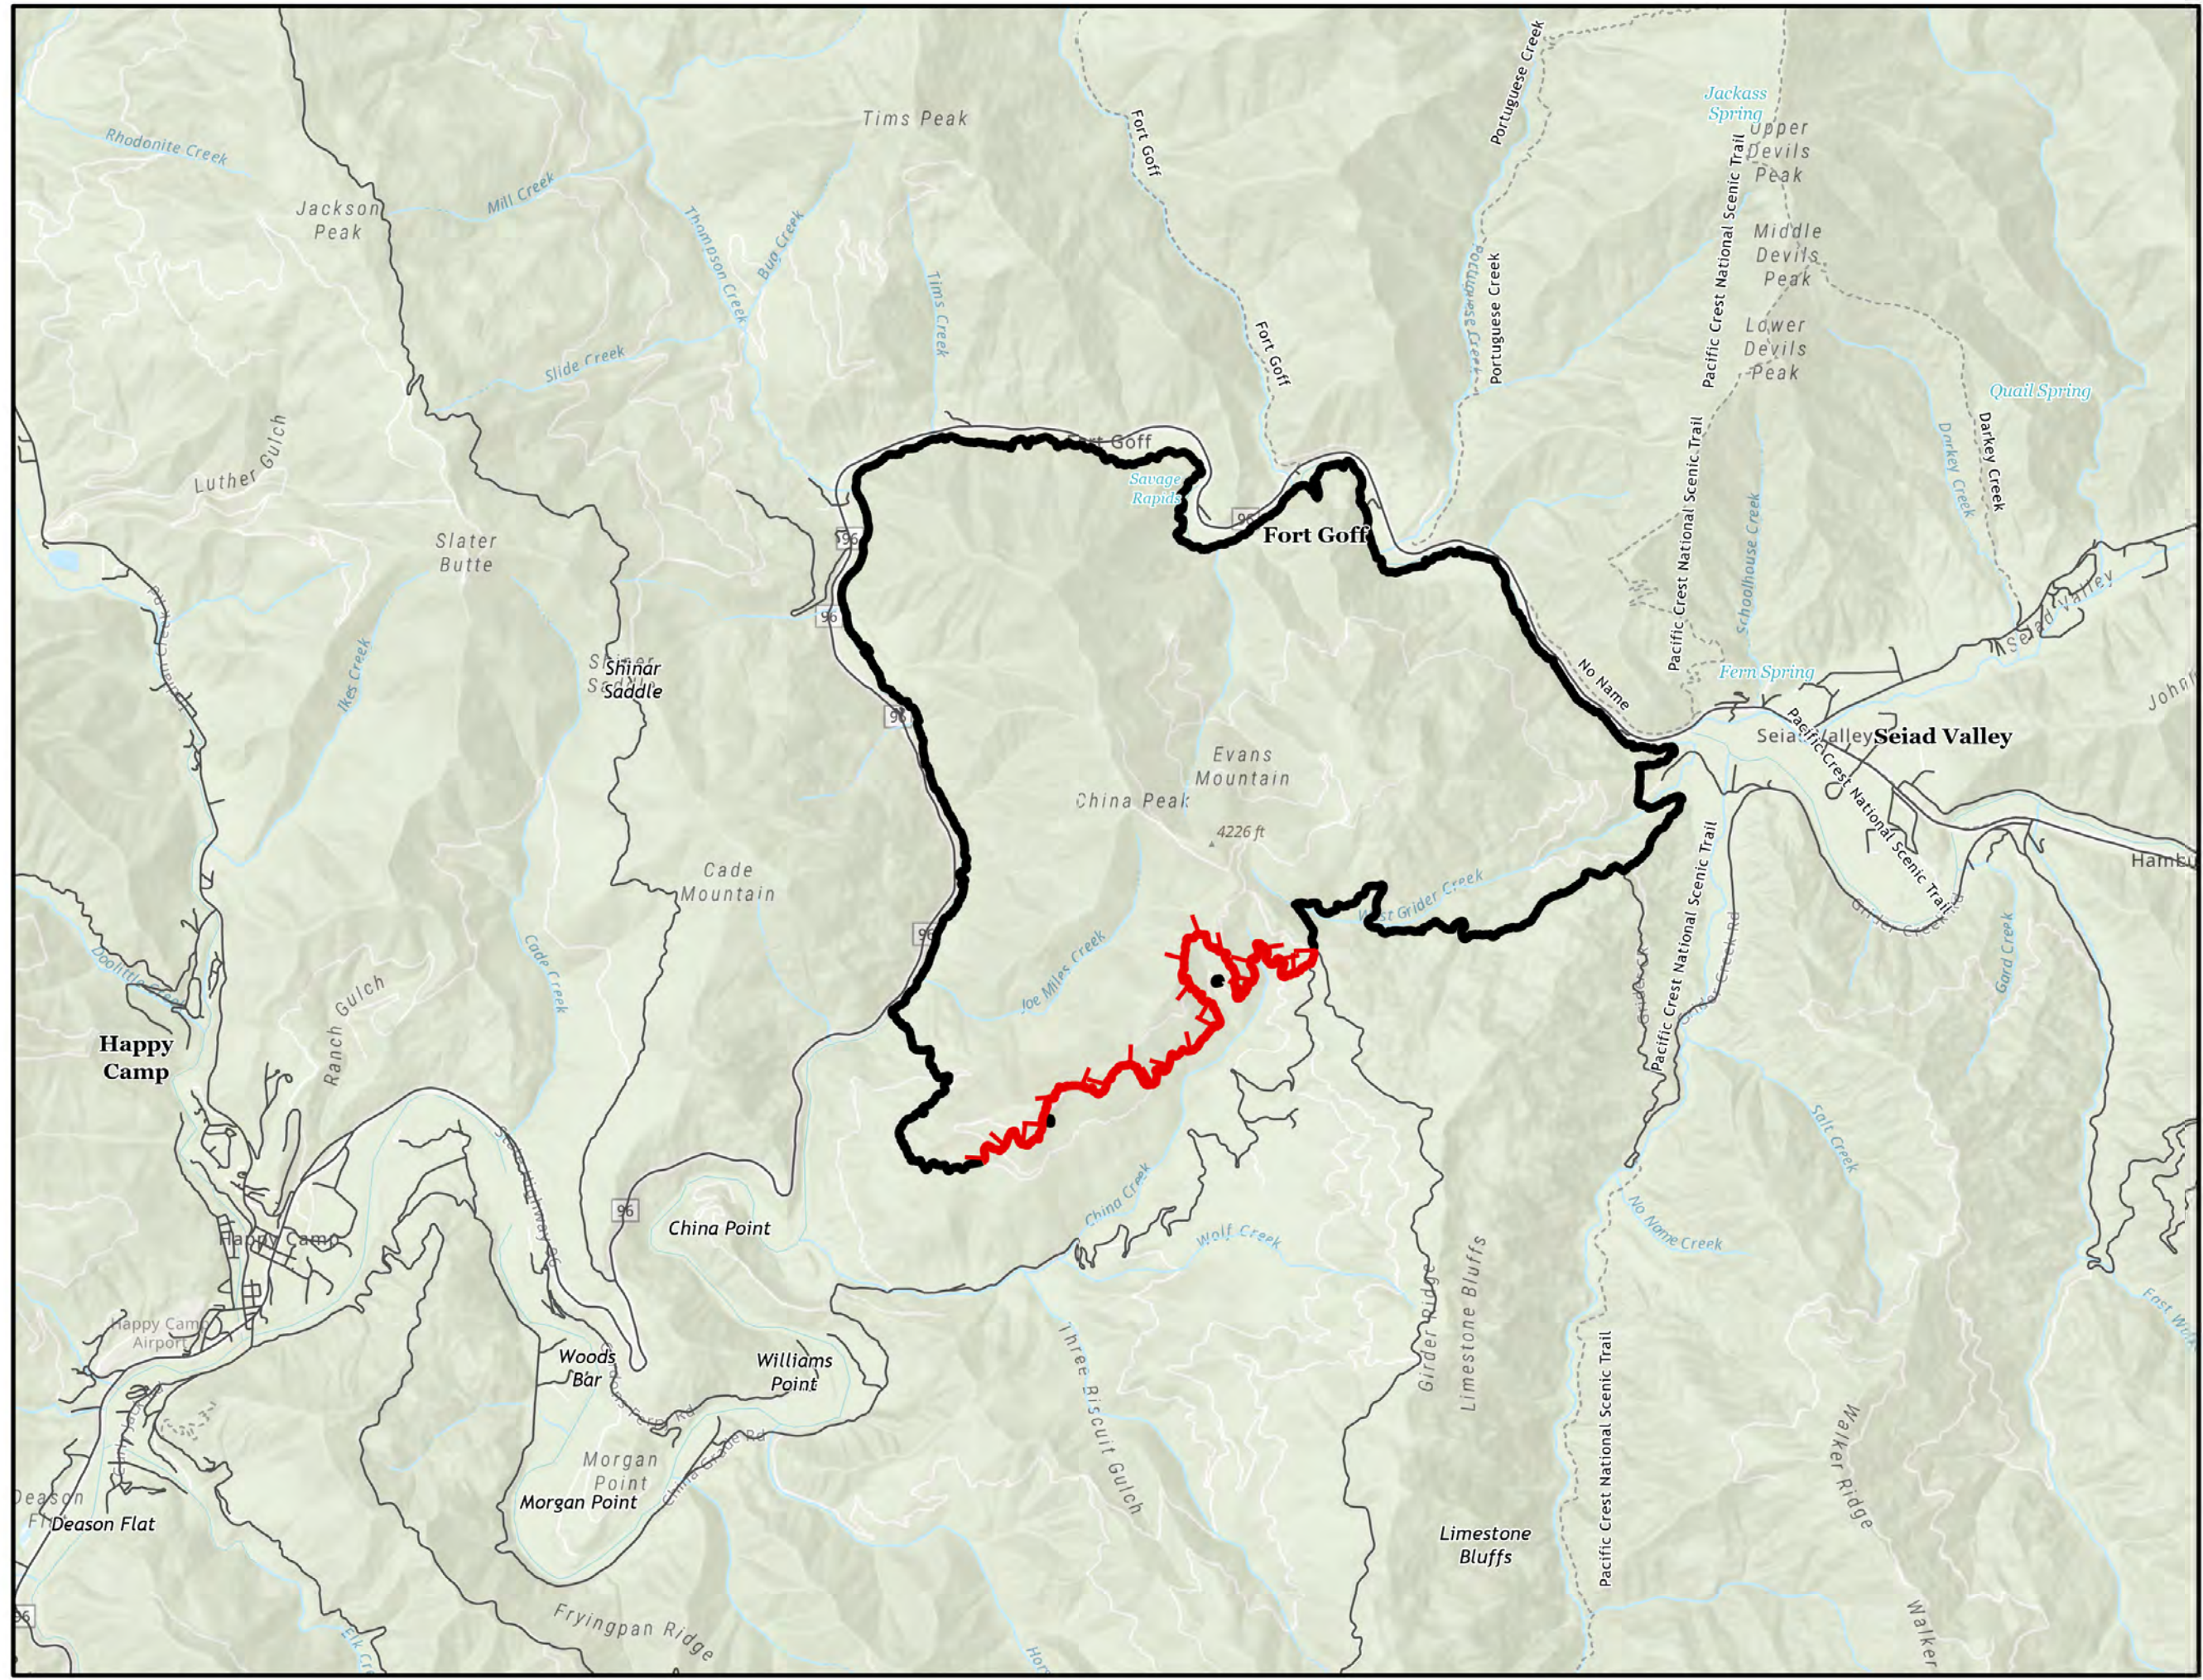

Public Info Map

Yeti Fire

CA-KNF-006200

August 9, 2022

7,886 acres on 8/8 at 21:23

-  Contained
-  Uncontained
- Transportation**
-  Local Roads
-  Trails

1:60,000

Datum: North American 1983