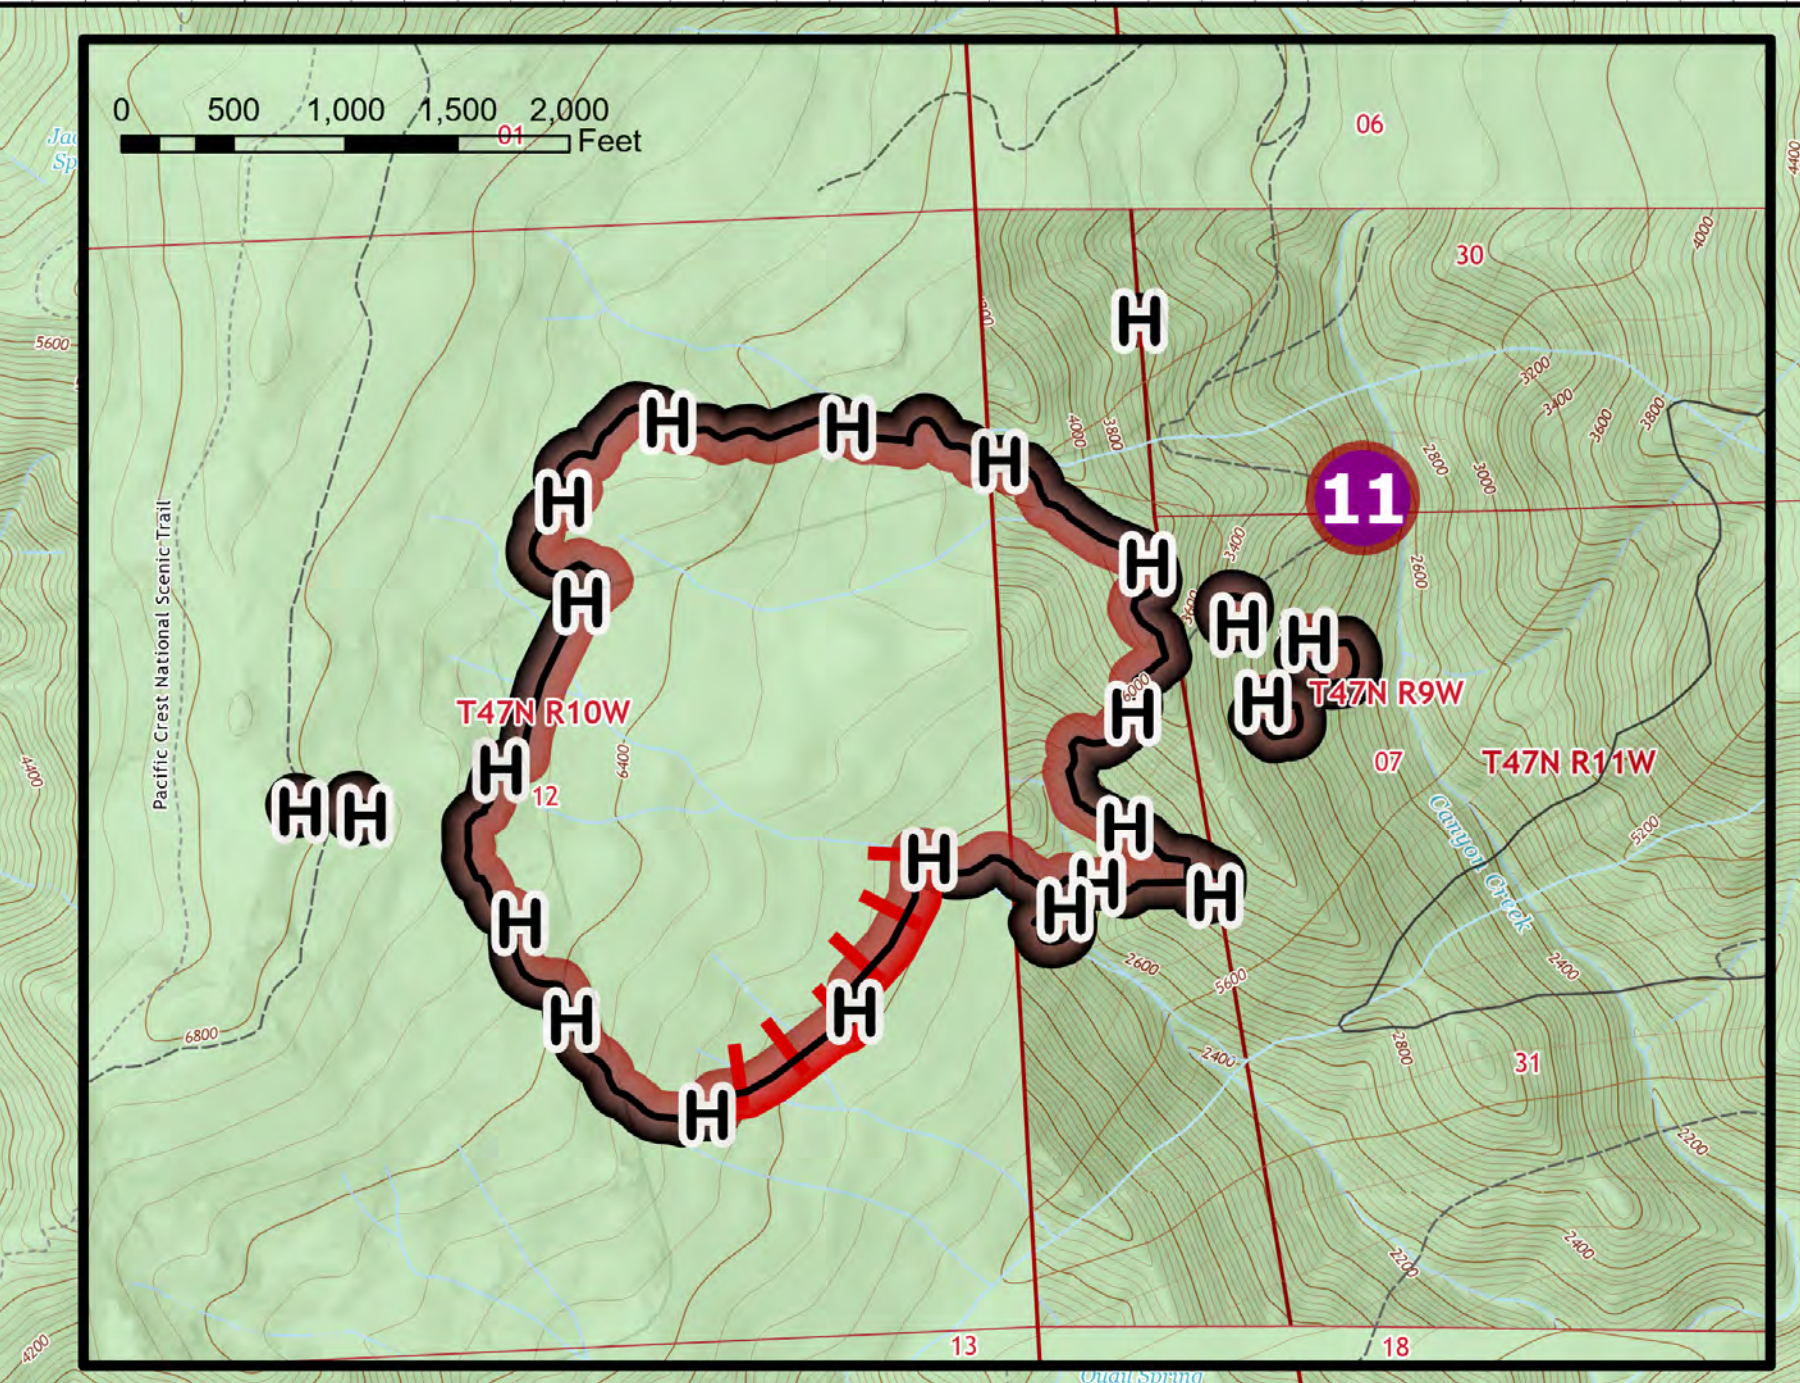

# Briefing Area Map

Yeti Fire  
CA-SRF-006200  
Alex Fire  
CA-SRF-006290  
August 11, 2022  
7,886 acres on 8/10 at 20:53  
151 acres on 8/10 at 20:59  
Yeti: 79% Containment  
Alex: 90% Containment

- Aerial Hazard
- Helispot
- Division Break
- Incident Command Post
- Drop Point
- Hot Spot - Spot Fire
- Water Development or Draft Site
- Stream Crossing
- Road Repair
- Repair Point
- Fence - Cut/Damaged
- Dozer Push
- Culvert
- Mobile Weather Unit
- Repeater
- Contained
- Uncontained
- Completed Burnout
- Completed Dozer Line
- Completed Hand Line
- Completed Road as Line
- Planned Dozer Line
- Planned Road as Line
- Road Repair
- Aerial Hazard
- Point Repair Status
  - Completed - Inspected
  - Repair Needed
- Line Repair Status
  - Completed - Inspected
  - Completed - Ready for Inspection
  - In Progress
  - Repair Needed
  - No Repair Needed
- Direct Protection Areas by Agency
  - USFS
- Surface Management by Agency
  - Bureau of Indian Affairs (BIA)
  - US Forest Service (USFS)