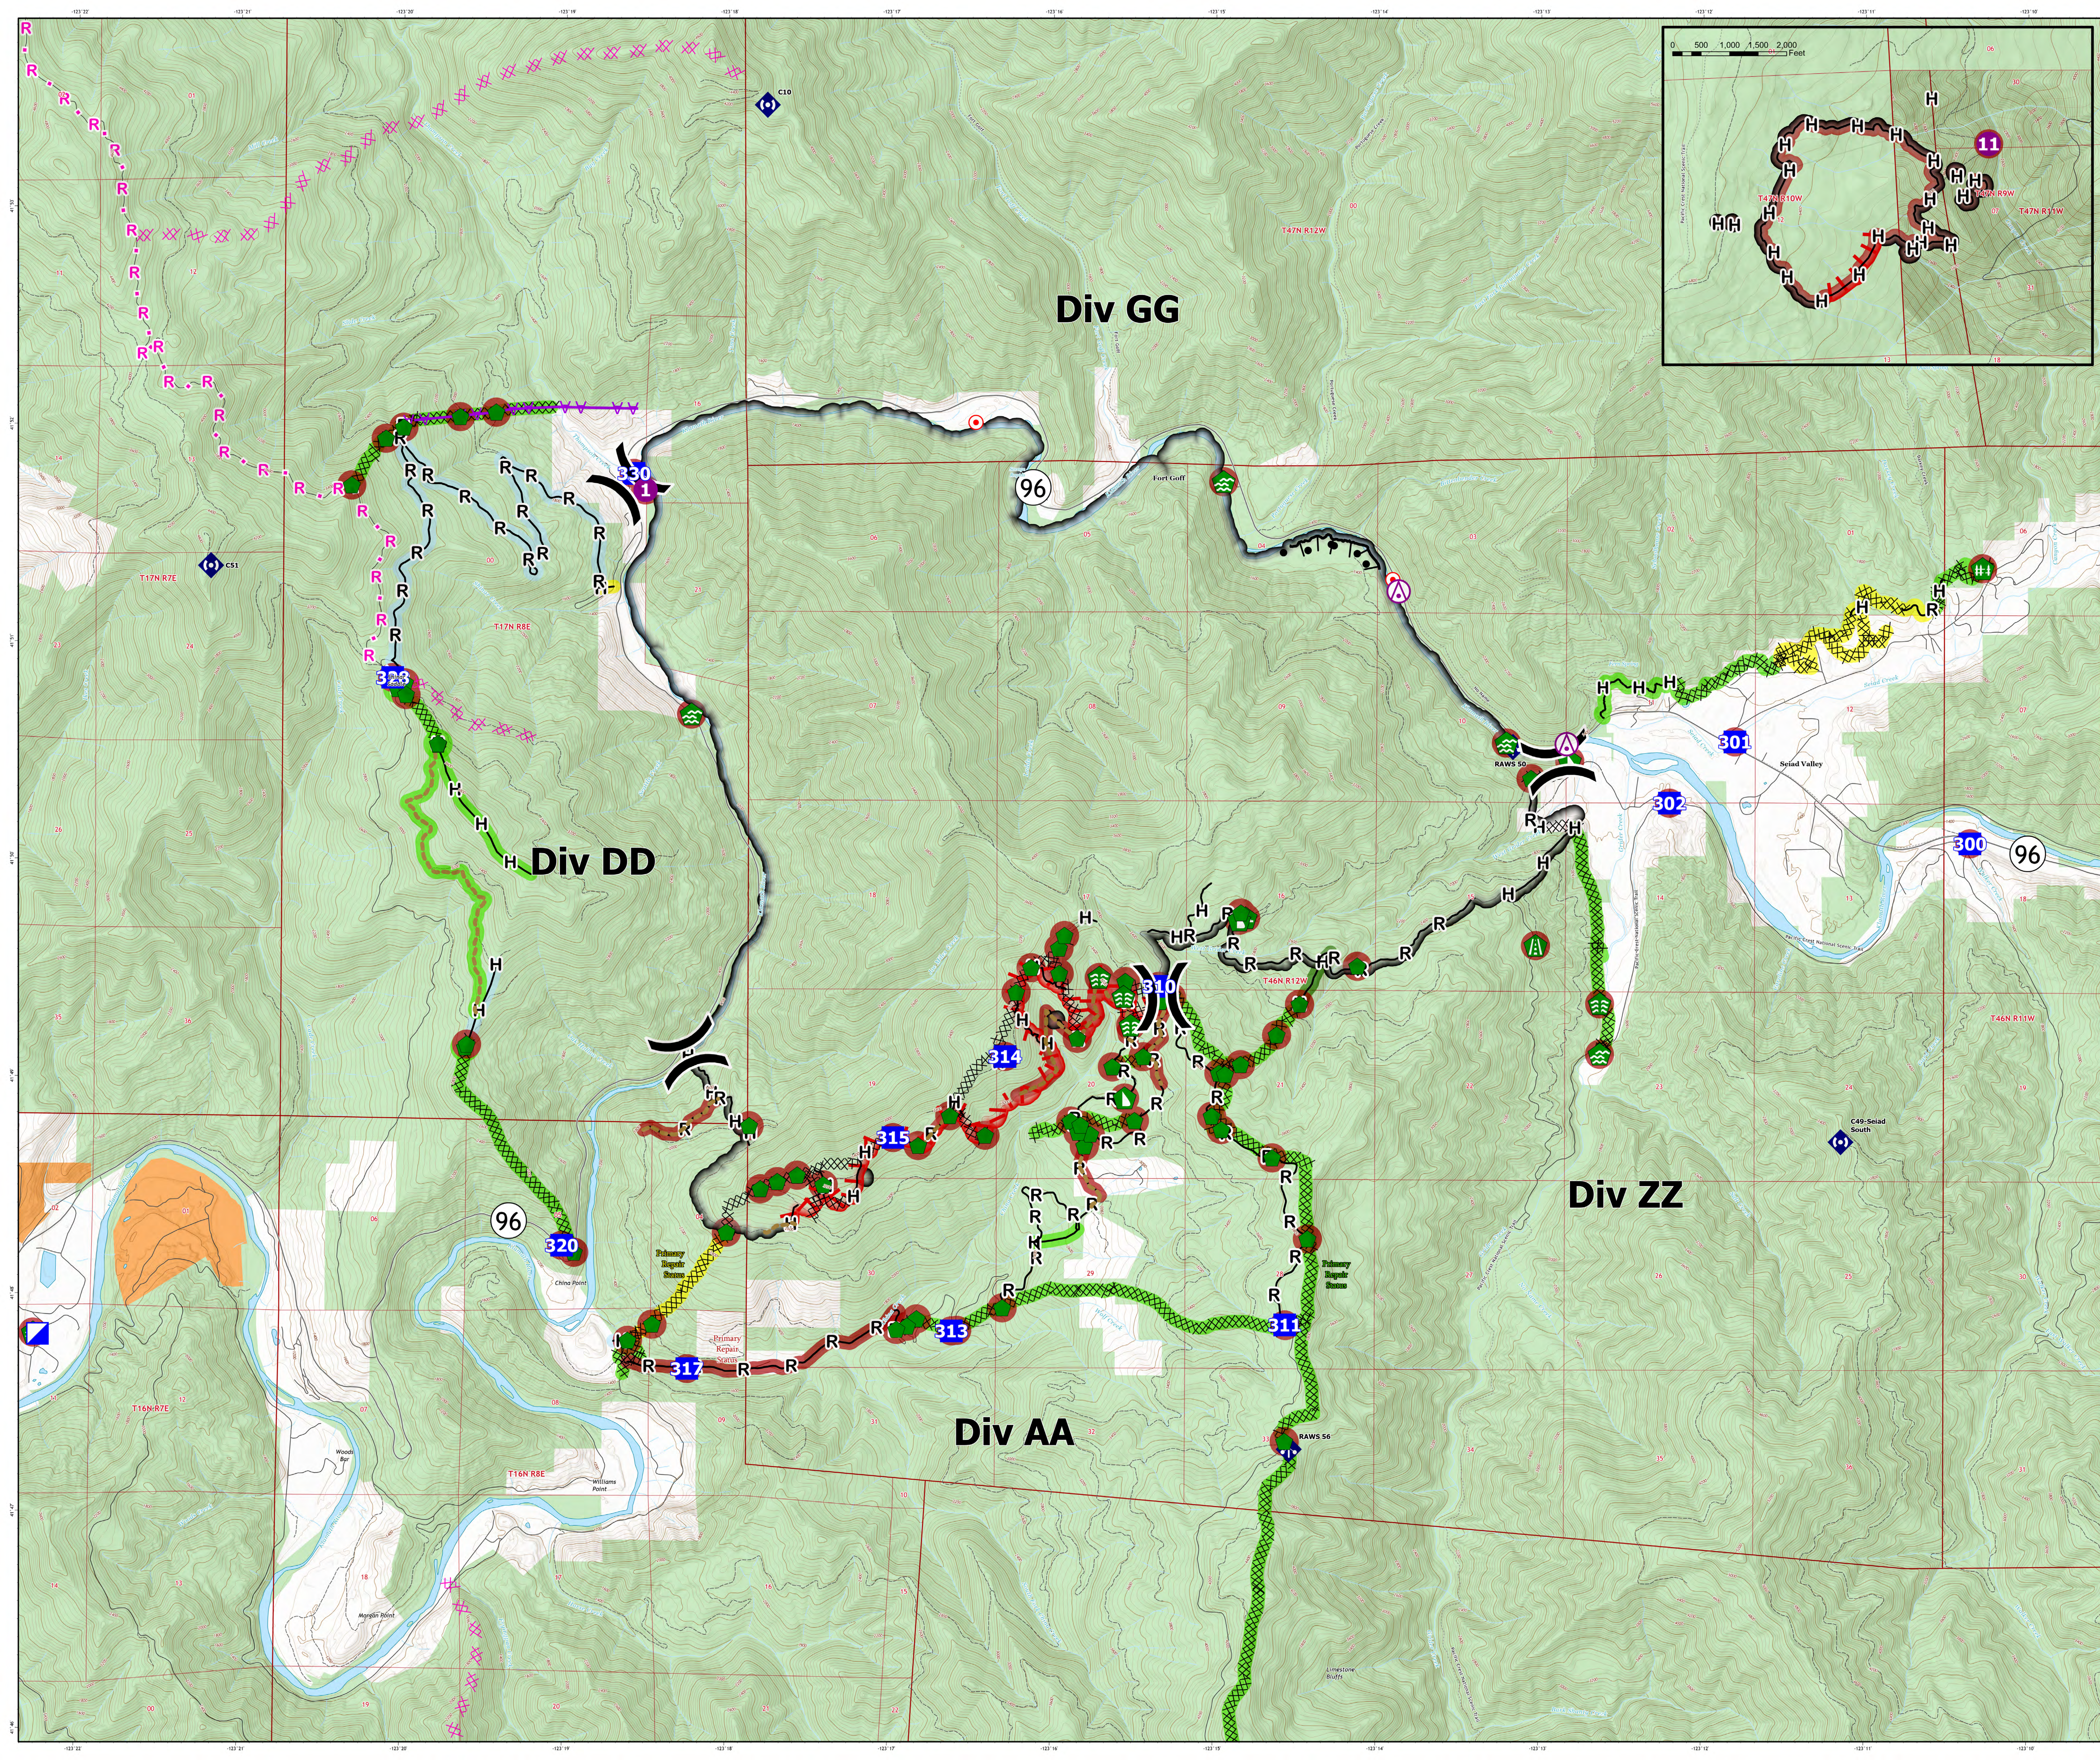

# Briefing Area Map

Yeti Fire  
CA-SRF-006200  
Alex Fire  
CA-SRF-006290  
August 11, 2022  
7,886 acres on 8/10 at 20:53  
151 acres on 8/10 at 20:59  
Yeti: 79% Containment  
Alex: 90% Containment

- Aerial Hazard
- Helispot
- Division Break
- Incident Command Post
- Drop Point
- Hot Spot - Spot Fire
- Water Development or Draft Site
- Stream Crossing
- Road Repair
- Repair Point
- Fence - Cut/Damaged
- Dozer Push
- Culvert
- Mobile Weather Unit
- Repeater
- Contained
- Uncontained
- Completed Burnout
- Completed Dozer Line
- Completed Hand Line
- Completed Road as Line
- Planned Dozer Line
- Planned Road as Line
- Road Repair
- Aerial Hazard
- Point Repair Status
  - Completed - Inspected
  - Repair Needed
- Line Repair Status
  - Completed - Inspected
  - Completed - Ready for Inspection
  - In Progress
  - Repair Needed
  - No Repair Needed
- Direct Protection Areas by Agency
  - USFS
- Surface Management by Agency
  - Bureau of Indian Affairs (BIA)
  - US Forest Service (USFS)