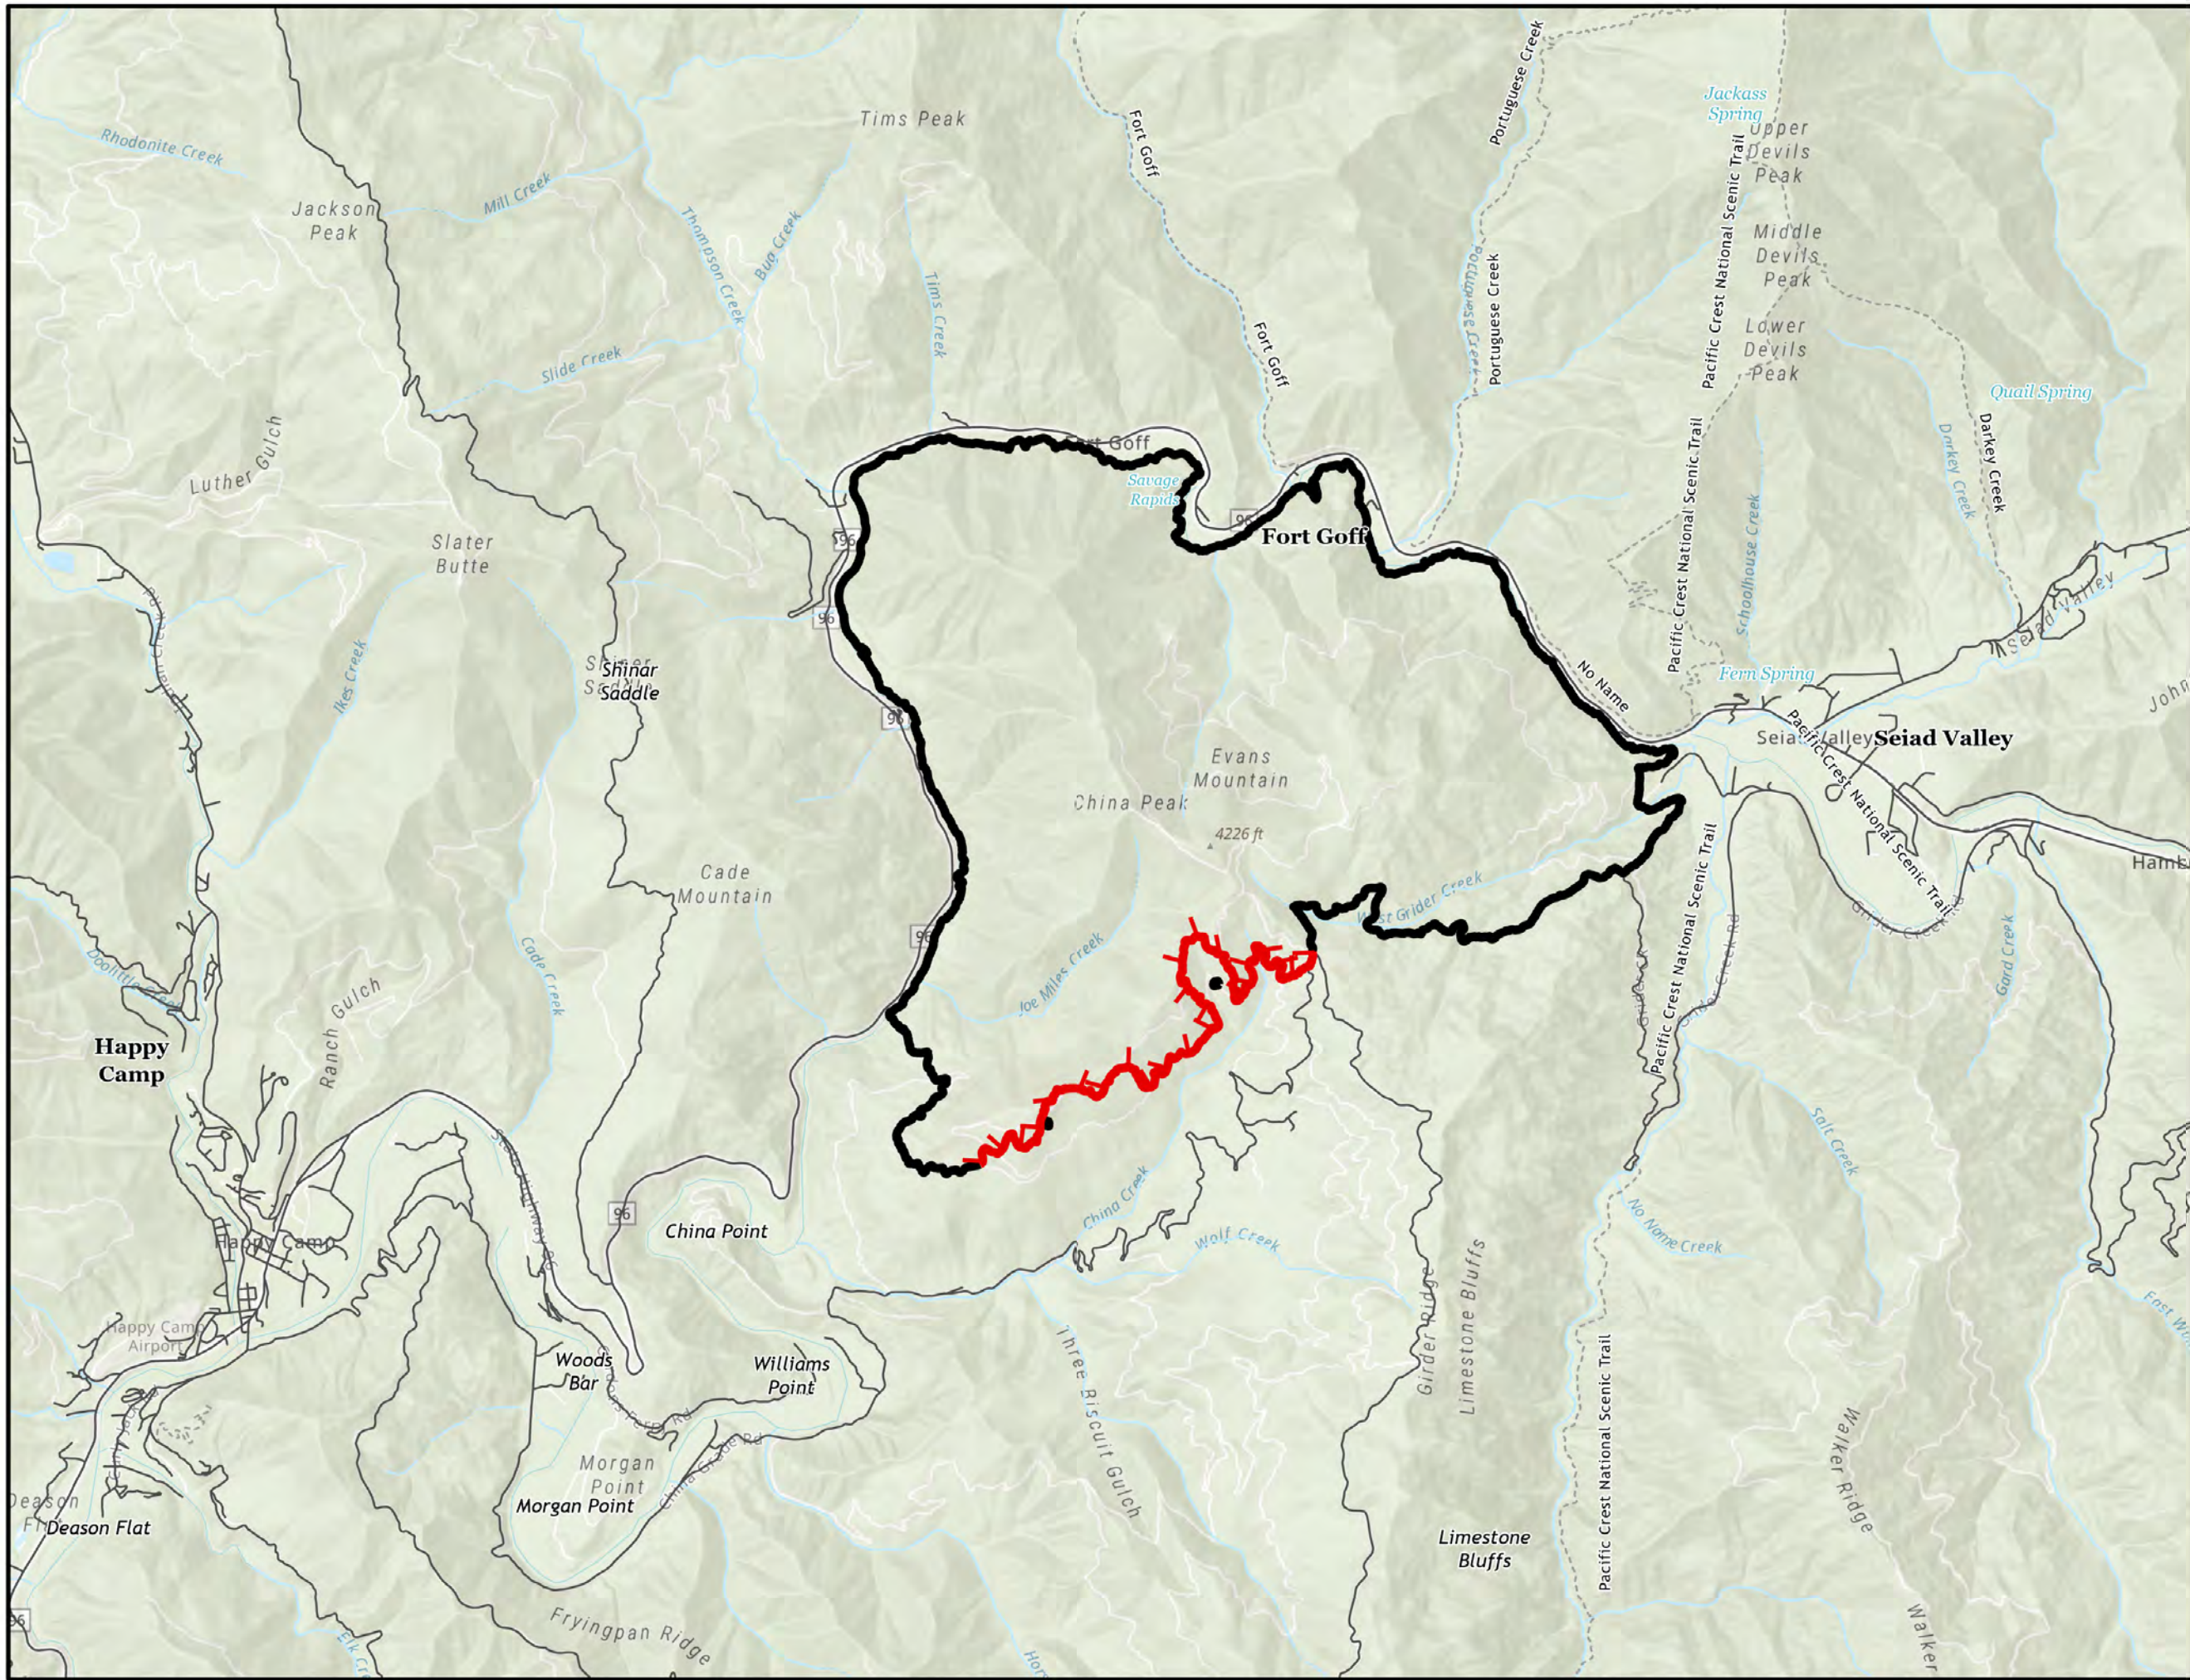

Public Info Map

Yeti Fire

CA-KNF-006200

August 11, 2022

7,886 acres on 8/10 at 20:53

-  Contained
-  Uncontained
- Transportation**
-  Local Roads
-  Trails

1:60,000

Datum: North American 1983