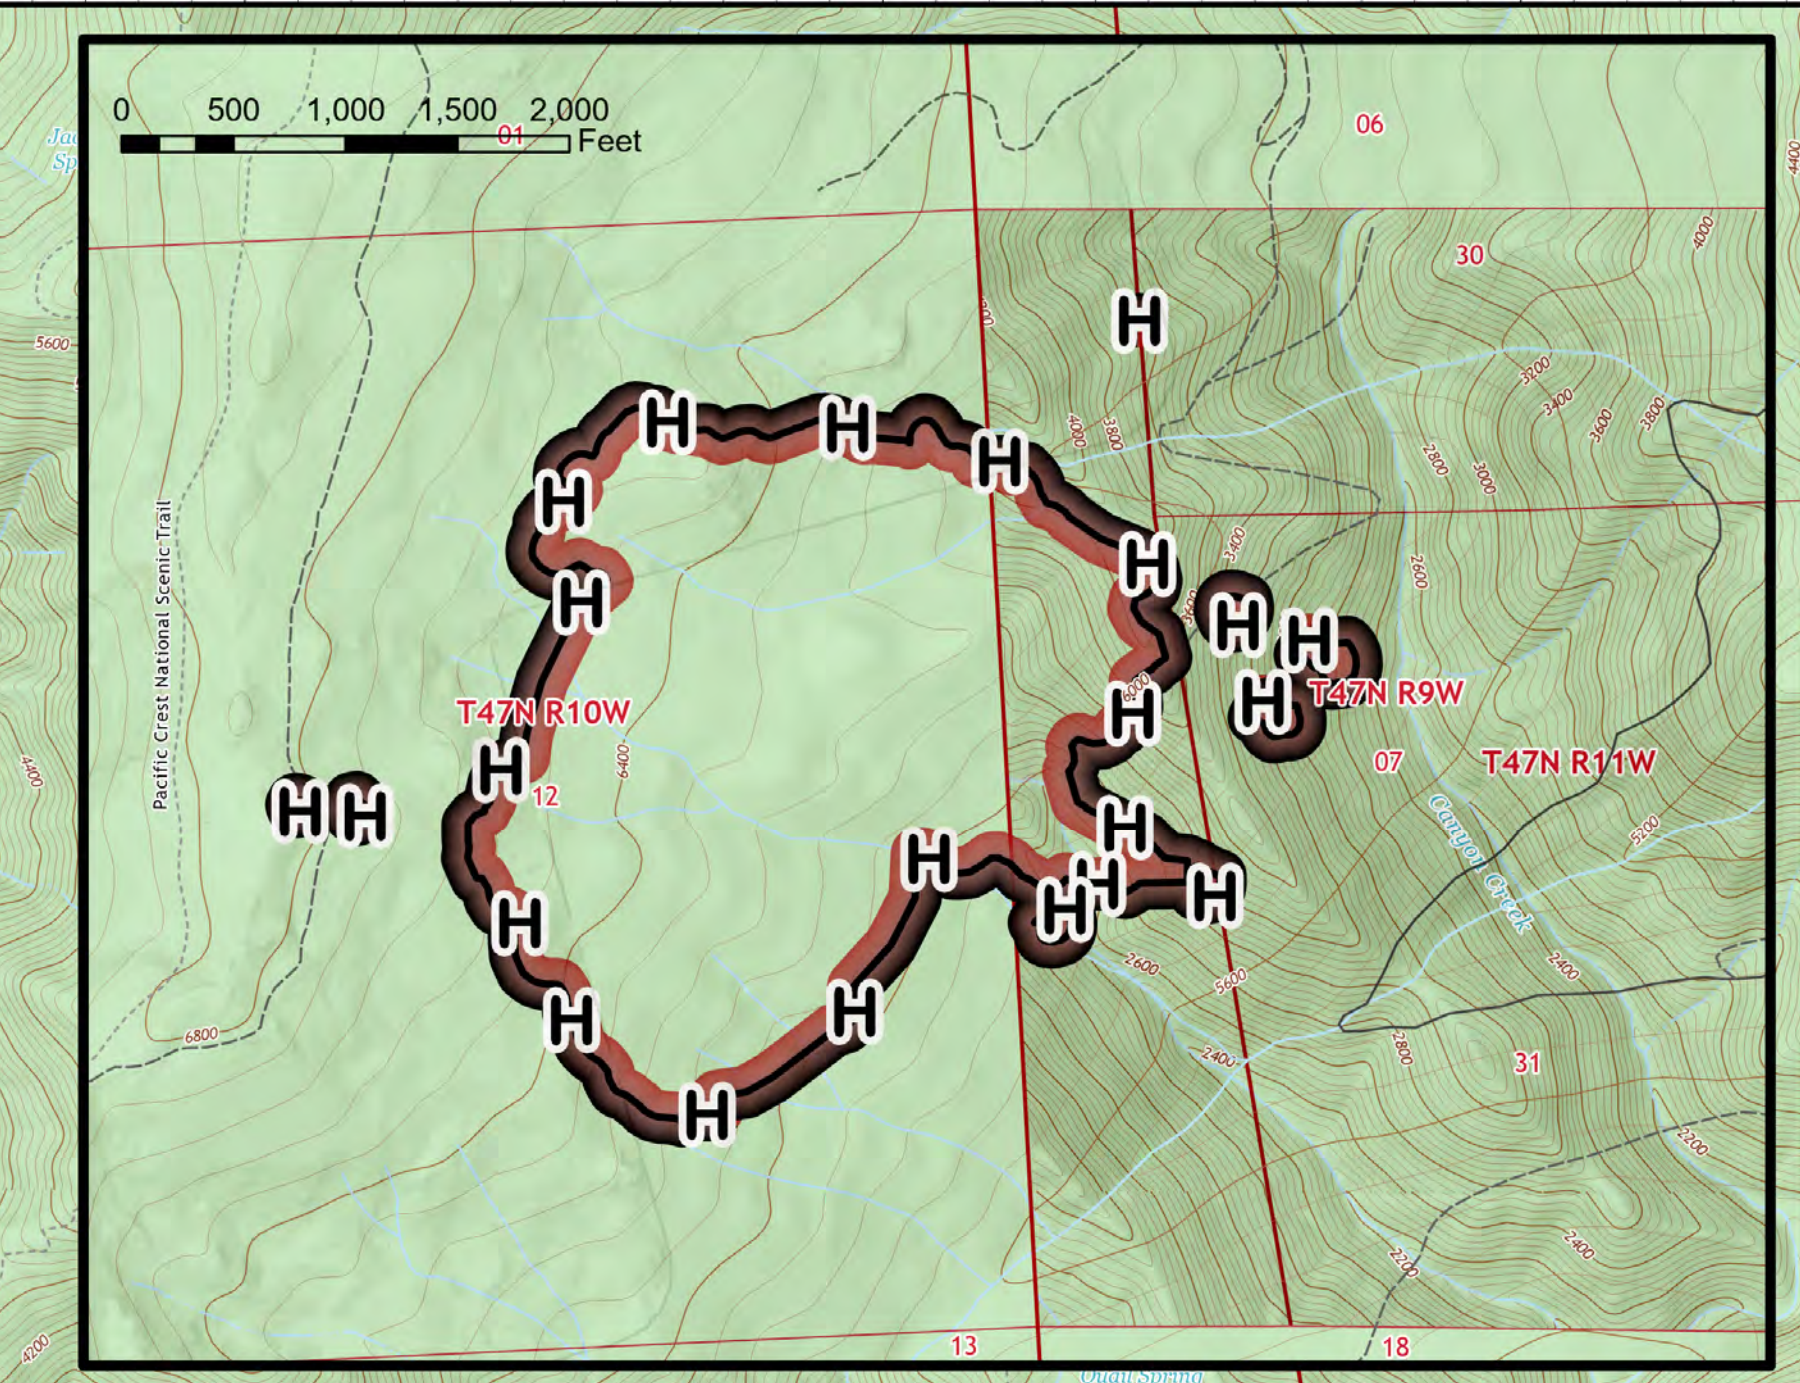

Briefing Area Map

Yeti Fire
CA-SRF-006200
Alex Fire
CA-SRF-006290
August 12, 2022
7,886 acres on 8/11 at 21:28
151 acres on 8/11 at 21:37
Yeti: 90% Containment
Alex: 100% Containment

- Stream Crossing
- Road Repair
- Repair Point
- Dozer Push
- Culvert
- Contained
- Uncontained
- Completed Burnout
- Completed Dozer Line
- Completed Hand Line
- Completed Road as Line
- Repair Line
- Road Repair
- Aerial Hazard
- Point Repair Status
 - Completed - Inspected
 - Repair Needed
- Line Repair Status
 - Completed - Inspected
 - In Progress
 - No Repair Needed
- Direct Protection Areas by Agency
 - USFS
- Surface Management by Agency
 - Bureau of Indian Affairs (BIA)
 - US Forest Service (USFS)

Div AA

Div ZZ