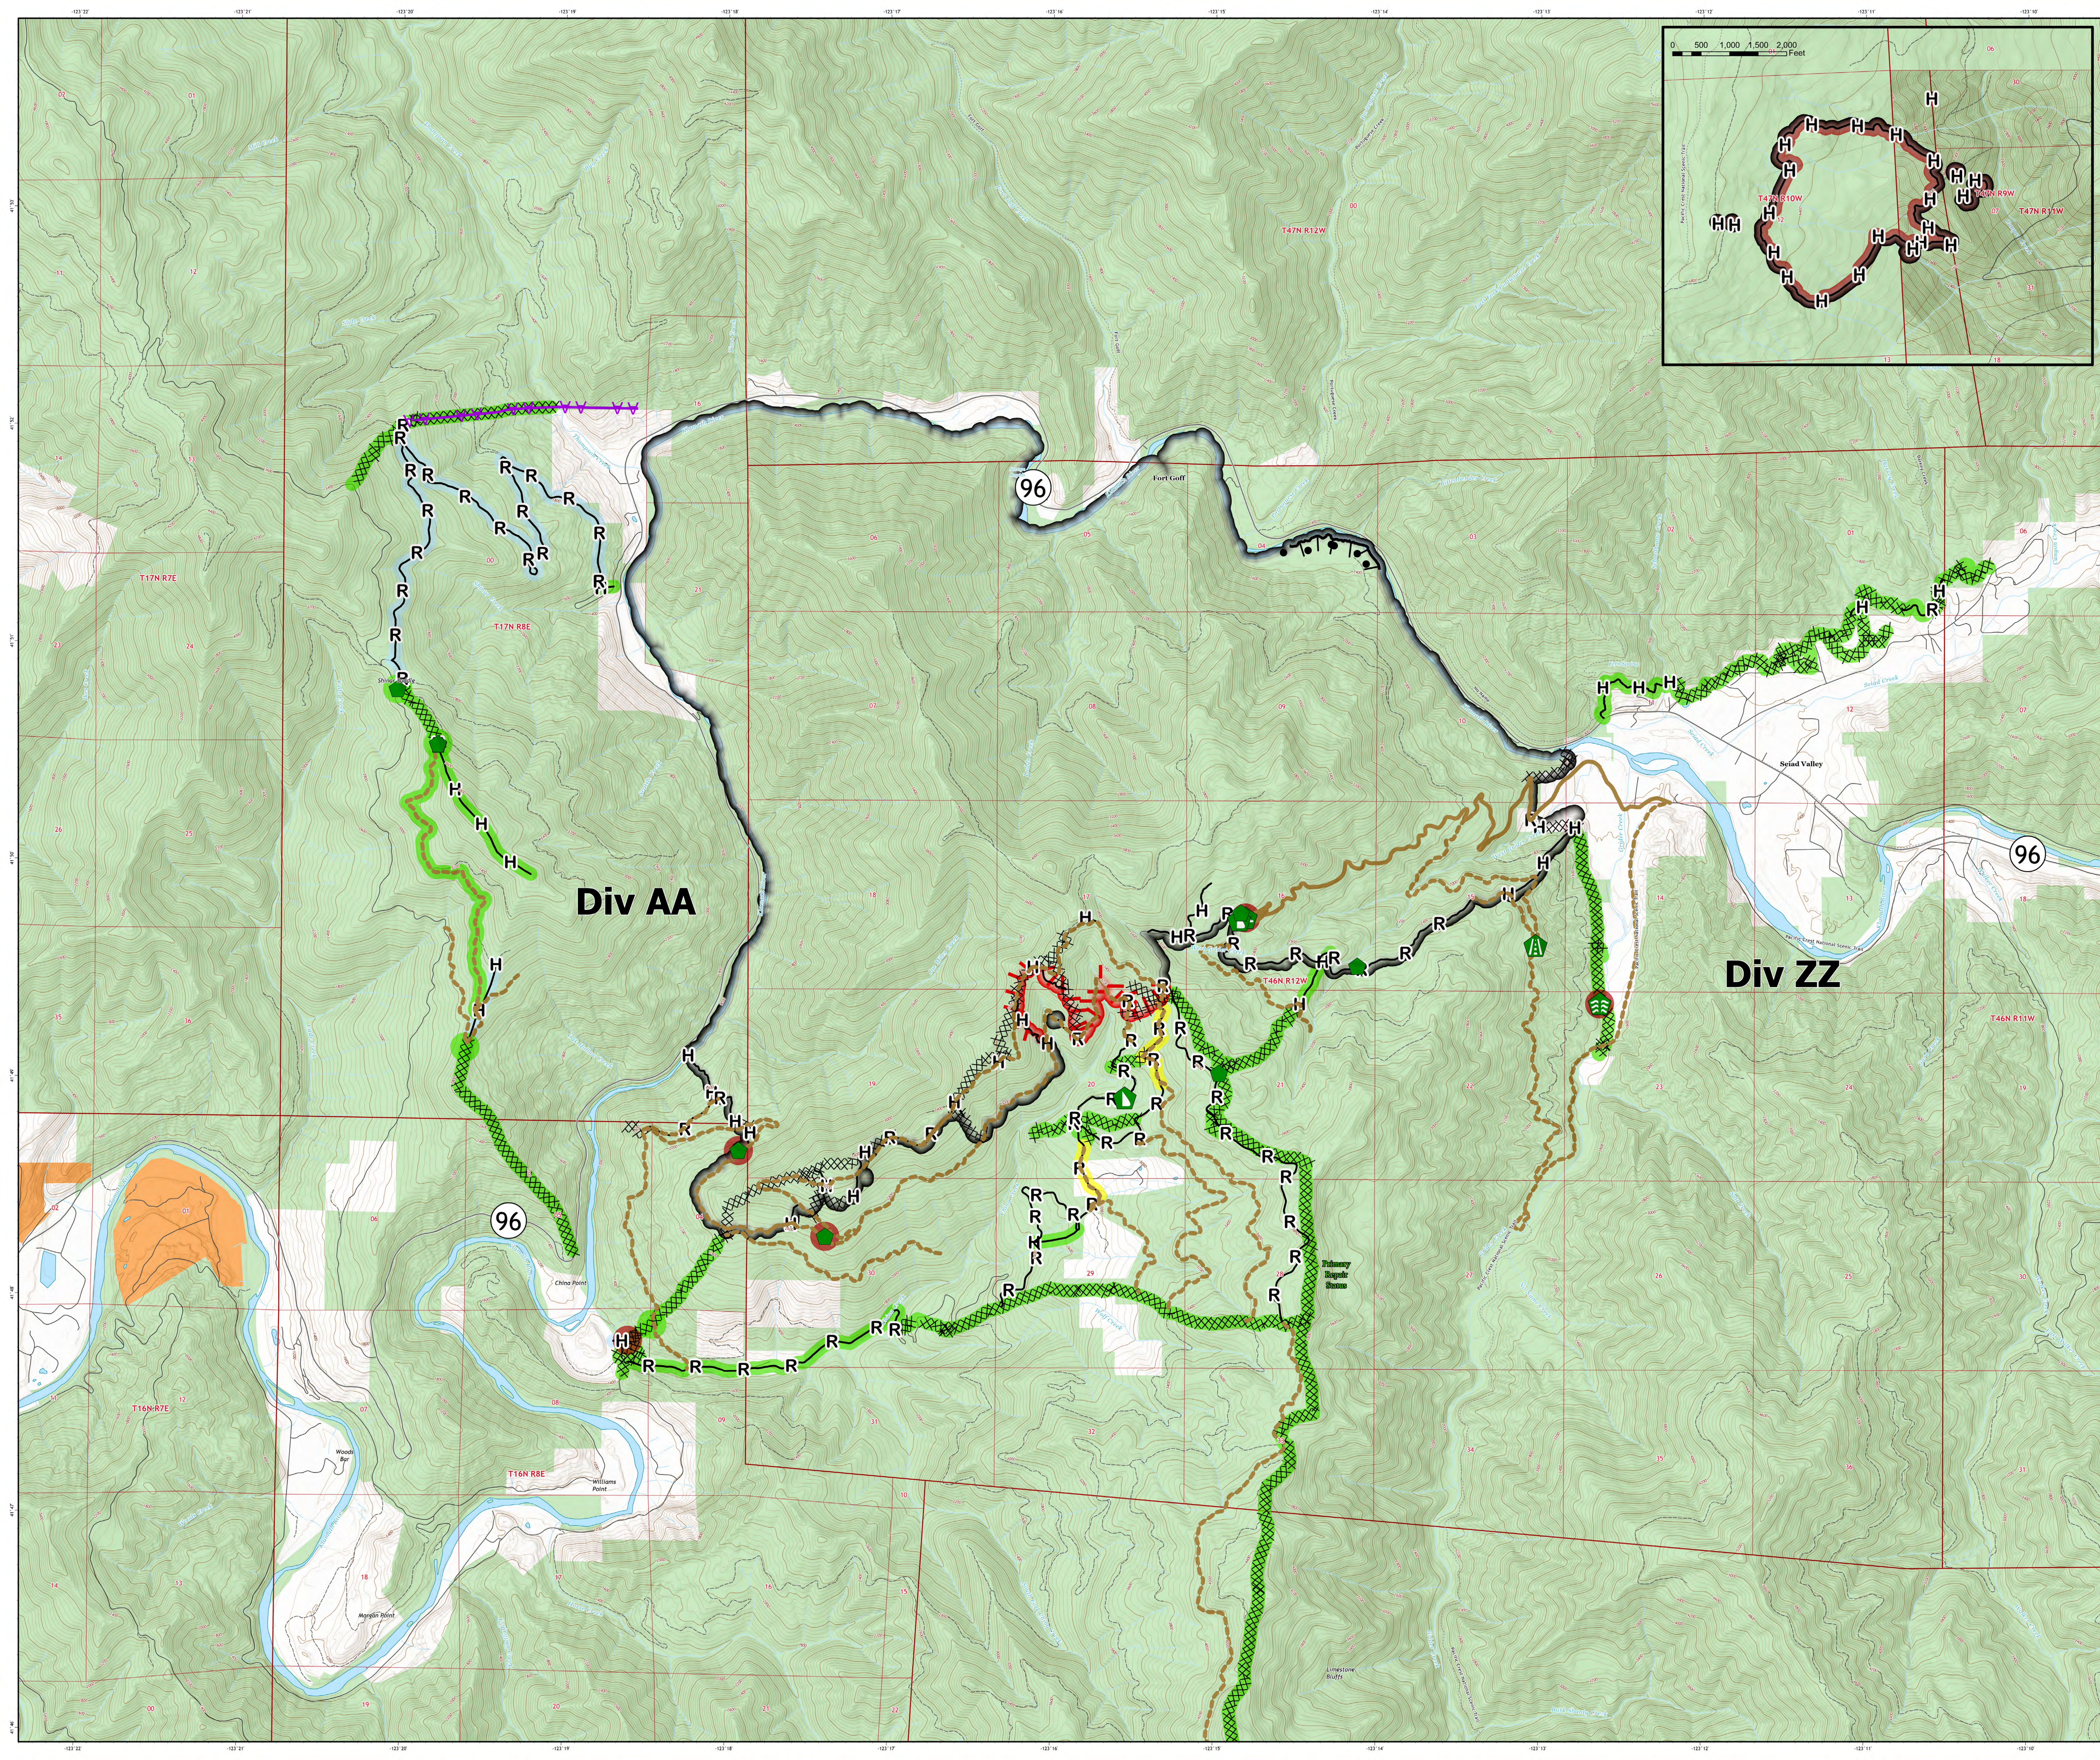

Briefing Area Map

Yeti Fire
CA-SRF-006200
Alex Fire
CA-SRF-006290
August 12, 2022
7,886 acres on 8/11 at 21:28
151 acres on 8/11 at 21:37
Yeti: 90% Containment
Alex: 100% Containment

- Stream Crossing
- Road Repair
- Repair Point
- Dozer Push
- Culvert
- Contained
- Uncontained
- Completed Burnout
- Completed Dozer Line
- Completed Hand Line
- Completed Road as Line
- Repair Line
- Road Repair
- Aerial Hazard
- Point Repair Status
 - Completed - Inspected
 - Repair Needed
- Line Repair Status
 - Completed - Inspected
 - In Progress
 - No Repair Needed
- Direct Protection Areas by Agency
 - USFS
- Surface Management by Agency
 - Bureau of Indian Affairs (BIA)
 - US Forest Service (USFS)

Div AA

Div ZZ