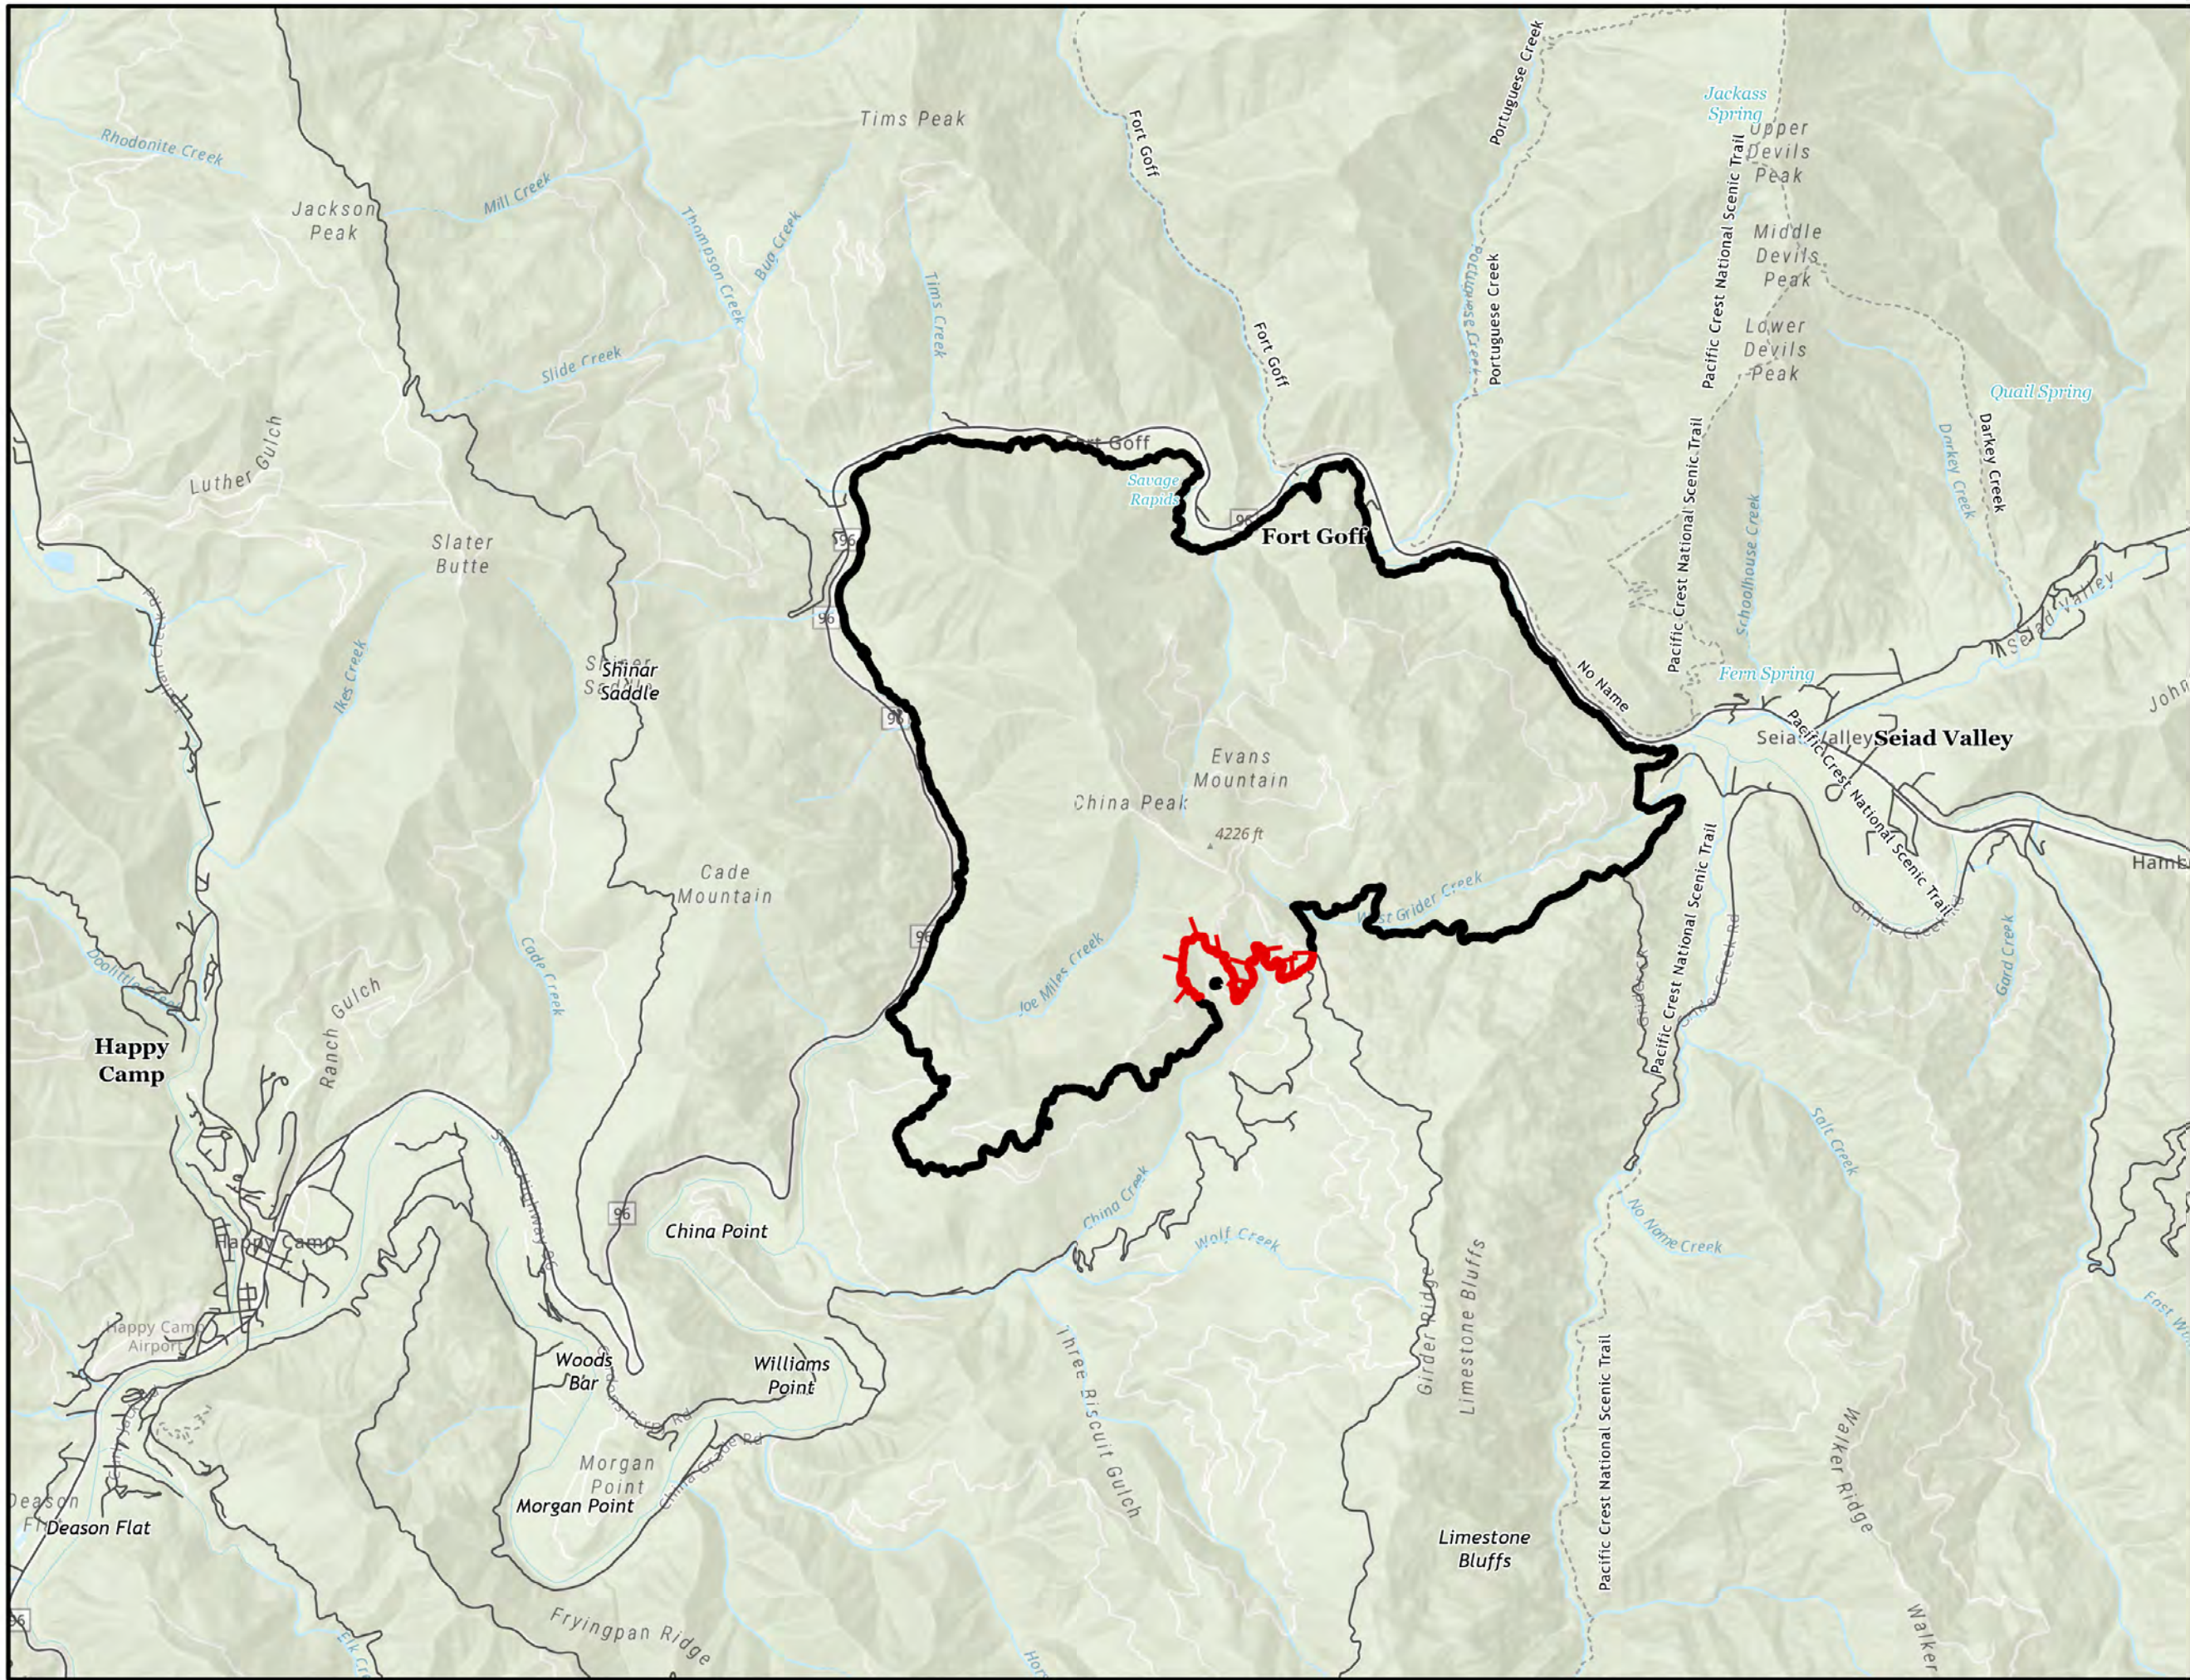

# Public Info Map

## Yeti Fire

CA-KNF-006200

August 12, 2022

7,886 acres on 8/11 at 21:28

-  Contained
-  Uncontained
- Transportation
  -  Local Roads
  -  Trails

1:60,000

Datum: North American 1983