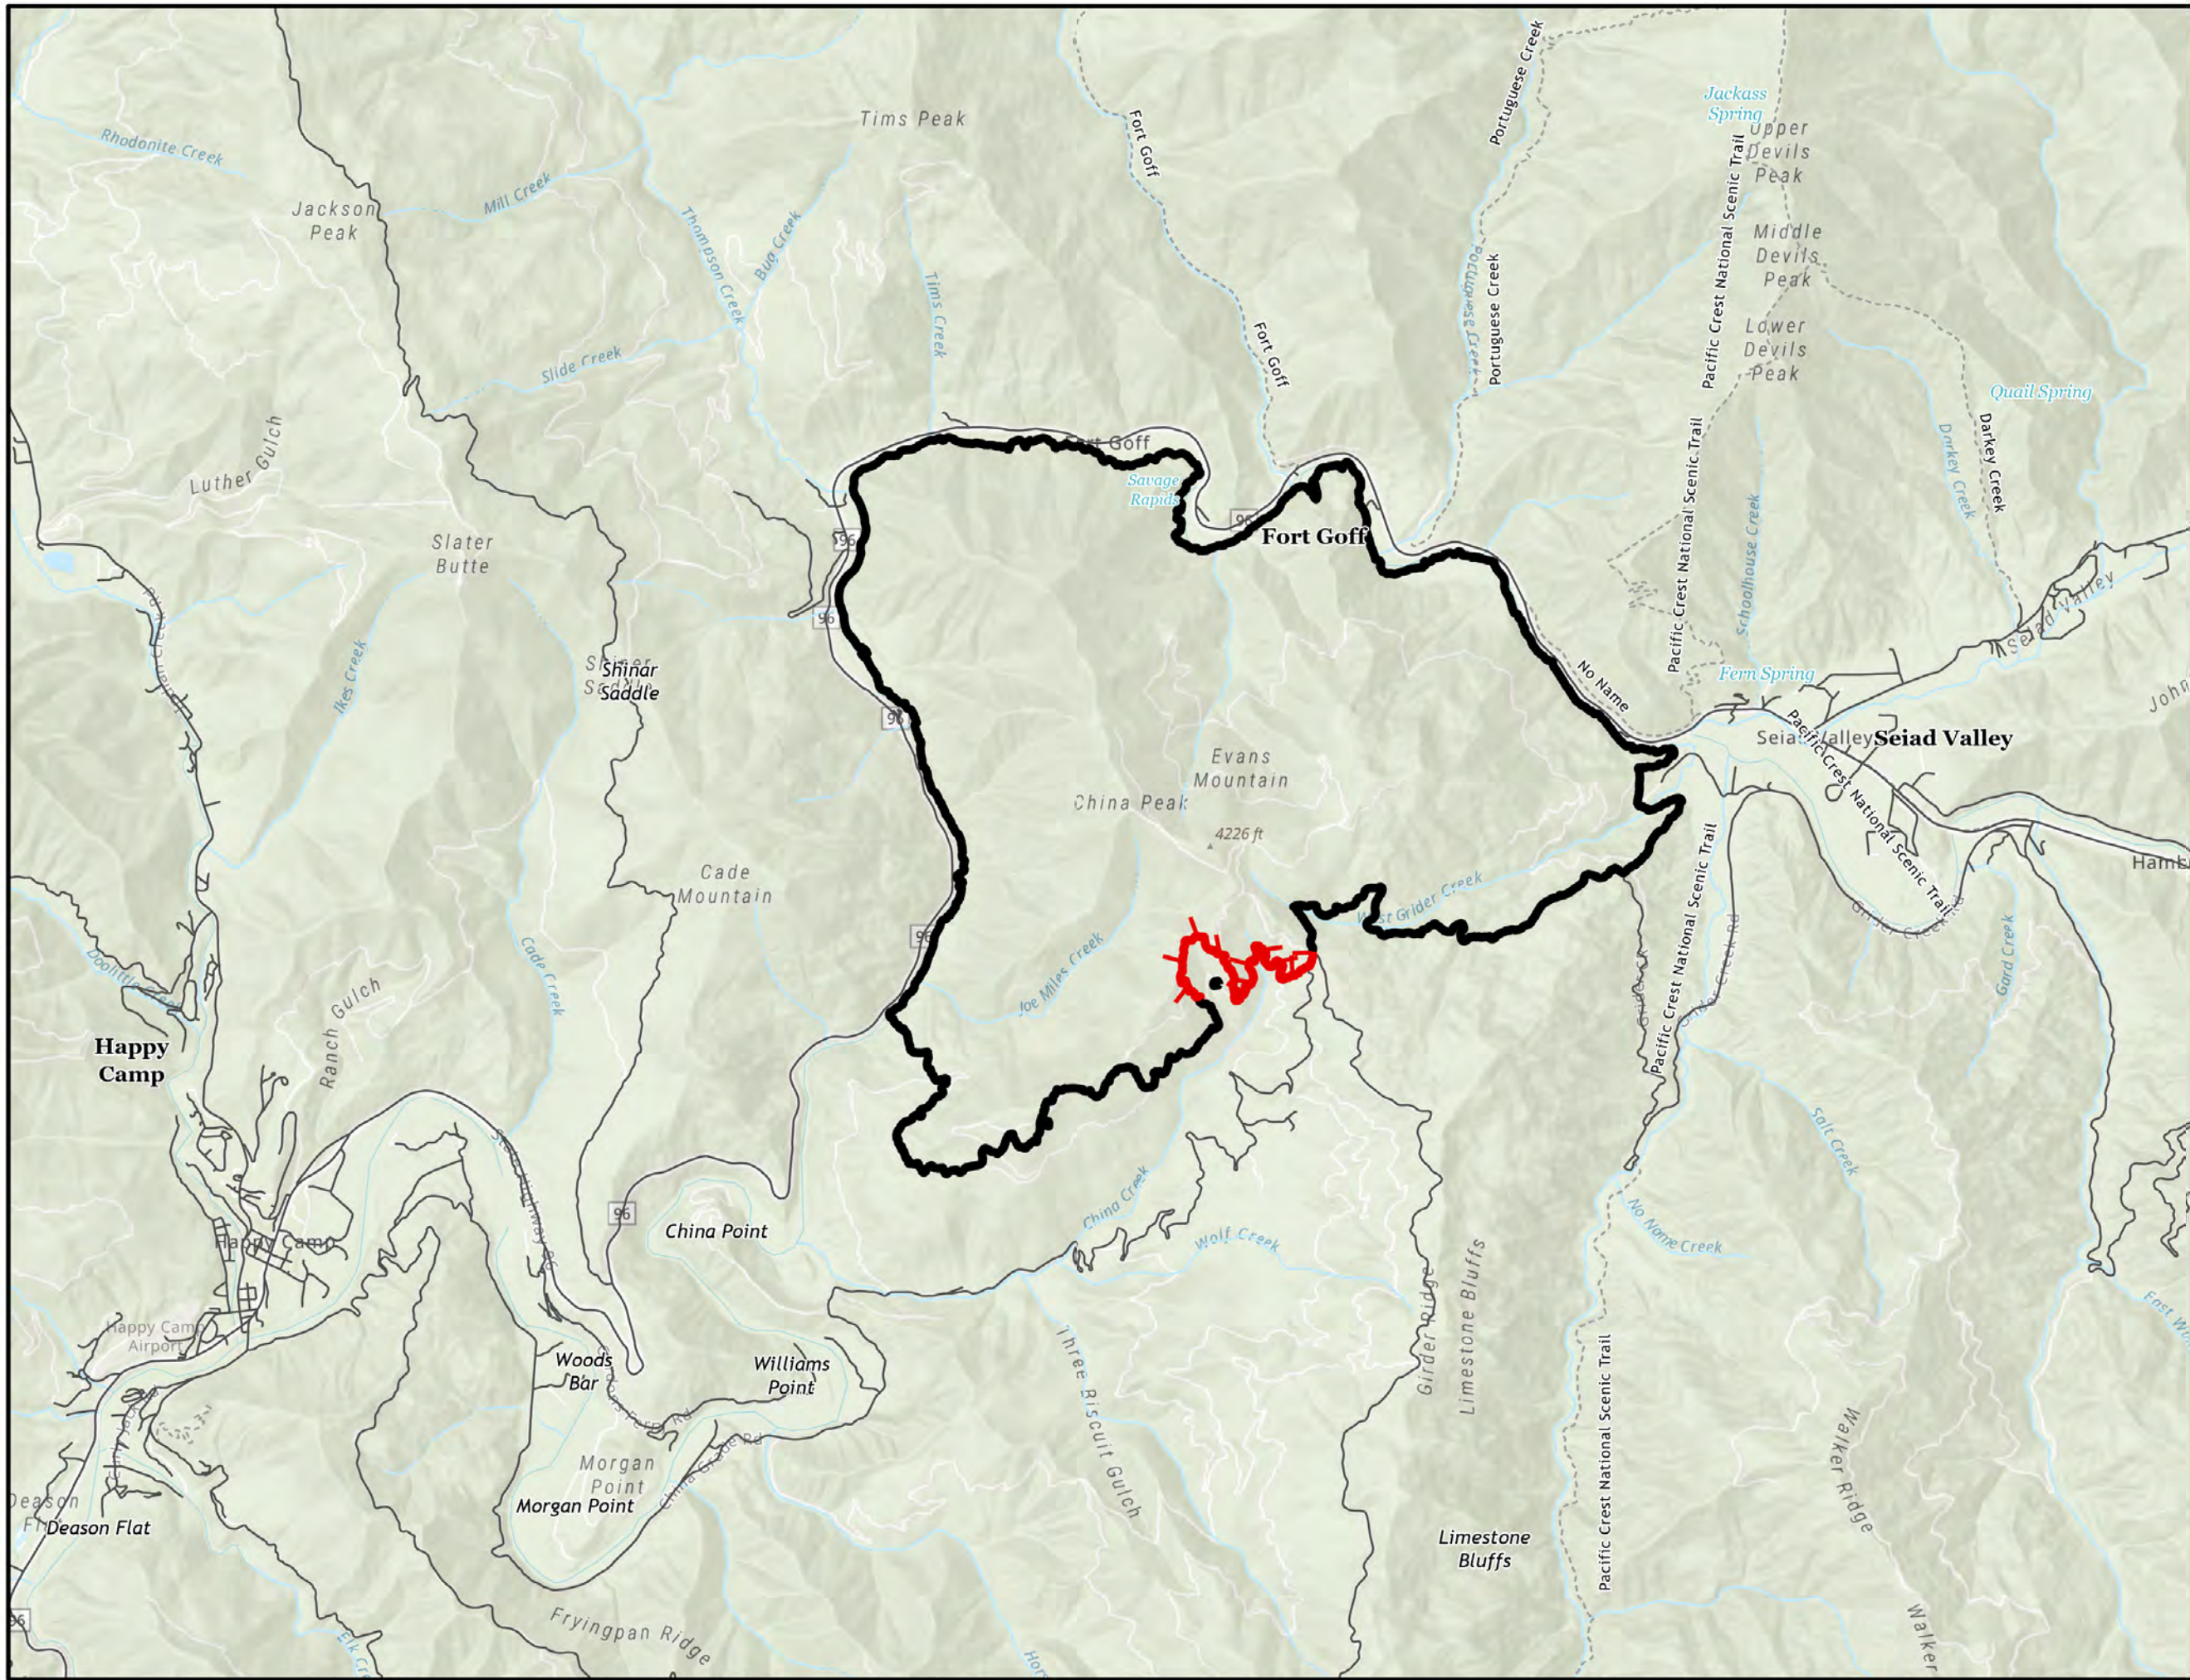

Public Info Map

Yeti Fire

CA-KNF-006200

August 14, 2022

7,886 acres on 8/12 at 21:16

-  Contained
-  Uncontained
- Transportation**
-  Local Roads
-  Trails

1:60,000

Datum: North American 1983