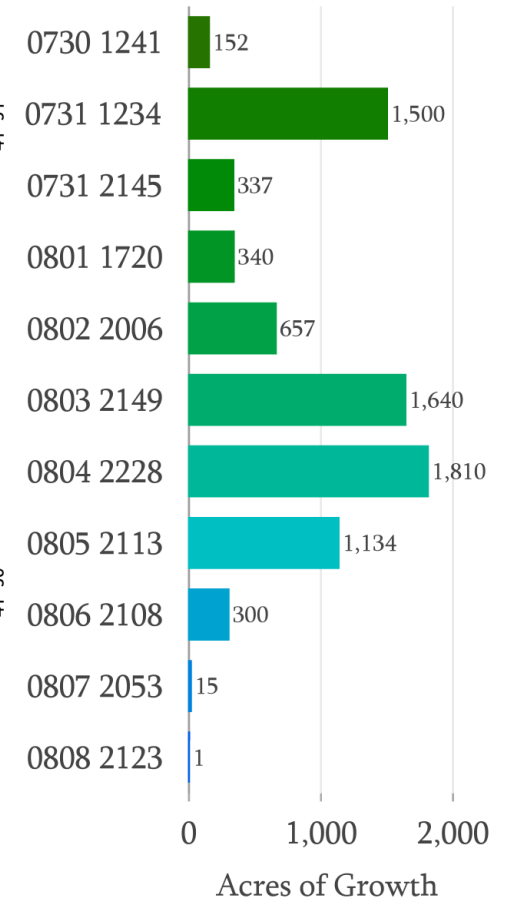

# Progression Map

## Yeti Fire

CA-KNF-006200

August 13, 2022

7,886 acres on 8/12 at 21:16

### Yeti Fire Daily Growth

1:30,000

Datum: North American 1983