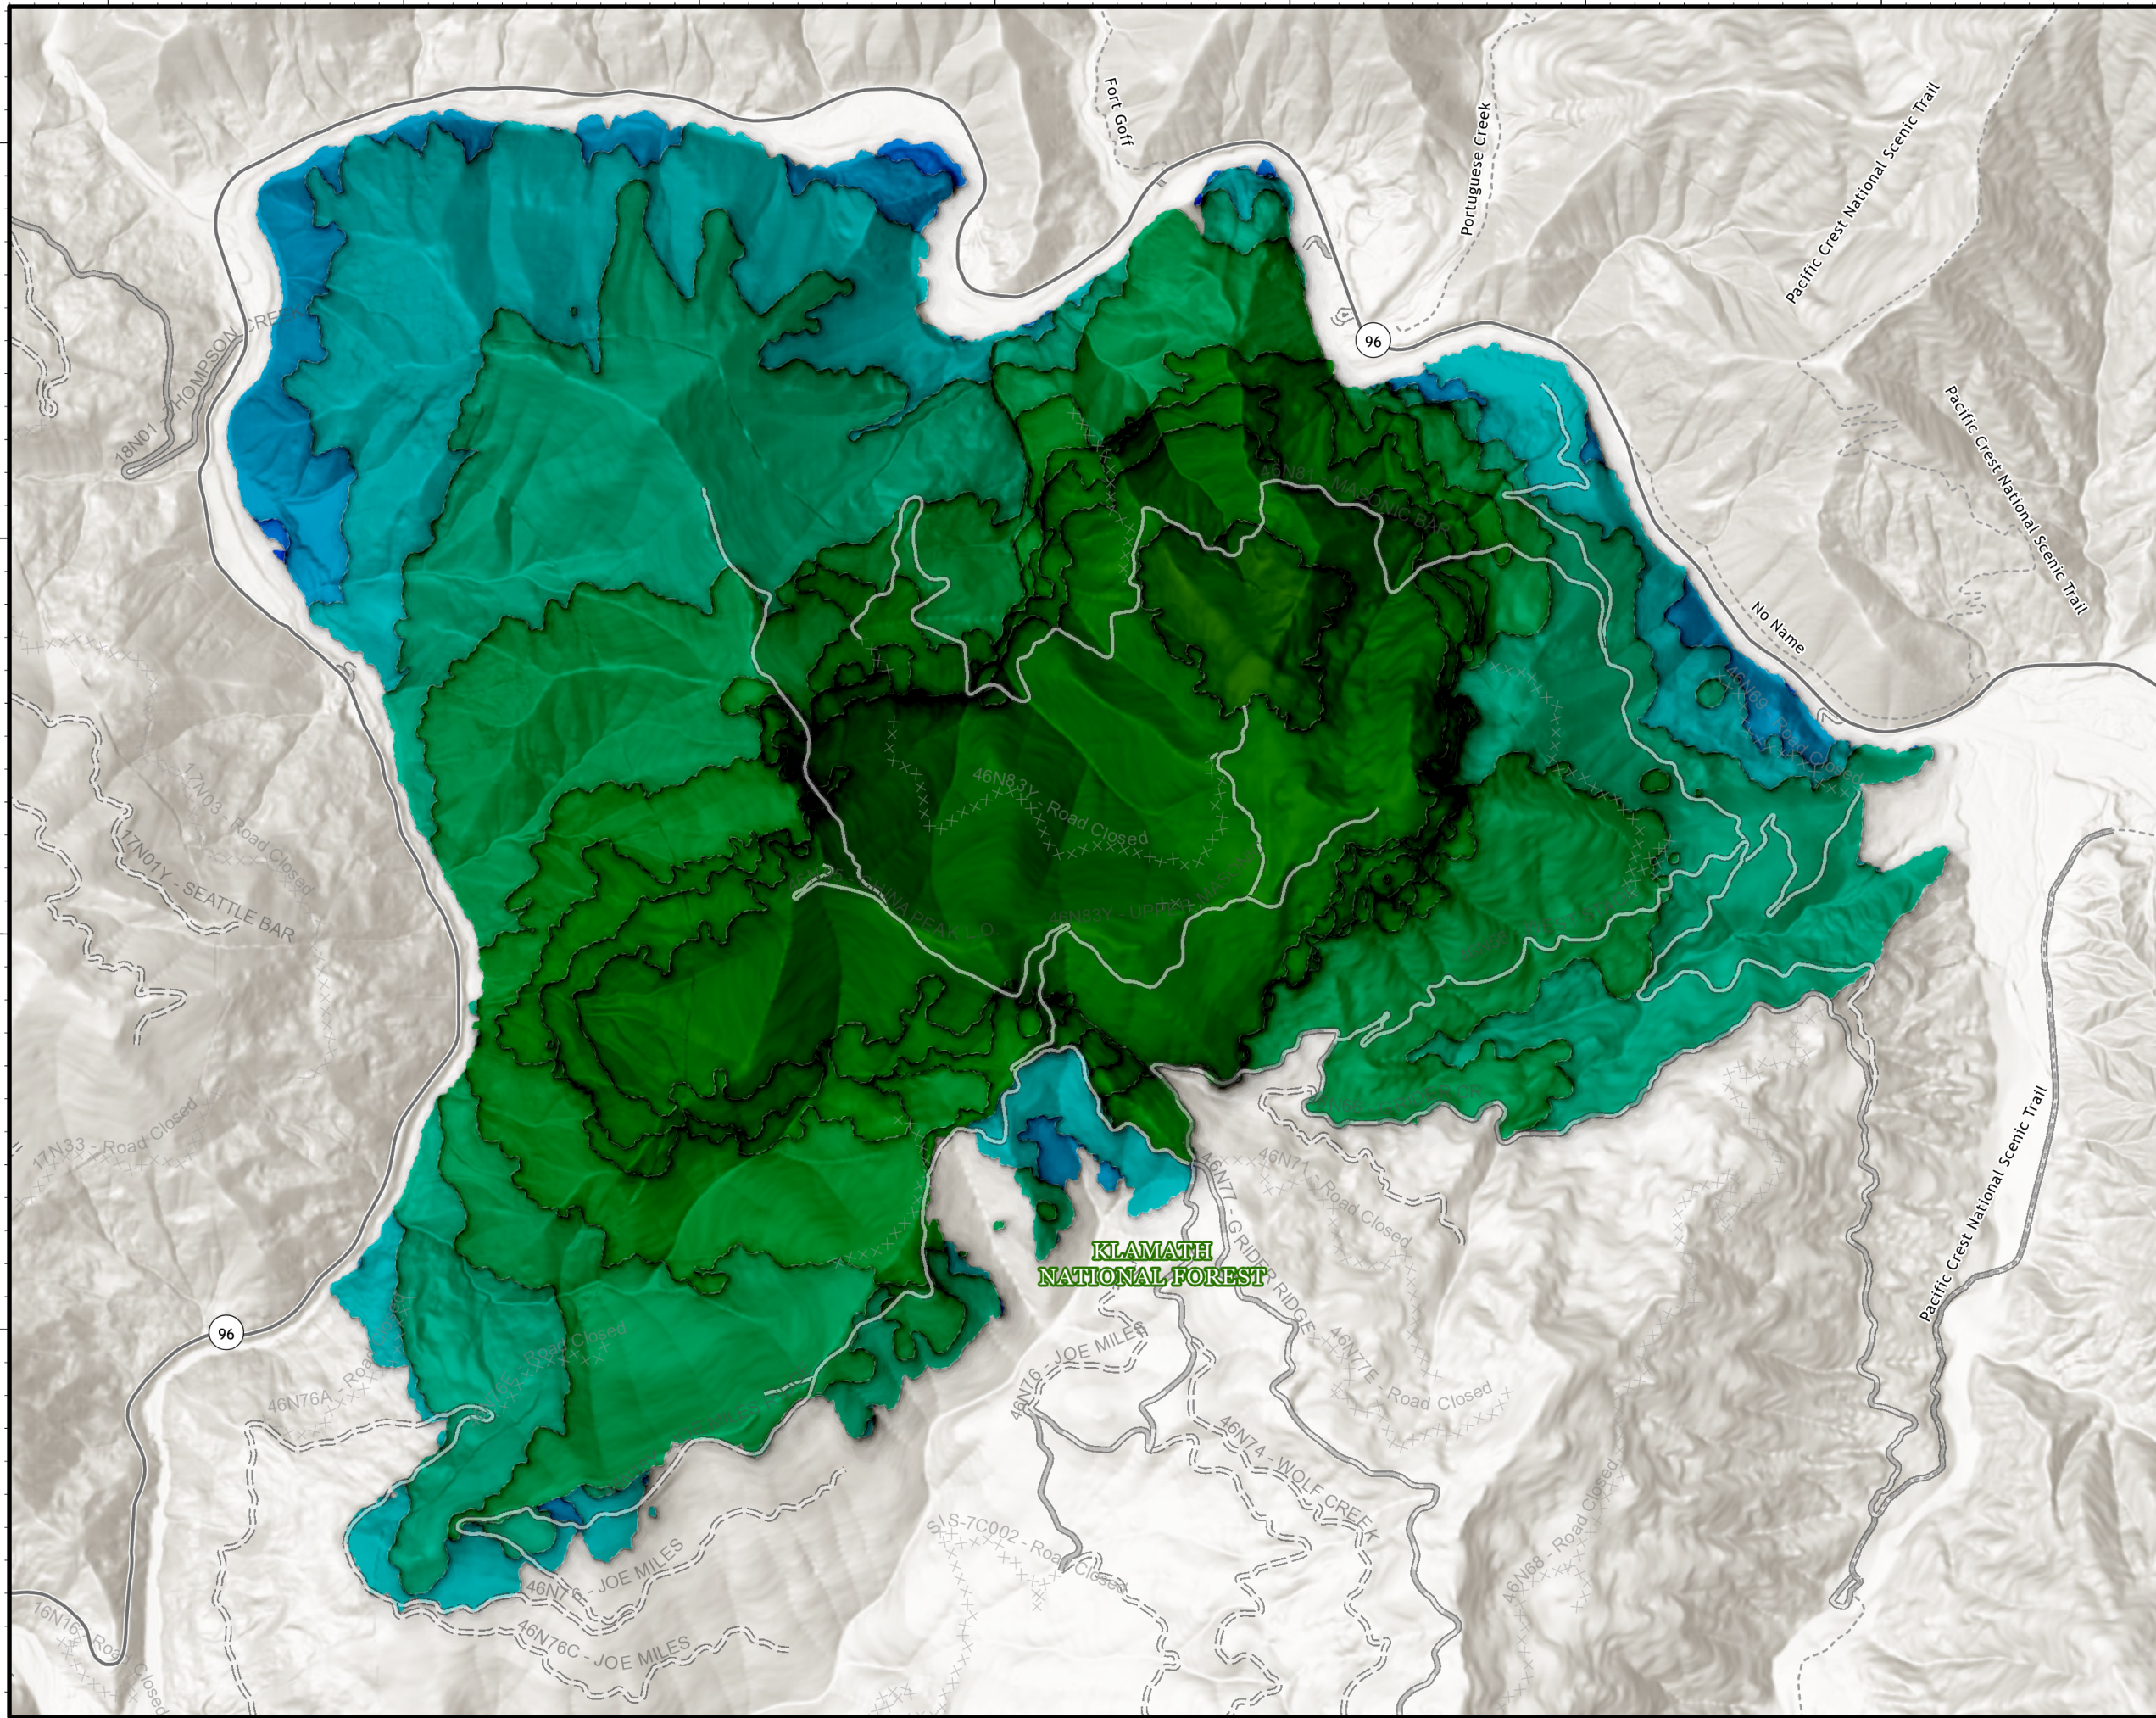

# Progression Map

## Yeti Fire

CA-KNF-006200

August 13, 2022

7,886 acres on 8/12 at 21:16

### Yeti Fire Daily Growth

1:30,000

Datum: North American 1983