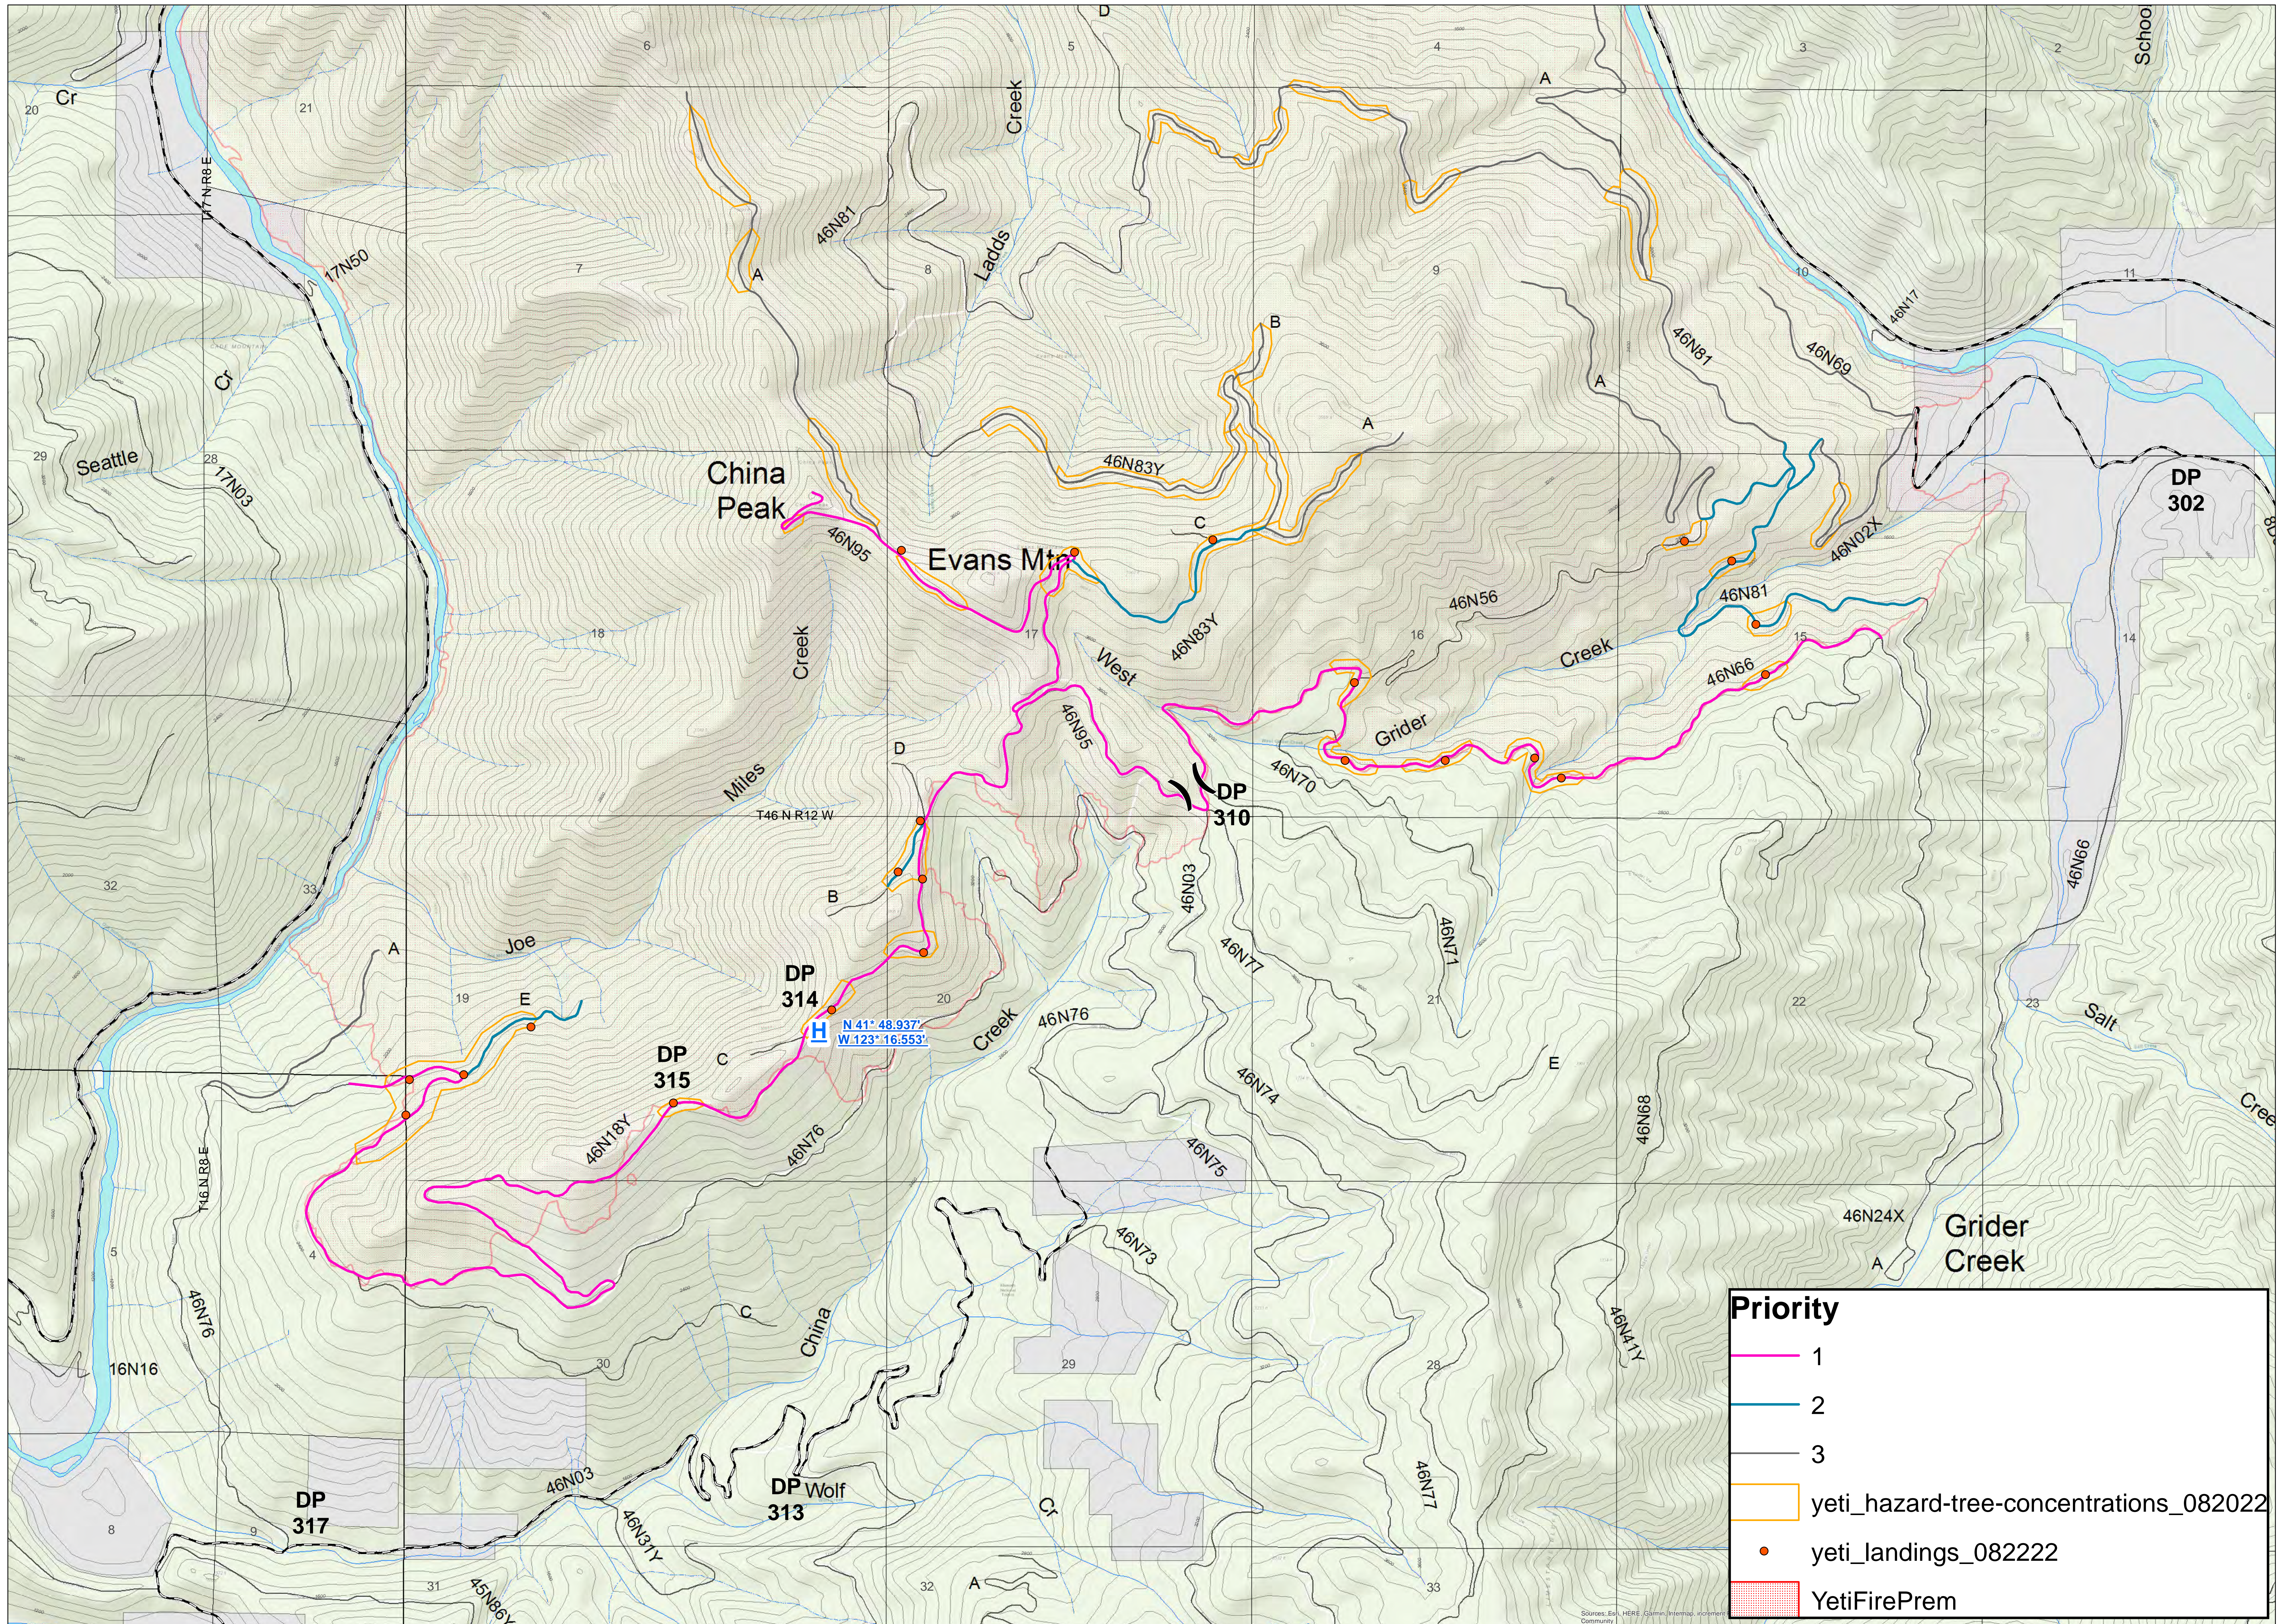

FY22 - Yeti Fire Hazard Trees

Priority

- 1 (Pink line)
- 2 (Blue line)
- 3 (Black line)

yeti_hazard-tree-concentrations_082022 (Orange outline)

yeti_landings_082222 (Red dot)

YetiFirePrem (Red hatched area)