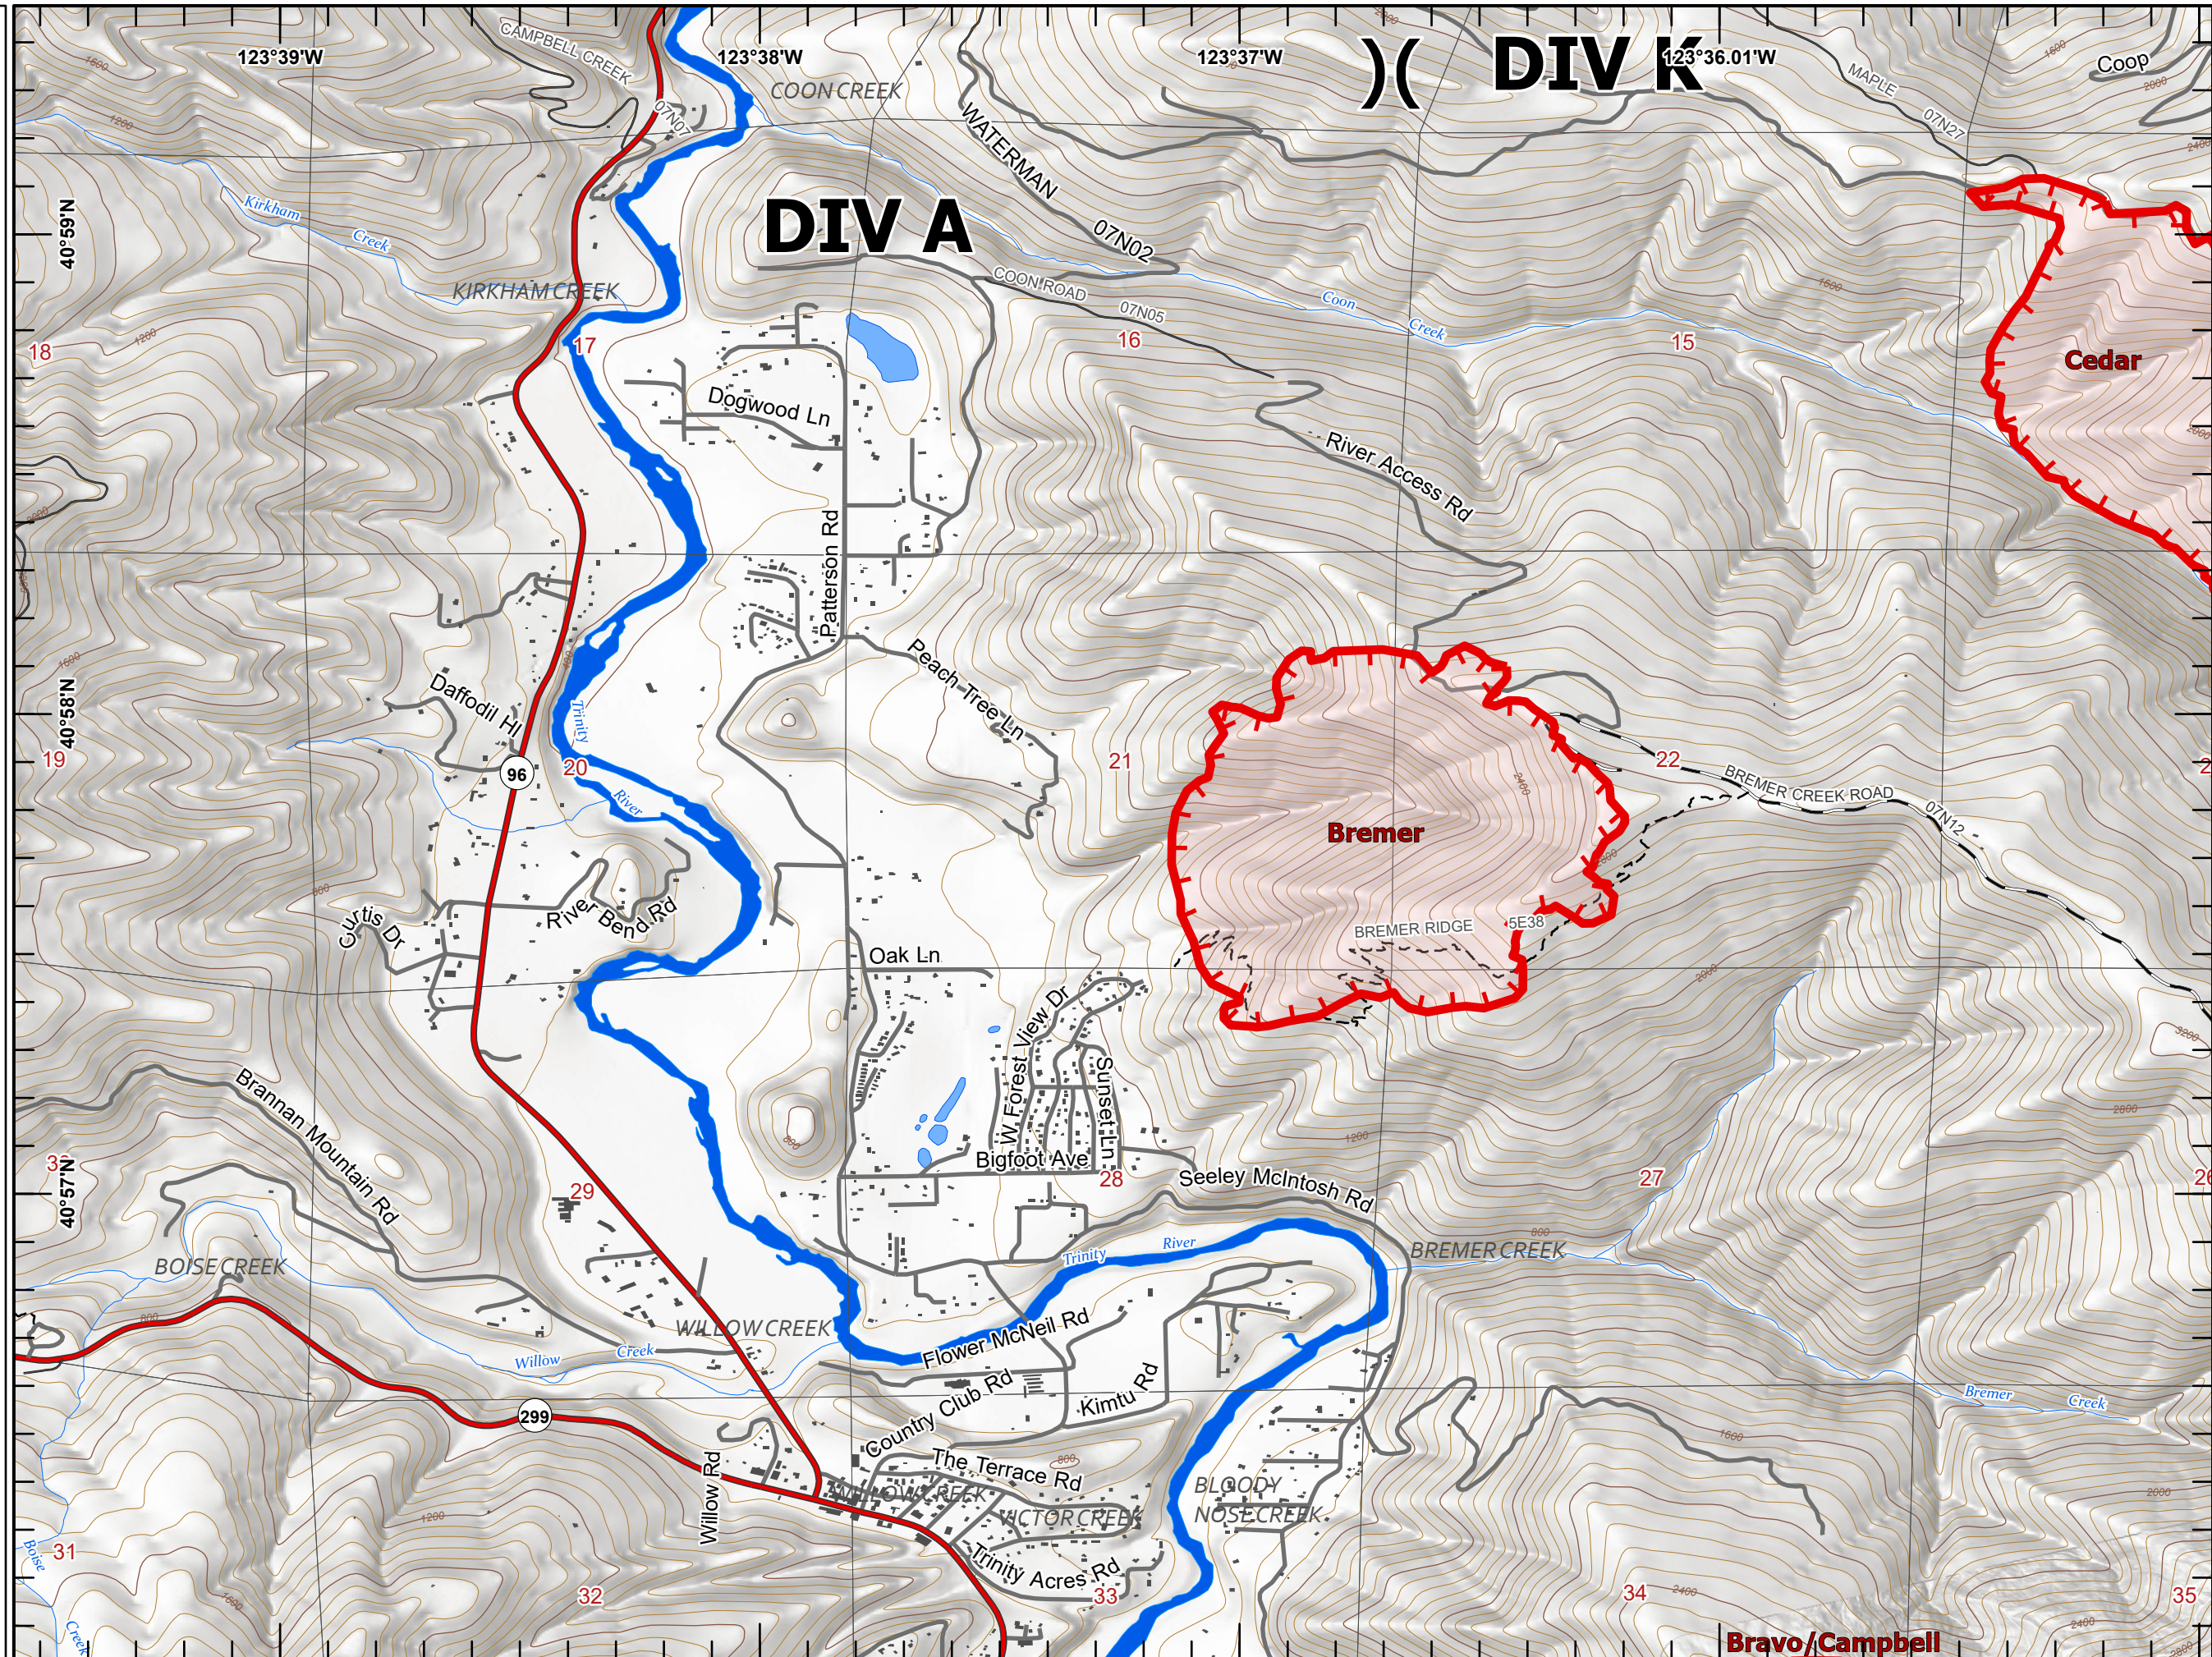

IAP
2022 SRF
Lightning Complex

CA-SRF-000620
 8/8/2022

Page: Index

-) (Division Break
-] [Branch Break
- Drop Point
- Ⓜ Repeater
- ▬ Uncontained
- ▭ Wildfire Daily Fire Perimeter

Miles
 0 1/4 2 1/2

1:120,000

Last Updated
 8/8/2022
 00:23

IAP 2022 SRF Lightning Complex

CA-SRF-000620
8/8/2022

Page: A2

-) (Division Break
- ▬ Uncontained
- ▭ Wildfire Daily Fire Perimeter

Miles
0 1/4 1/2
1:24,000
Last Updated
8/8/2022
00:23

Bravo/Campbell

IAP 2022 SRF Lightning Complex

CA-SRF-000620
8/8/2022

Page: A3

- () Division Break
- Uncontained
- ▭ Wildfire Daily Fire Perimeter

Miles
0 1/4 1/2
1:24,000
Last Updated
8/8/2022
00:23

IAP 2022 SRF Lightning Complex

CA-SRF-000620
8/8/2022

Page: B3

-  Drop Point
-  Uncontained
-  Wildfire Daily Fire Perimeter

Miles
0 1/4 1/2
1:24,000
Last Updated
8/8/2022
00:23

IAP 2022 SRF Lightning Complex

CA-SRF-000620
8/8/2022

Page: C3