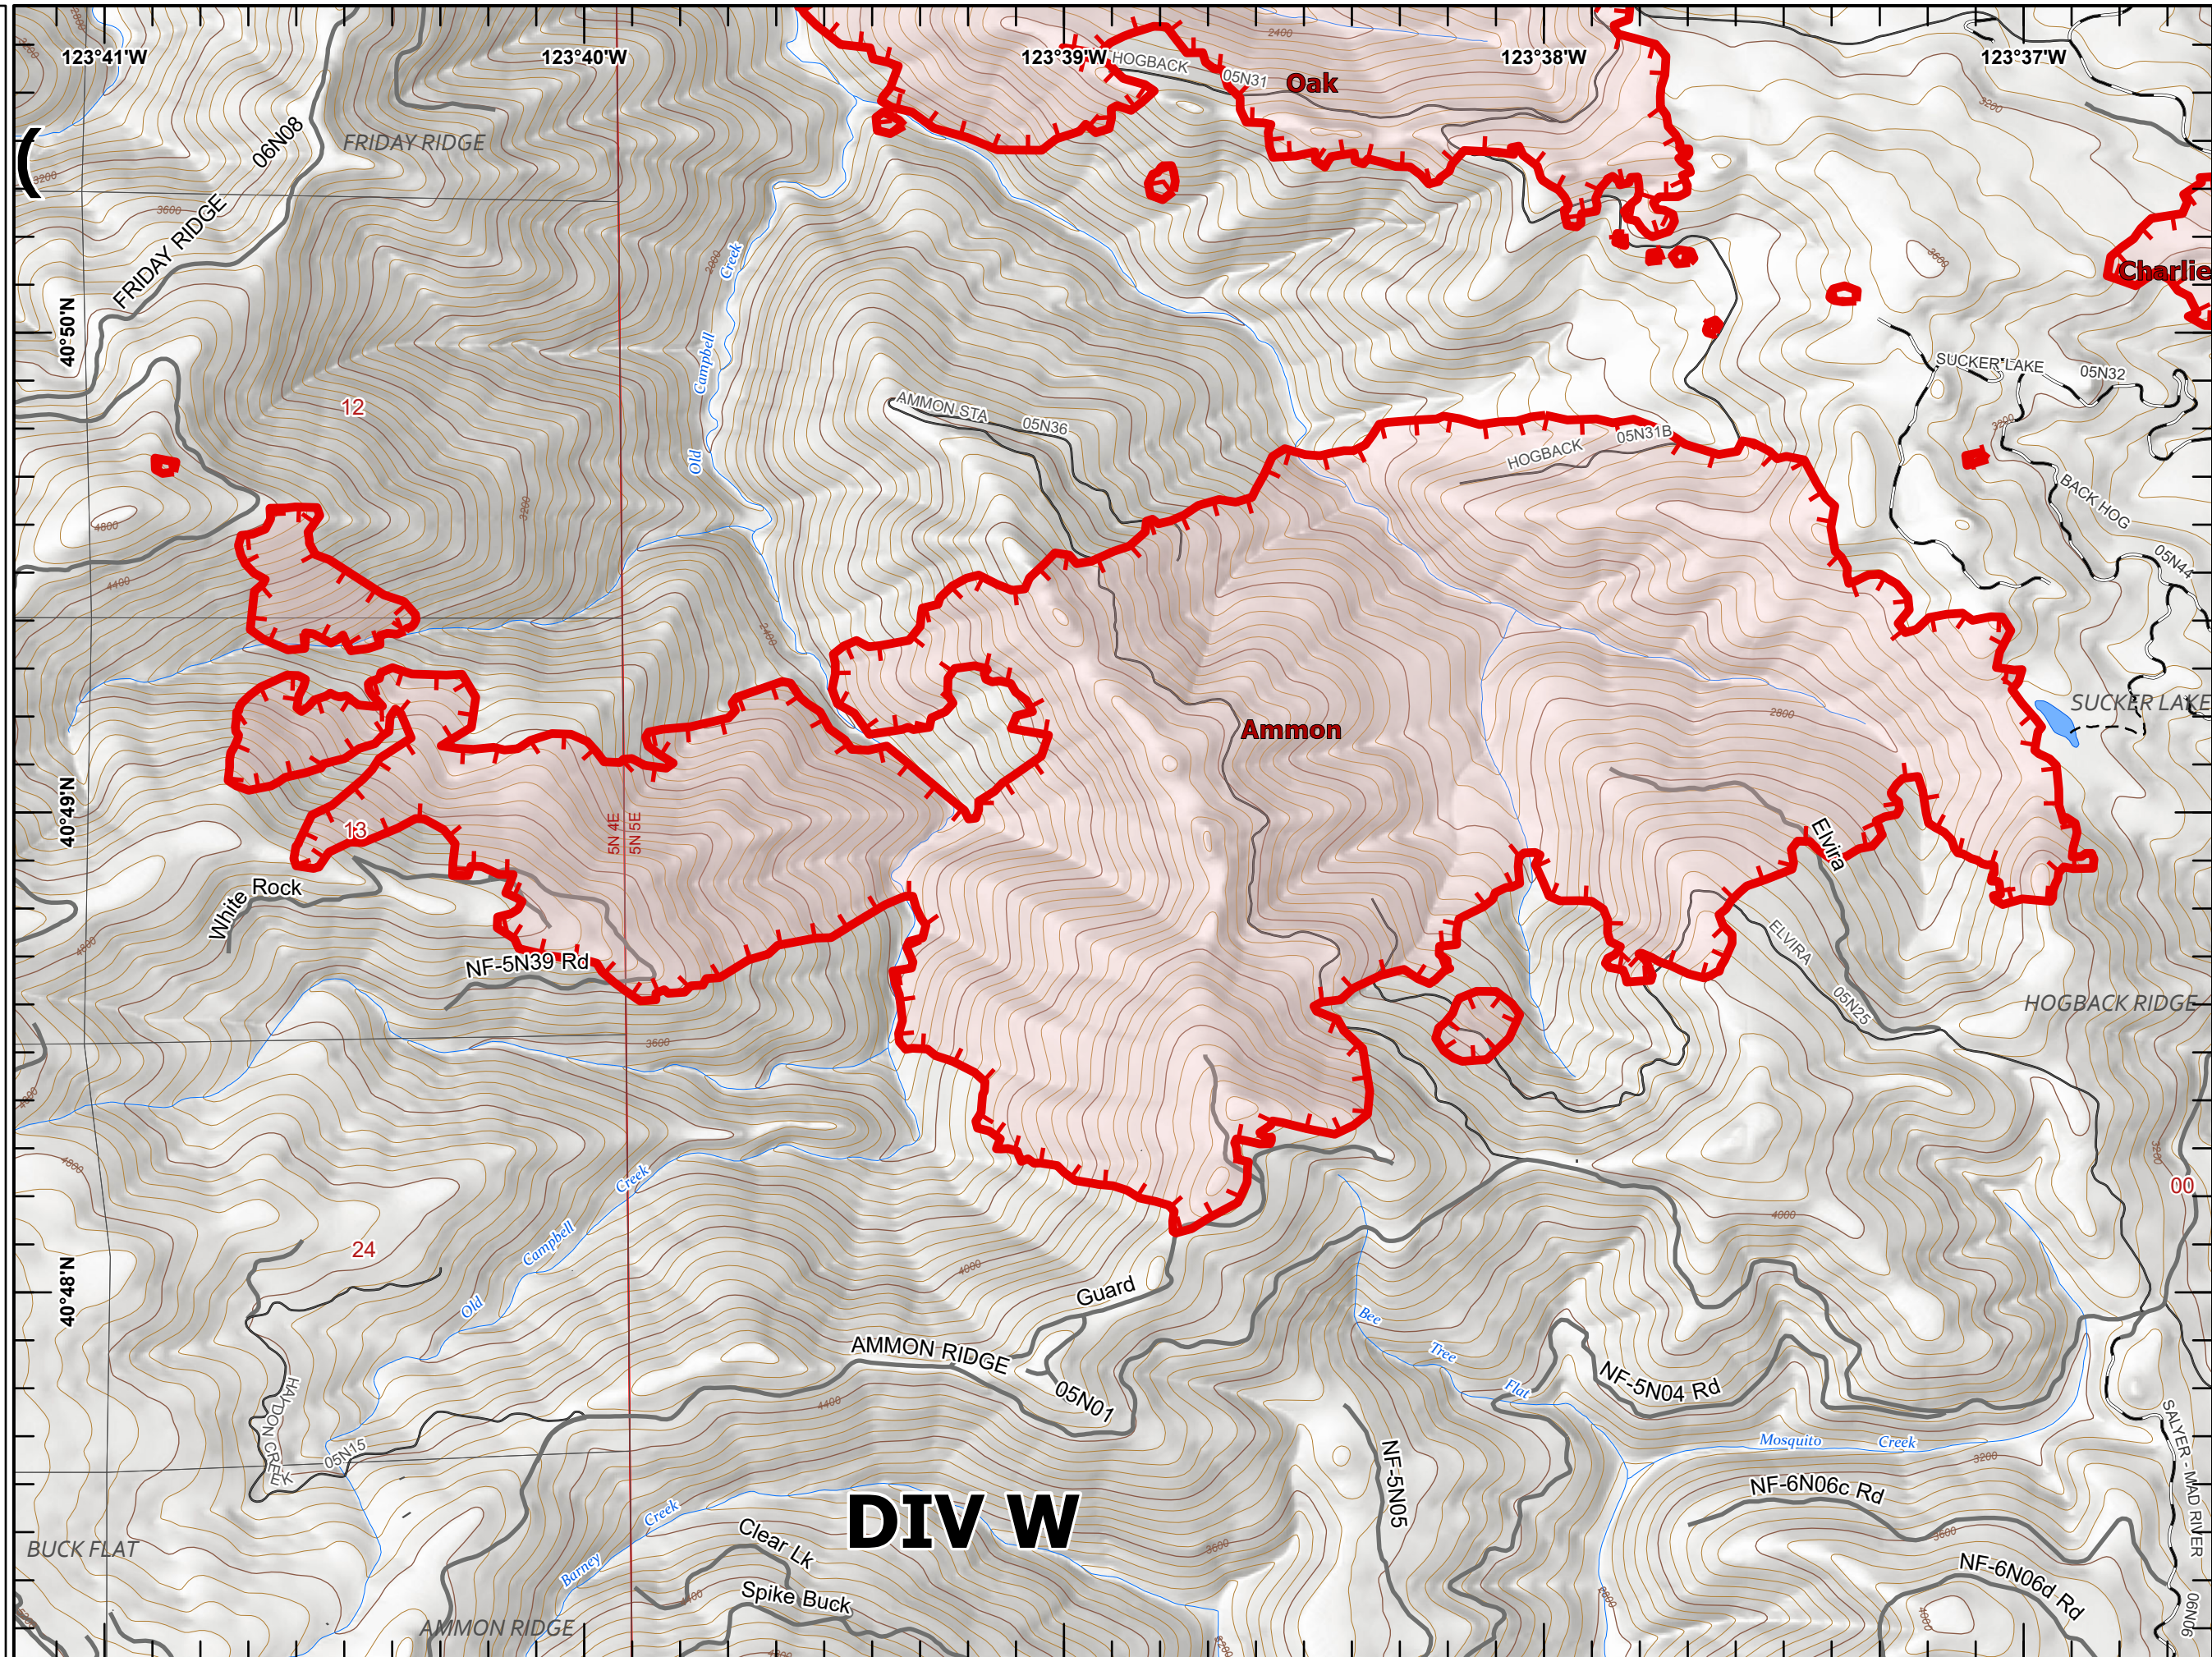

CA-SRF-000620
8/8/2022

Page: B3

-  Drop Point
-  Uncontained
-  Wildfire Daily Fire Perimeter

Miles
0 1/4 1/2
1:24,000
Last Updated
8/8/2022
00:23

IAP 2022 SRF Lightning Complex

CA-SRF-000620
8/8/2022

Page: C3

-  Uncontained
-  Wildfire Daily Fire Perimeter

Miles
0 1/4 1/2

1:24,000

Last Updated
8/8/2022
00:23

IAP 2022 SRF Lightning Complex

CA-SRF-000620
8/8/2022

Page: D1

- () Division Break
-  Uncontained
-  Wildfire Daily Fire Perimeter

Miles
0 1/4 1/2
1:24,000
Last Updated
8/8/2022
00:24

IAP 2022 SRF Lightning Complex

CA-SRF-000620
8/8/2022

Page: D3

- () Division Break
- ▬ Uncontained
- ▭ Wildfire Daily Fire Perimeter

Miles
0 1/4 1/2
1:24,000
Last Updated
8/8/2022
00:24