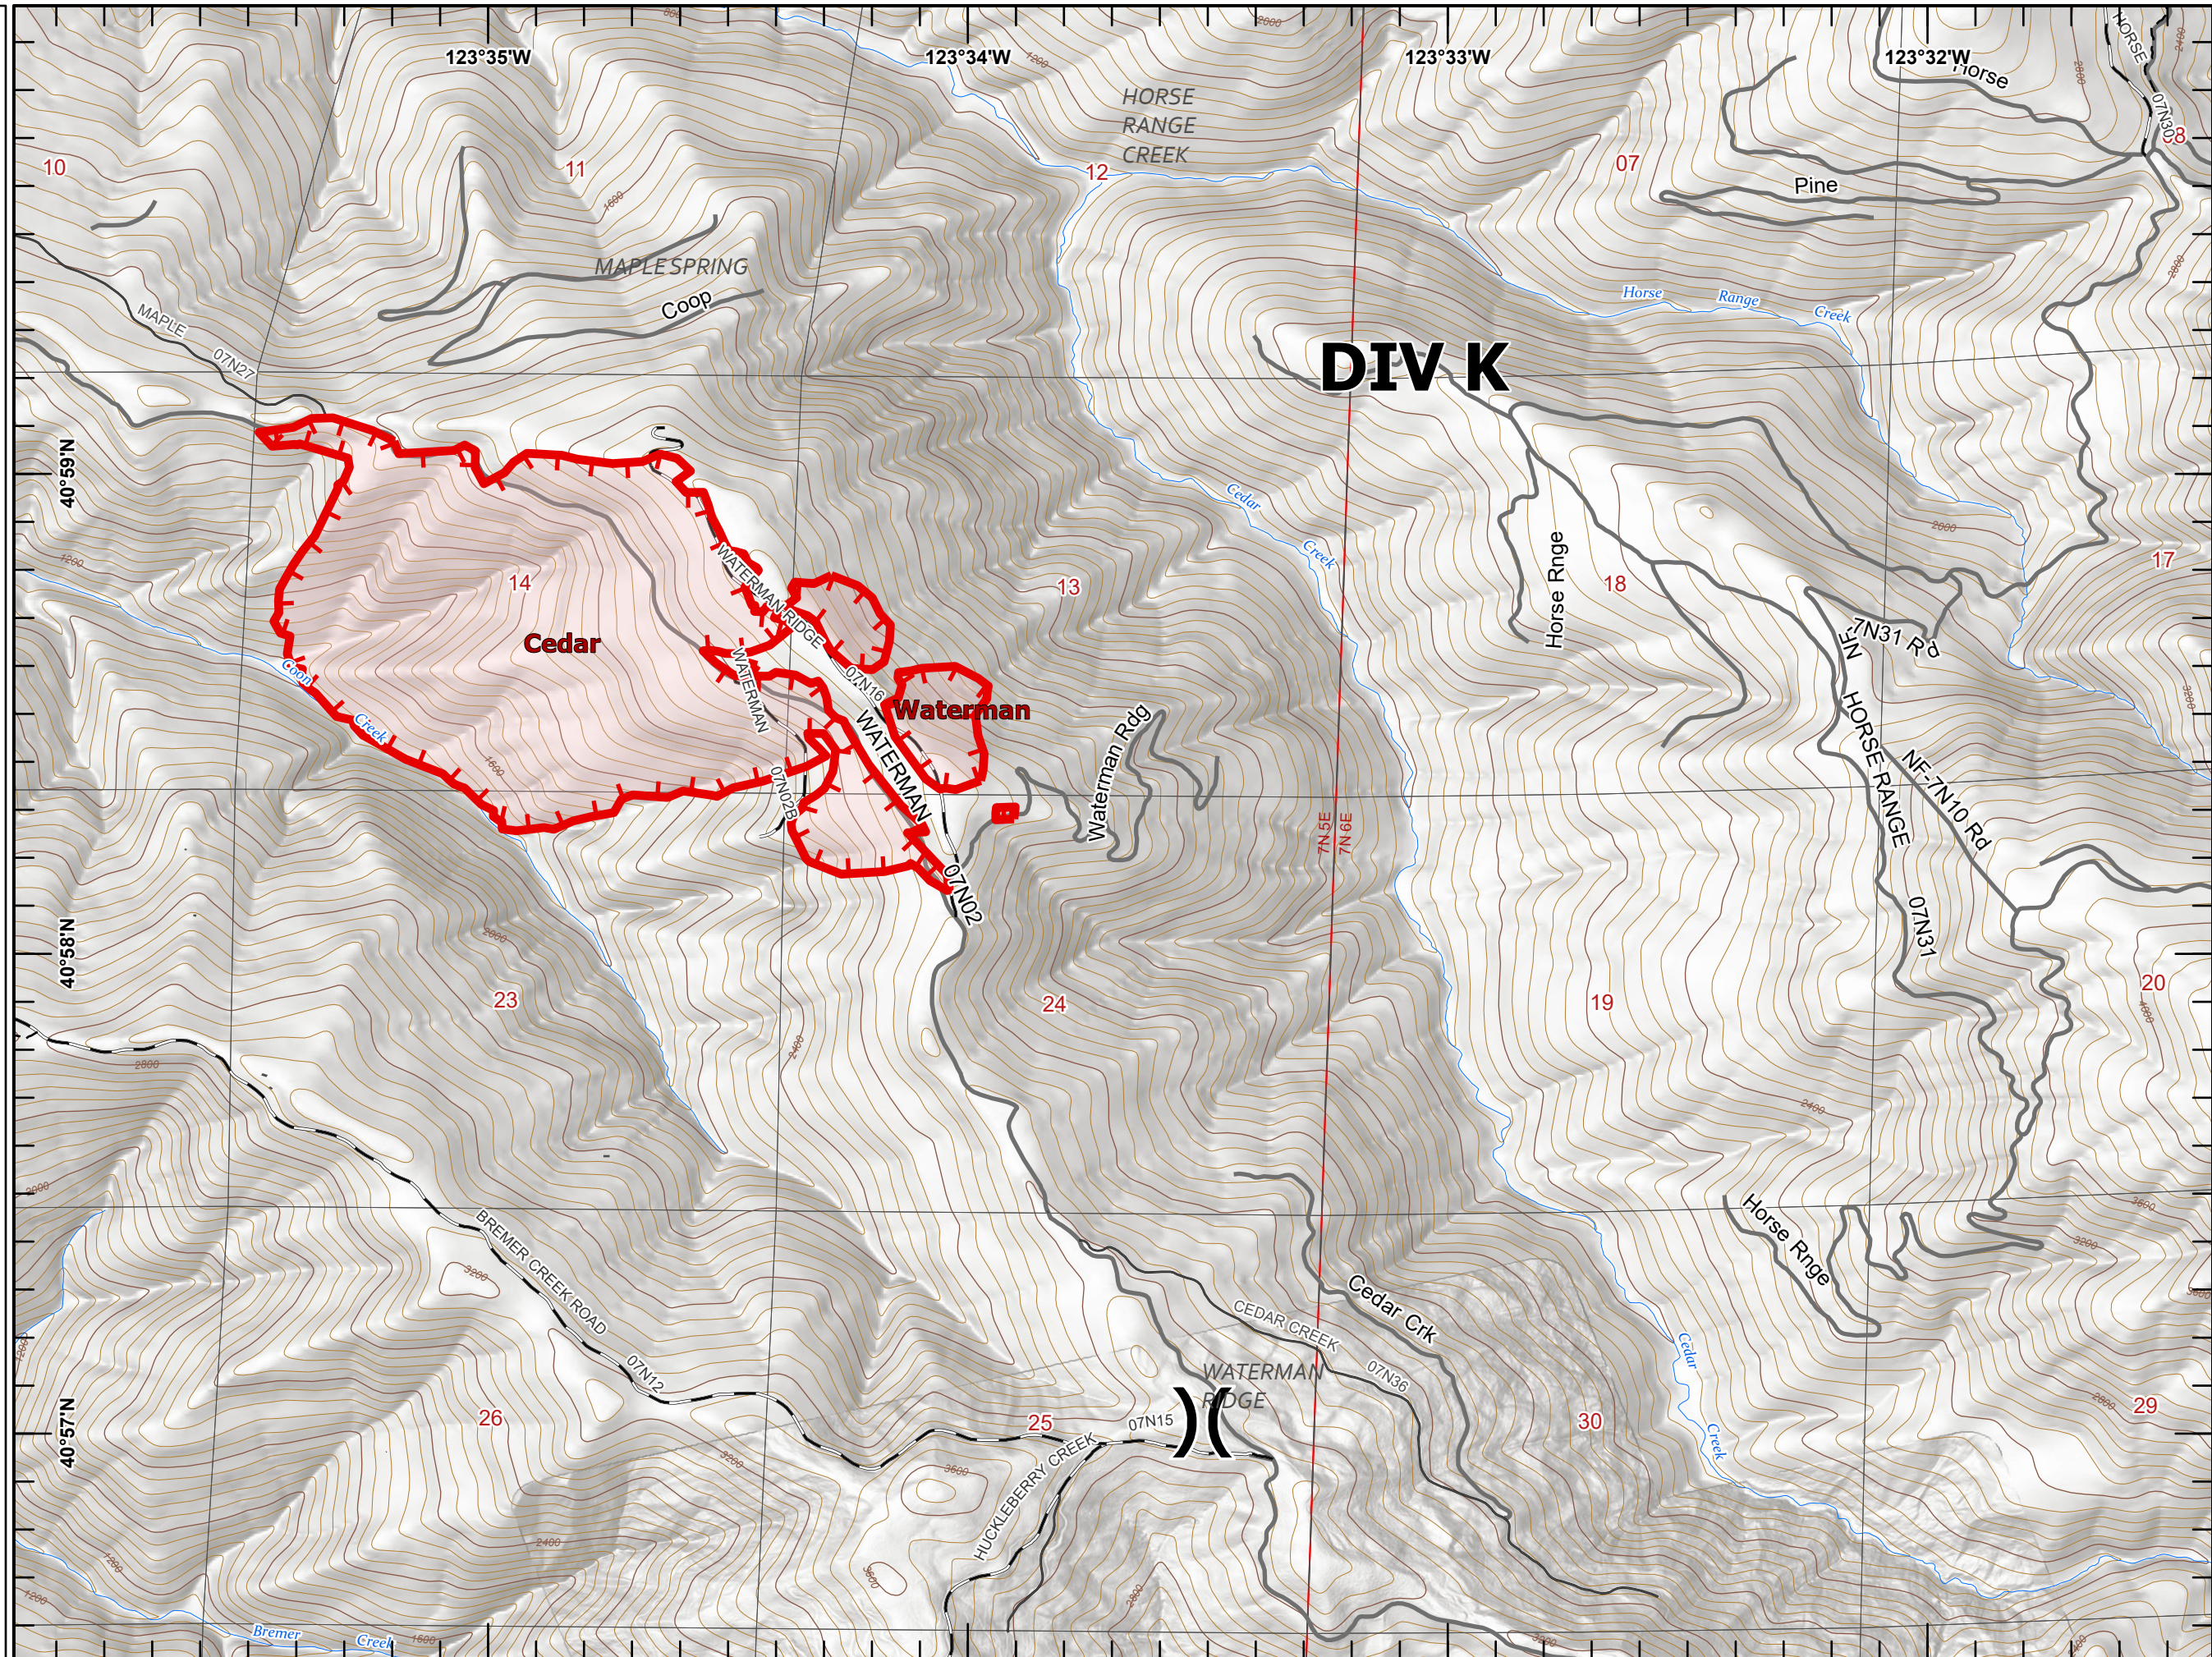

Last Updated
 8/8/2022
 00:23

IAP 2022 SRF Lightning Complex

CA-SRF-000620
8/8/2022

Page: A2

-) (Division Break
- ▬ Uncontained
- ▭ Wildfire Daily Fire Perimeter

Miles
0 1/4 1/2
1:24,000
Last Updated
8/8/2022
00:23

Bravo/Campbell

IAP 2022 SRF Lightning Complex

CA-SRF-000620
8/8/2022

Page: A3

- () Division Break
- Uncontained
- ▭ Wildfire Daily Fire Perimeter

Miles
0 1/4 1/2
1:24,000
Last Updated
8/8/2022
00:23

IAP 2022 SRF Lightning Complex

CA-SRF-000620
8/8/2022

Page: B3

-  Drop Point
-  Uncontained
-  Wildfire Daily Fire Perimeter

Miles
0 1/4 1/2
1:24,000
Last Updated
8/8/2022
00:23

IAP 2022 SRF Lightning Complex

CA-SRF-000620
8/8/2022

Page: C3

-  Uncontained
-  Wildfire Daily Fire Perimeter

Miles
0 1/4 1/2

1:24,000

Last Updated
8/8/2022
00:23

IAP 2022 SRF Lightning Complex

CA-SRF-000620
8/8/2022

Page: D1

- () Division Break
-  Uncontained
-  Wildfire Daily Fire Perimeter