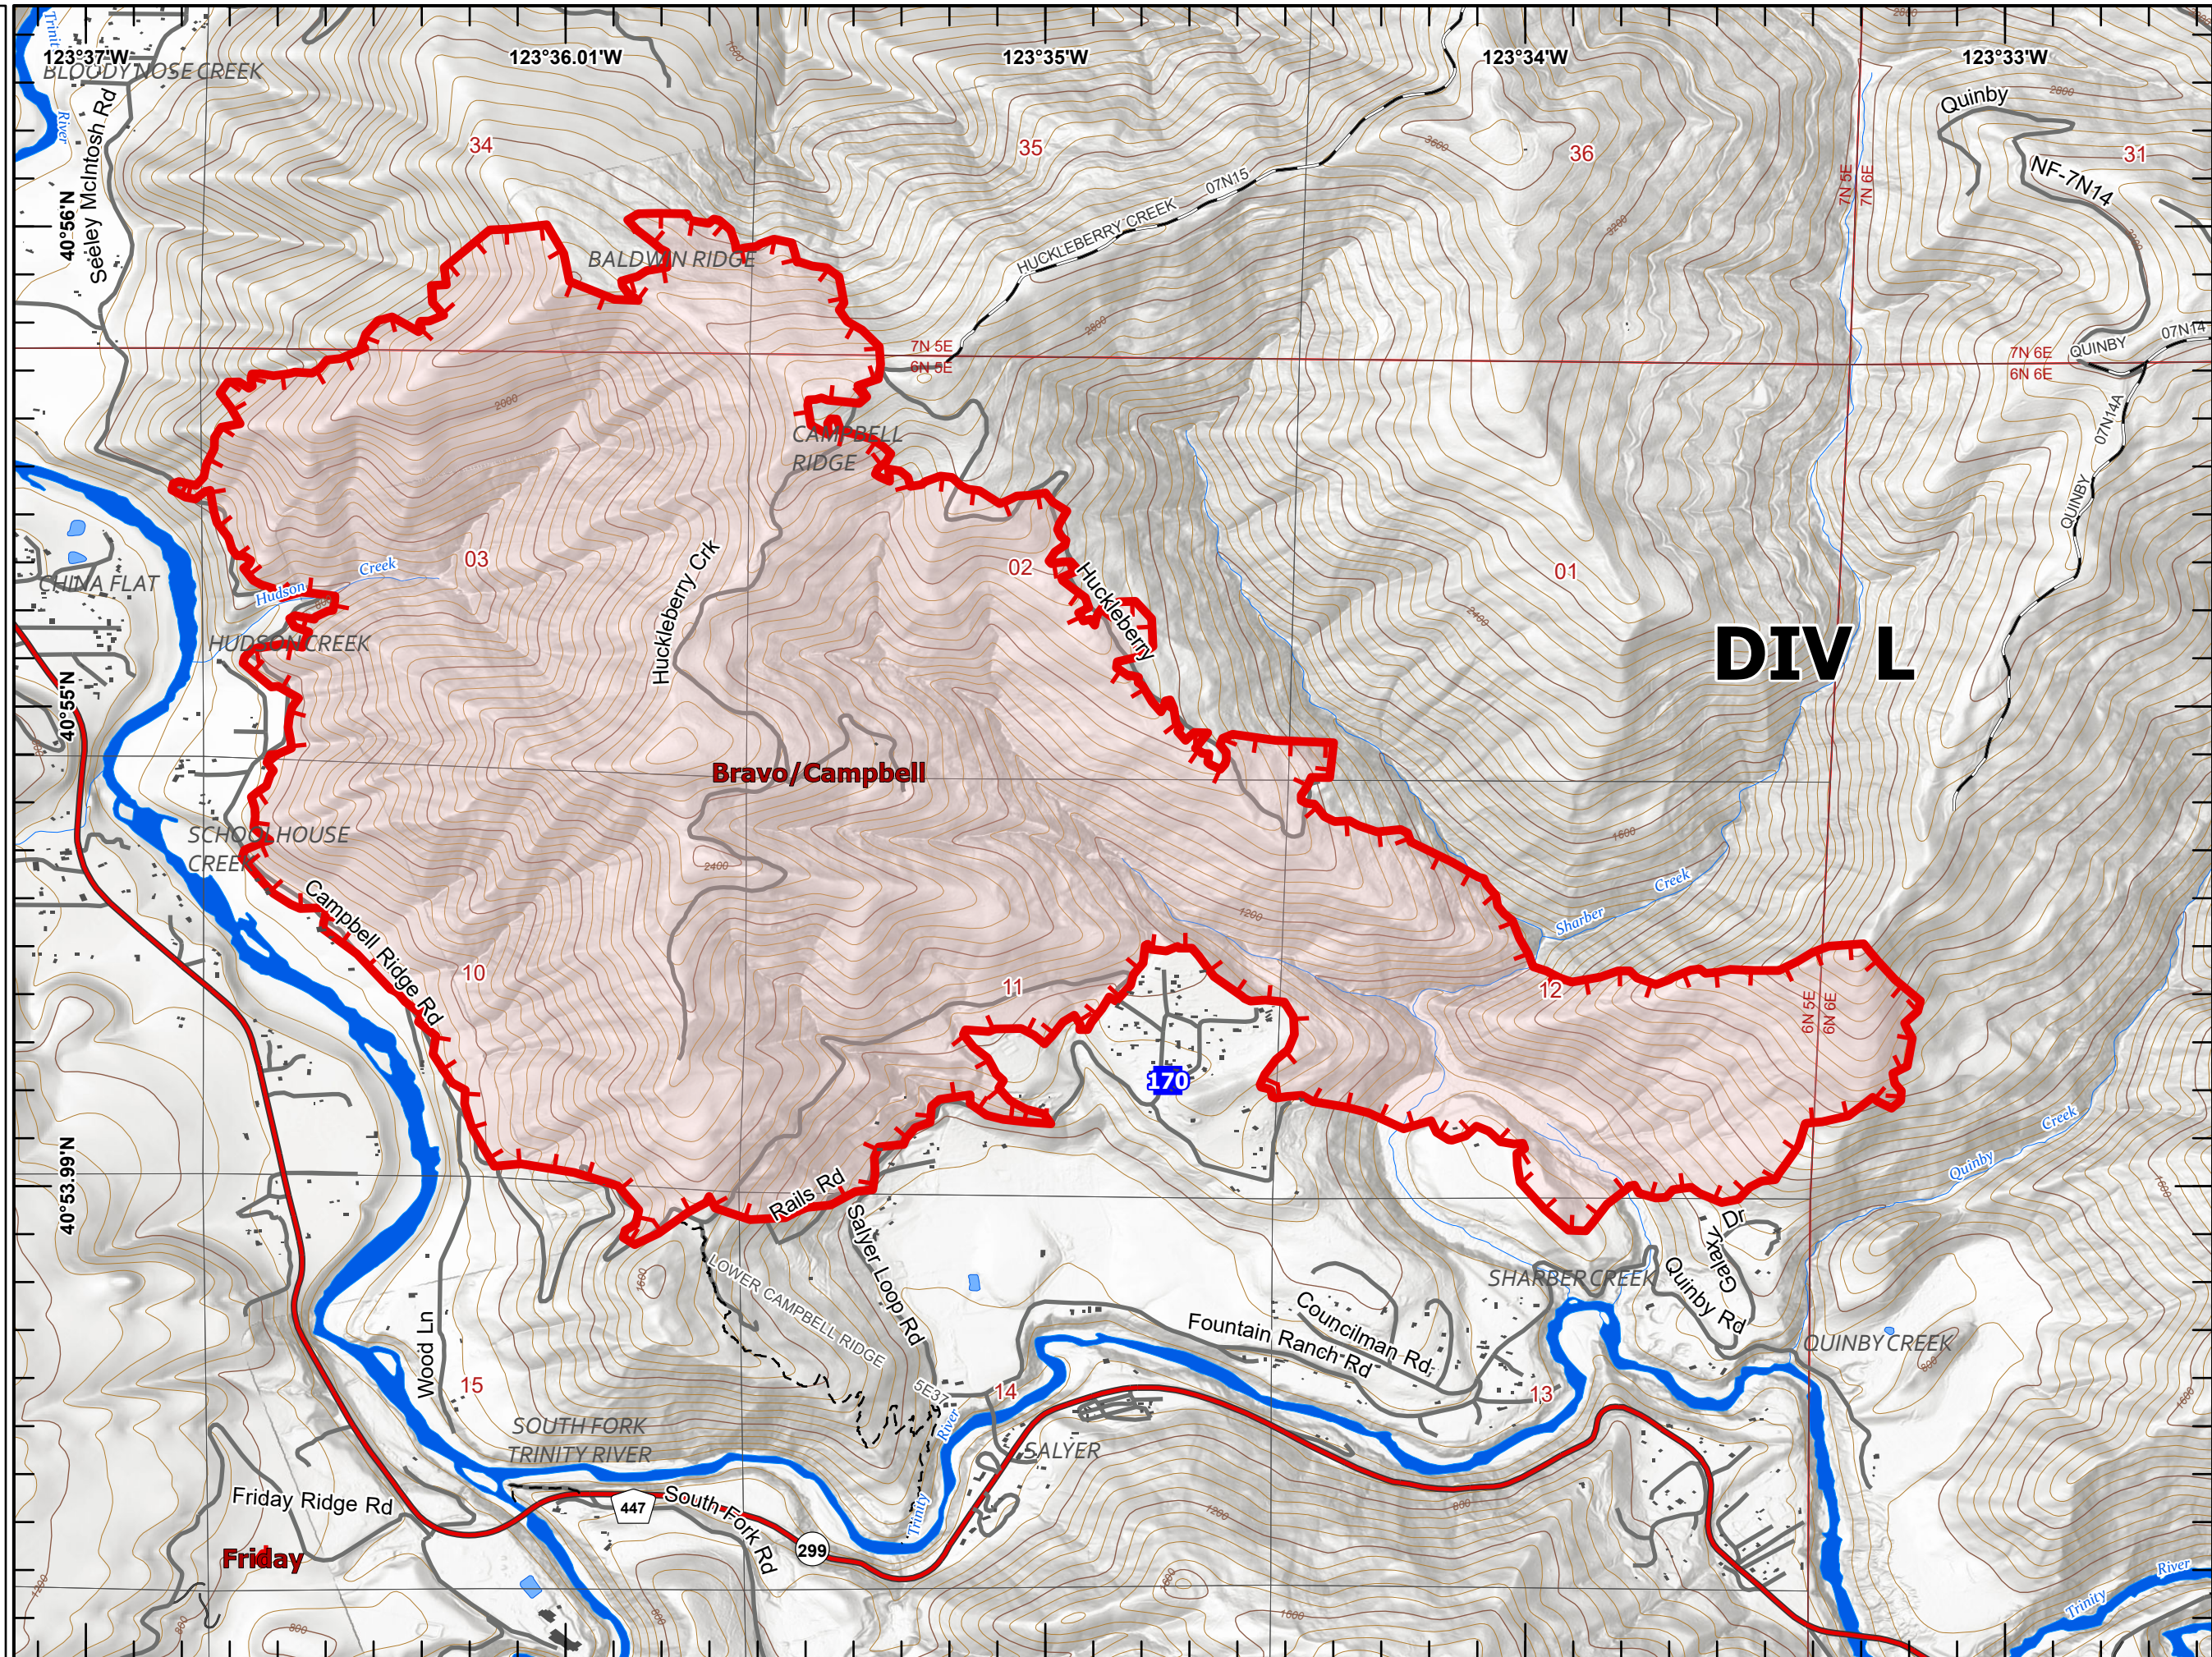

Bravo/Campbell

IAP 2022 SRF Lightning Complex

CA-SRF-000620
8/8/2022

Page: A3

- () Division Break
- Uncontained
- ▭ Wildfire Daily Fire Perimeter

Miles
0 1/4 1/2
1:24,000
Last Updated
8/8/2022
00:23

IAP 2022 SRF Lightning Complex

CA-SRF-000620
8/8/2022

Page: B3

-  Drop Point
-  Uncontained
-  Wildfire Daily Fire Perimeter

Miles
0 1/4 1/2
1:24,000
Last Updated
8/8/2022
00:23

IAP 2022 SRF Lightning Complex

CA-SRF-000620
8/8/2022

Page: C3

-  Uncontained
-  Wildfire Daily Fire Perimeter

Miles
0 1/4 1/2

1:24,000

Last Updated
8/8/2022
00:23

IAP 2022 SRF Lightning Complex

CA-SRF-000620
8/8/2022

Page: D1

- () Division Break
-  Uncontained
-  Wildfire Daily Fire Perimeter

Miles
0 1/4 1/2
1:24,000
Last Updated
8/8/2022
00:24

IAP 2022 SRF Lightning Complex

CA-SRF-000620
8/8/2022

Page: D3

- () Division Break
- ▬ Uncontained
- ▭ Wildfire Daily Fire Perimeter

Miles
0 1/4 1/2
1:24,000
Last Updated
8/8/2022
00:24