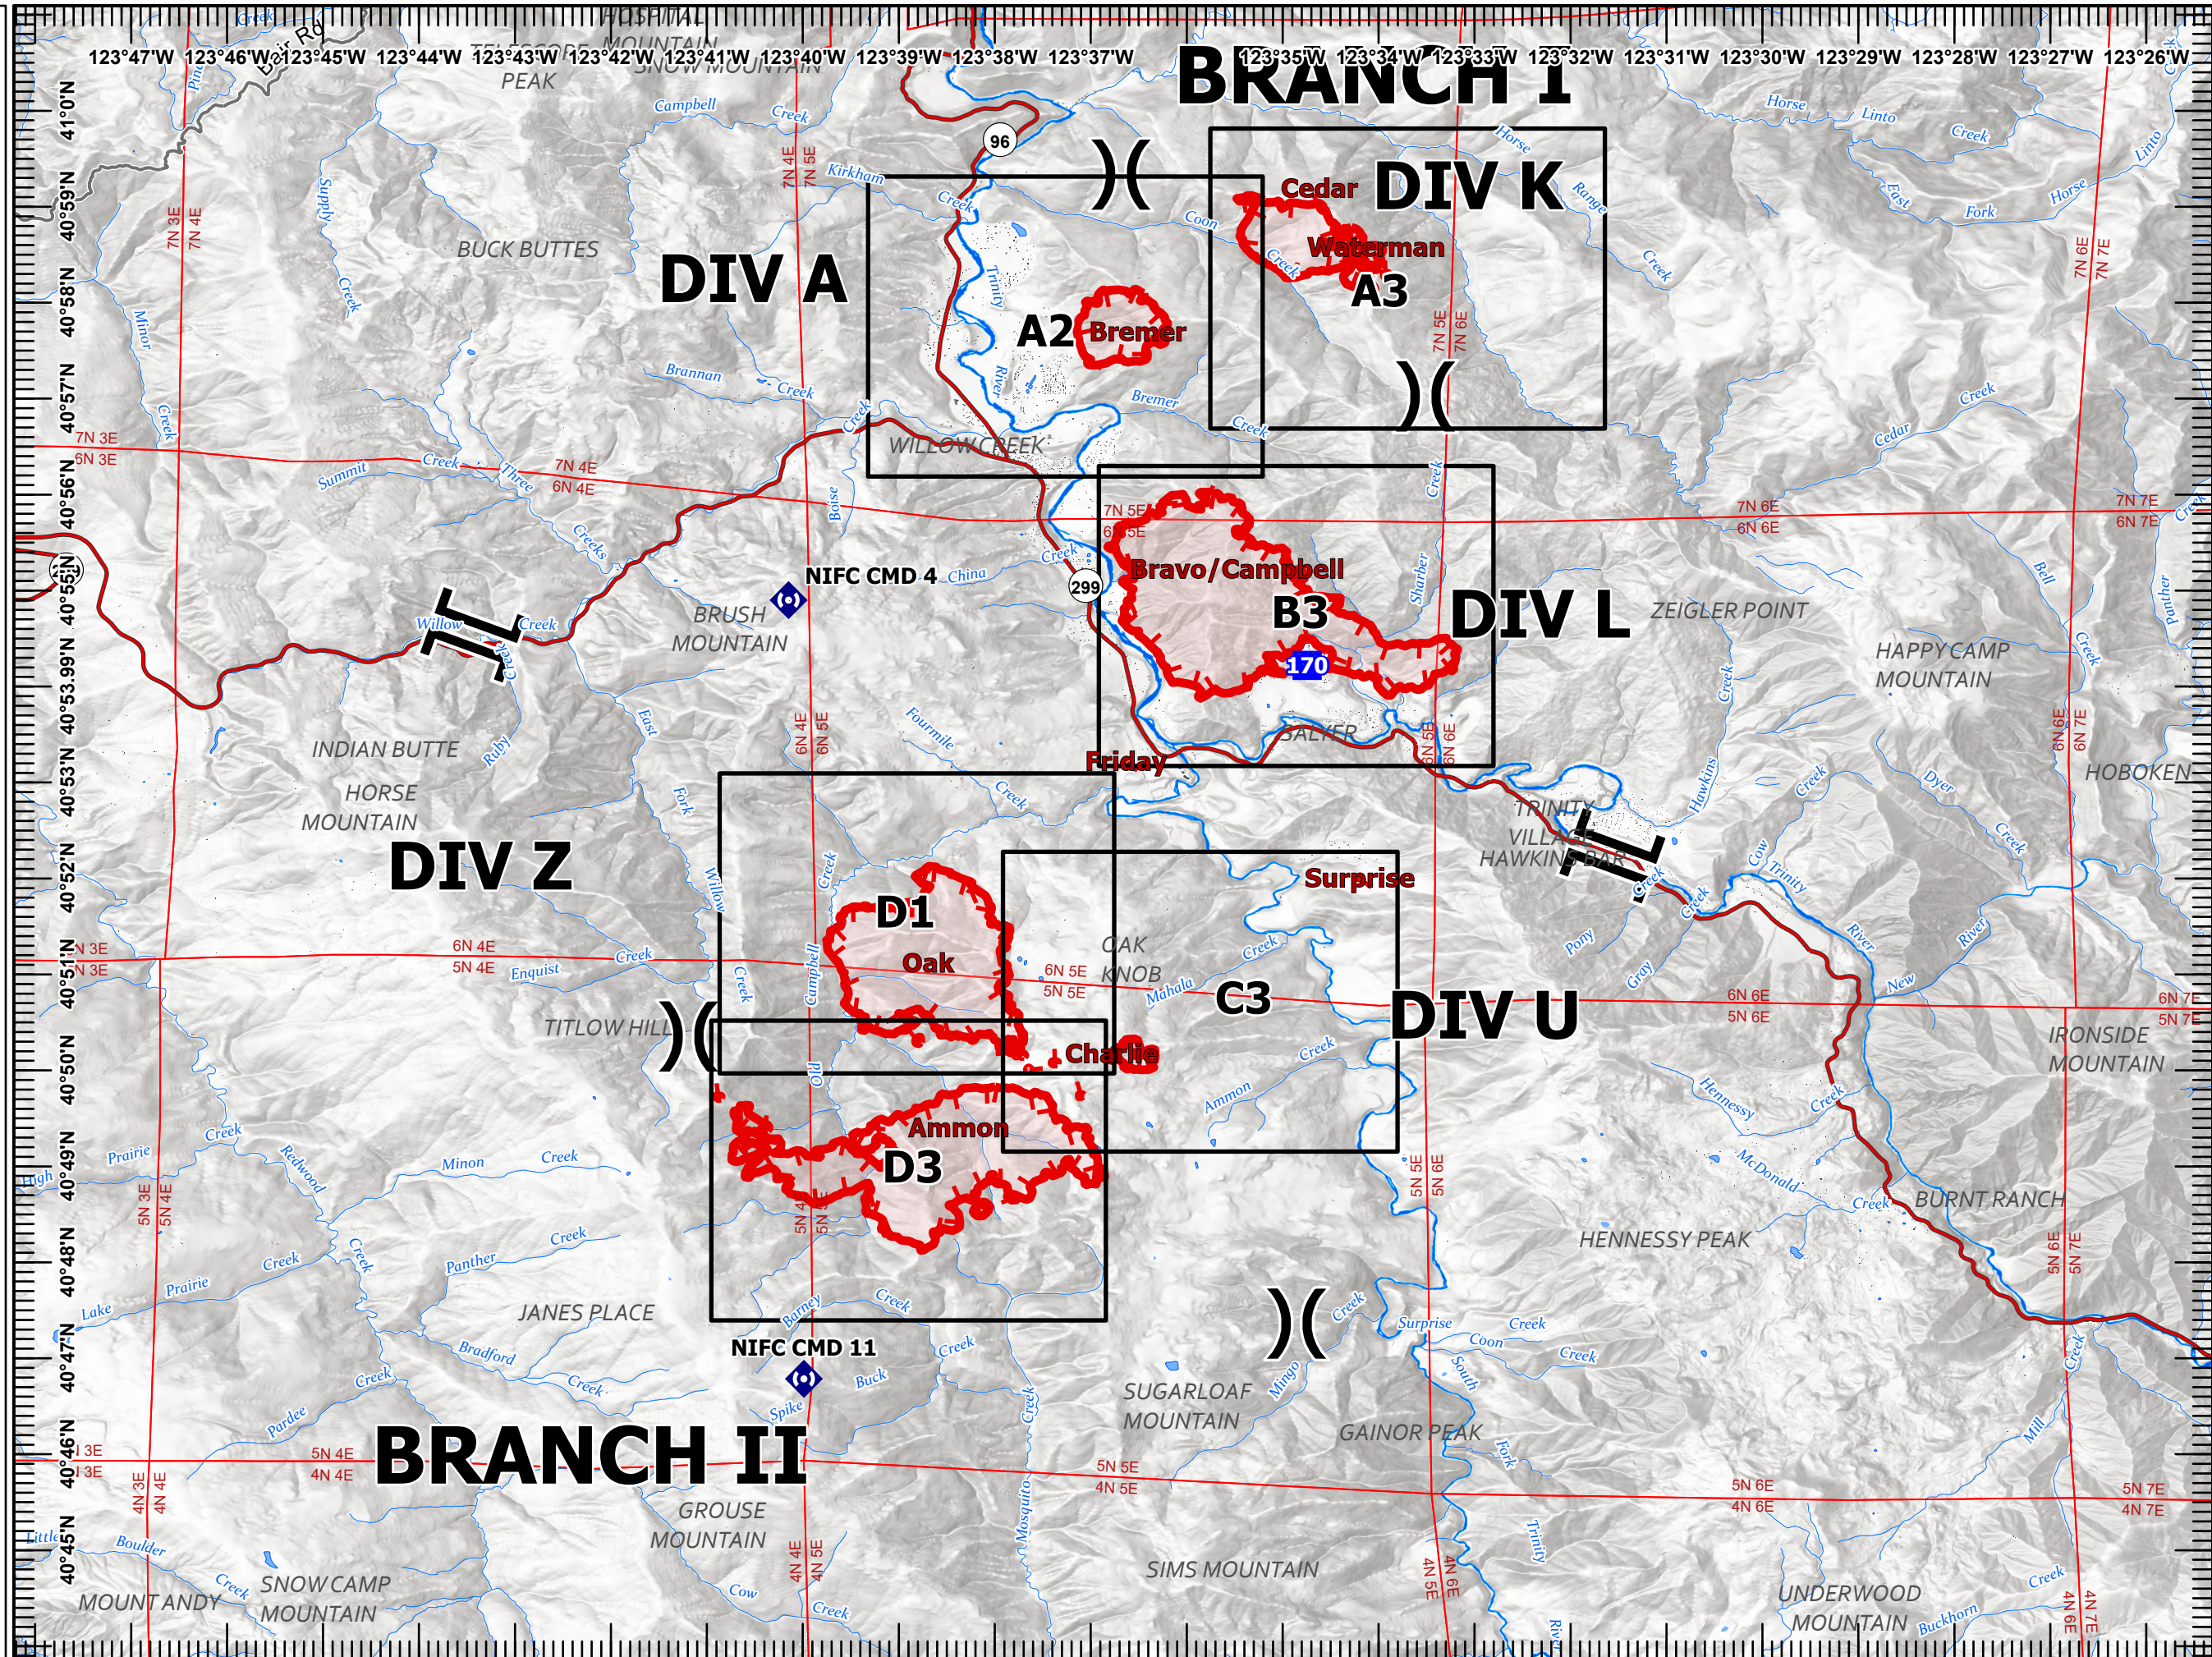

IAP
2022 SRF
Lightning Complex

CA-SRF-000620
 8/8/2022

Page: Index

-) (Division Break
-] [Branch Break
- Drop Point
- Ⓜ Repeater
- ▬ Uncontained
- ▭ Wildfire Daily Fire Perimeter

Miles
 0 1/4 2 1/2

1:120,000

Last Updated
 8/8/2022
 00:23

IAP 2022 SRF Lightning Complex

CA-SRF-000620
8/8/2022

Page: A2

-) (Division Break
- ▬ Uncontained
- ▭ Wildfire Daily Fire Perimeter

Miles
0 1/4 1/2
1:24,000
Last Updated
8/8/2022
00:23

Bravo/Campbell

IAP 2022 SRF Lightning Complex

CA-SRF-000620
8/8/2022

Page: A3

- () Division Break
- Uncontained
- ▭ Wildfire Daily Fire Perimeter

Miles
0 1/4 1/2
1:24,000
Last Updated
8/8/2022
00:23

IAP 2022 SRF Lightning Complex

CA-SRF-000620
8/8/2022

Page: B3

-  Drop Point
-  Uncontained
-  Wildfire Daily Fire Perimeter

Miles
0 1/4 1/2
1:24,000
Last Updated
8/8/2022
00:23

IAP 2022 SRF Lightning Complex

CA-SRF-000620
8/8/2022

Page: C3