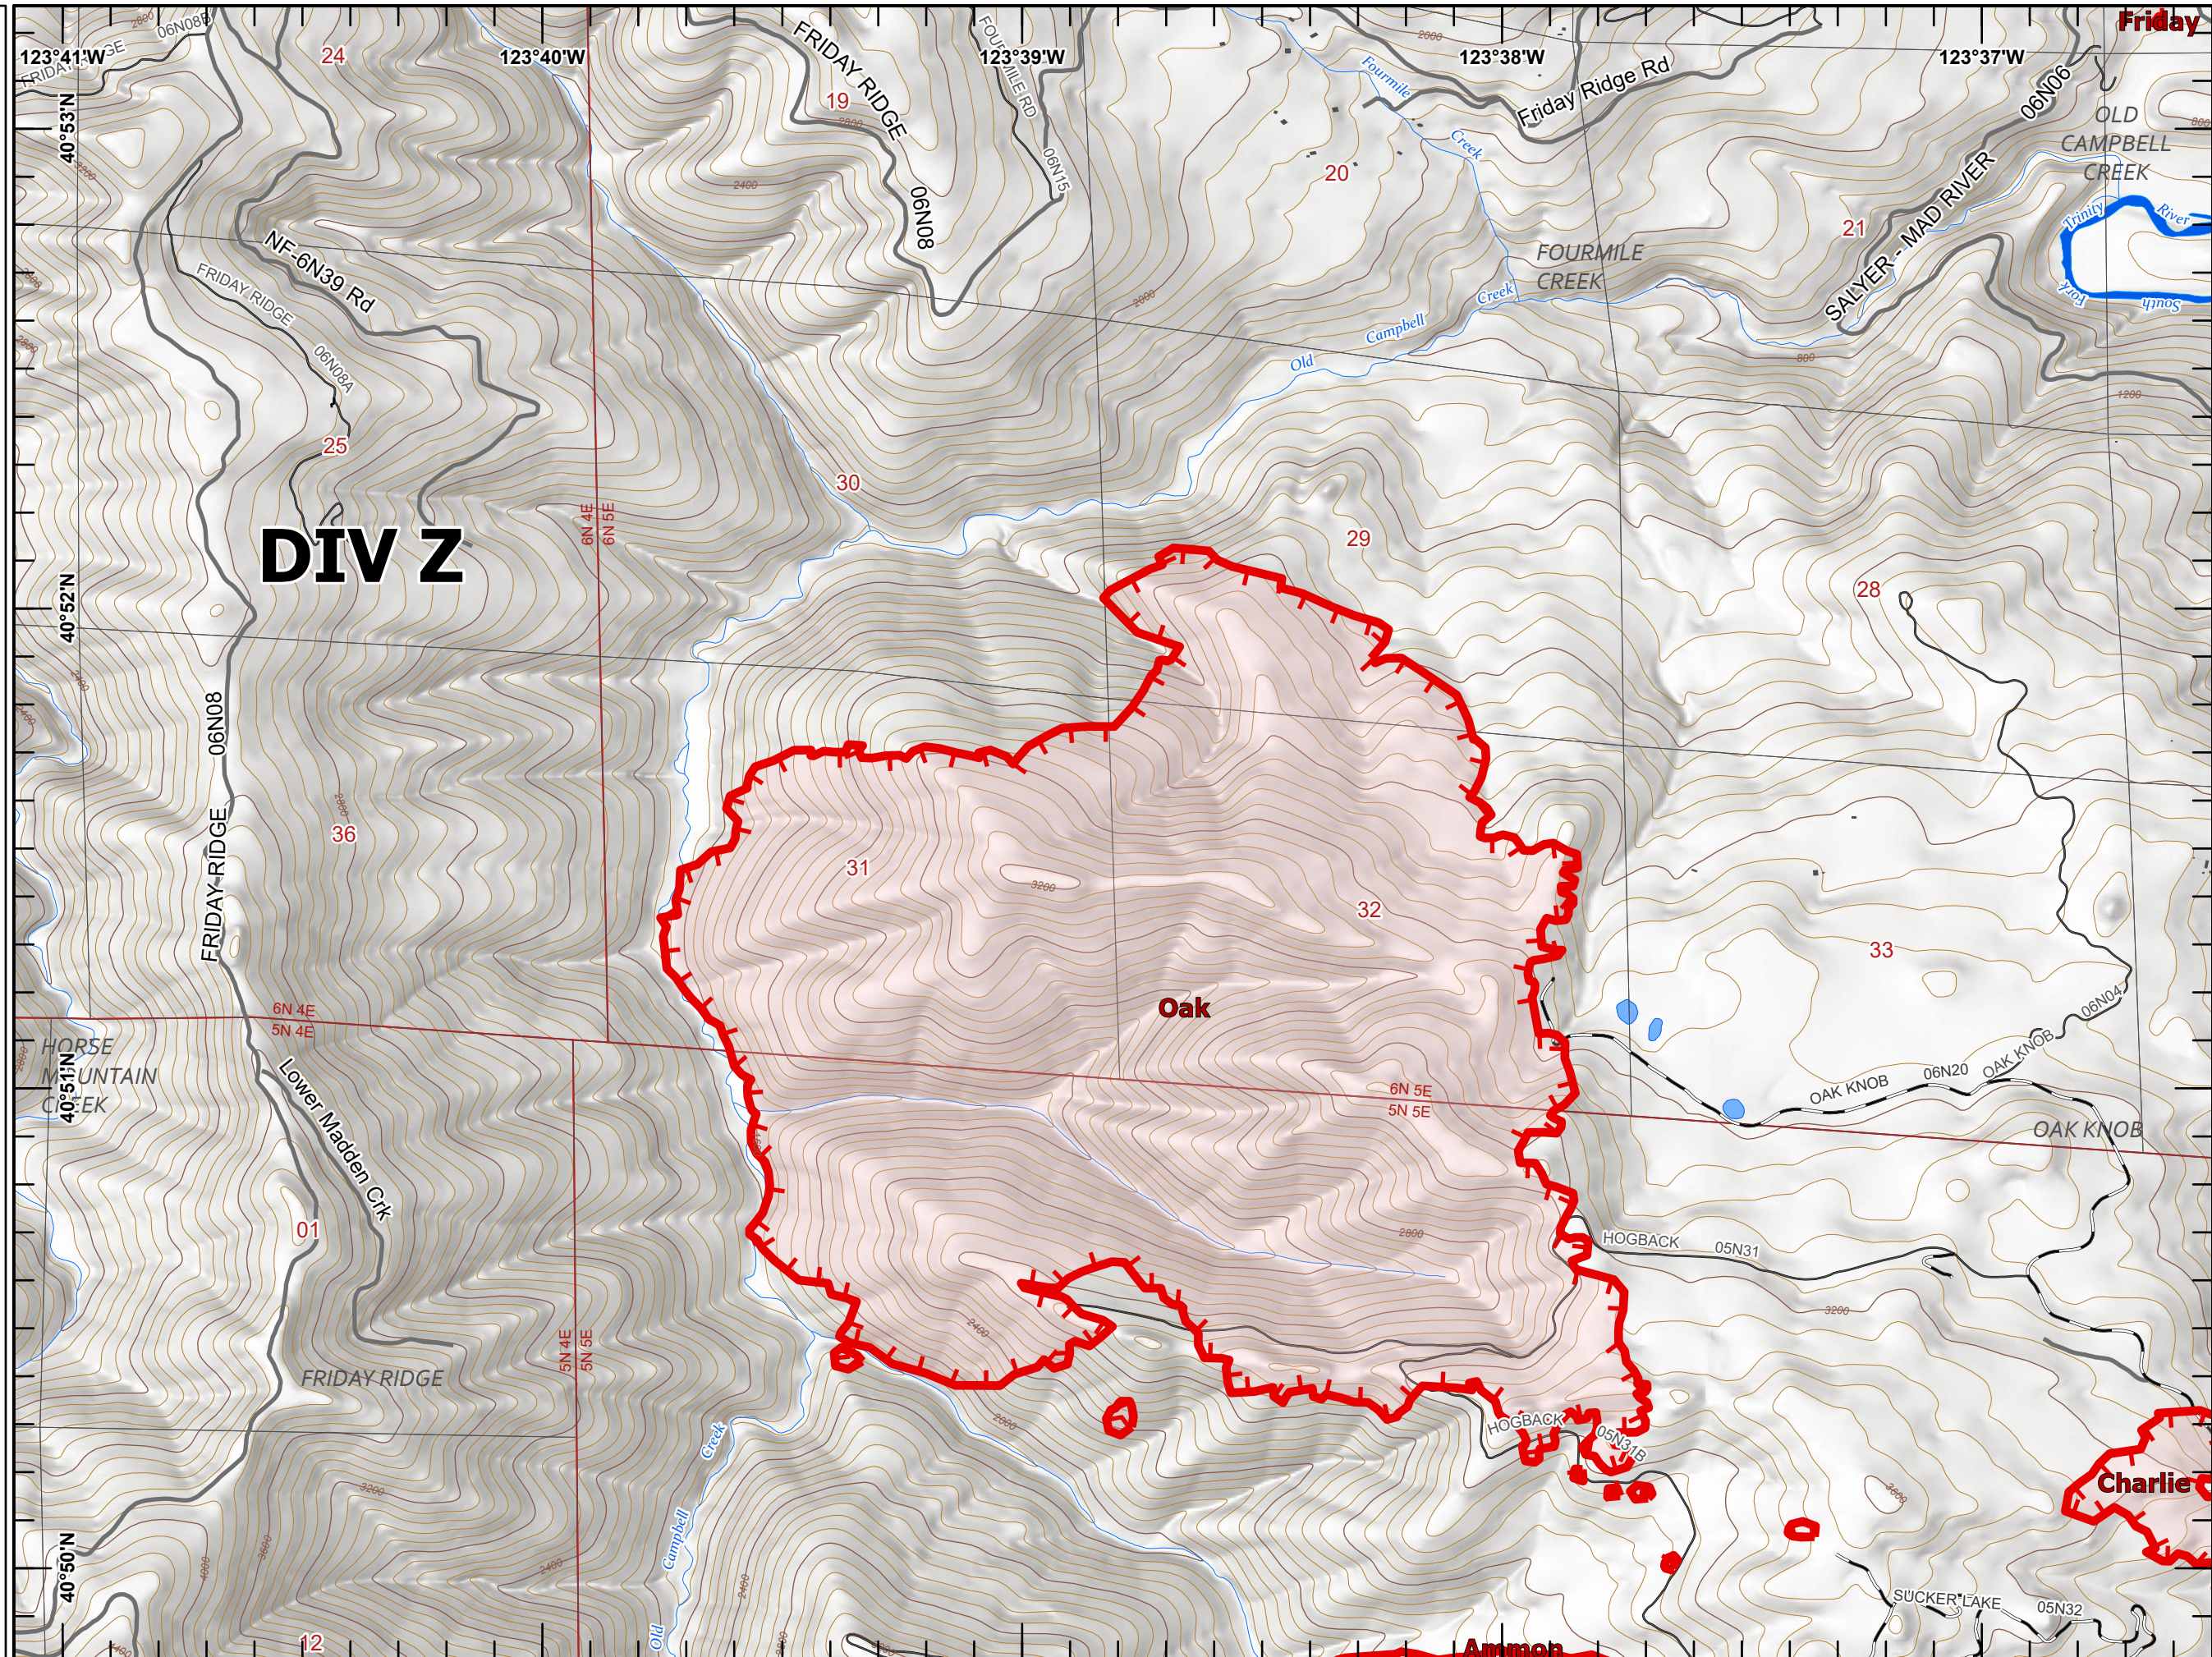

CA-SRF-000620
8/8/2022

Page: B3

-  Drop Point
-  Uncontained
-  Wildfire Daily Fire Perimeter

Miles
0 1/4 1/2
1:24,000
Last Updated
8/8/2022
00:23

IAP 2022 SRF Lightning Complex

CA-SRF-000620
8/8/2022

Page: C3

-  Uncontained
-  Wildfire Daily Fire Perimeter

Miles
0 1/4 1/2

1:24,000

Last Updated
8/8/2022
00:23

IAP 2022 SRF Lightning Complex

CA-SRF-000620
8/8/2022

Page: D1

- () Division Break
-  Uncontained
-  Wildfire Daily Fire Perimeter

Miles
0 1/4 1/2
1:24,000
Last Updated
8/8/2022
00:24

IAP 2022 SRF Lightning Complex

CA-SRF-000620
8/8/2022

Page: D3

- () Division Break
- ▬ Uncontained
- ▭ Wildfire Daily Fire Perimeter

Miles
0 1/4 1/2
1:24,000
Last Updated
8/8/2022
00:24