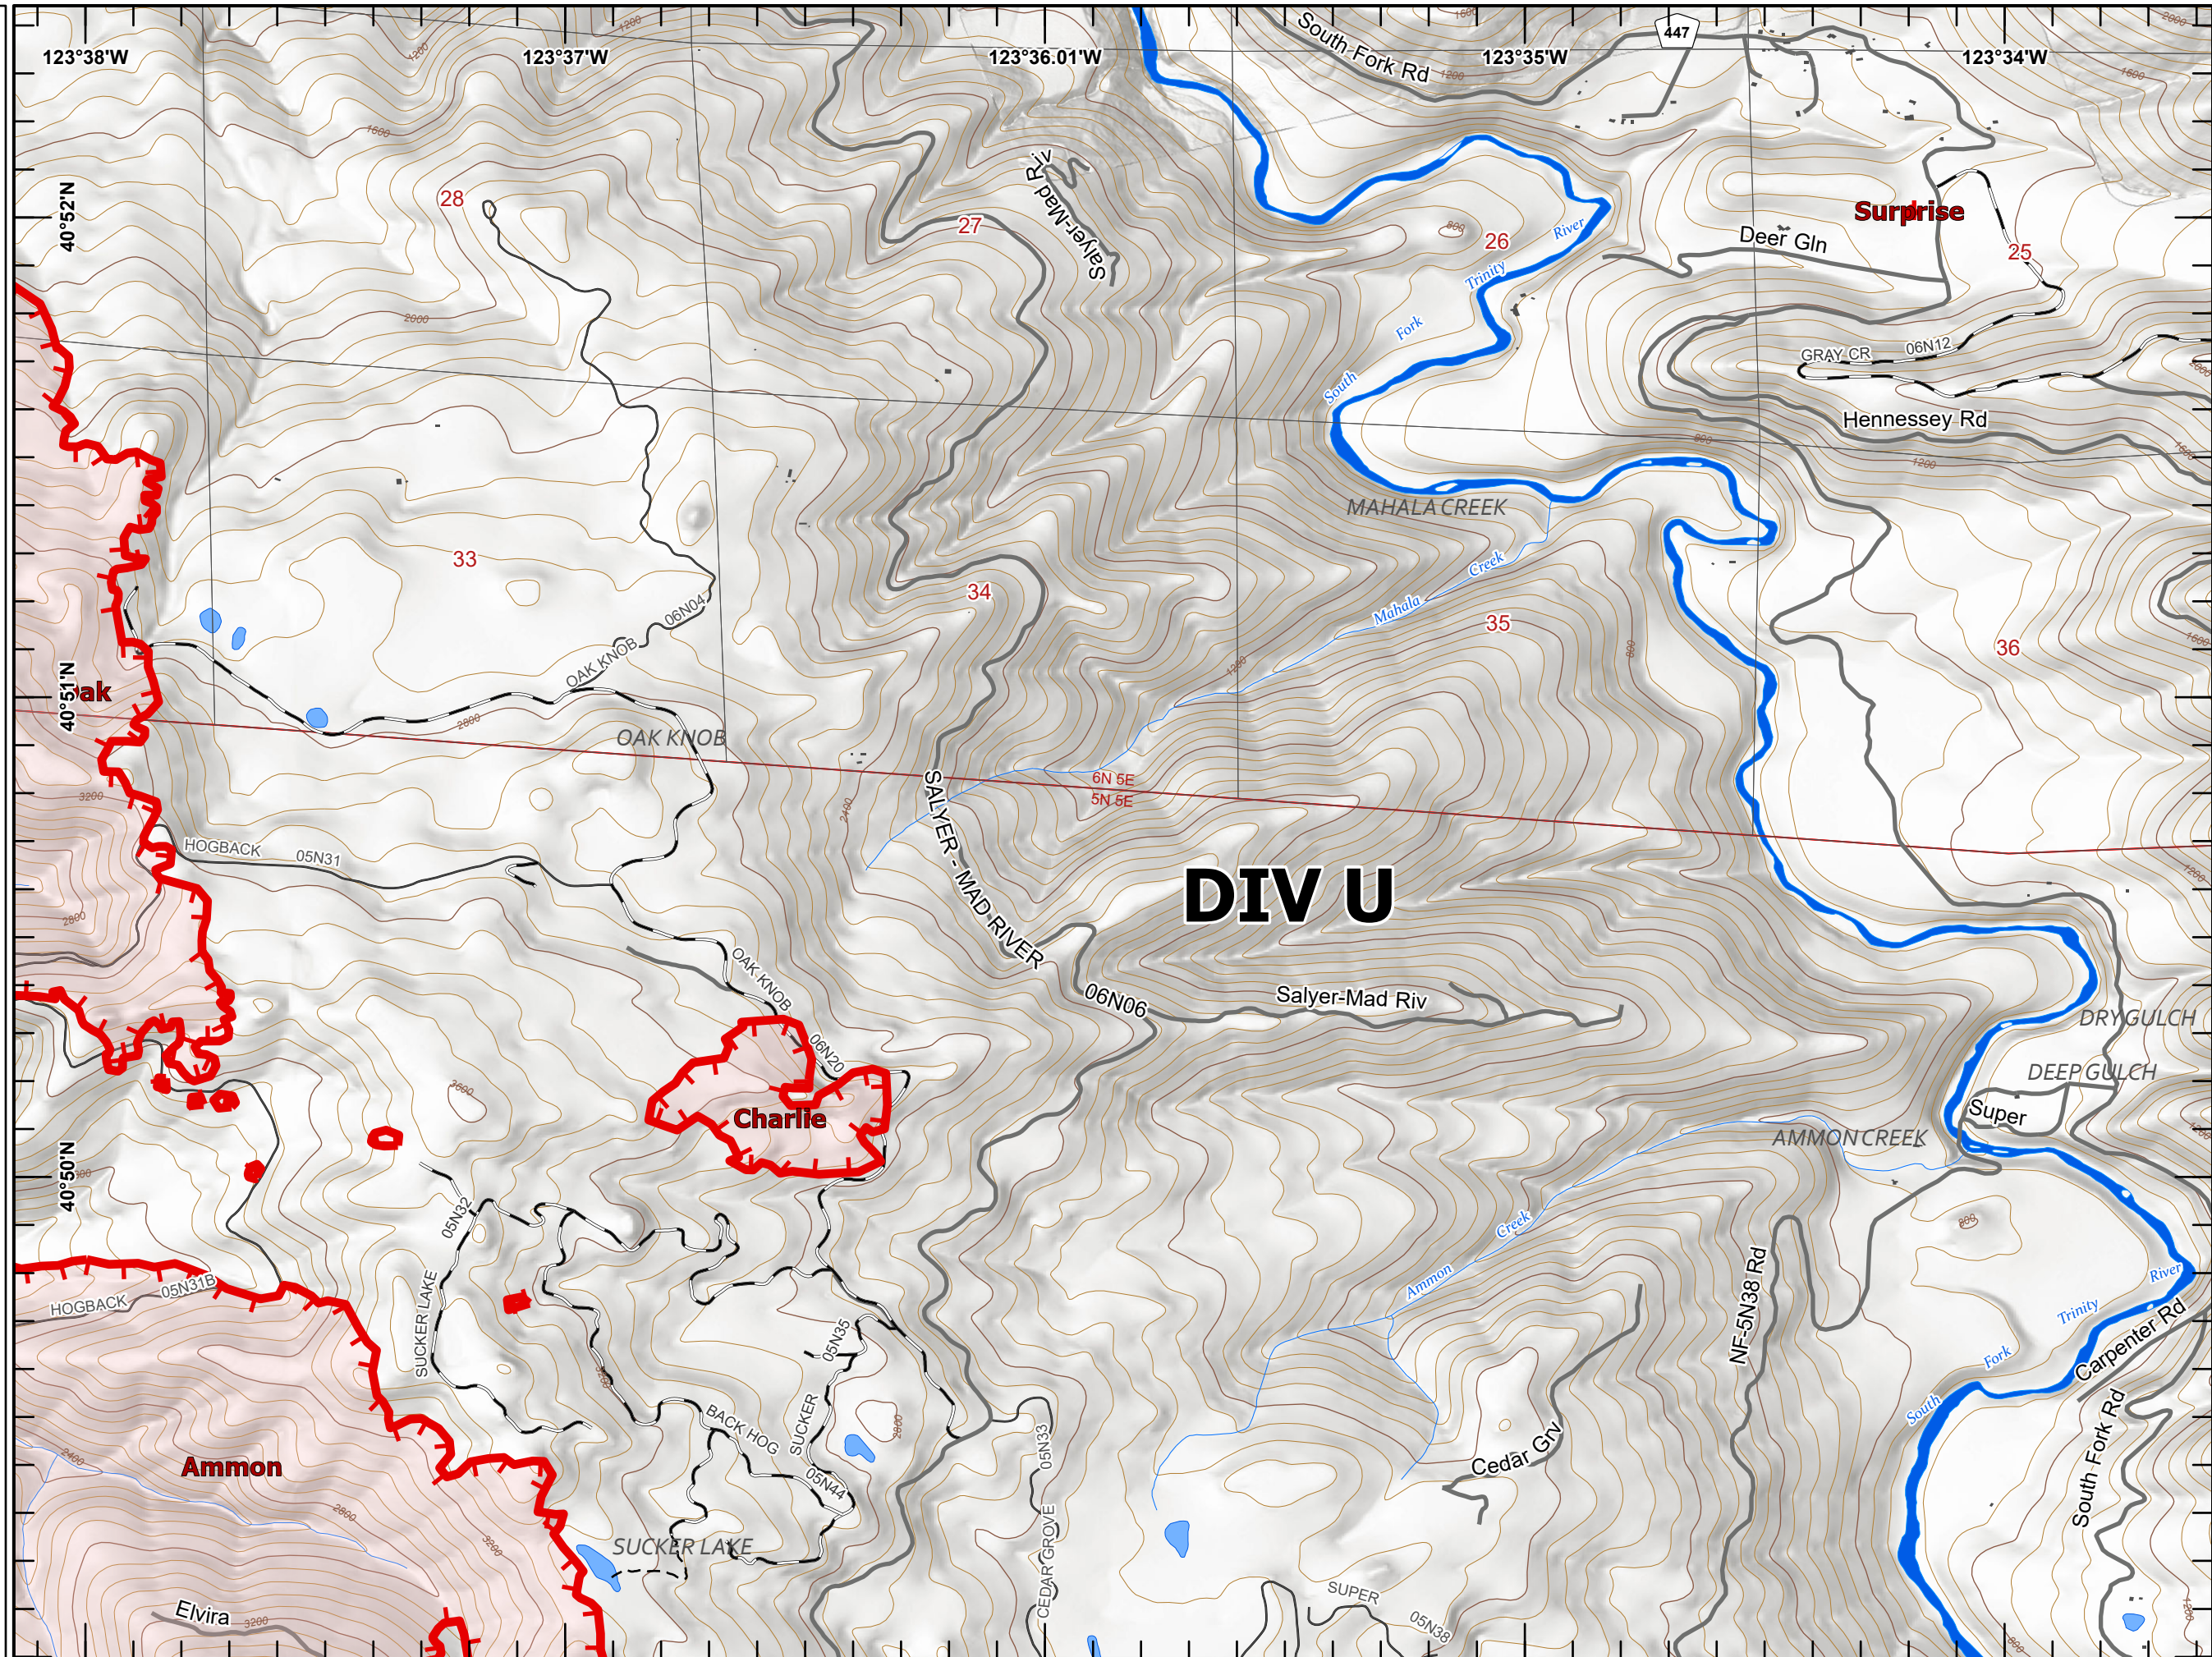

CA-SRF-000620
8/8/2022

Page: B3

-  Drop Point
-  Uncontained
-  Wildfire Daily Fire Perimeter

Miles
0 1/4 1/2
1:24,000
Last Updated
8/8/2022
00:23

IAP 2022 SRF Lightning Complex

CA-SRF-000620
8/8/2022

Page: C3

-  Uncontained
-  Wildfire Daily Fire Perimeter

Miles
0 1/4 1/2

1:24,000

Last Updated
8/8/2022
00:23

IAP 2022 SRF Lightning Complex

CA-SRF-000620
8/8/2022

Page: D1

- () Division Break
-  Uncontained
-  Wildfire Daily Fire Perimeter

Miles
0 1/4 1/2
1:24,000
Last Updated
8/8/2022
00:24

IAP 2022 SRF Lightning Complex

CA-SRF-000620
8/8/2022

Page: D3

- () Division Break
- ▬ Uncontained
- ▭ Wildfire Daily Fire Perimeter

Miles
0 1/4 1/2
1:24,000
Last Updated
8/8/2022
00:24