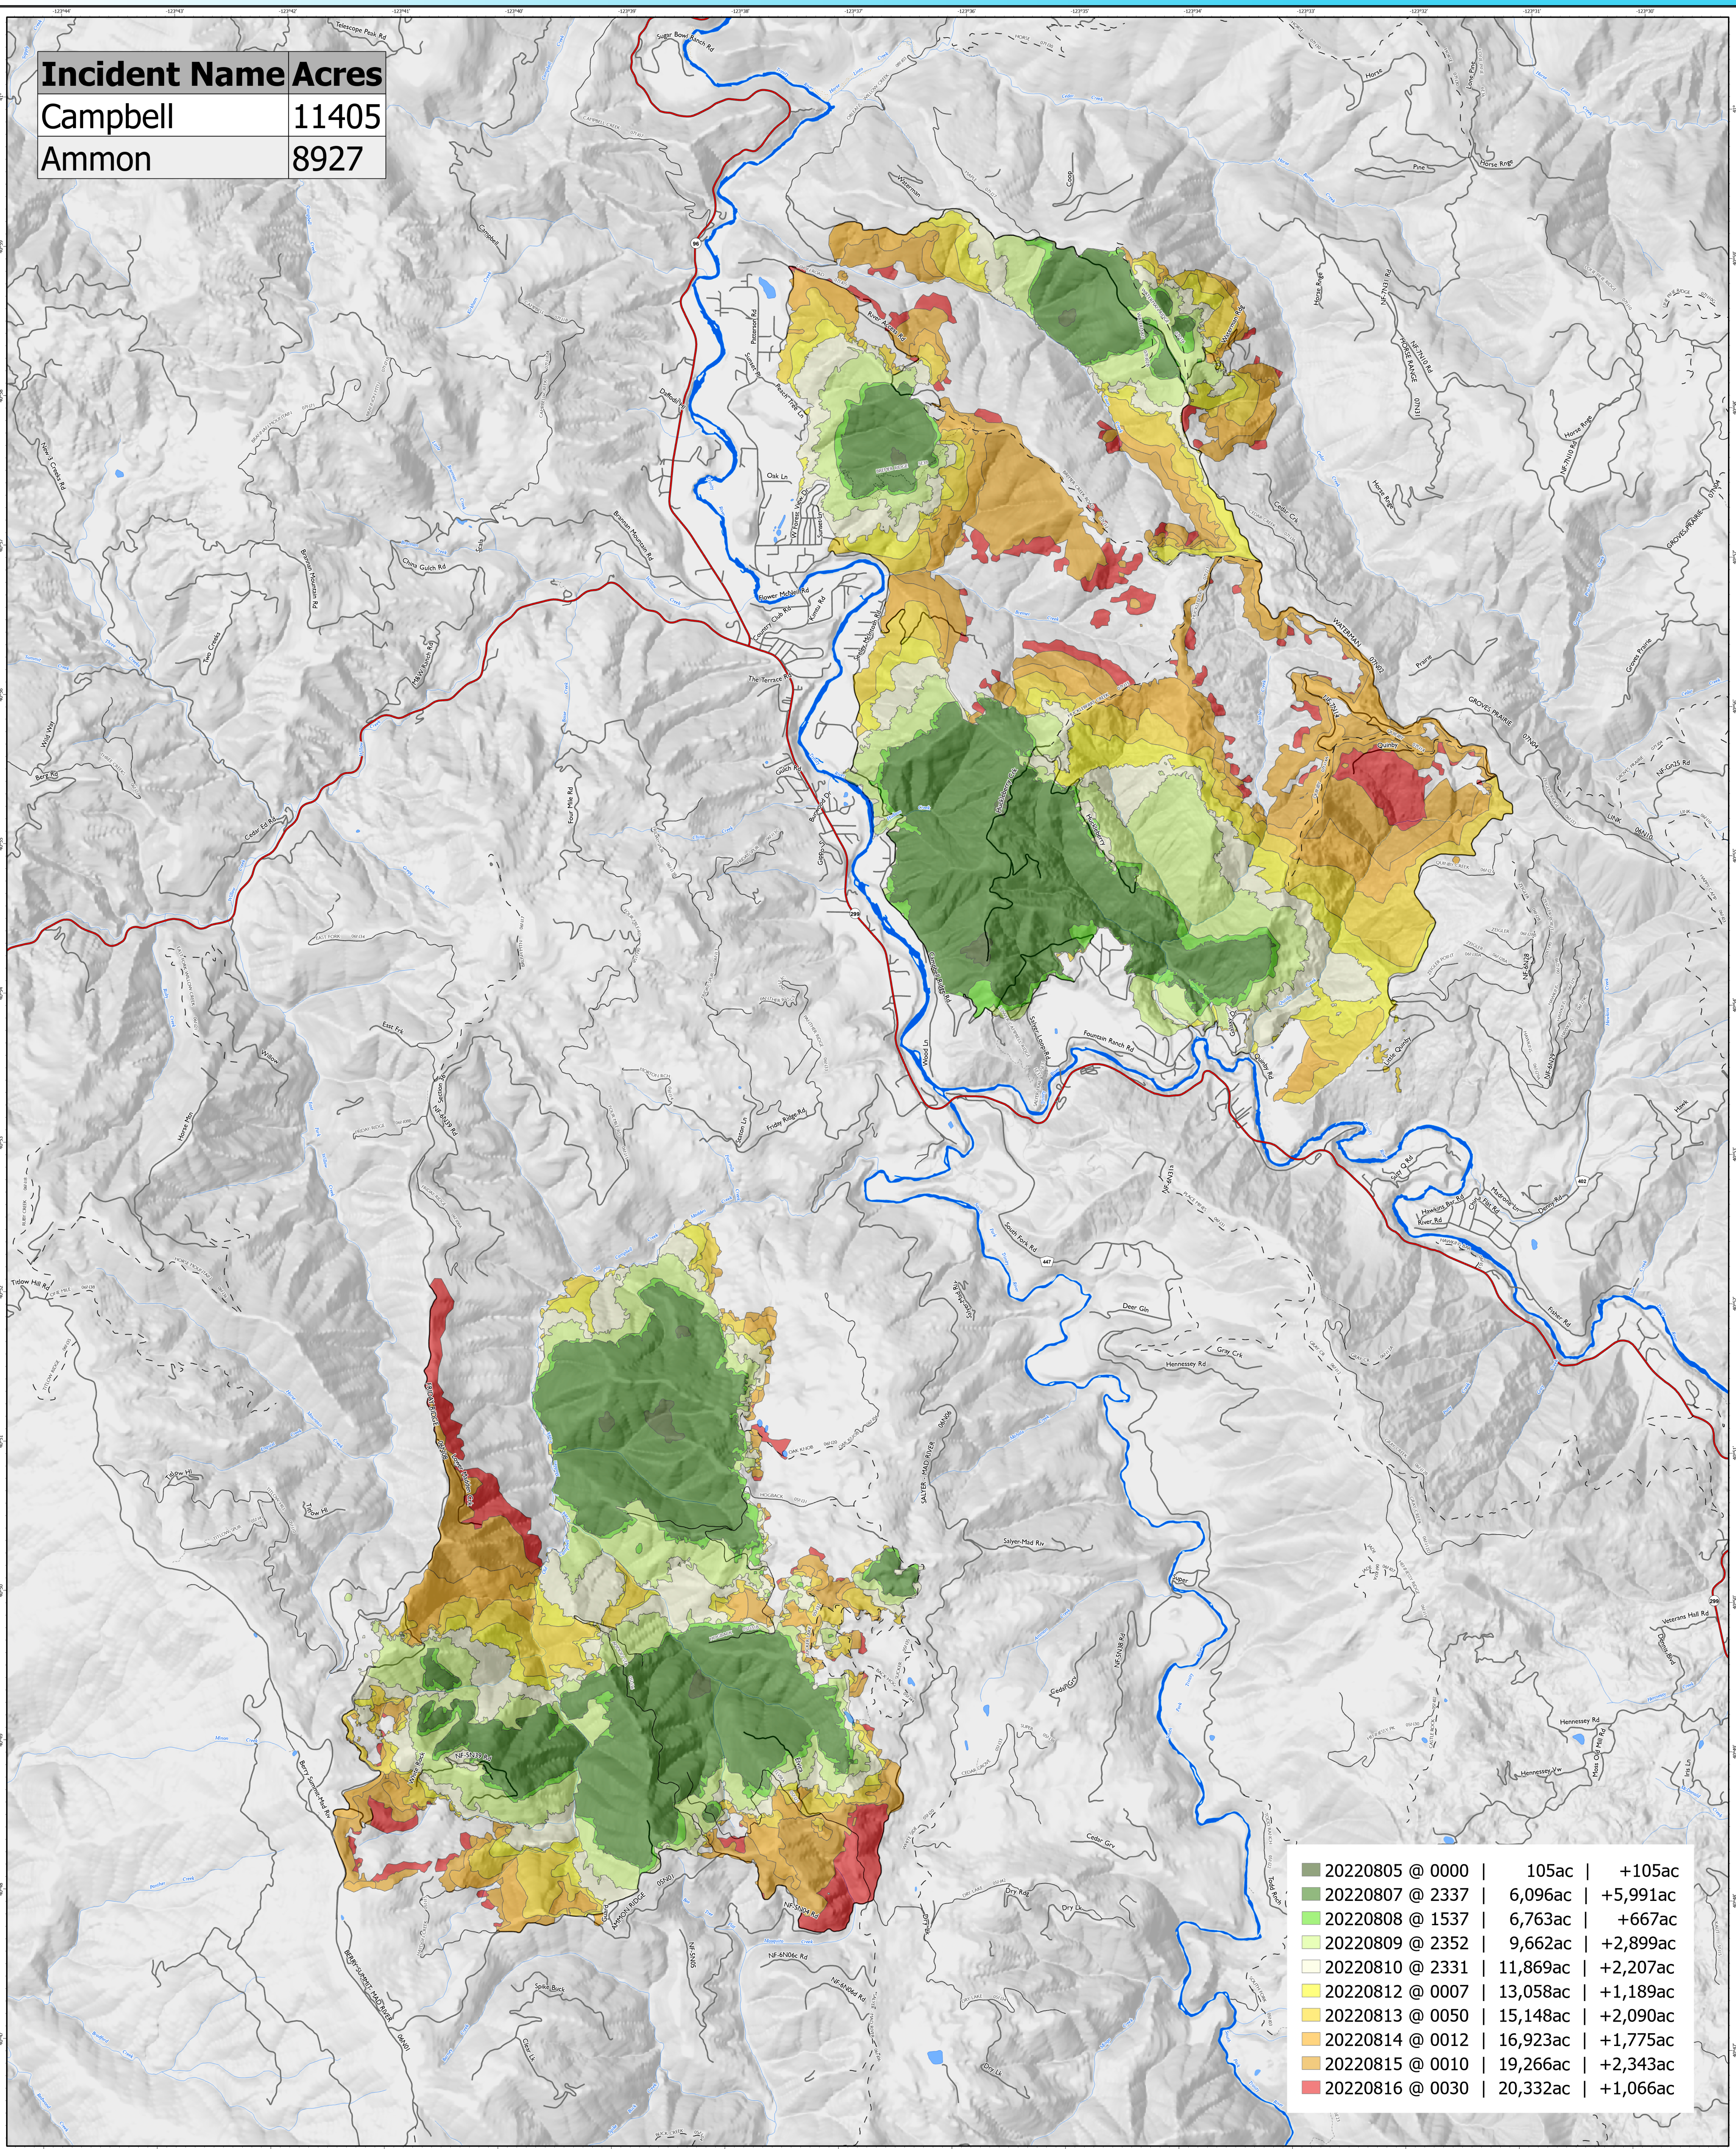

Incident Name	Acres
Campbell	11405
Ammon	8927

20220805 @ 0000	105ac	+105ac
20220807 @ 2337	6,096ac	+5,991ac
20220808 @ 1537	6,763ac	+667ac
20220809 @ 2352	9,662ac	+2,899ac
20220810 @ 2331	11,869ac	+2,207ac
20220812 @ 0007	13,058ac	+1,189ac
20220813 @ 0050	15,148ac	+2,090ac
20220814 @ 0012	16,923ac	+1,775ac
20220815 @ 0010	19,266ac	+2,343ac
20220816 @ 0030	20,332ac	+1,066ac

- Highway
- Local Roads
- Gravel Roads
- Dirt Roads
- Trails
- Lake / Pond
- Lake / Pond (Intermittent)
- Stream / River
- Stream / River
- Wash
- Stream/River

PROGRESSION OVERVIEW
 2022 SRF Lightning Complex
 CA-SRF-000620
 8/17/2022

0 1/2 1 1 1/2 2 Miles
 1:24,000
 Map Updated: 8/16/2022 10:57 PM