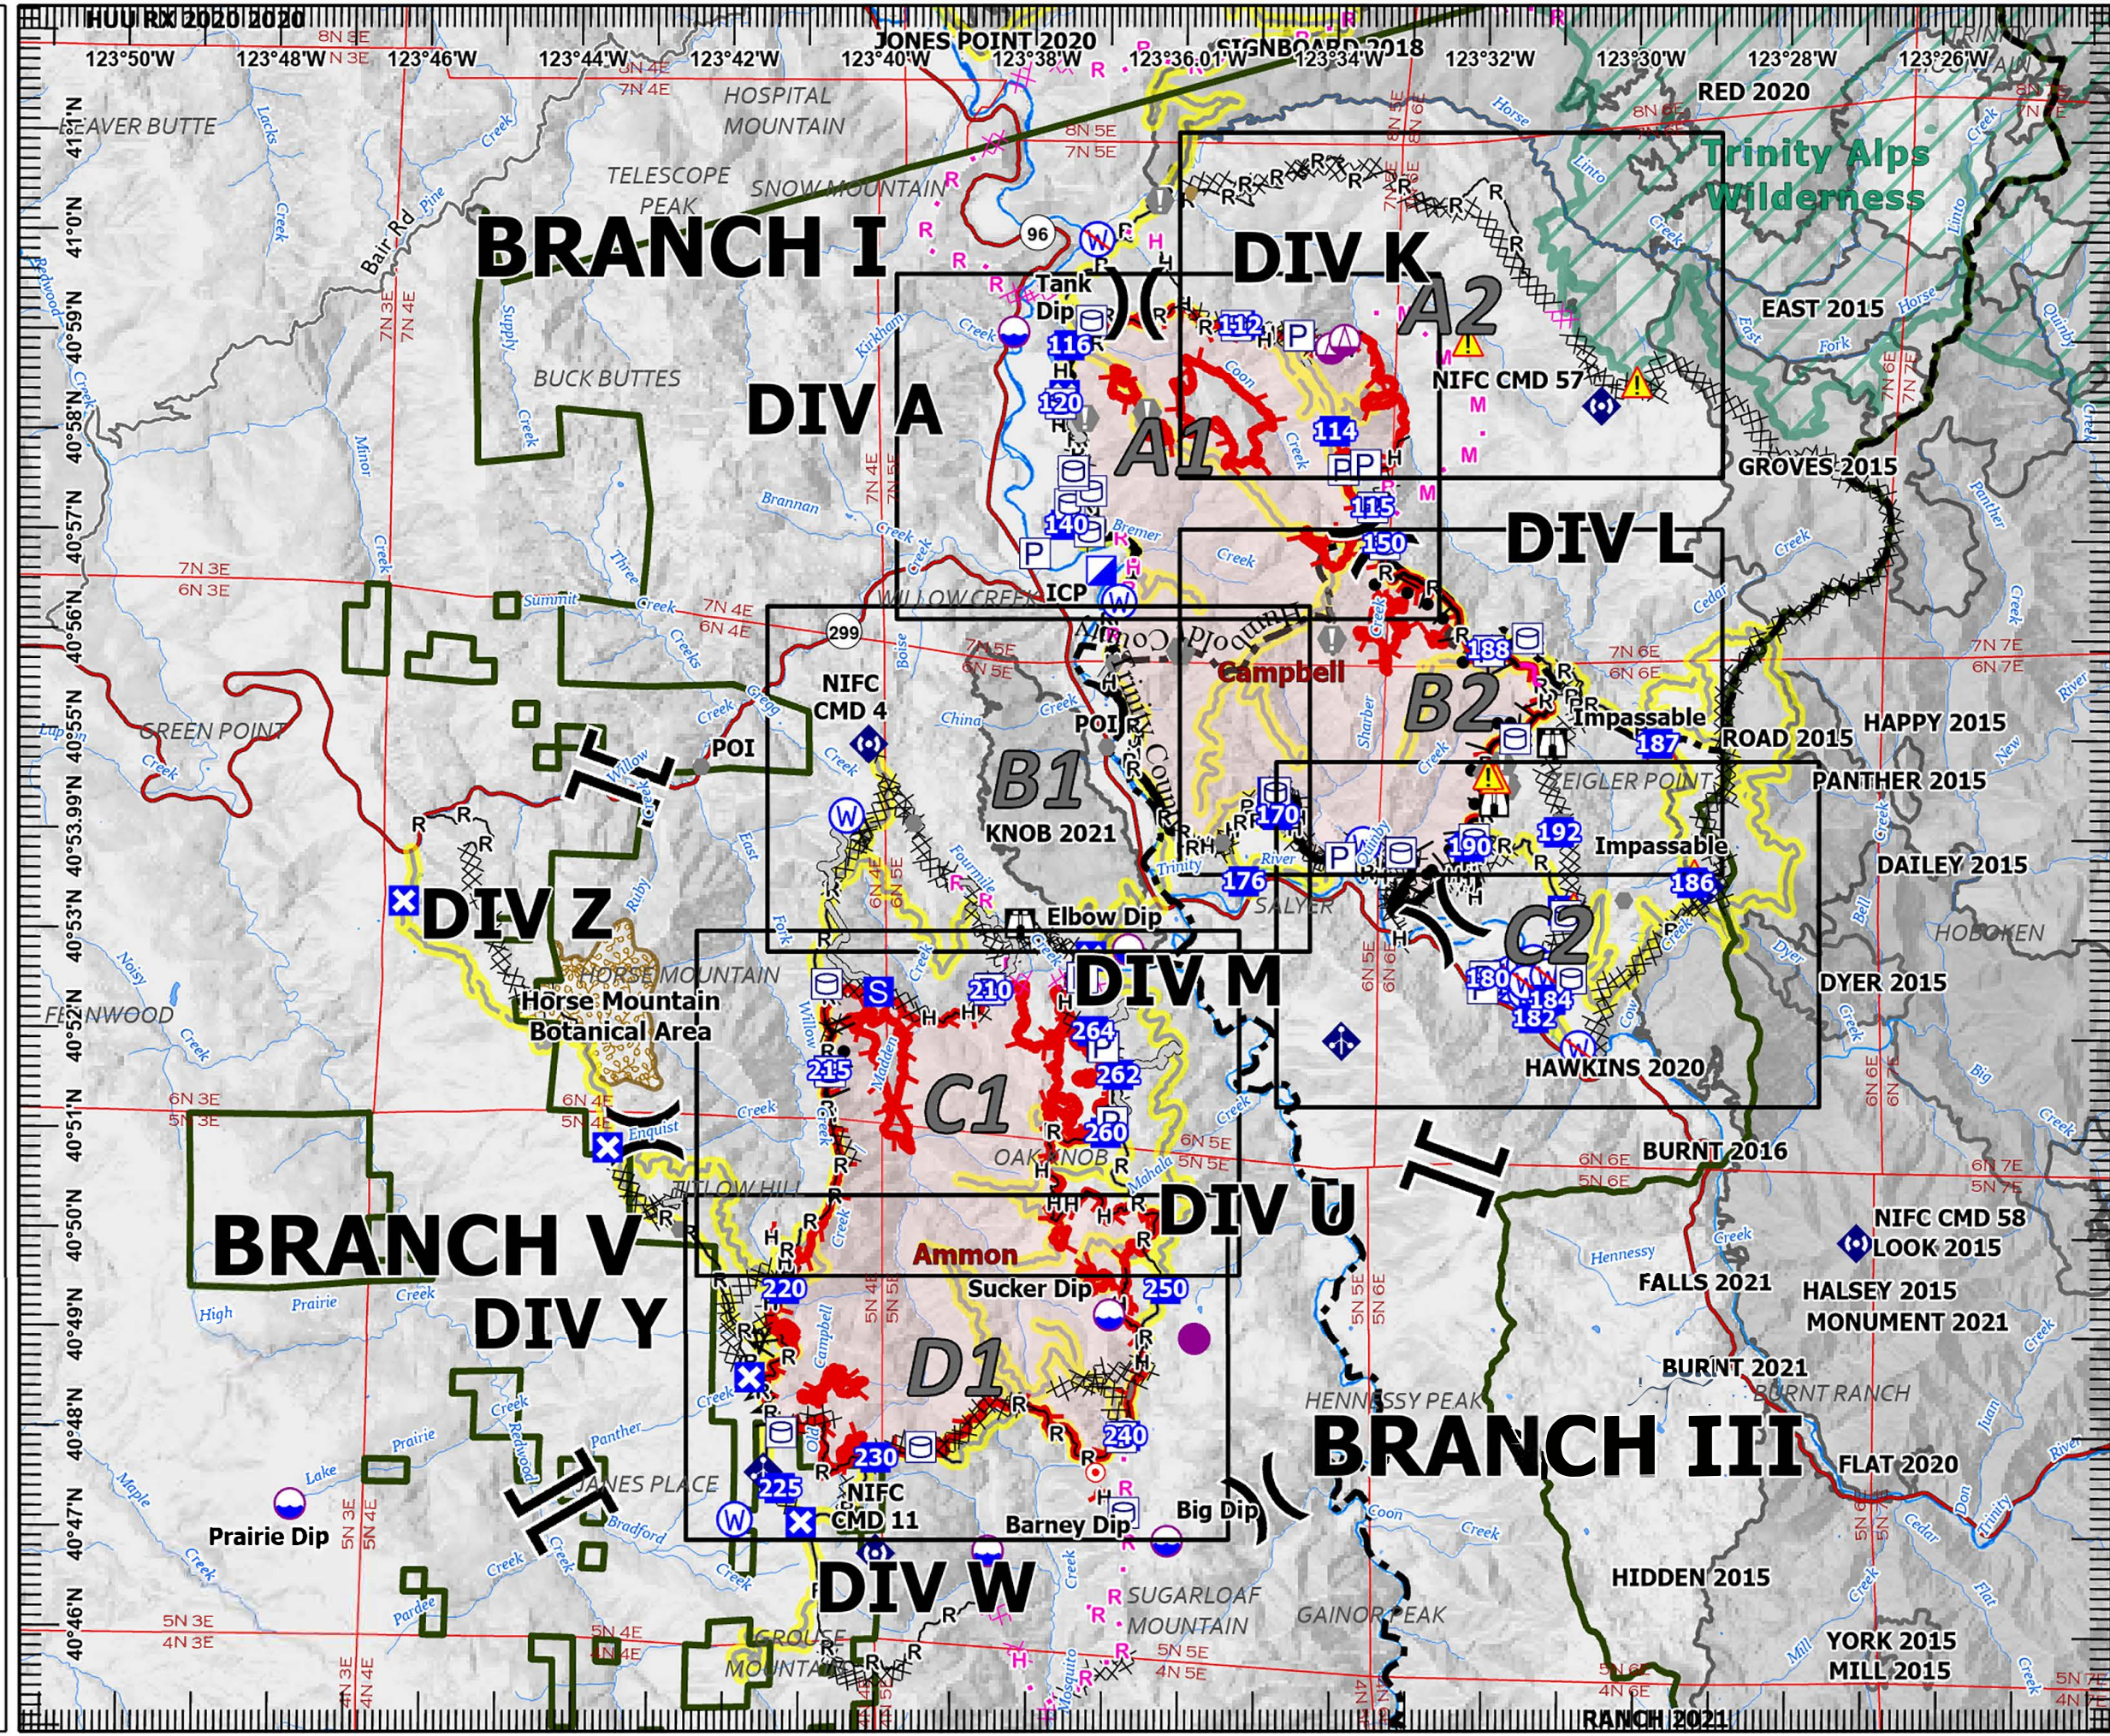

## Index

- |  |                         |  |                                 |
|--|-------------------------|--|---------------------------------|
|  | Other Property          |  | Completed Dozer Line            |
|  | Pump                    |  | Completed Fuel Break            |
|  | Water Tank              |  | Completed Hand Line             |
|  | Dip Site                |  | Completed Road as Line          |
|  | Helispot                |  | Planned Burnout                 |
|  | Sling Site              |  | Planned Dozer Line              |
|  | Division Break          |  | Planned Hand Line               |
|  | Branch Break            |  | Planned Mixed Construction Line |
|  | Incident Command Post   |  | Planned Road as Line            |
|  | Drop Point              |  | Access or Improved Road         |
|  | Closure                 |  | Other                           |
|  | Staging Area            |  | Road Repair                     |
|  | Lookout                 |  | Contained                       |
|  | Hot Spot - Spot Fire    |  | Uncontained                     |
|  | Value at Risk           |  | Other                           |
|  | Other                   |  | Prescribed Fire                 |
|  | Landmark                |  | Wildfire Daily Fire Perimeter   |
|  | Mobile Weather Unit     |  | Transportation Highlights       |
|  | Repeater                |  | Fire History 2015 - 2021        |
|  | Hazard                  |  | Forest Administrative Boundary  |
|  | Water Source            |  | County Boundary                 |
|  | Restricted Water Source |  | HorseMtnBotanicArea             |
|  | Completed Burnout       |  |                                 |