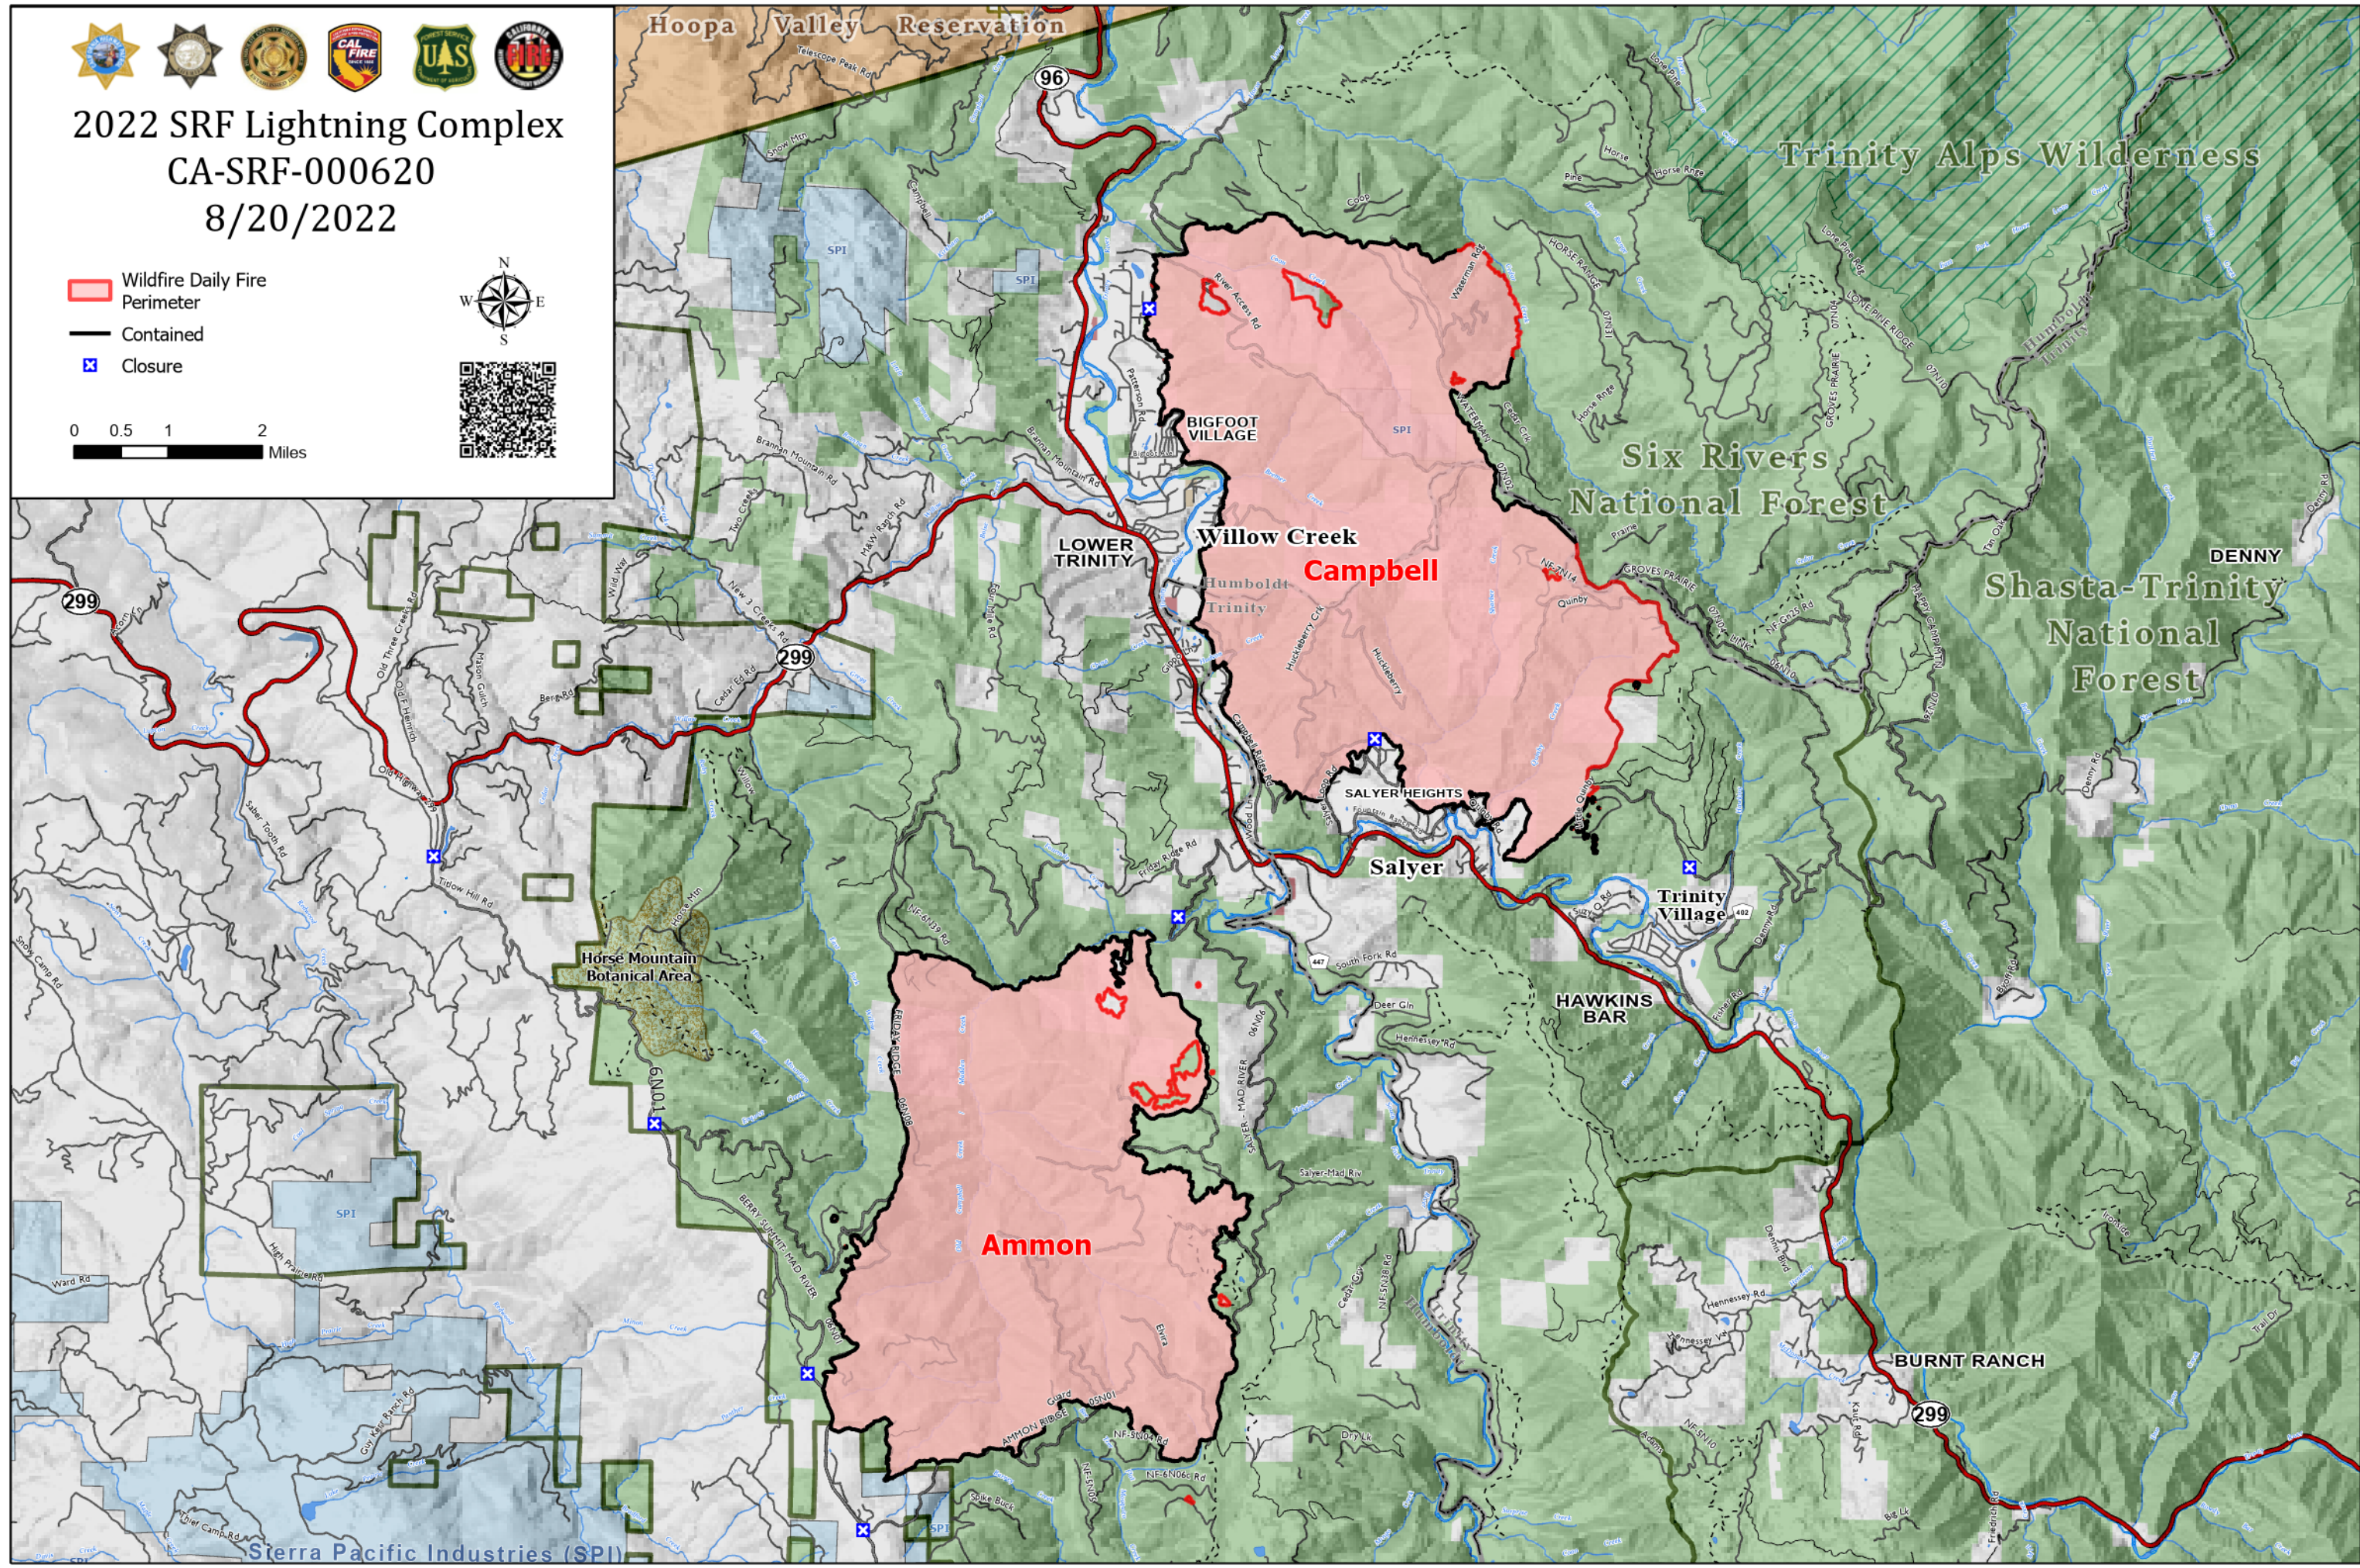

2022 SRF Lightning Complex  
CA-SRF-000620  
8/20/2022

- Wildfire Daily Fire Perimeter
- Contained
- Closure

Sterra Pacific Industries (SPI)