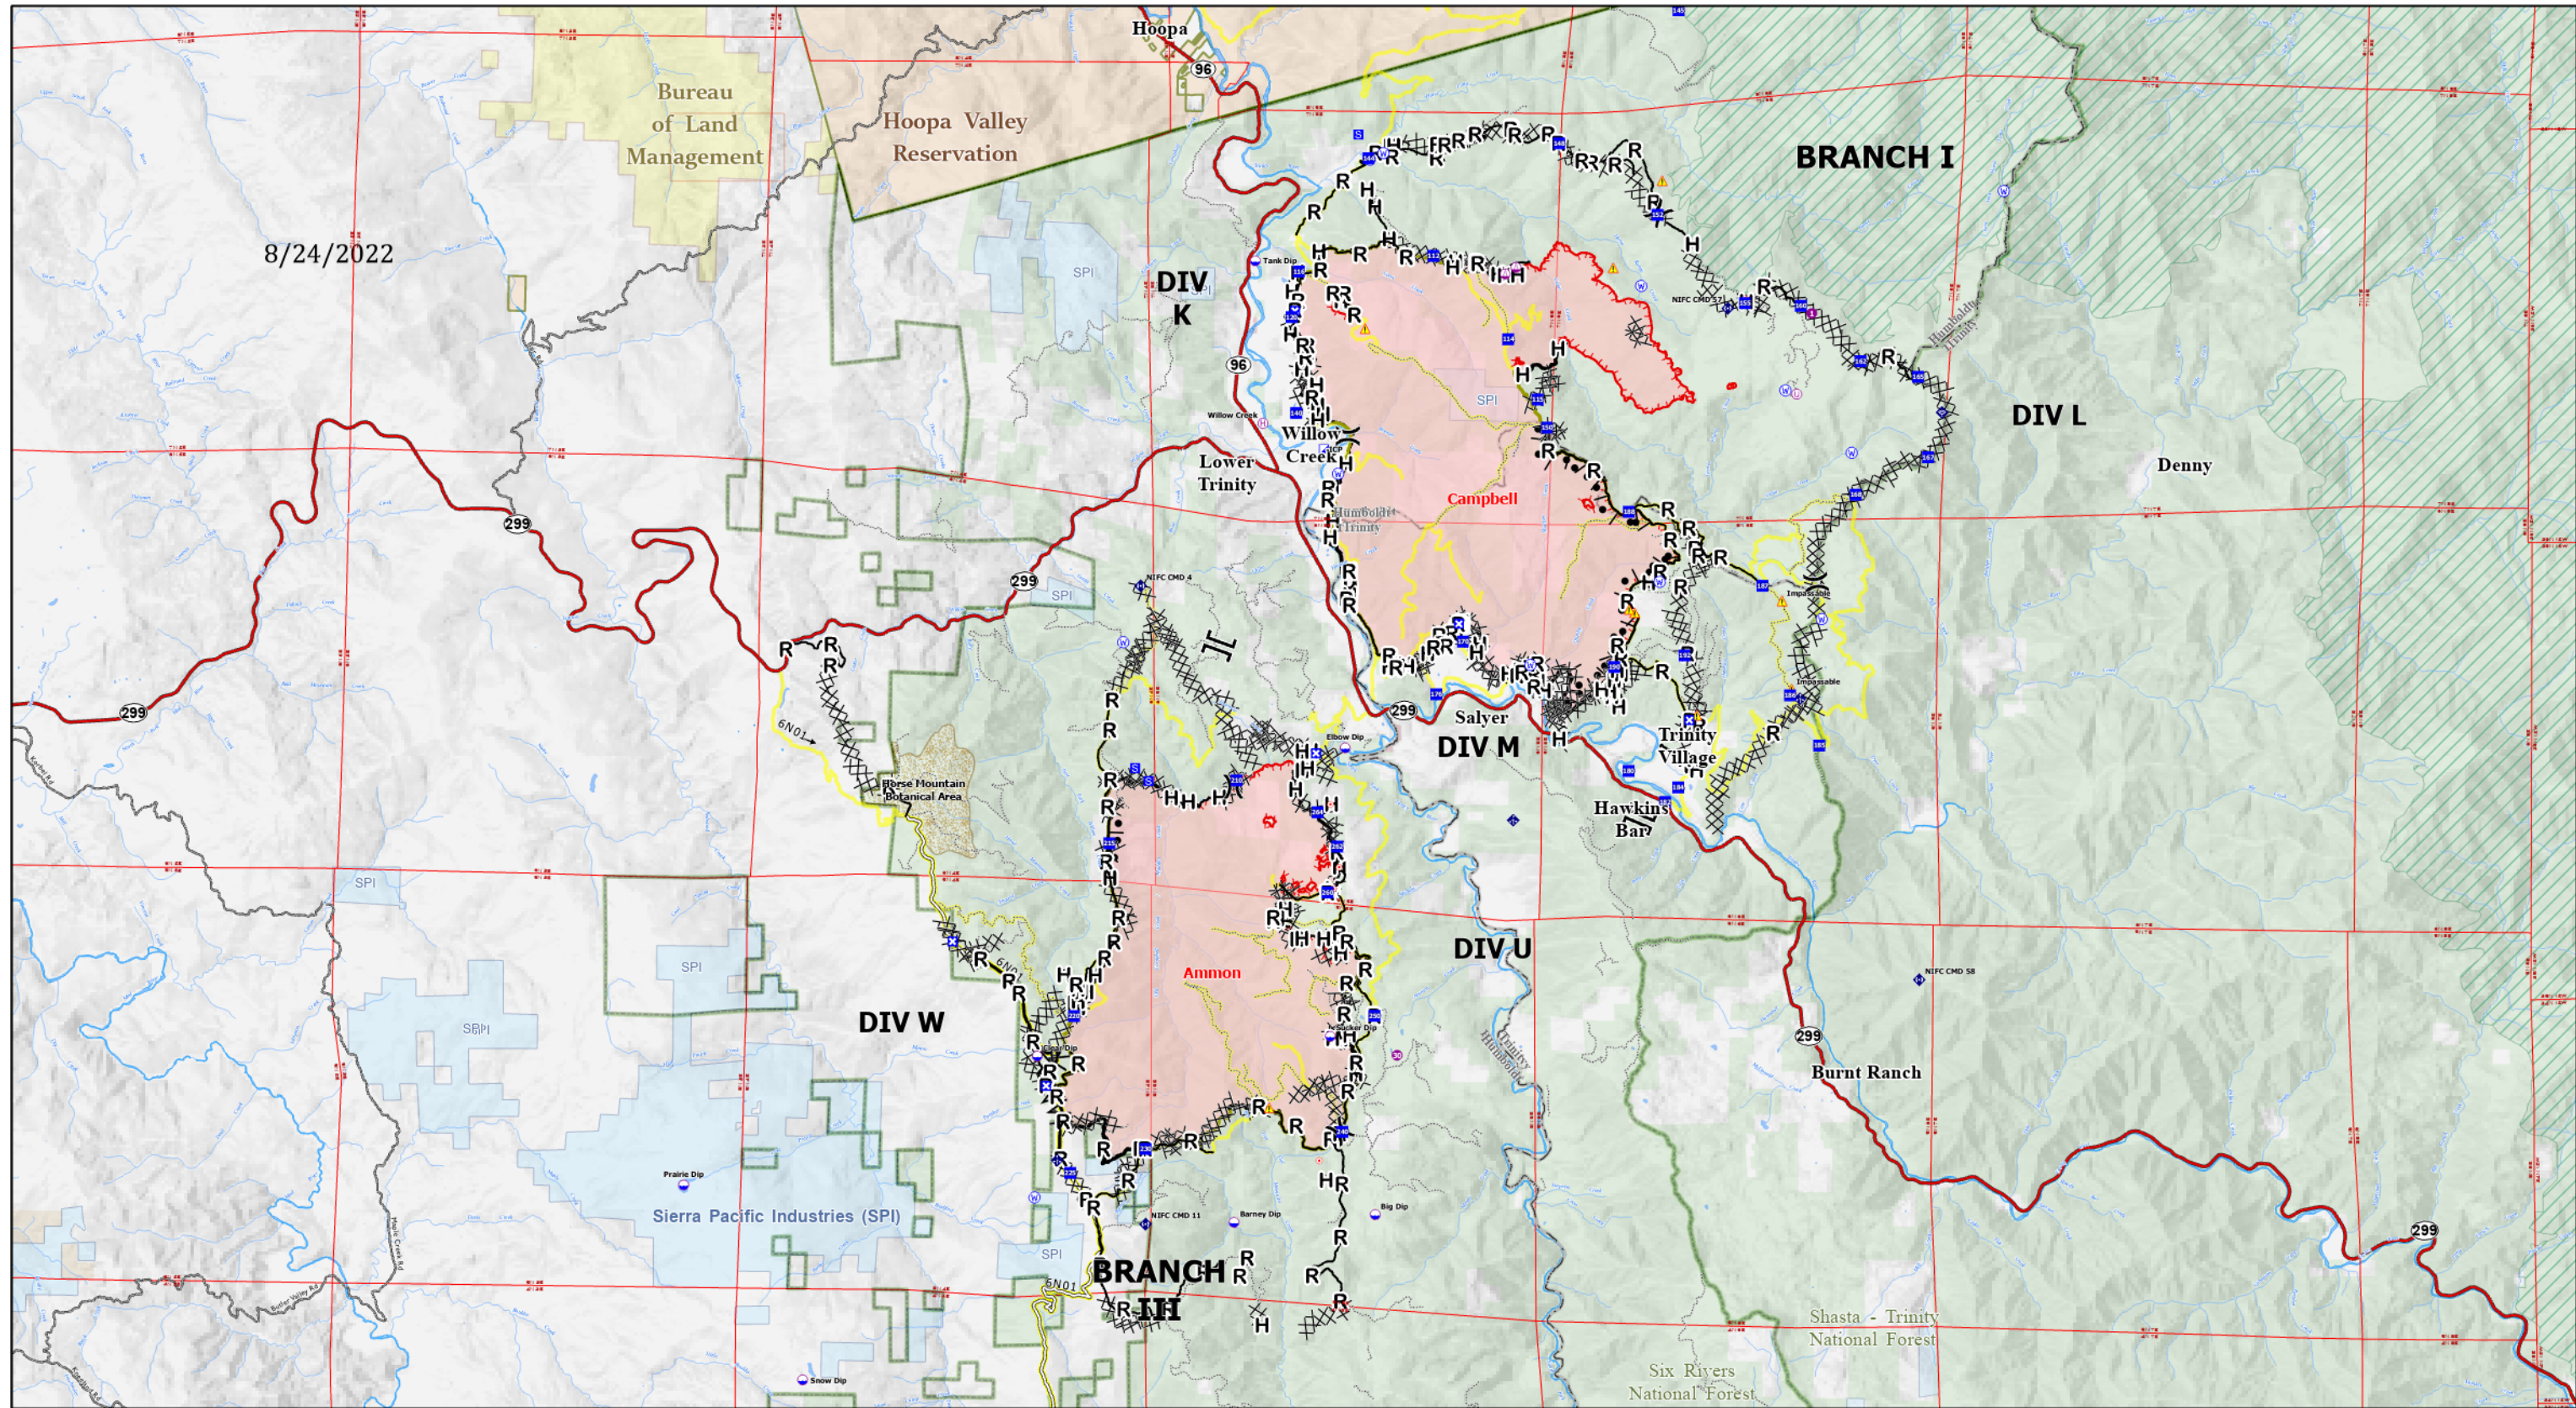

TRANSPORTATION

- Logistics**
- Incident Command Post
 - Drop Point
 - Closure
 - Staging Area
- Air Operations**
- Dip Site
 - Helispot

- Assignment Breaks**
- Division Break
 - Branch Break

- Fire**
- Hot Spot - Spot Fire
- Communications**
- Mobile Weather Unit
 - Internet Access
 - Repeater

- Safety**
- Hazard
- Water**
- Water Source
- Reference**
- Bridge
 - Completed Burnout

- Completed Dozer Line
- Completed Fuel Break
- Completed Hand Line
- Completed Road as Line
- Highways
- Local Connectors
- High Clearance Vehicles
- Contained

- Uncontained
- Wildfire Daily Fire Perimeter
- County
- Forest Administrative Boundaries
- Wilderness

TRANSPORTATION
 2022 SRF Lightning Complex
 CA-SRF-000620
 8/24/2022