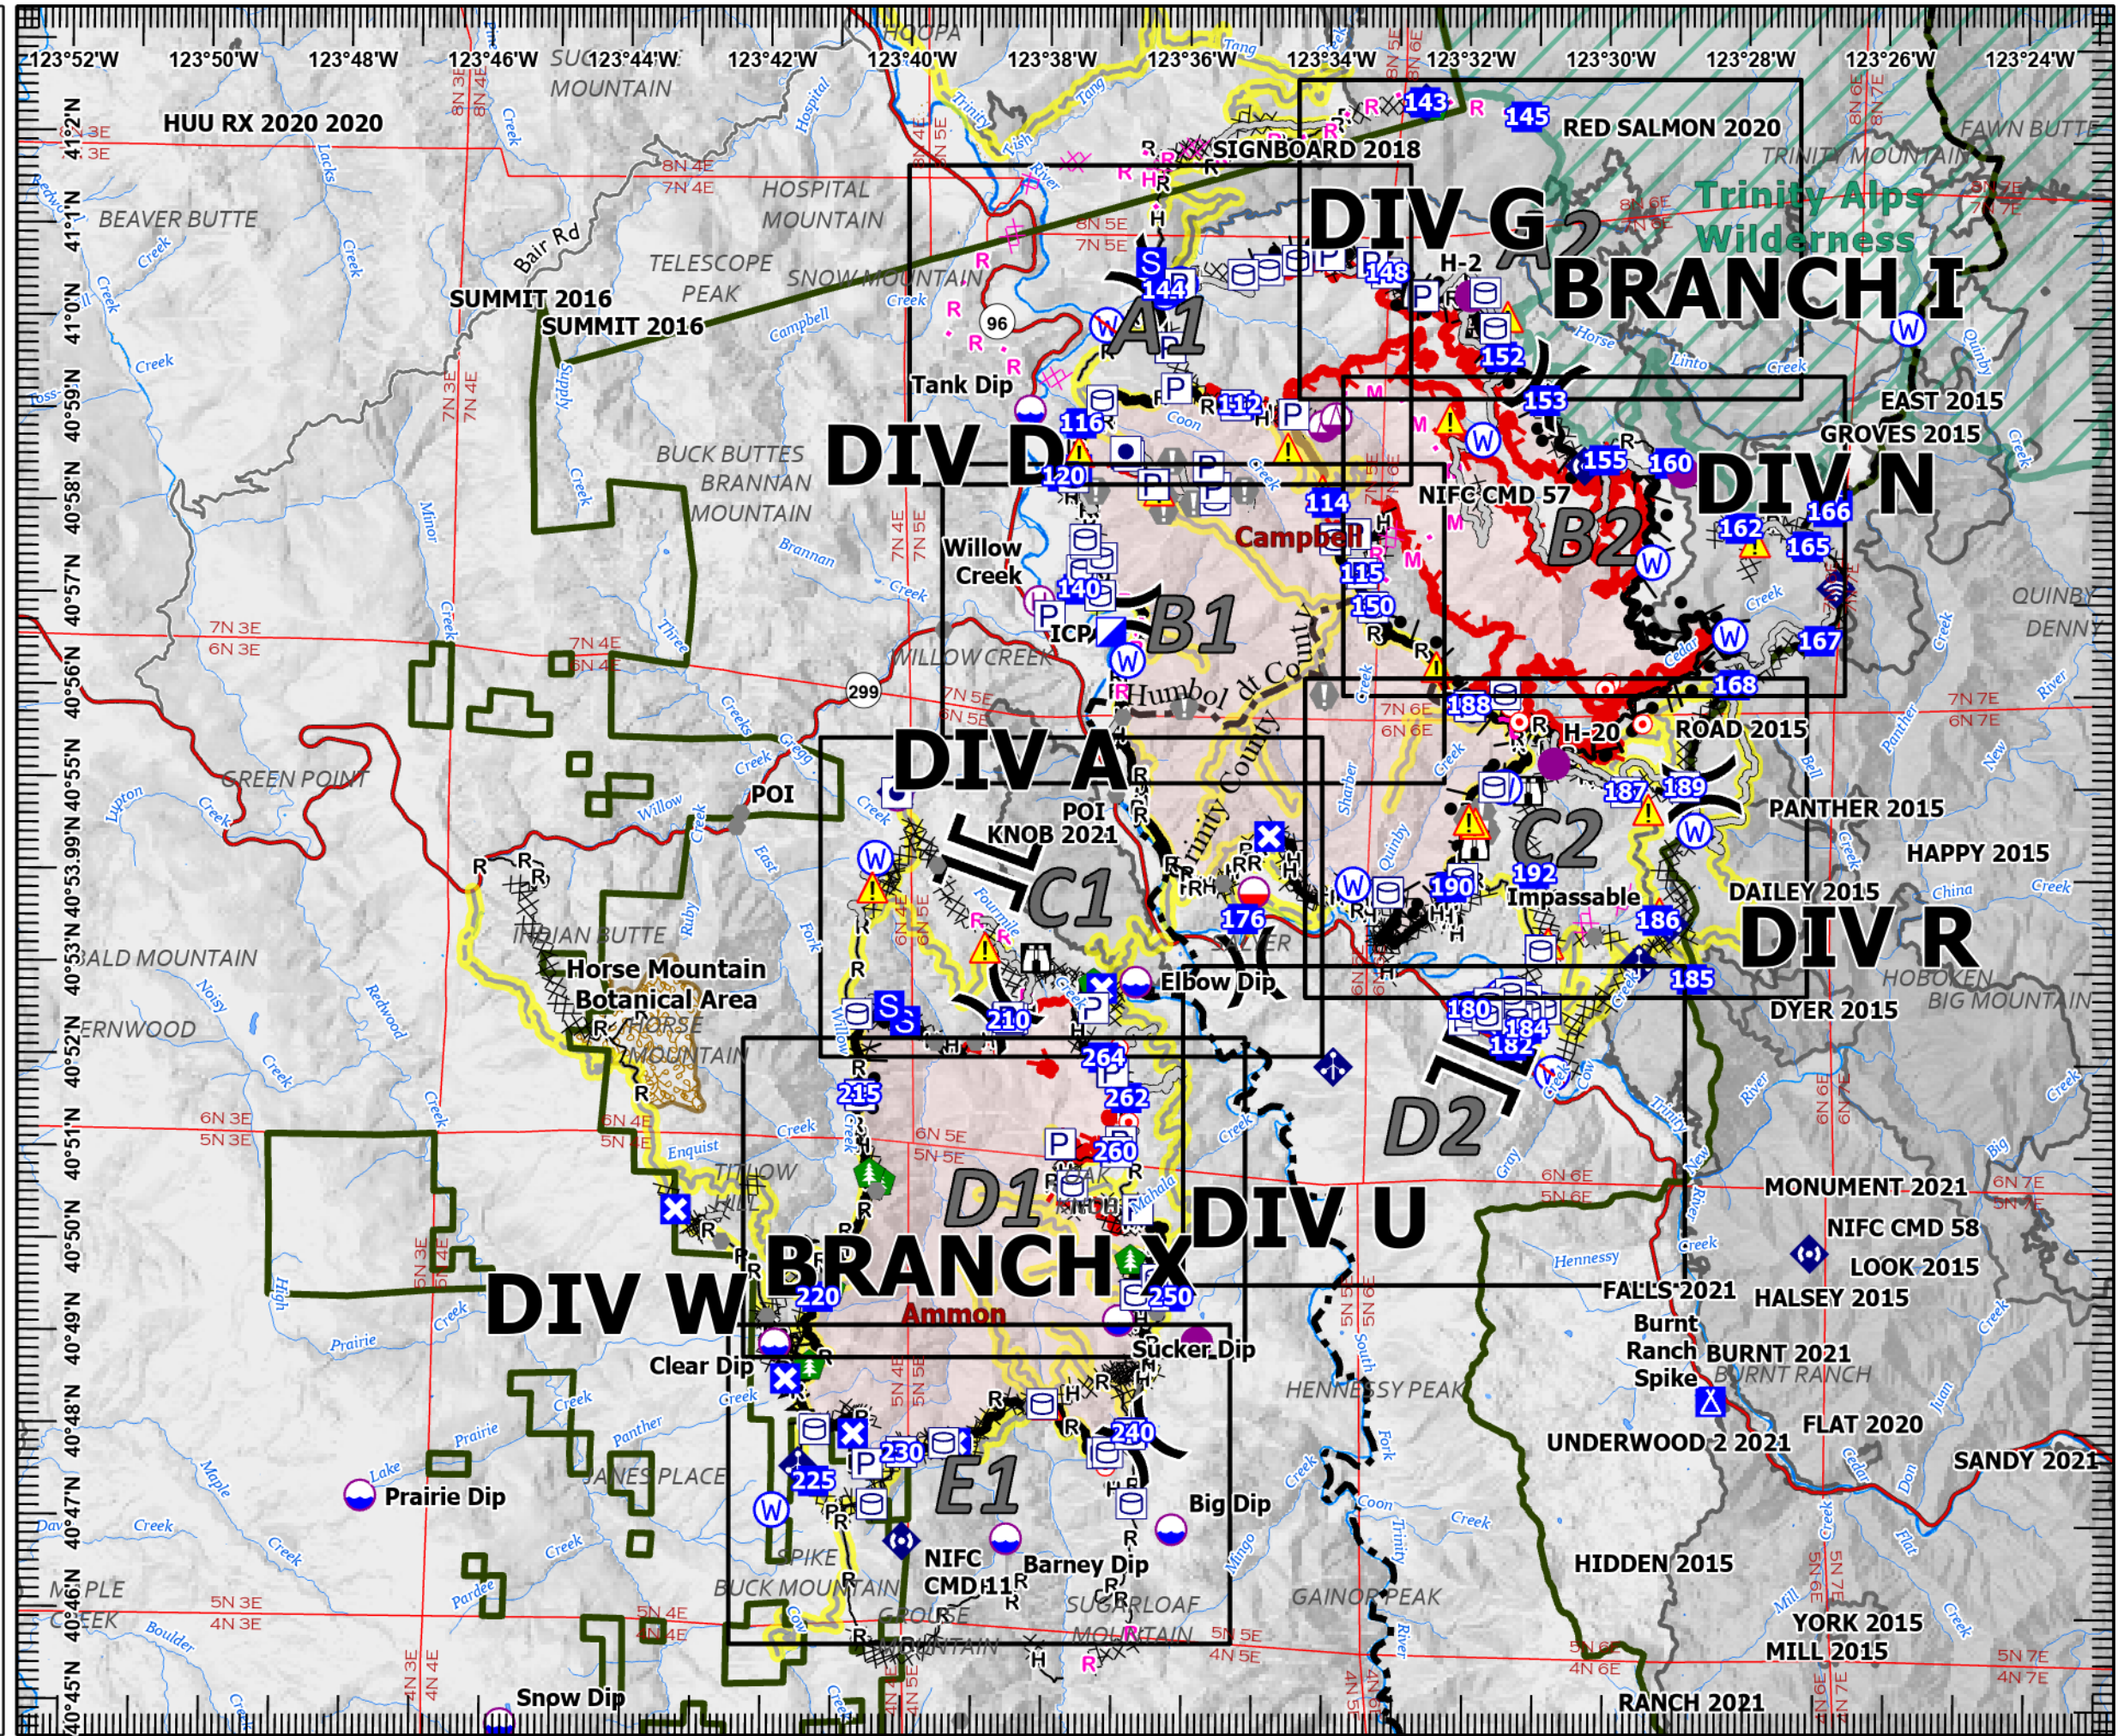

IAP 2022 SRF Lightning Complex

CA-SRF-000620
8/29/2022

Index

	Other Property		Water Source
	Pump		Restricted Water Source
	Water Tank		Completed Burnout
	Dip Site		Completed Dozer Line
	Mobile Retardant Base		Completed Fuel Break
	Helispot		Completed Hand Line
	Helibase		Completed Road as Line
	Sling Site		Planned Burnout
	Unimproved Landing Area		Planned Dozer Line
	Division Break		Planned Hand Line
	Branch Break		Planned Mixed Construction Line
	Incident Command Post		Planned Road as Line
	Drop Point		Access or Improved Road
	Closure		Other
	Camp		Repair Line
	Staging Area		Road Repair
	Lookout		Contained
	Hot Spot - Spot Fire		Uncontained
	Value at Risk		Other
	Other		Prescribed Fire
	Landmark		Wildfire Daily Fire Perimeter
	Hazard Tree		Transportation Highlights
	Mobile Weather Unit		Fire History 2015 - 2021
	Internet Access		Forest Administrative Boundary
	Repeater		County Boundary
	Hazard		HorseMtnBotanicArea

1:130,000

Last Updated
8/29/2022
01:21