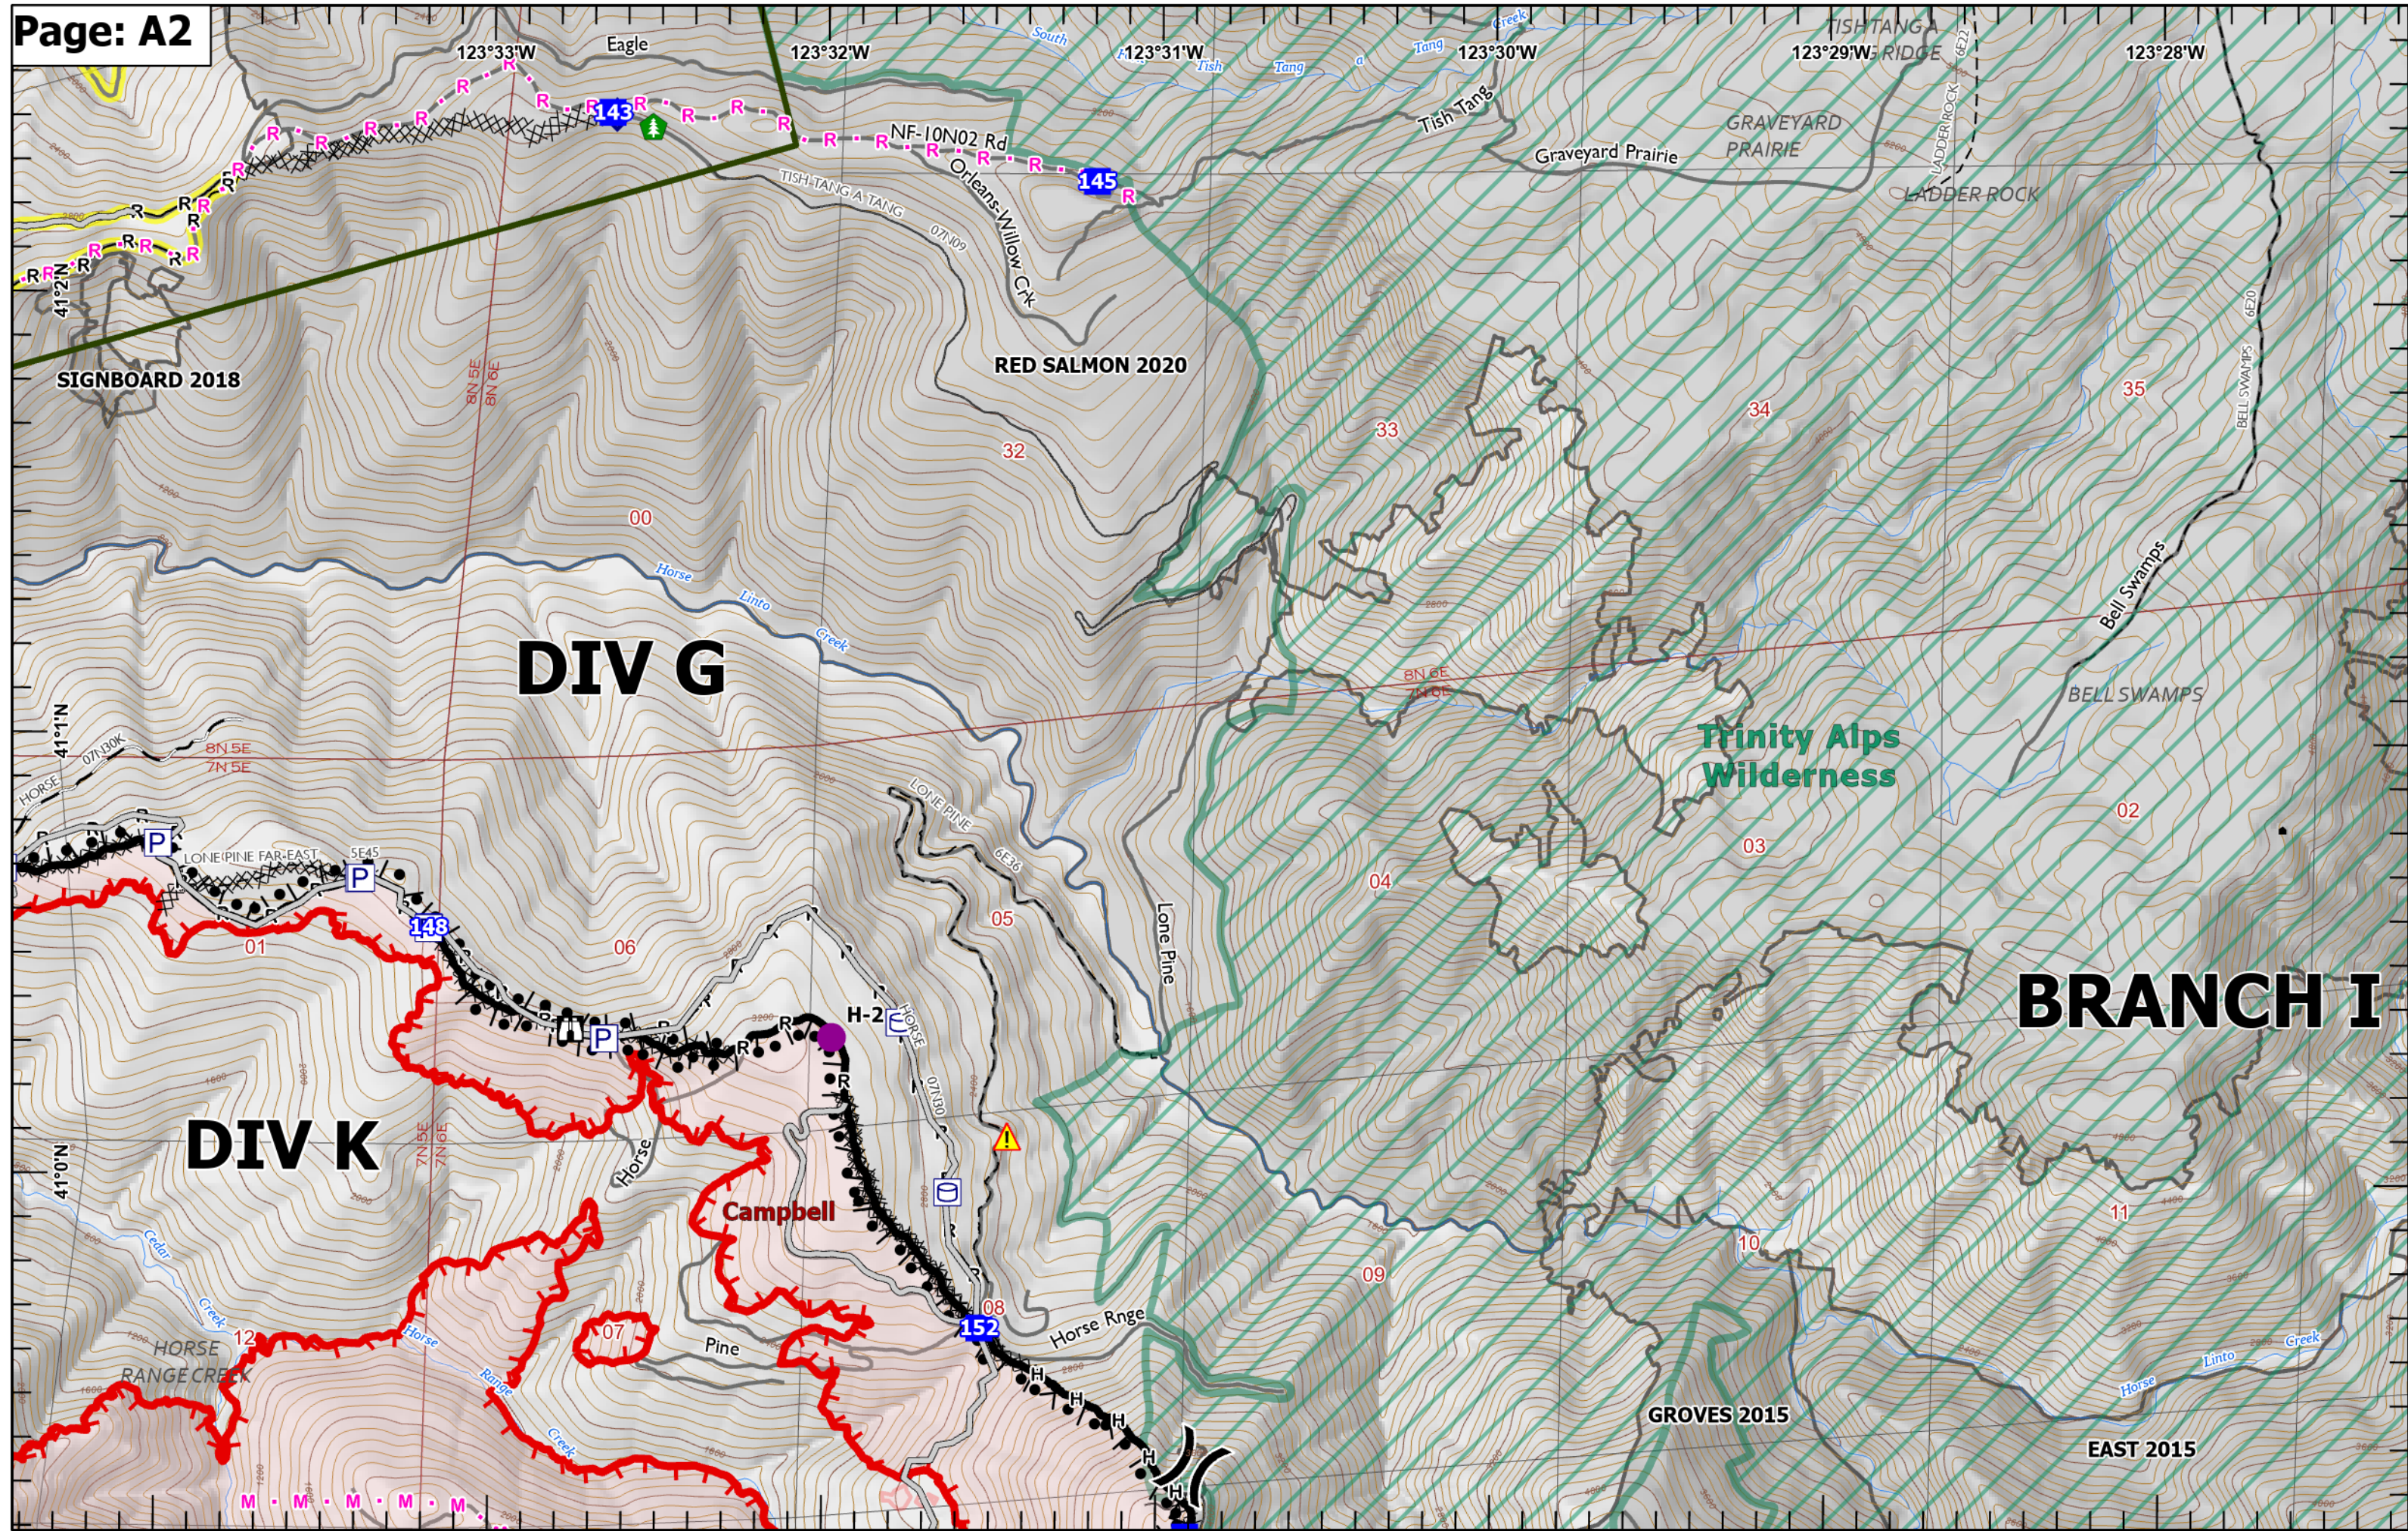

Lone Pine

Horse Rnge

BELL SWAMPS

BELL SWAMPS