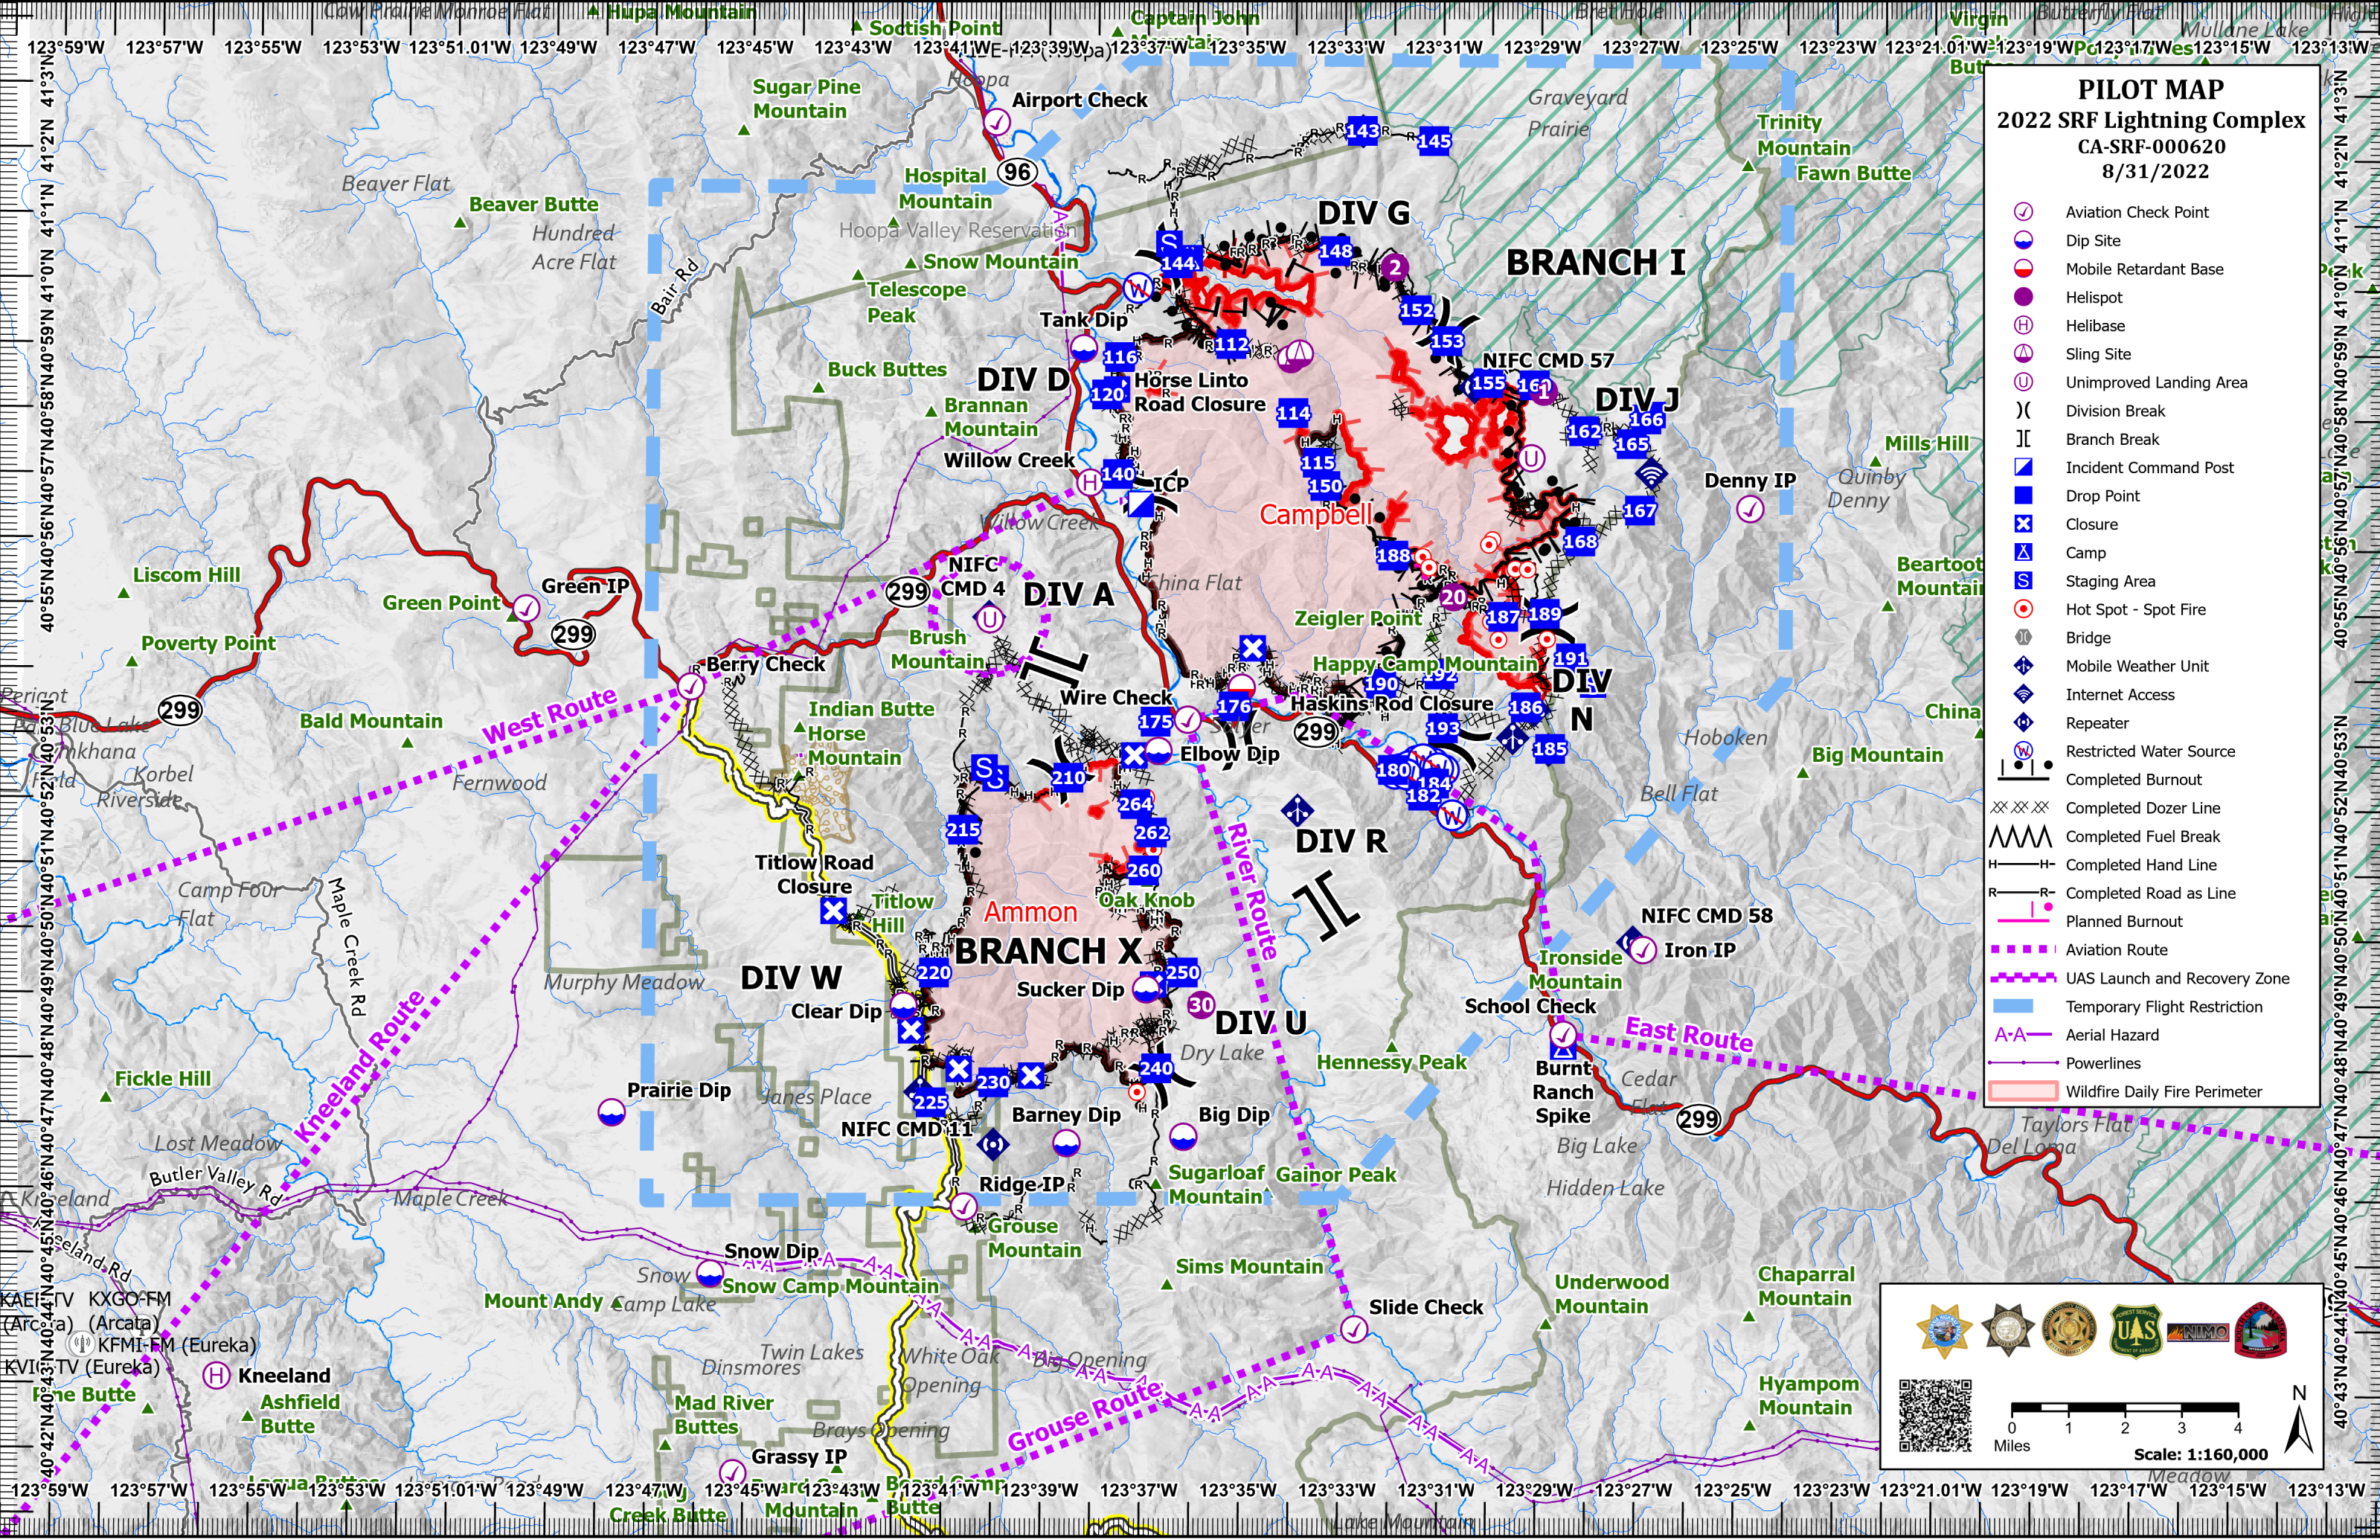

PILOT MAP
2022 SRF Lightning Complex
CA-SRF-000620
8/31/2022

- Aviation Check Point
- Dip Site
- Mobile Retardant Base
- Helispot
- Helibase
- Sling Site
- Unimproved Landing Area
- Division Break
- Branch Break
- Incident Command Post
- Drop Point
- Closure
- Camp
- Staging Area
- Hot Spot - Spot Fire
- Bridge
- Mobile Weather Unit
- Internet Access
- Repeater
- Restricted Water Source
- Completed Burnout
- Completed Dozer Line
- Completed Fuel Break
- Completed Hand Line
- Completed Road as Line
- Planned Burnout
- Aviation Route
- UAS Launch and Recovery Zone
- Temporary Flight Restriction
- Aerial Hazard
- Powerlines
- Wildfire Daily Fire Perimeter

0 1 2 3 4 Miles

Scale: 1:160,000

KAEI-TV KXGO-FM
 (Arcata) (Arcata)

KFMJ-FM (Eureka)

KVIC-TV (Eureka)

Green Butte

Kneeland

Ashfield Butte