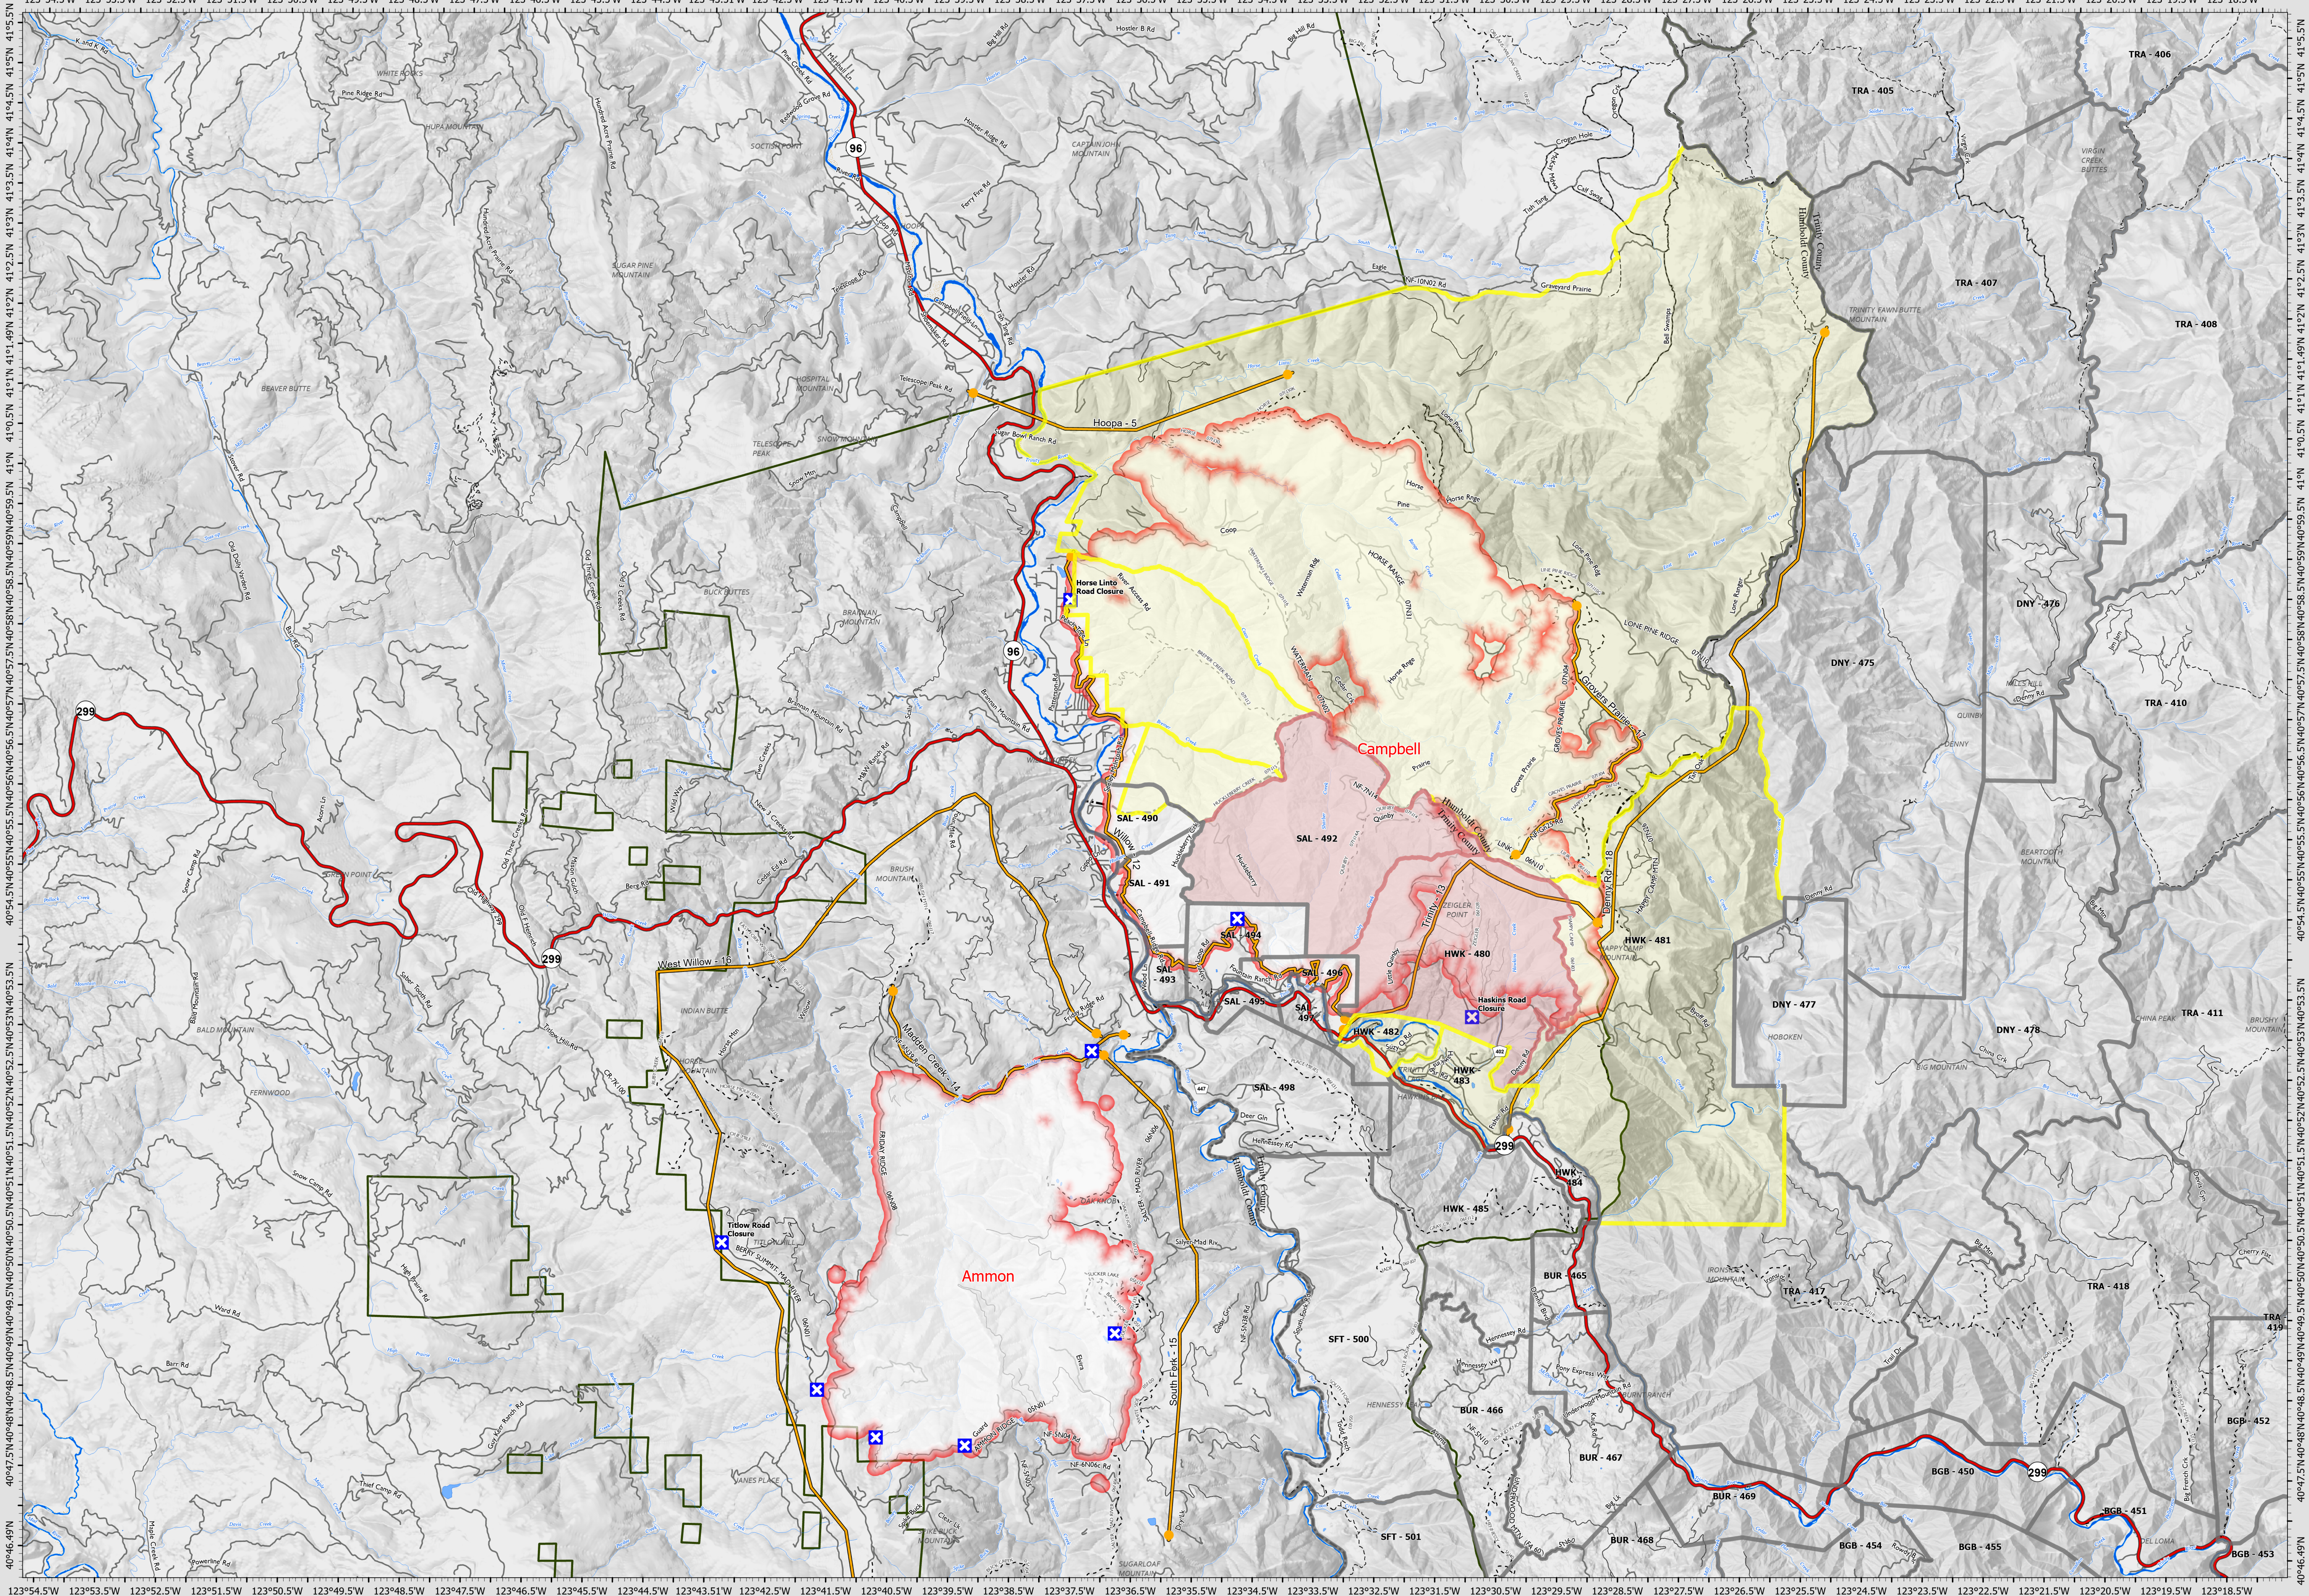

9/2/2022

Evacuation

SRF Lightning Complex

CA-SRF-000620
9/2/2022

39,274 acres
IR updated 9/01/2022

- Warning
- Evacuation Order
- Normal
- ⊗ Closure
- ➡ Management Action Point
- ▭ Wildfire Daily Fire Perimeter
- ▬ Highways
- ▬ Local Connectors
- ▬ Local Roads
- ▬ Gravel Roads
- ▬ Dirt Roads
- ▬ Trails