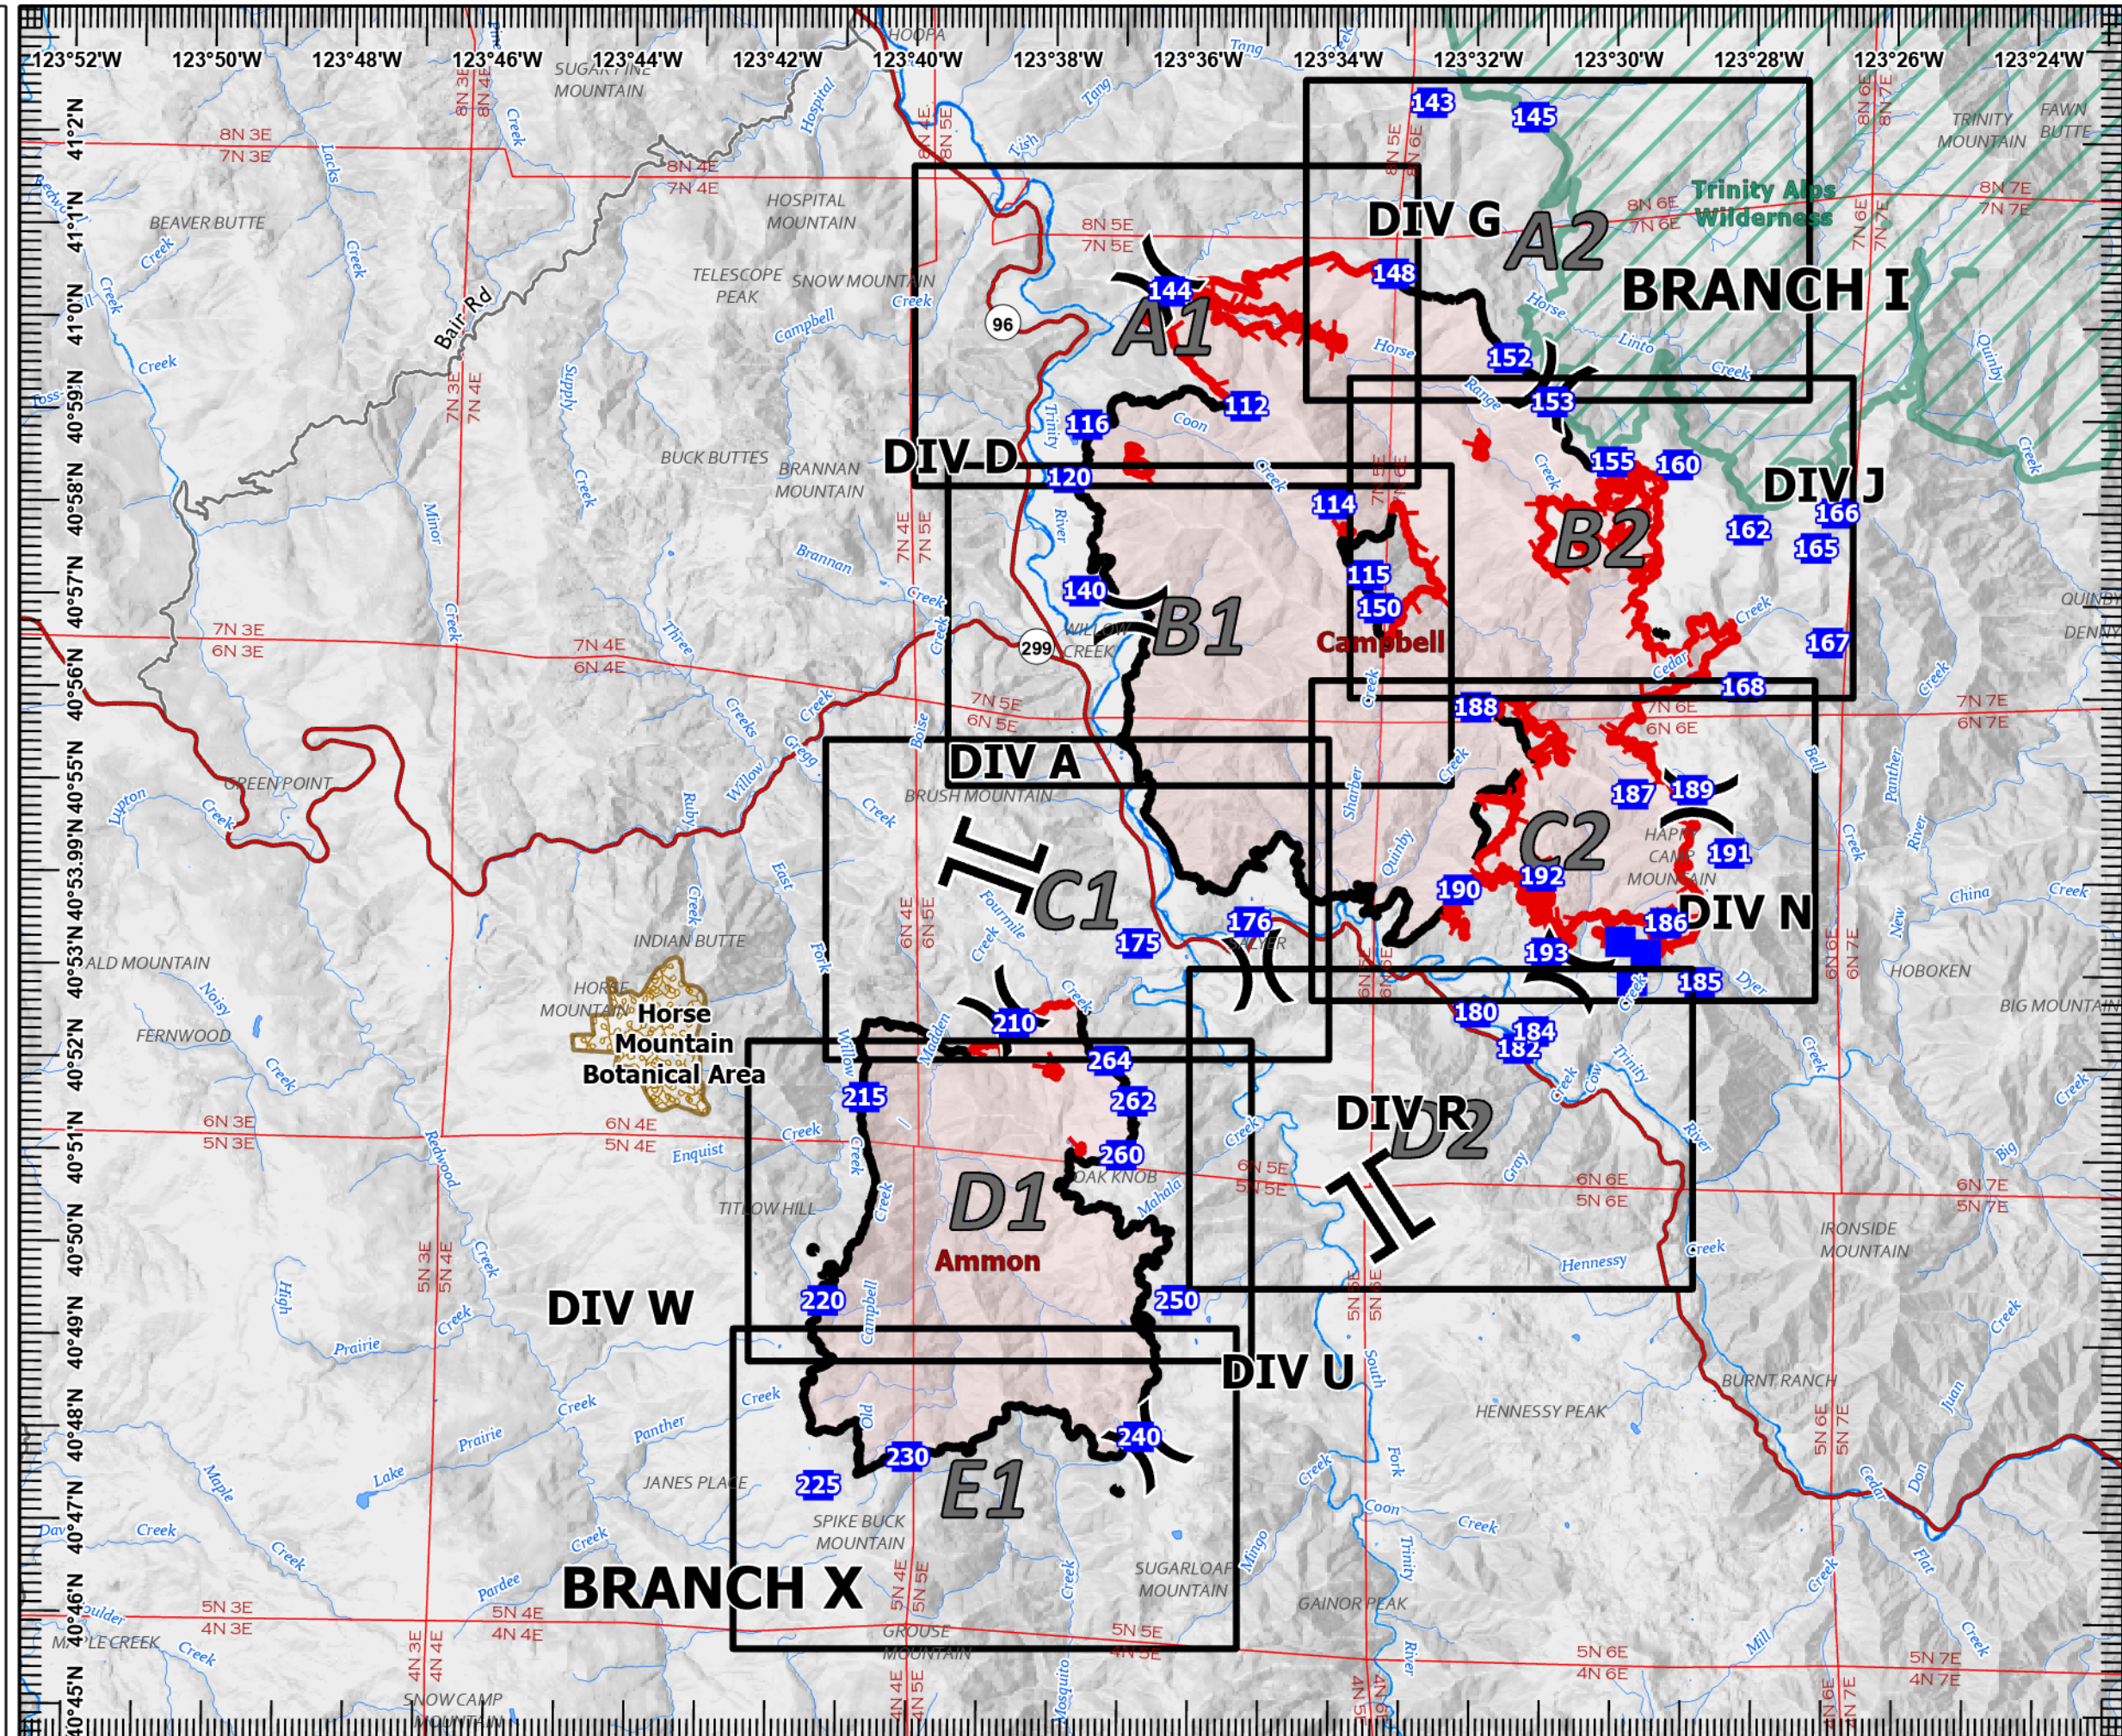

IAP 2022 SRF Lightning Complex

CA-SRF-000620

9/01/2022

Index

- (X) Division Break
- (||) Branch Break
- Drop Point
- ▬ Contained
- ▬ Uncontained
- ▬ Other
- ▬ Prescribed Fire
- ▬ Wildfire Daily Fire Perimeter
- ▬ HorseMtnBotanicArea

1:130,000

Last Updated
9/1/2022
22:46