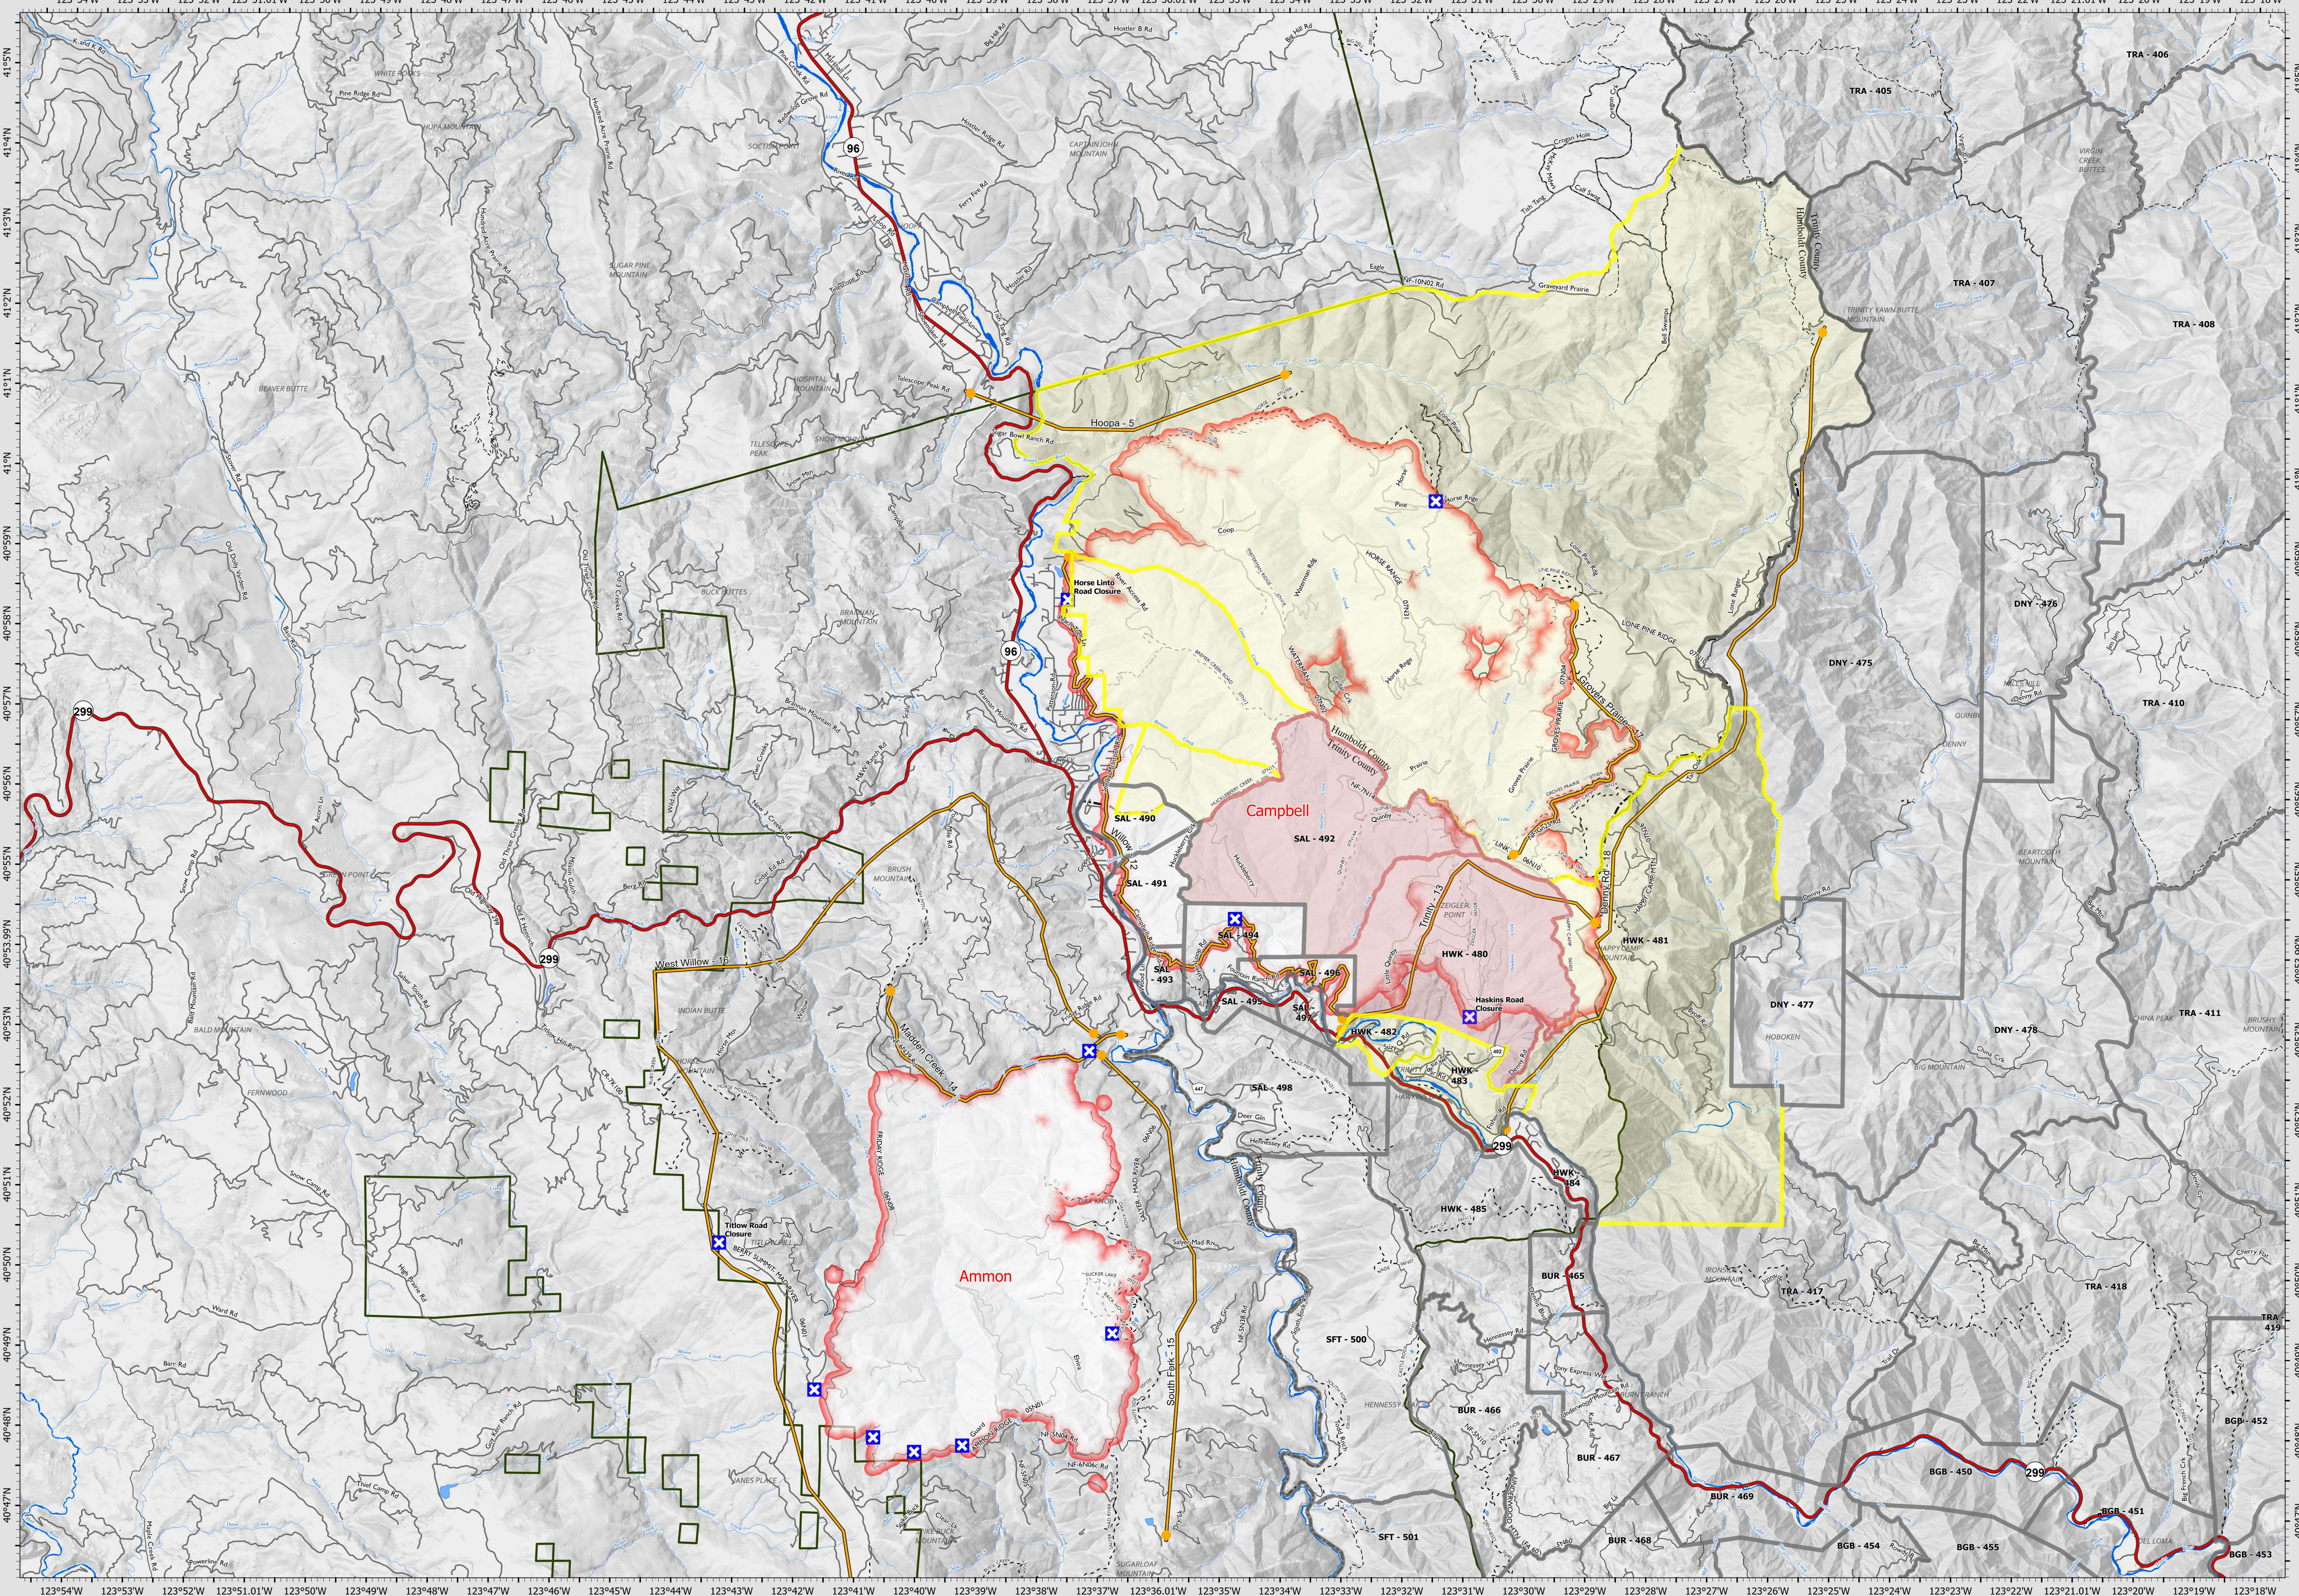

9/3/2022

Evacuation

SRF Lightning Complex

CA-SRF-000620
9/3/2022

40,768 acres
IR updated 9/02/2022

- Warning
- Evacuation Order
- Normal
- ⊗ Closure
- Management Action Point
- ▬ Wildfire Daily Fire Perimeter
- ▬ Highways
- ▬ Local Connectors
- ▬ Local Roads
- ▬ Gravel Roads
- ▬ Dirt Roads
- ▬ Trails