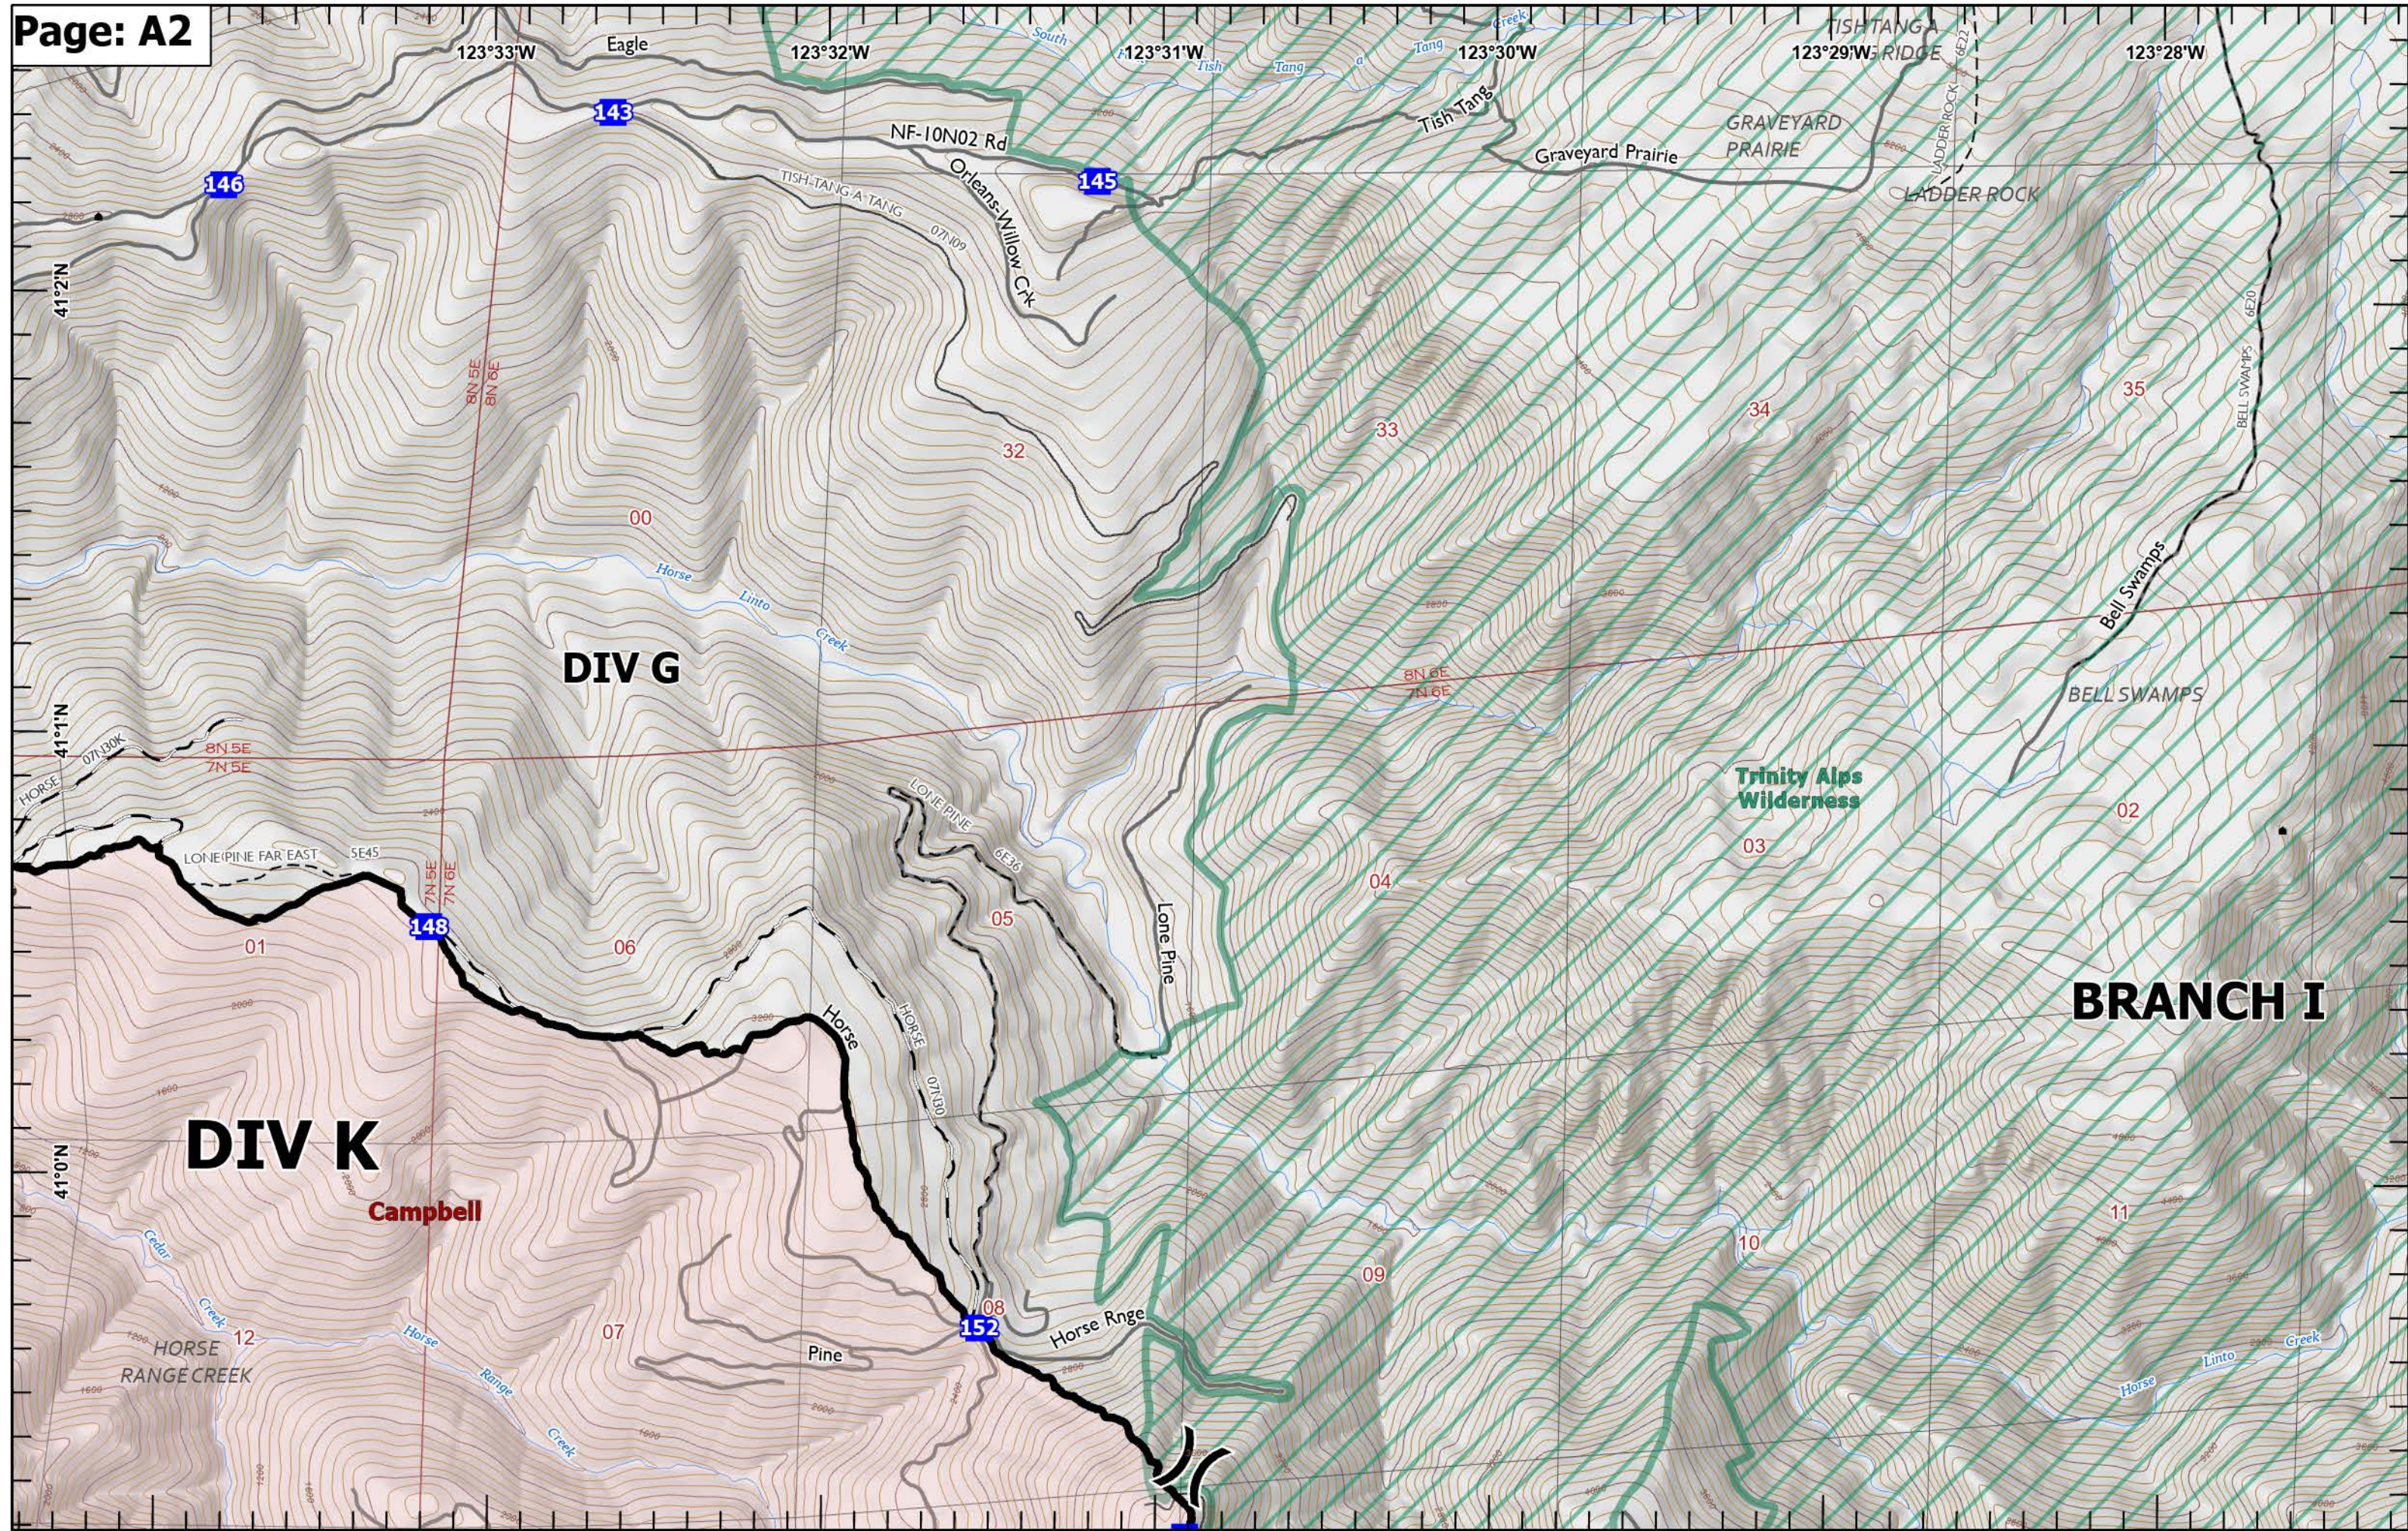

DIV K

DIV D

Campbell

River Access Rd

DIV K

DIV D

Campbell

River Access Rd

DIV G

DIV K

BRANCH I

Campbell

**Trinity Alps
Wilderness**

**GRAVEYARD
PRAIRIE**

BELL SWAMPS

35

GRAVEYARD
PRAIRIE

LADDER ROCK

Bell Swamps

BELL SWAMPS

**Trinity Alps
Wilderness**

Lone Pine

Horse

HORSE

41°0'N

123°33'W

123°32'W

123°31'W

123°30'W

123°29'W

123°28'W

146