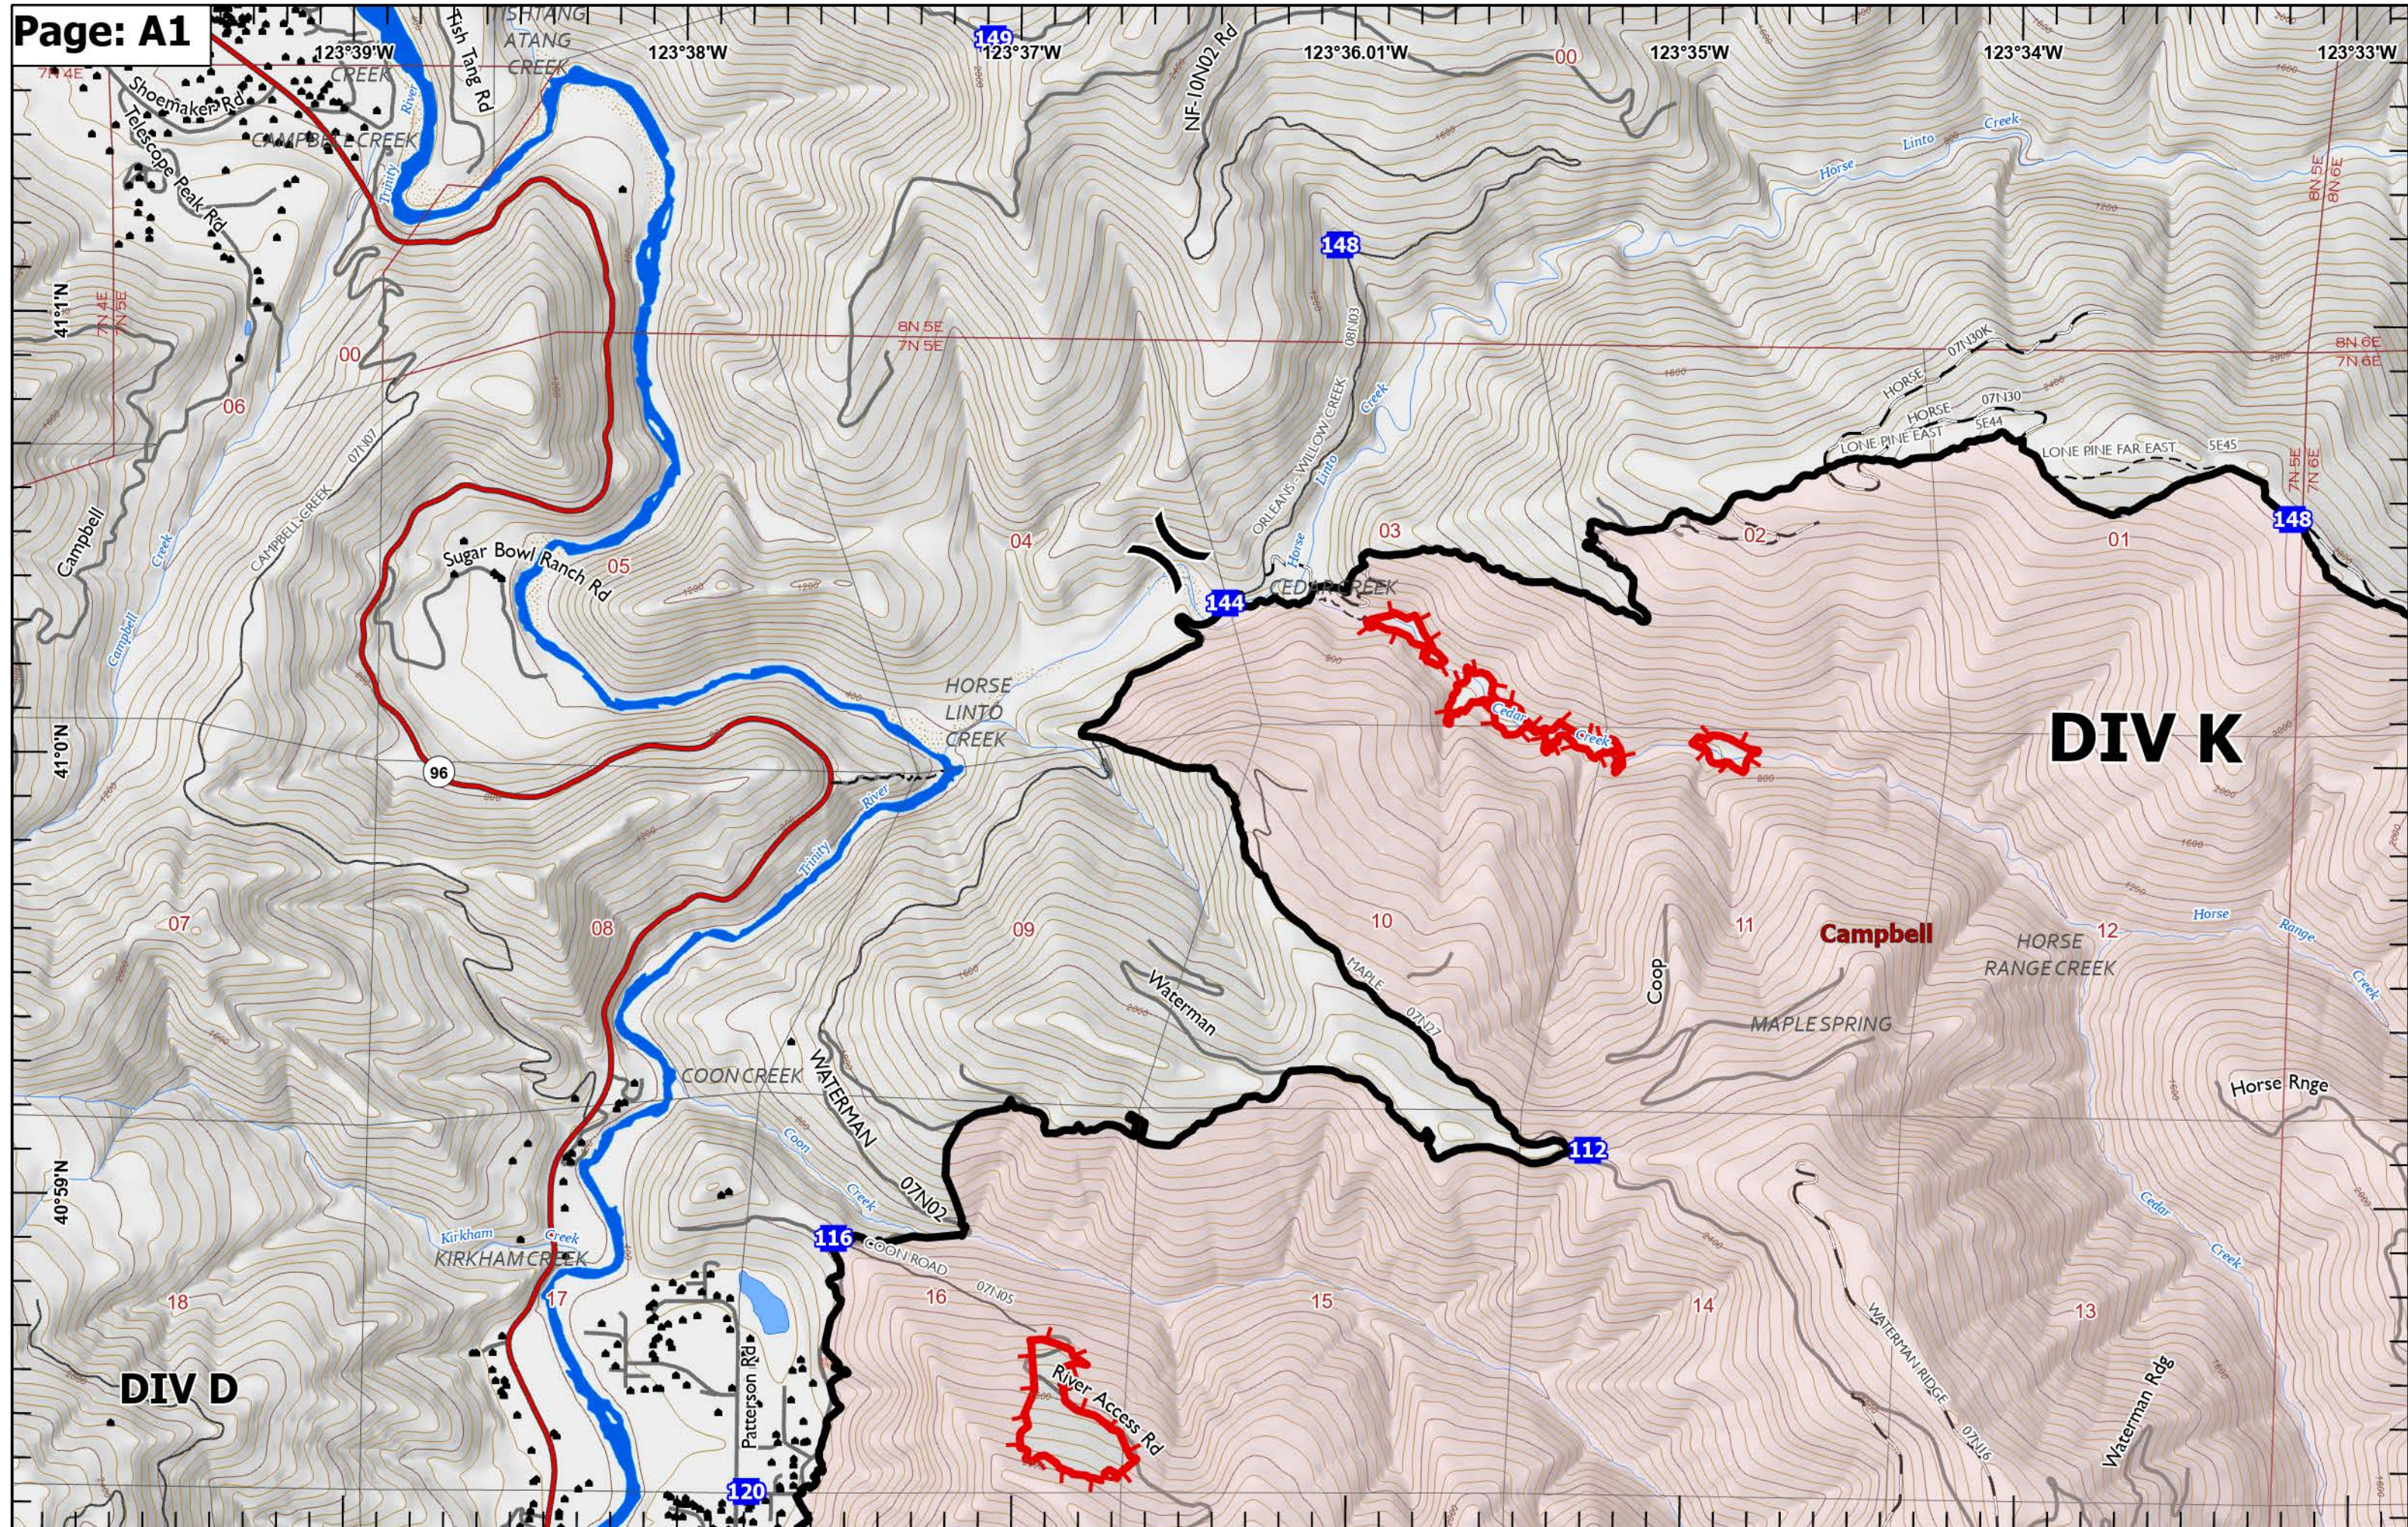

DIV K

DIV D

Campbell

River Access Rd

DIV K

DIV D

Campbell

River Access Rd

DIV G

DIV K

BRANCH I

Campbell

**Trinity Alps
Wilderness**

**GRAVEYARD
PRAIRIE**

BELL SWAMPS

35

GRAVEYARD
PRAIRIE

LADDER ROCK

Bell Swamps

BELL SWAMPS

**Trinity Alps
Wilderness**

Lone Pine

Horse

HORSE

41°0'N

123°33'W

123°32'W

123°31'W

123°30'W

123°29'W

123°28'W

146