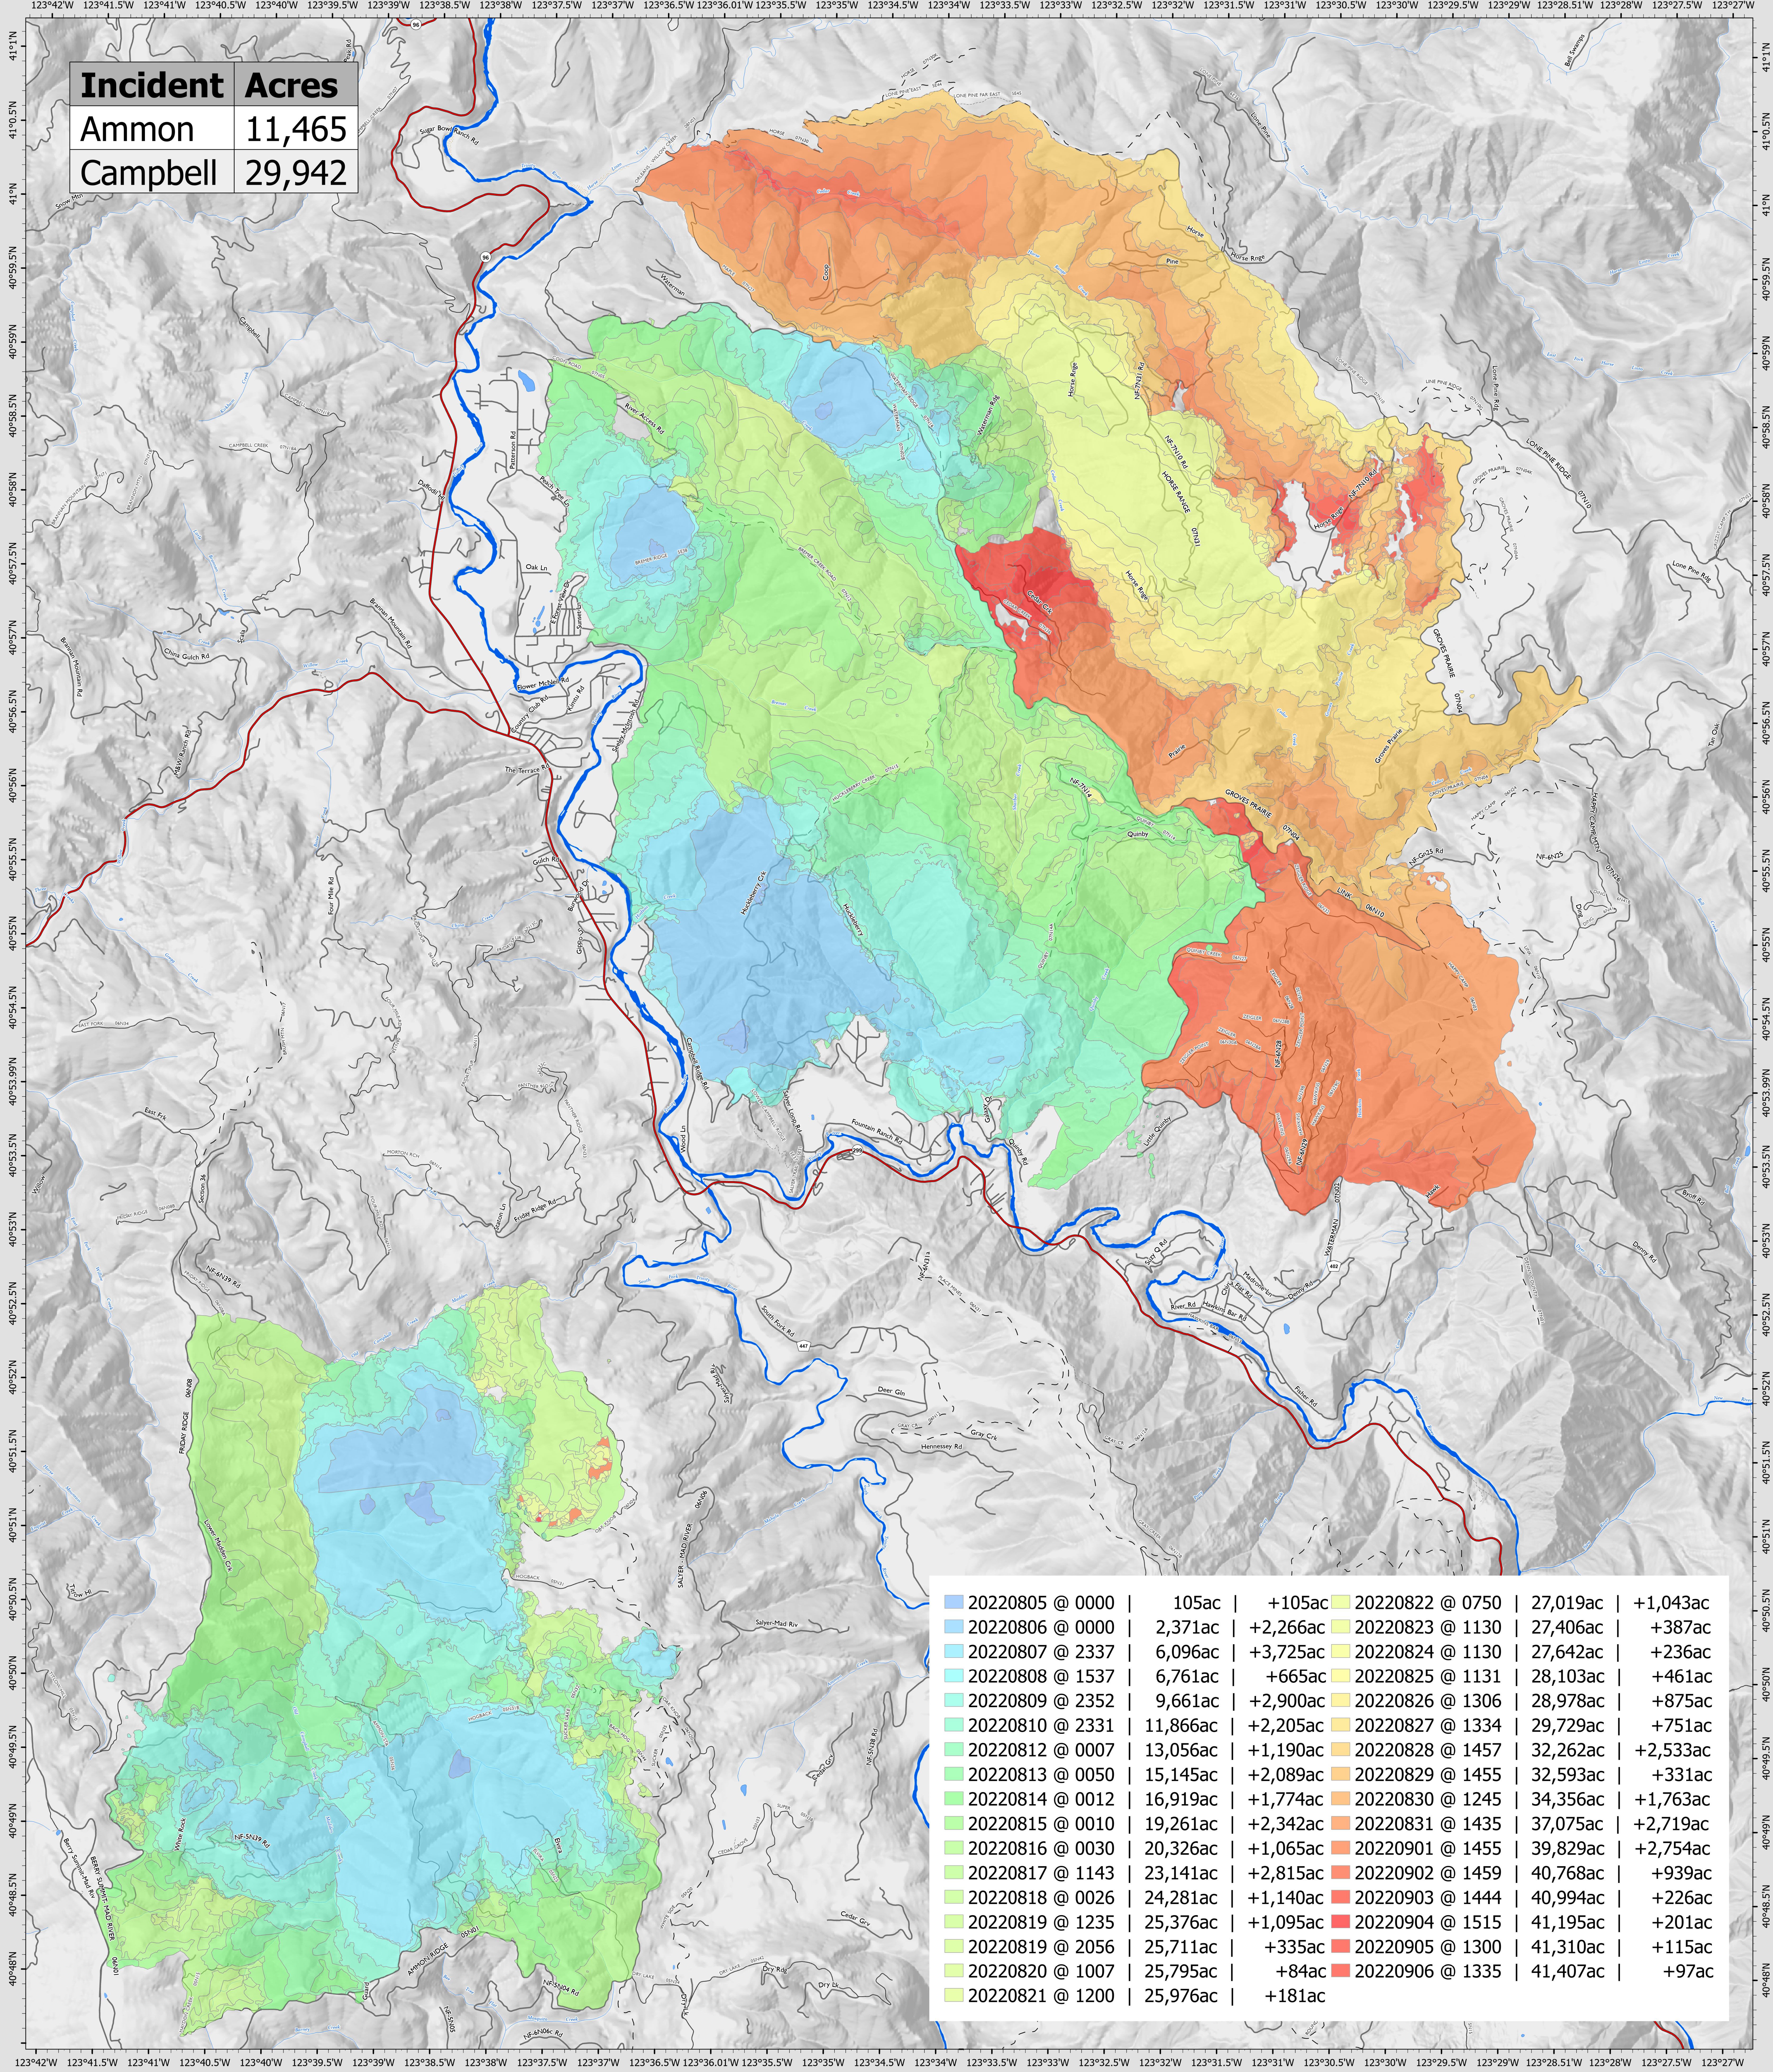

Incident	Acres
Ammon	11,465
Campbell	29,942

**SRF Lightning Complex**  
 CA-SRF-000620  
 9/7/2022  
 41,406 acres  
 IR updated 9/6/2022

- Highways
- Local Roads
- Gravel Roads
- Dirt Roads
- Trails

California Department of Forestry and Fire Protection  
 UAS  
 QR Code  
 North American Datum: 1983  
 Author Name Updated: 9/7/2022 05:27