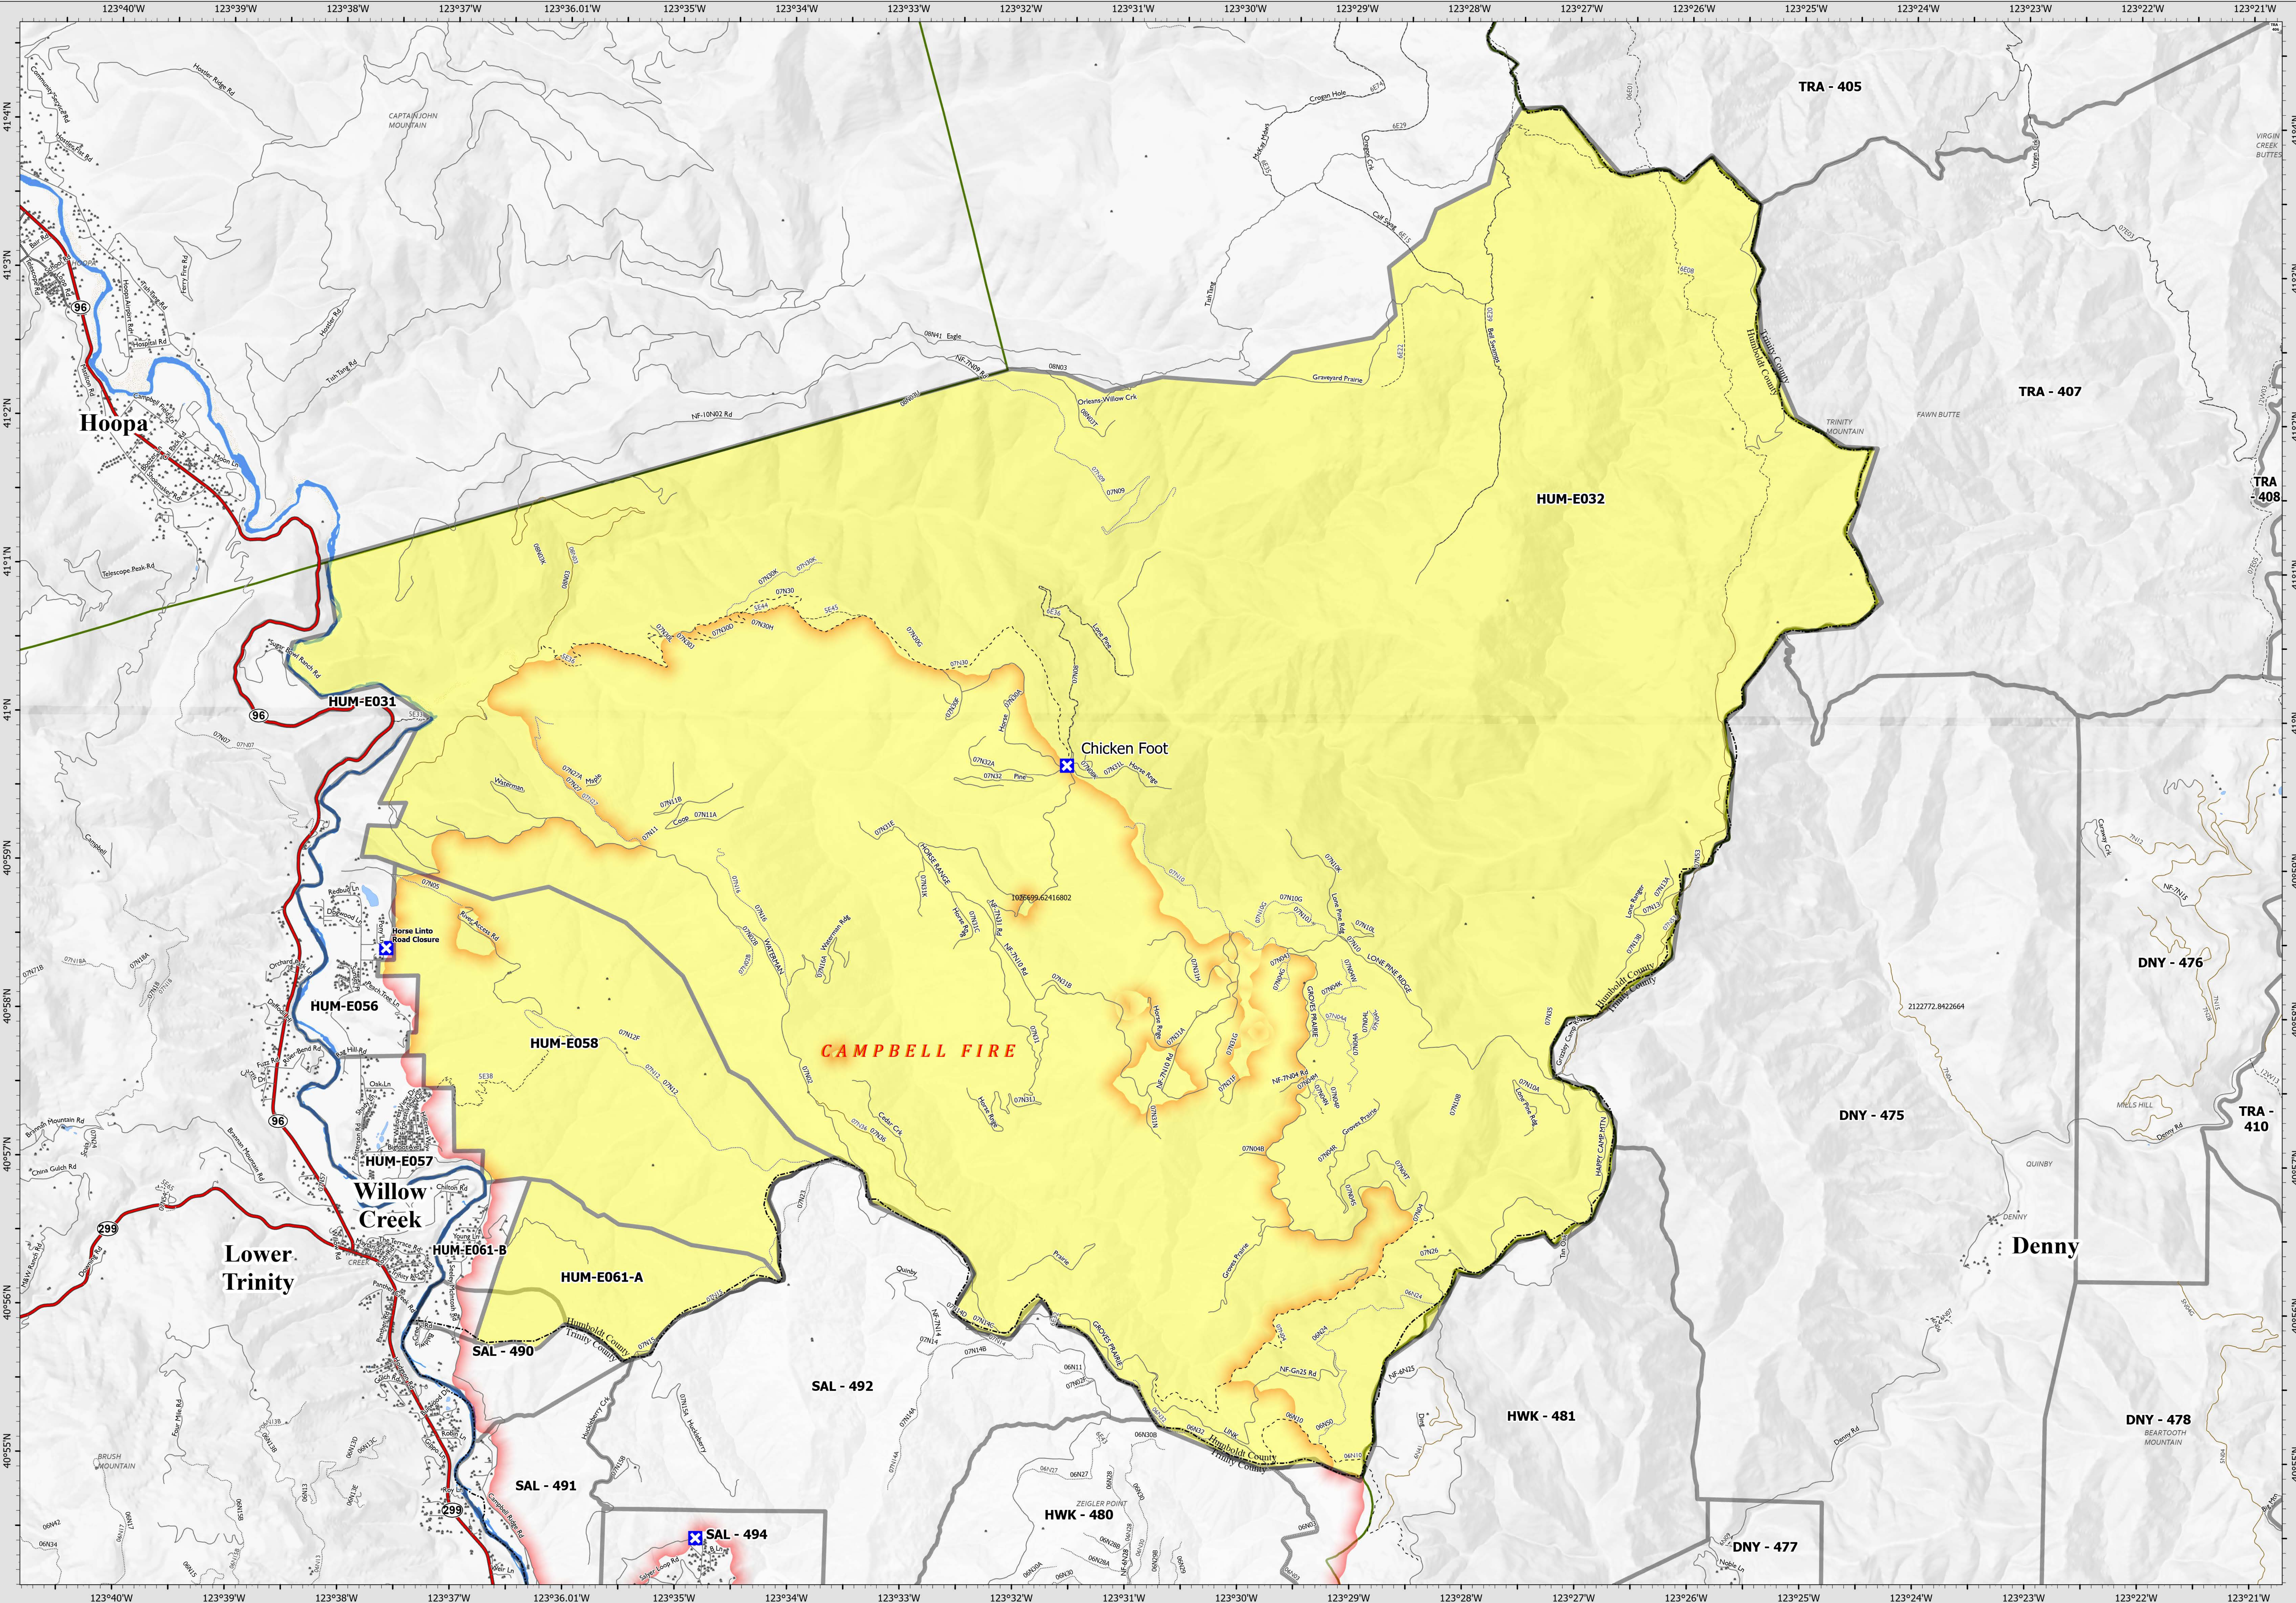

9/10/2022

Evacuation

SRF Lightning Complex

CA-SRF-000620
9/10/2022

41,540 acres
IR updated 9/8/2022

Zone Status		Roads		Other Features	
	Evacuation Warning		Dirt Roads		High Clearance Vehicles
	Normal		Gravel Roads		Forest Administrative Boundary
	Closure		Highways		Building Footprints
			Local Connectors		
			Local Roads		
			Trails		