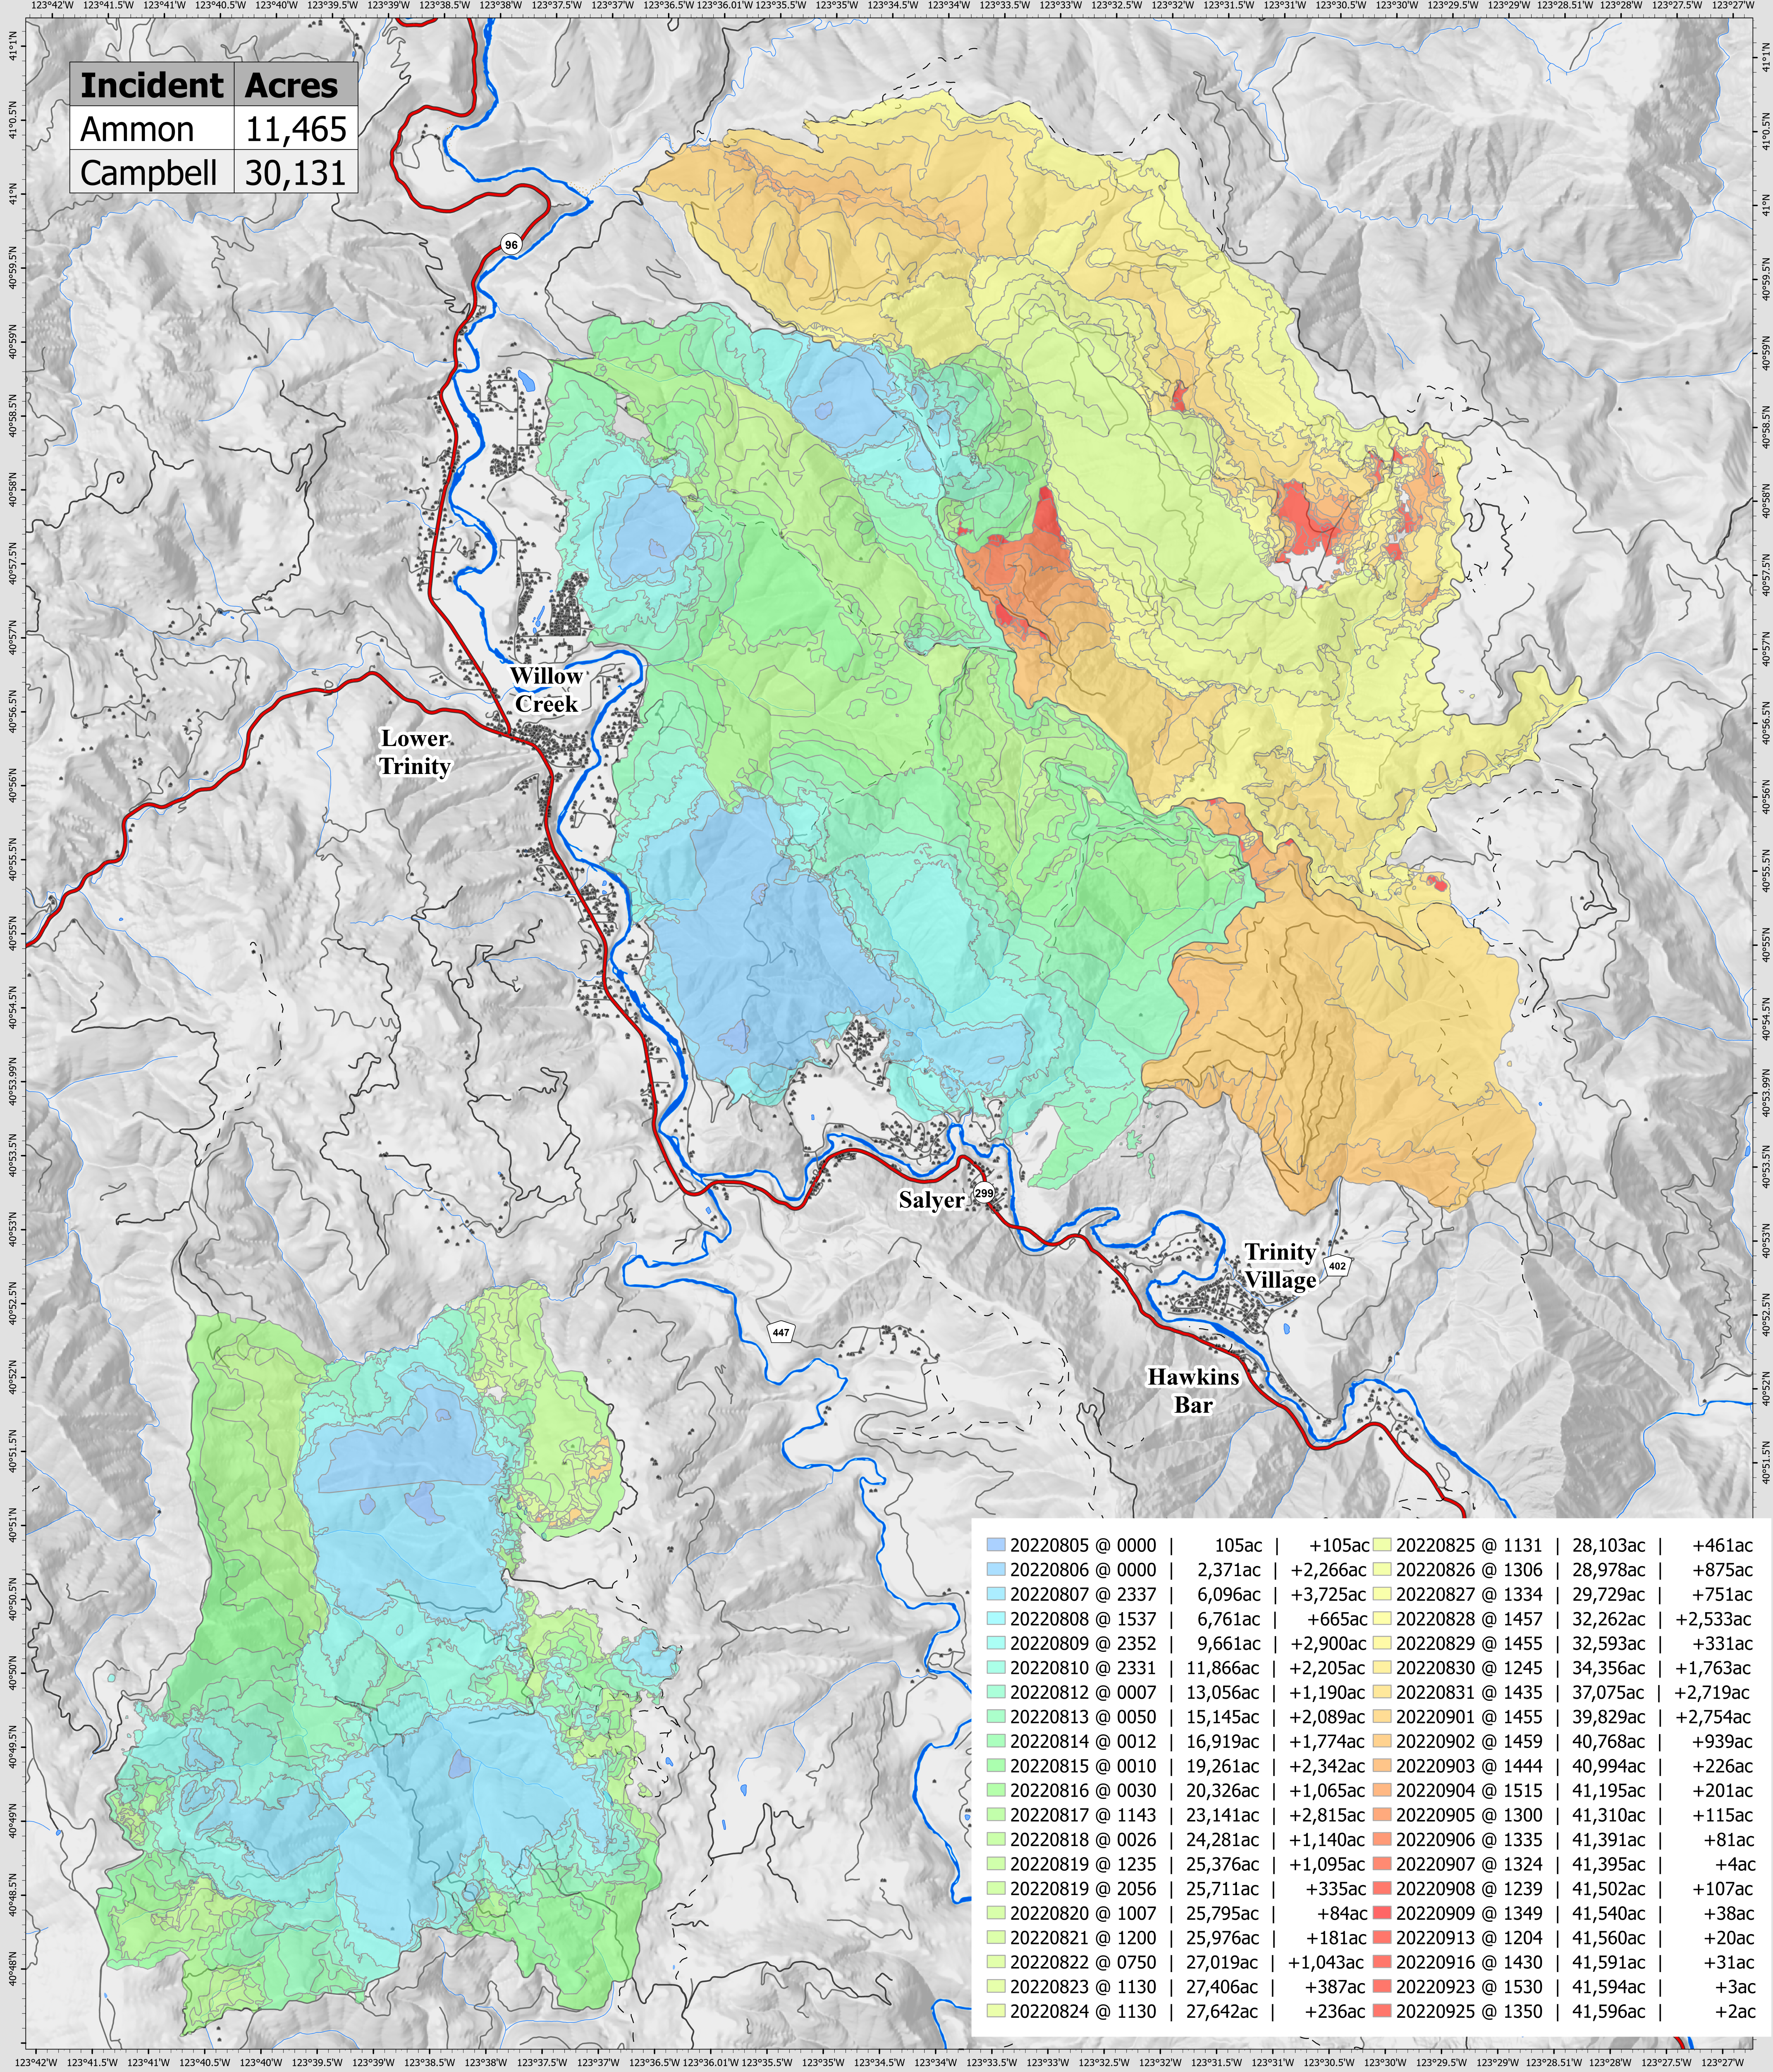

Incident	Acres
Ammon	11,465
Campbell	30,131

20220805 @ 0000	105ac	+105ac	20220825 @ 1131	28,103ac	+461ac
20220806 @ 0000	2,371ac	+2,266ac	20220826 @ 1306	28,978ac	+875ac
20220807 @ 2337	6,096ac	+3,725ac	20220827 @ 1334	29,729ac	+751ac
20220808 @ 1537	6,761ac	+665ac	20220828 @ 1457	32,262ac	+2,533ac
20220809 @ 2352	9,661ac	+2,900ac	20220829 @ 1455	32,593ac	+331ac
20220810 @ 2331	11,866ac	+2,205ac	20220830 @ 1245	34,356ac	+1,763ac
20220812 @ 0007	13,056ac	+1,190ac	20220831 @ 1435	37,075ac	+2,719ac
20220813 @ 0050	15,145ac	+2,089ac	20220901 @ 1455	39,829ac	+2,754ac
20220814 @ 0012	16,919ac	+1,774ac	20220902 @ 1459	40,768ac	+939ac
20220815 @ 0010	19,261ac	+2,342ac	20220903 @ 1444	40,994ac	+226ac
20220816 @ 0030	20,326ac	+1,065ac	20220904 @ 1515	41,195ac	+201ac
20220817 @ 1143	23,141ac	+2,815ac	20220905 @ 1300	41,310ac	+115ac
20220818 @ 0026	24,281ac	+1,140ac	20220906 @ 1335	41,391ac	+81ac
20220819 @ 1235	25,376ac	+1,095ac	20220907 @ 1324	41,395ac	+4ac
20220819 @ 2056	25,711ac	+335ac	20220908 @ 1239	41,502ac	+107ac
20220820 @ 1007	25,795ac	+84ac	20220909 @ 1349	41,540ac	+38ac
20220821 @ 1200	25,976ac	+181ac	20220913 @ 1204	41,560ac	+20ac
20220822 @ 0750	27,019ac	+1,043ac	20220916 @ 1430	41,591ac	+31ac
20220823 @ 1130	27,406ac	+387ac	20220923 @ 1530	41,594ac	+3ac
20220824 @ 1130	27,642ac	+236ac	20220925 @ 1350	41,596ac	+2ac

SRF Lightning Complex
 CA-SRF-000620
 9/26/2022
 41,596 acres
 IR updated 9/24/2022

- Highways
- Local Roads
- - - Gravel Roads
- Dirt Roads

Datum: North American 1983
 Author Name Updated: 9/25/2022 14:21