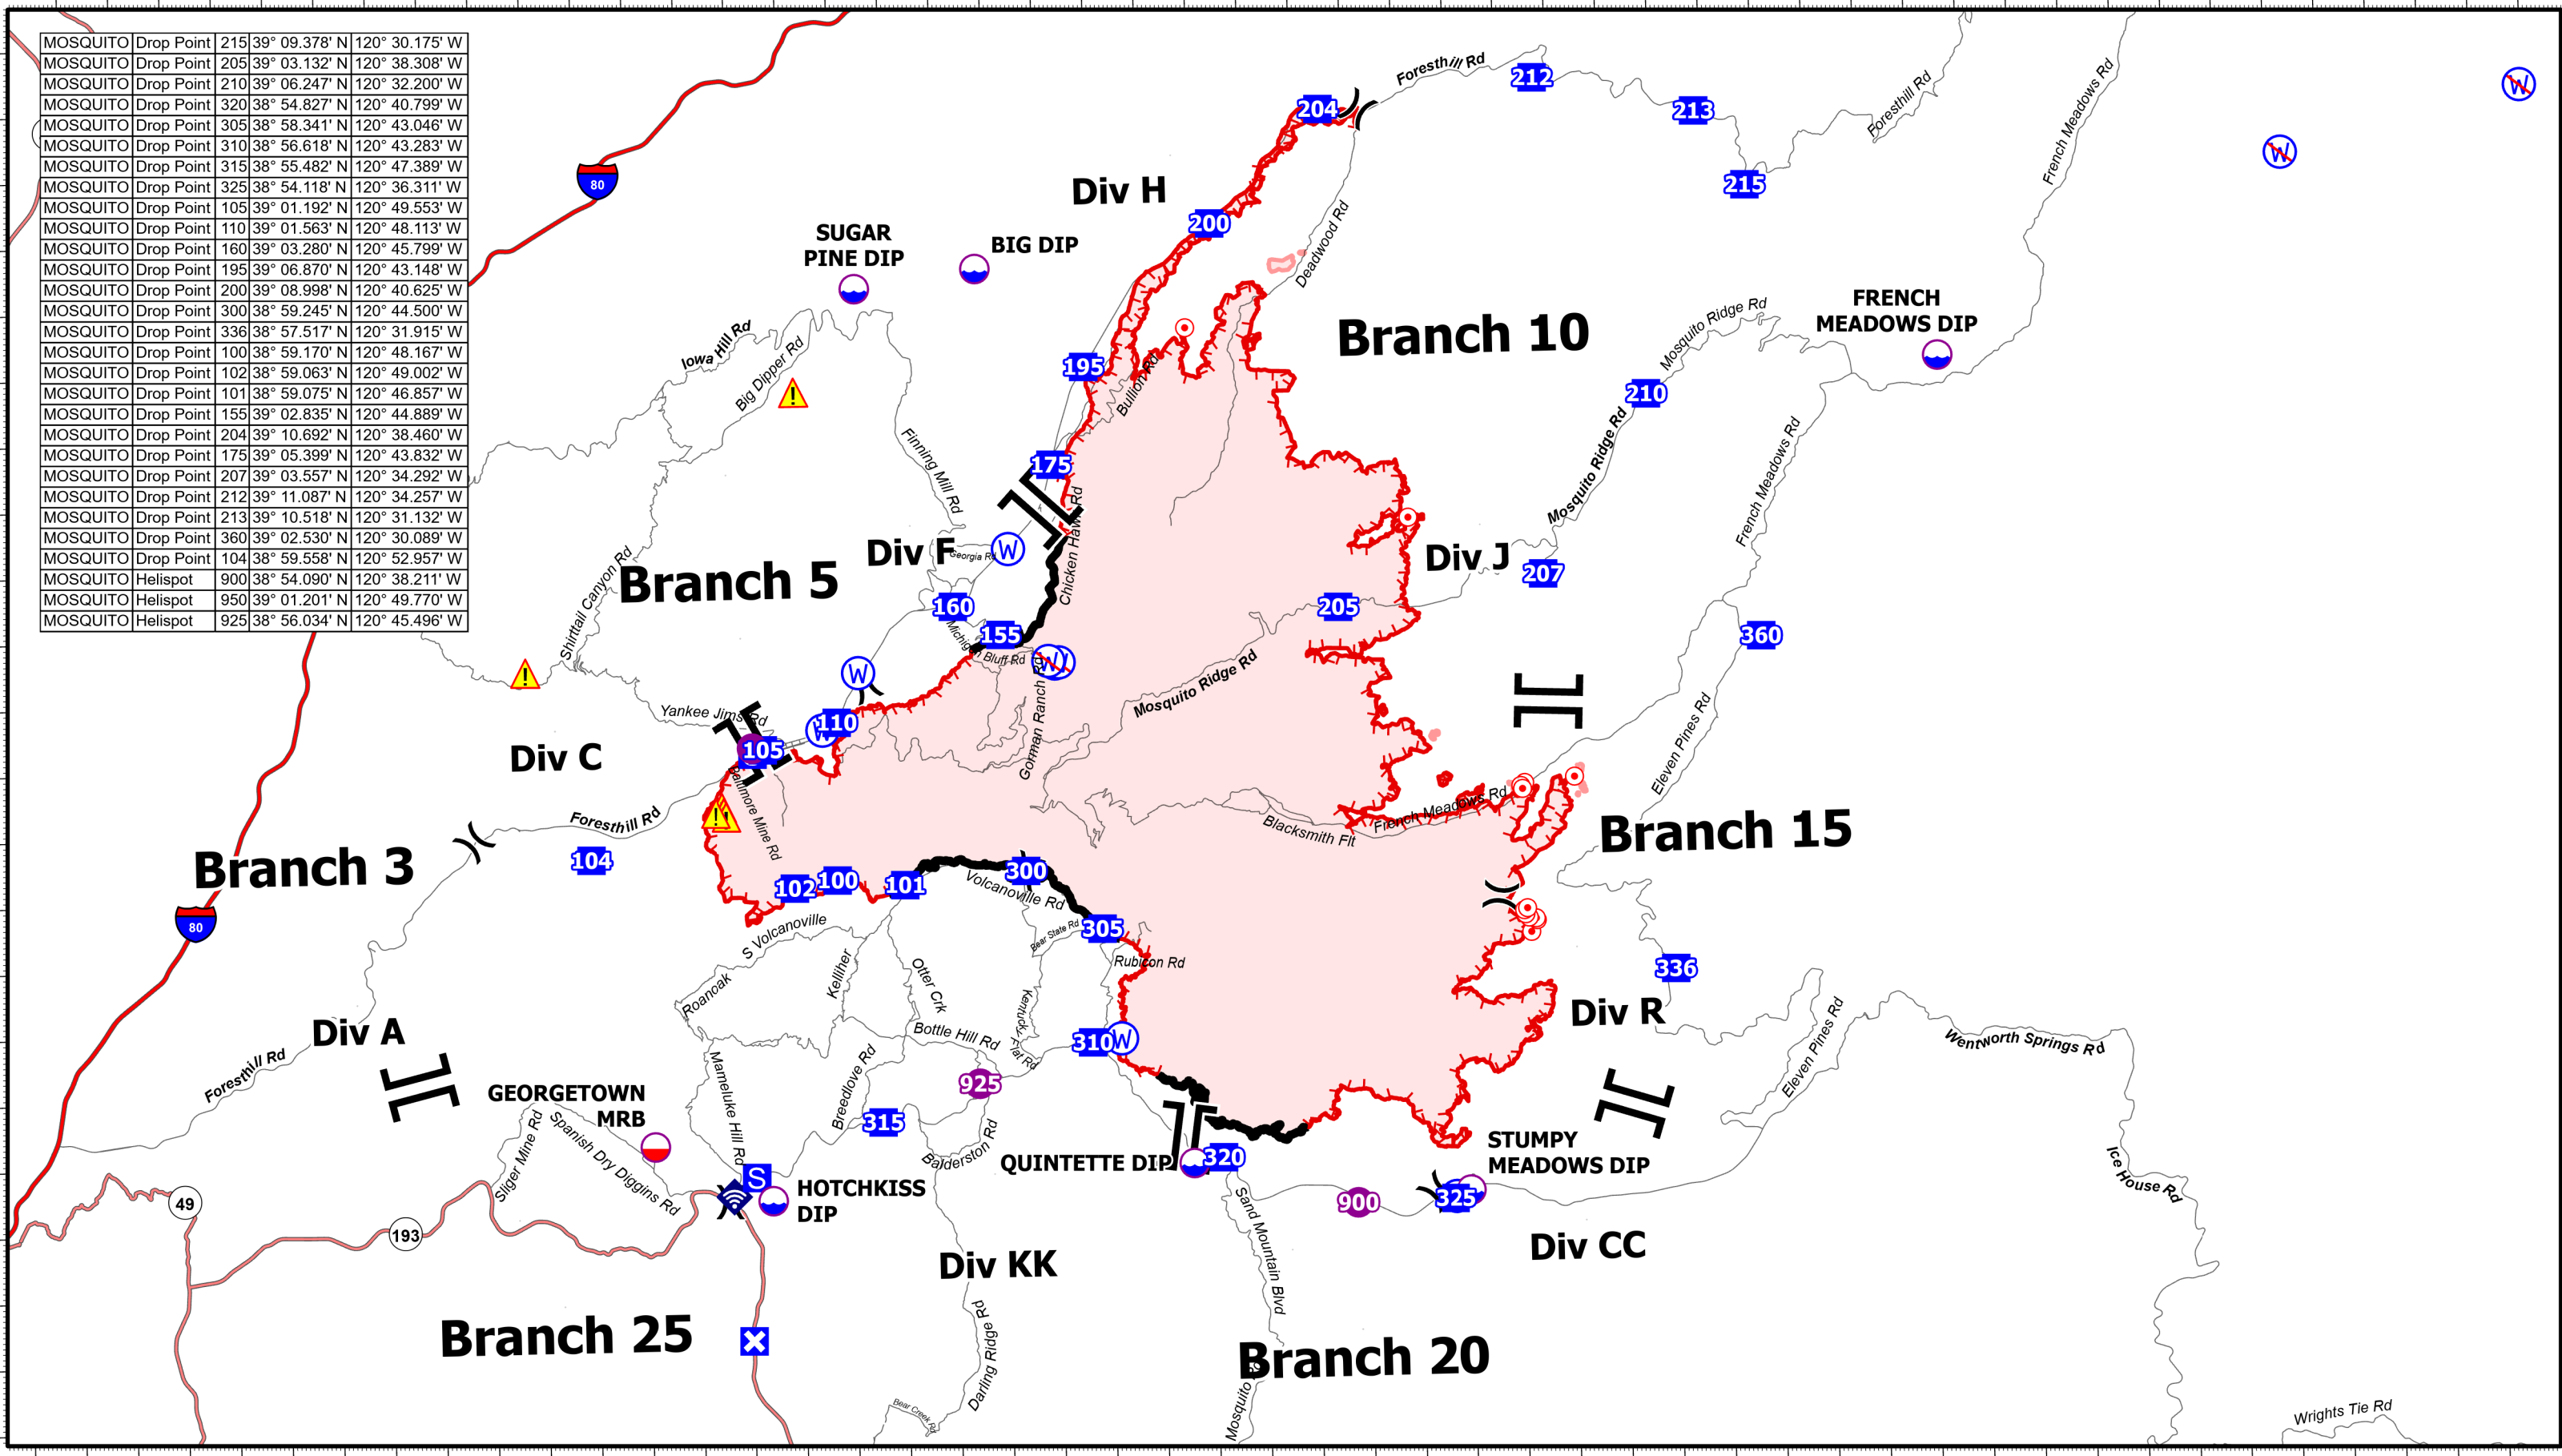

MOSQUITO	Drop Point	215	39° 09.378' N	120° 30.175' W
MOSQUITO	Drop Point	205	39° 03.132' N	120° 38.308' W
MOSQUITO	Drop Point	210	39° 06.247' N	120° 32.200' W
MOSQUITO	Drop Point	320	38° 54.827' N	120° 40.799' W
MOSQUITO	Drop Point	305	38° 58.341' N	120° 43.046' W
MOSQUITO	Drop Point	310	38° 56.618' N	120° 43.283' W
MOSQUITO	Drop Point	315	38° 55.482' N	120° 47.389' W
MOSQUITO	Drop Point	325	38° 54.118' N	120° 36.311' W
MOSQUITO	Drop Point	105	39° 01.192' N	120° 49.553' W
MOSQUITO	Drop Point	110	39° 01.563' N	120° 48.113' W
MOSQUITO	Drop Point	160	39° 03.280' N	120° 45.799' W
MOSQUITO	Drop Point	195	39° 06.870' N	120° 43.148' W
MOSQUITO	Drop Point	200	39° 08.998' N	120° 40.625' W
MOSQUITO	Drop Point	300	38° 59.245' N	120° 44.500' W
MOSQUITO	Drop Point	336	38° 57.517' N	120° 31.915' W
MOSQUITO	Drop Point	100	38° 59.170' N	120° 48.167' W
MOSQUITO	Drop Point	102	38° 59.063' N	120° 49.002' W
MOSQUITO	Drop Point	101	38° 59.075' N	120° 46.857' W
MOSQUITO	Drop Point	155	39° 02.835' N	120° 44.889' W
MOSQUITO	Drop Point	204	39° 10.692' N	120° 38.460' W
MOSQUITO	Drop Point	175	39° 05.399' N	120° 43.832' W
MOSQUITO	Drop Point	207	39° 03.557' N	120° 34.292' W
MOSQUITO	Drop Point	212	39° 11.087' N	120° 34.257' W
MOSQUITO	Drop Point	213	39° 10.518' N	120° 31.132' W
MOSQUITO	Drop Point	360	39° 02.530' N	120° 30.089' W
MOSQUITO	Drop Point	104	38° 59.558' N	120° 52.957' W
MOSQUITO	Helispot	900	38° 54.090' N	120° 38.211' W
MOSQUITO	Helispot	950	39° 01.201' N	120° 49.770' W
MOSQUITO	Helispot	925	38° 56.034' N	120° 45.496' W

TRANSPORTATION

MOSQUITO

9/15/2022

Dip Site

Mobile Retardant Base

Helispot

() Division Break

Branch Break

Drop Point

X Closure

S Staging Area

Hot Spot - Spot Fire

Fire Station

Internet Access

Hazard

W Water Source

W Restricted Water Source

Contained

Uncontained

Wildfire Daily Fire Perimeter

0 1 2 3 Miles

TRANSPORTATION

MOSQUITO

CA-TNF-001371