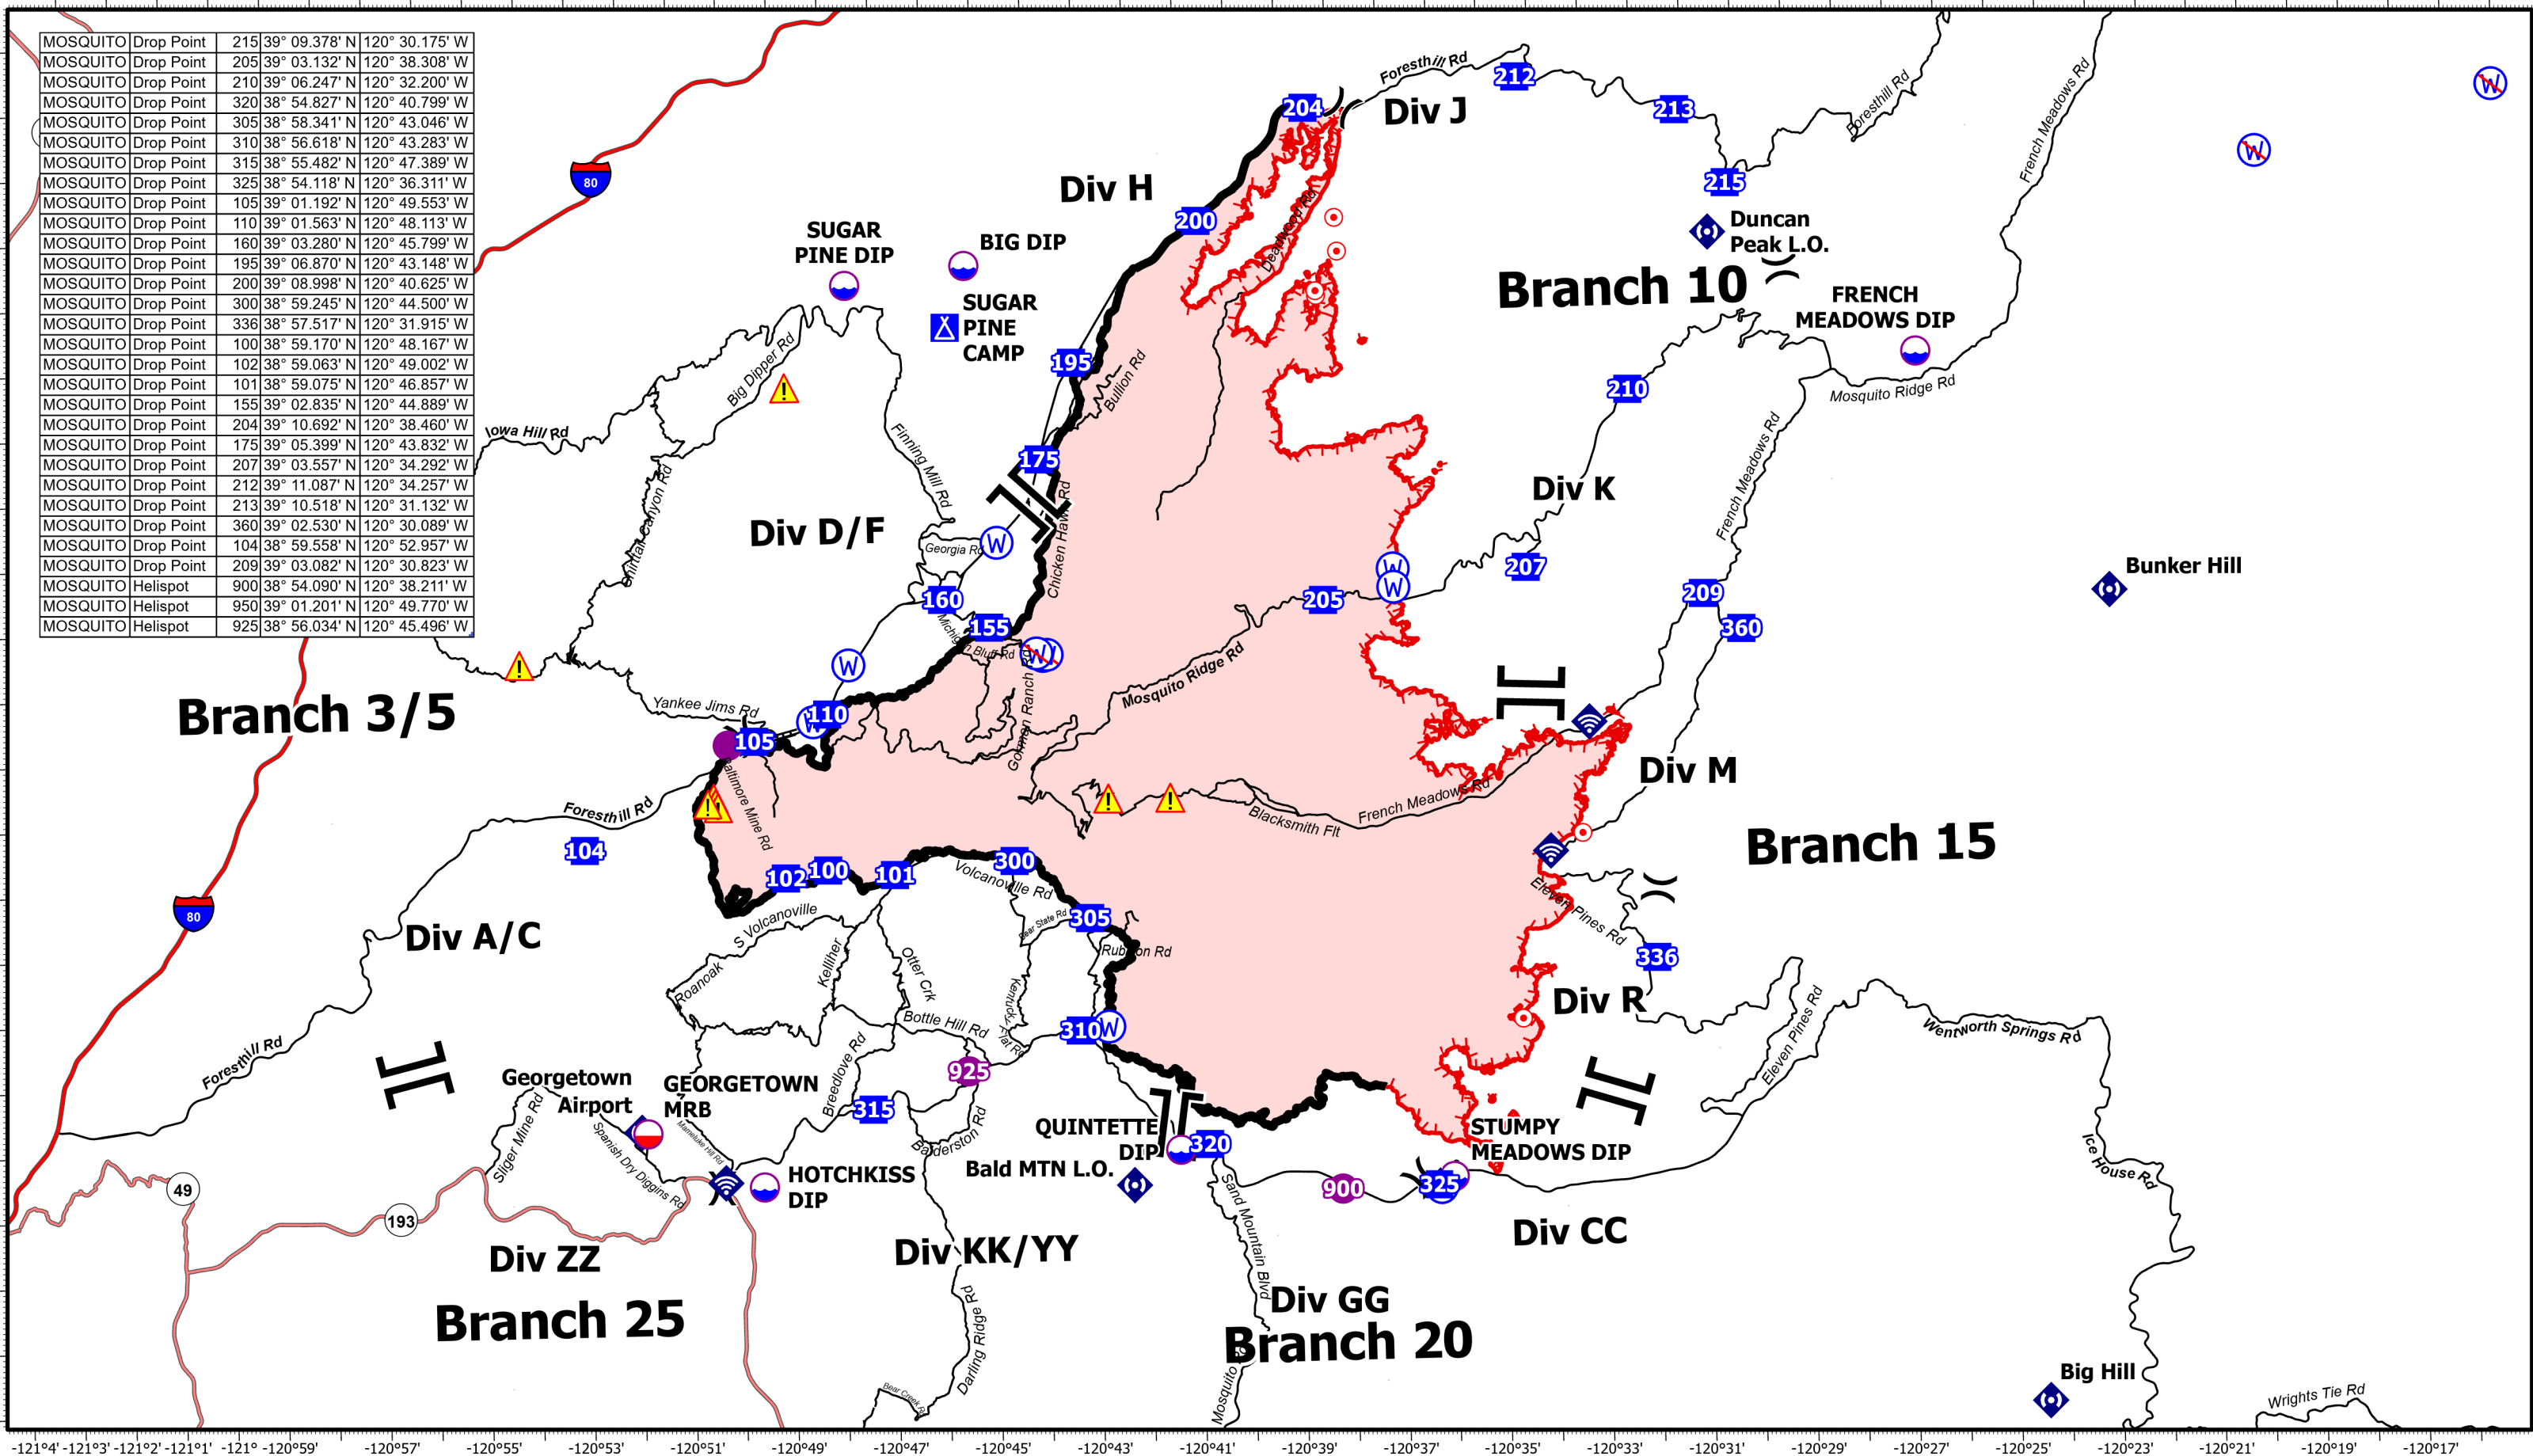

MOSQUITO	Drop Point	215	39° 09.378' N	120° 30.175' W
MOSQUITO	Drop Point	205	39° 03.132' N	120° 38.308' W
MOSQUITO	Drop Point	210	39° 06.247' N	120° 32.200' W
MOSQUITO	Drop Point	320	38° 54.827' N	120° 40.799' W
MOSQUITO	Drop Point	305	38° 58.341' N	120° 43.046' W
MOSQUITO	Drop Point	310	38° 56.618' N	120° 43.283' W
MOSQUITO	Drop Point	315	38° 55.482' N	120° 47.389' W
MOSQUITO	Drop Point	325	38° 54.118' N	120° 36.311' W
MOSQUITO	Drop Point	105	39° 01.192' N	120° 49.553' W
MOSQUITO	Drop Point	110	39° 01.563' N	120° 48.113' W
MOSQUITO	Drop Point	160	39° 03.280' N	120° 45.799' W
MOSQUITO	Drop Point	195	39° 06.870' N	120° 43.148' W
MOSQUITO	Drop Point	200	39° 08.998' N	120° 40.625' W
MOSQUITO	Drop Point	300	38° 59.245' N	120° 44.500' W
MOSQUITO	Drop Point	336	38° 57.517' N	120° 31.915' W
MOSQUITO	Drop Point	100	38° 59.170' N	120° 48.167' W
MOSQUITO	Drop Point	102	38° 59.063' N	120° 49.002' W
MOSQUITO	Drop Point	101	38° 59.075' N	120° 46.857' W
MOSQUITO	Drop Point	155	39° 02.835' N	120° 44.889' W
MOSQUITO	Drop Point	204	39° 10.692' N	120° 38.460' W
MOSQUITO	Drop Point	175	39° 05.399' N	120° 43.832' W
MOSQUITO	Drop Point	207	39° 03.557' N	120° 34.292' W
MOSQUITO	Drop Point	212	39° 11.087' N	120° 34.257' W
MOSQUITO	Drop Point	213	39° 10.518' N	120° 31.132' W
MOSQUITO	Drop Point	360	39° 02.530' N	120° 30.089' W
MOSQUITO	Drop Point	104	38° 59.558' N	120° 52.957' W
MOSQUITO	Drop Point	209	39° 03.082' N	120° 30.823' W
MOSQUITO	Helispot	900	38° 54.090' N	120° 38.211' W
MOSQUITO	Helispot	950	39° 01.201' N	120° 49.770' W
MOSQUITO	Helispot	925	38° 56.034' N	120° 45.496' W

TRANSPORTATION
MOSQUITO
9/18/2022

Dip Site

Mobile Retardant Base

Helispot

() Division Break

Branch Break

Drop Point

Camp

Hot Spot - Spot Fire

Fire Station

Internet Access

Repeater

Hazard

Water Source

Restricted Water Source

Wildfire Daily Fire Perimeter