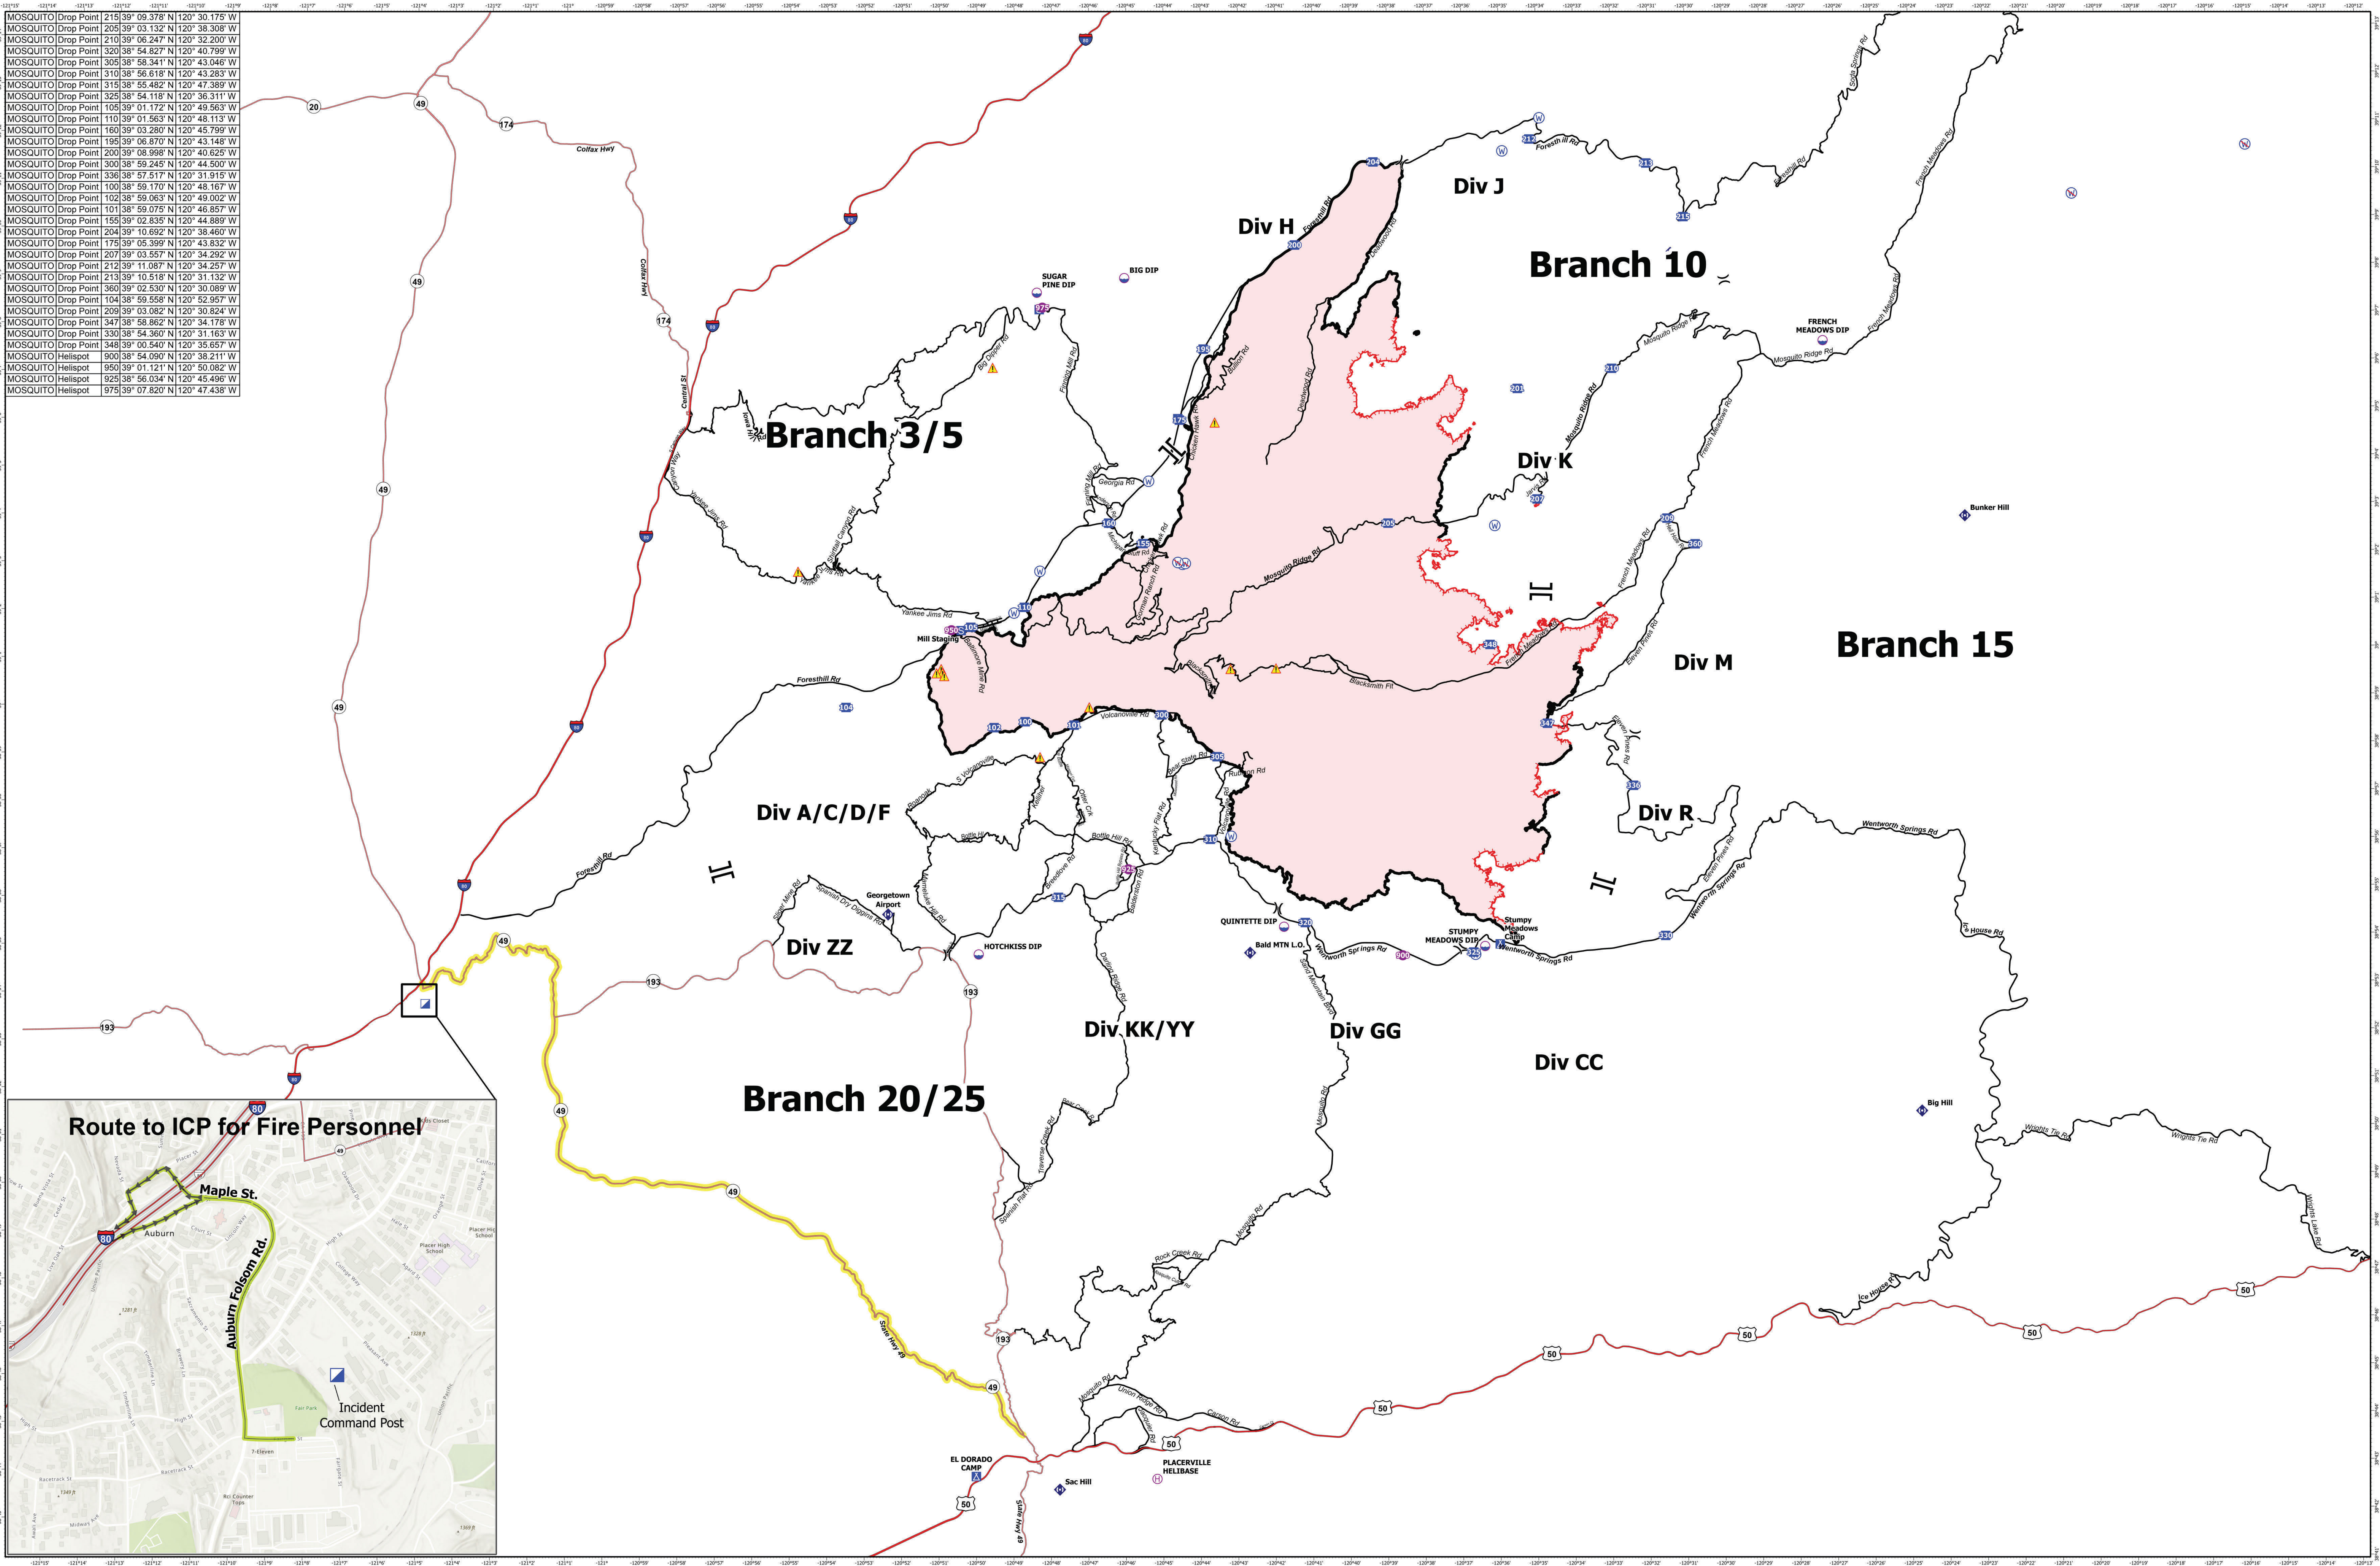

Dip Site	Branch Break	Staging Area	Restricted Water Source
Helispot	Incident Command Post	Fire Station	Contained
Helibase	Drop Point	Repeater	Uncontained
Division Break	Camp	Hazard	Wildfire Daily Fire Perimeter
		Water Source	

TRANSPORTATION MOSQUITO

CA-TNF-001371
9/24/2022

Prepared by: CIMT2 9/23/2022 20:24
NAD83 UTM 11N 1:77,062

**TRANSPORTATION
MOSQUITO**
9/24/2022

**TRANSPORTATION
MOSQUITO**
9/24/2022