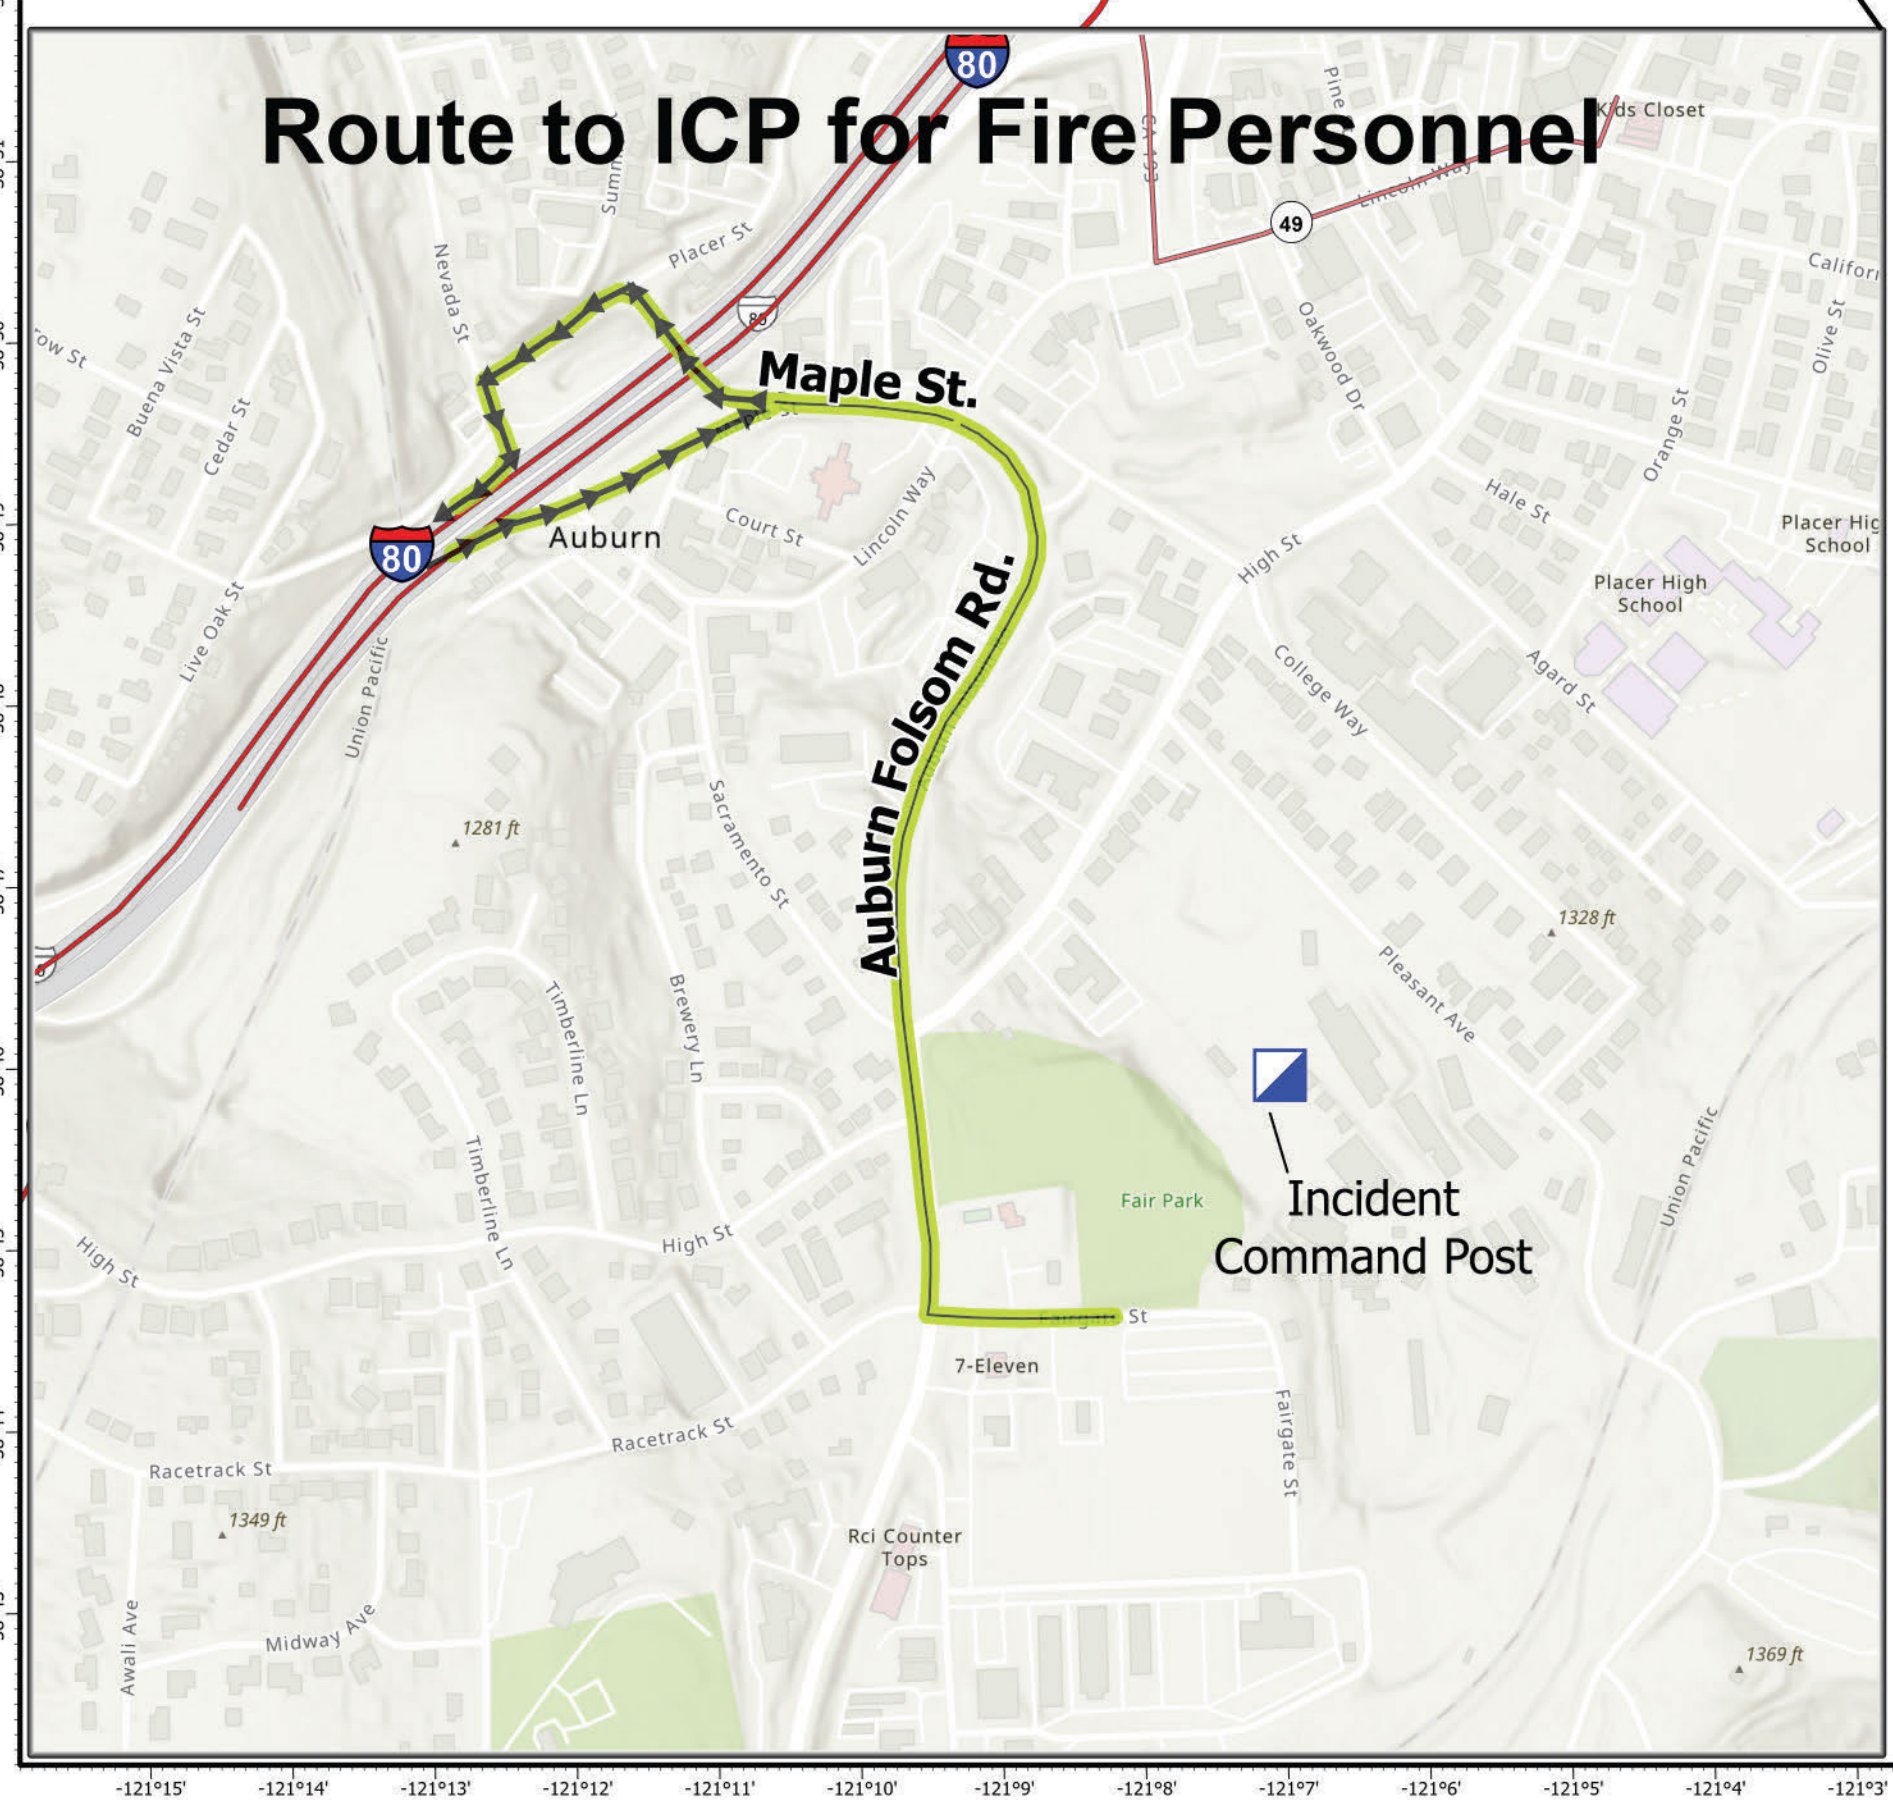

Dip Site	Branch Break	Staging Area	Restricted Water Source
Helispot	Incident Command Post	Fire Station	Contained
Helibase	Drop Point	Repeater	Uncontained
Division Break	Camp	Hazard	Wildfire Daily Fire Perimeter
		Water Source	

TRANSPORTATION MOSQUITO

CA-TNF-001371
9/24/2022

Prepared by: CIMT2 9/23/2022 20:24
NAD83 UTM 11N 1:77,062

**TRANSPORTATION
MOSQUITO**
9/24/2022

**TRANSPORTATION
MOSQUITO**
9/24/2022