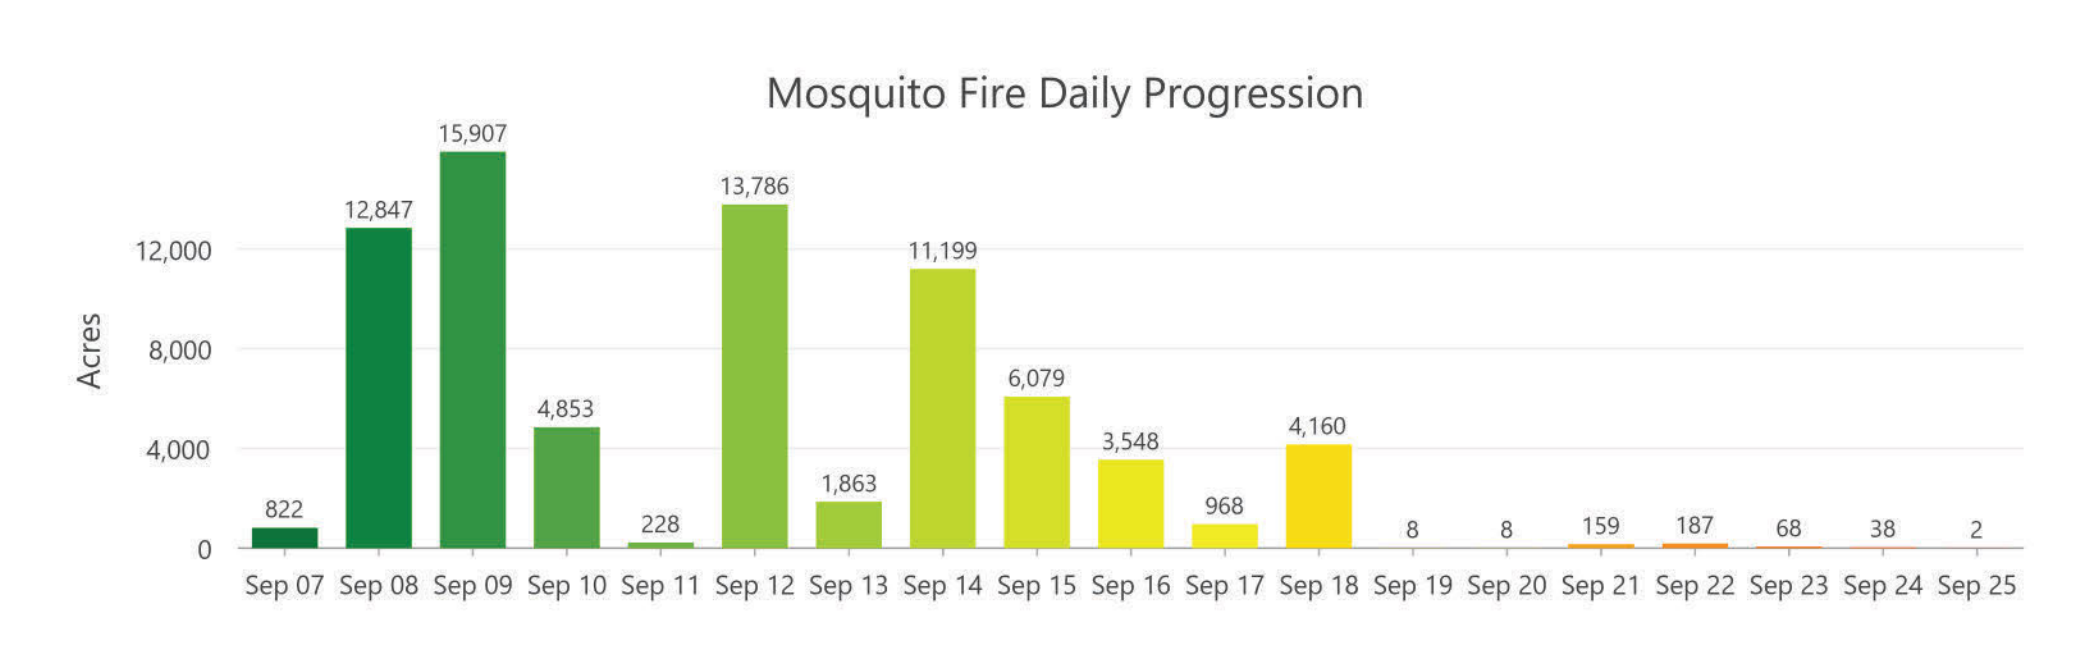

Progression
 MOSQUITO
 9/26/2022

20220907 @ 2049	822ac	+822ac
20220908 @ 2127	13,669ac	+12,847ac
20220909 @ 2130	29,576ac	+15,907ac
20220910 @ 0745	34,429ac	+4,853ac
20220911 @ 1810	34,657ac	+228ac
20220912 @ 1420	48,443ac	+13,786ac
20220913 @ 2123	50,306ac	+1,863ac
20220914 @ 2114	61,505ac	+11,199ac
20220915 @ 1345	67,584ac	+6,079ac
20220916 @ 1615	71,132ac	+3,548ac
20220917 @ 0145	72,100ac	+968ac
20220918 @ 0845	76,260ac	+4,160ac
20220919 @ 1831	76,268ac	+8ac
20220920 @ 1200	76,276ac	+8ac
20220921 @ 0035	76,435ac	+159ac
20220922 @ 0100	76,622ac	+187ac
20220923 @ 0130	76,690ac	+68ac
20220924 @ 0030	76,728ac	+38ac
20220925 @ 0030	76,730ac	+2ac