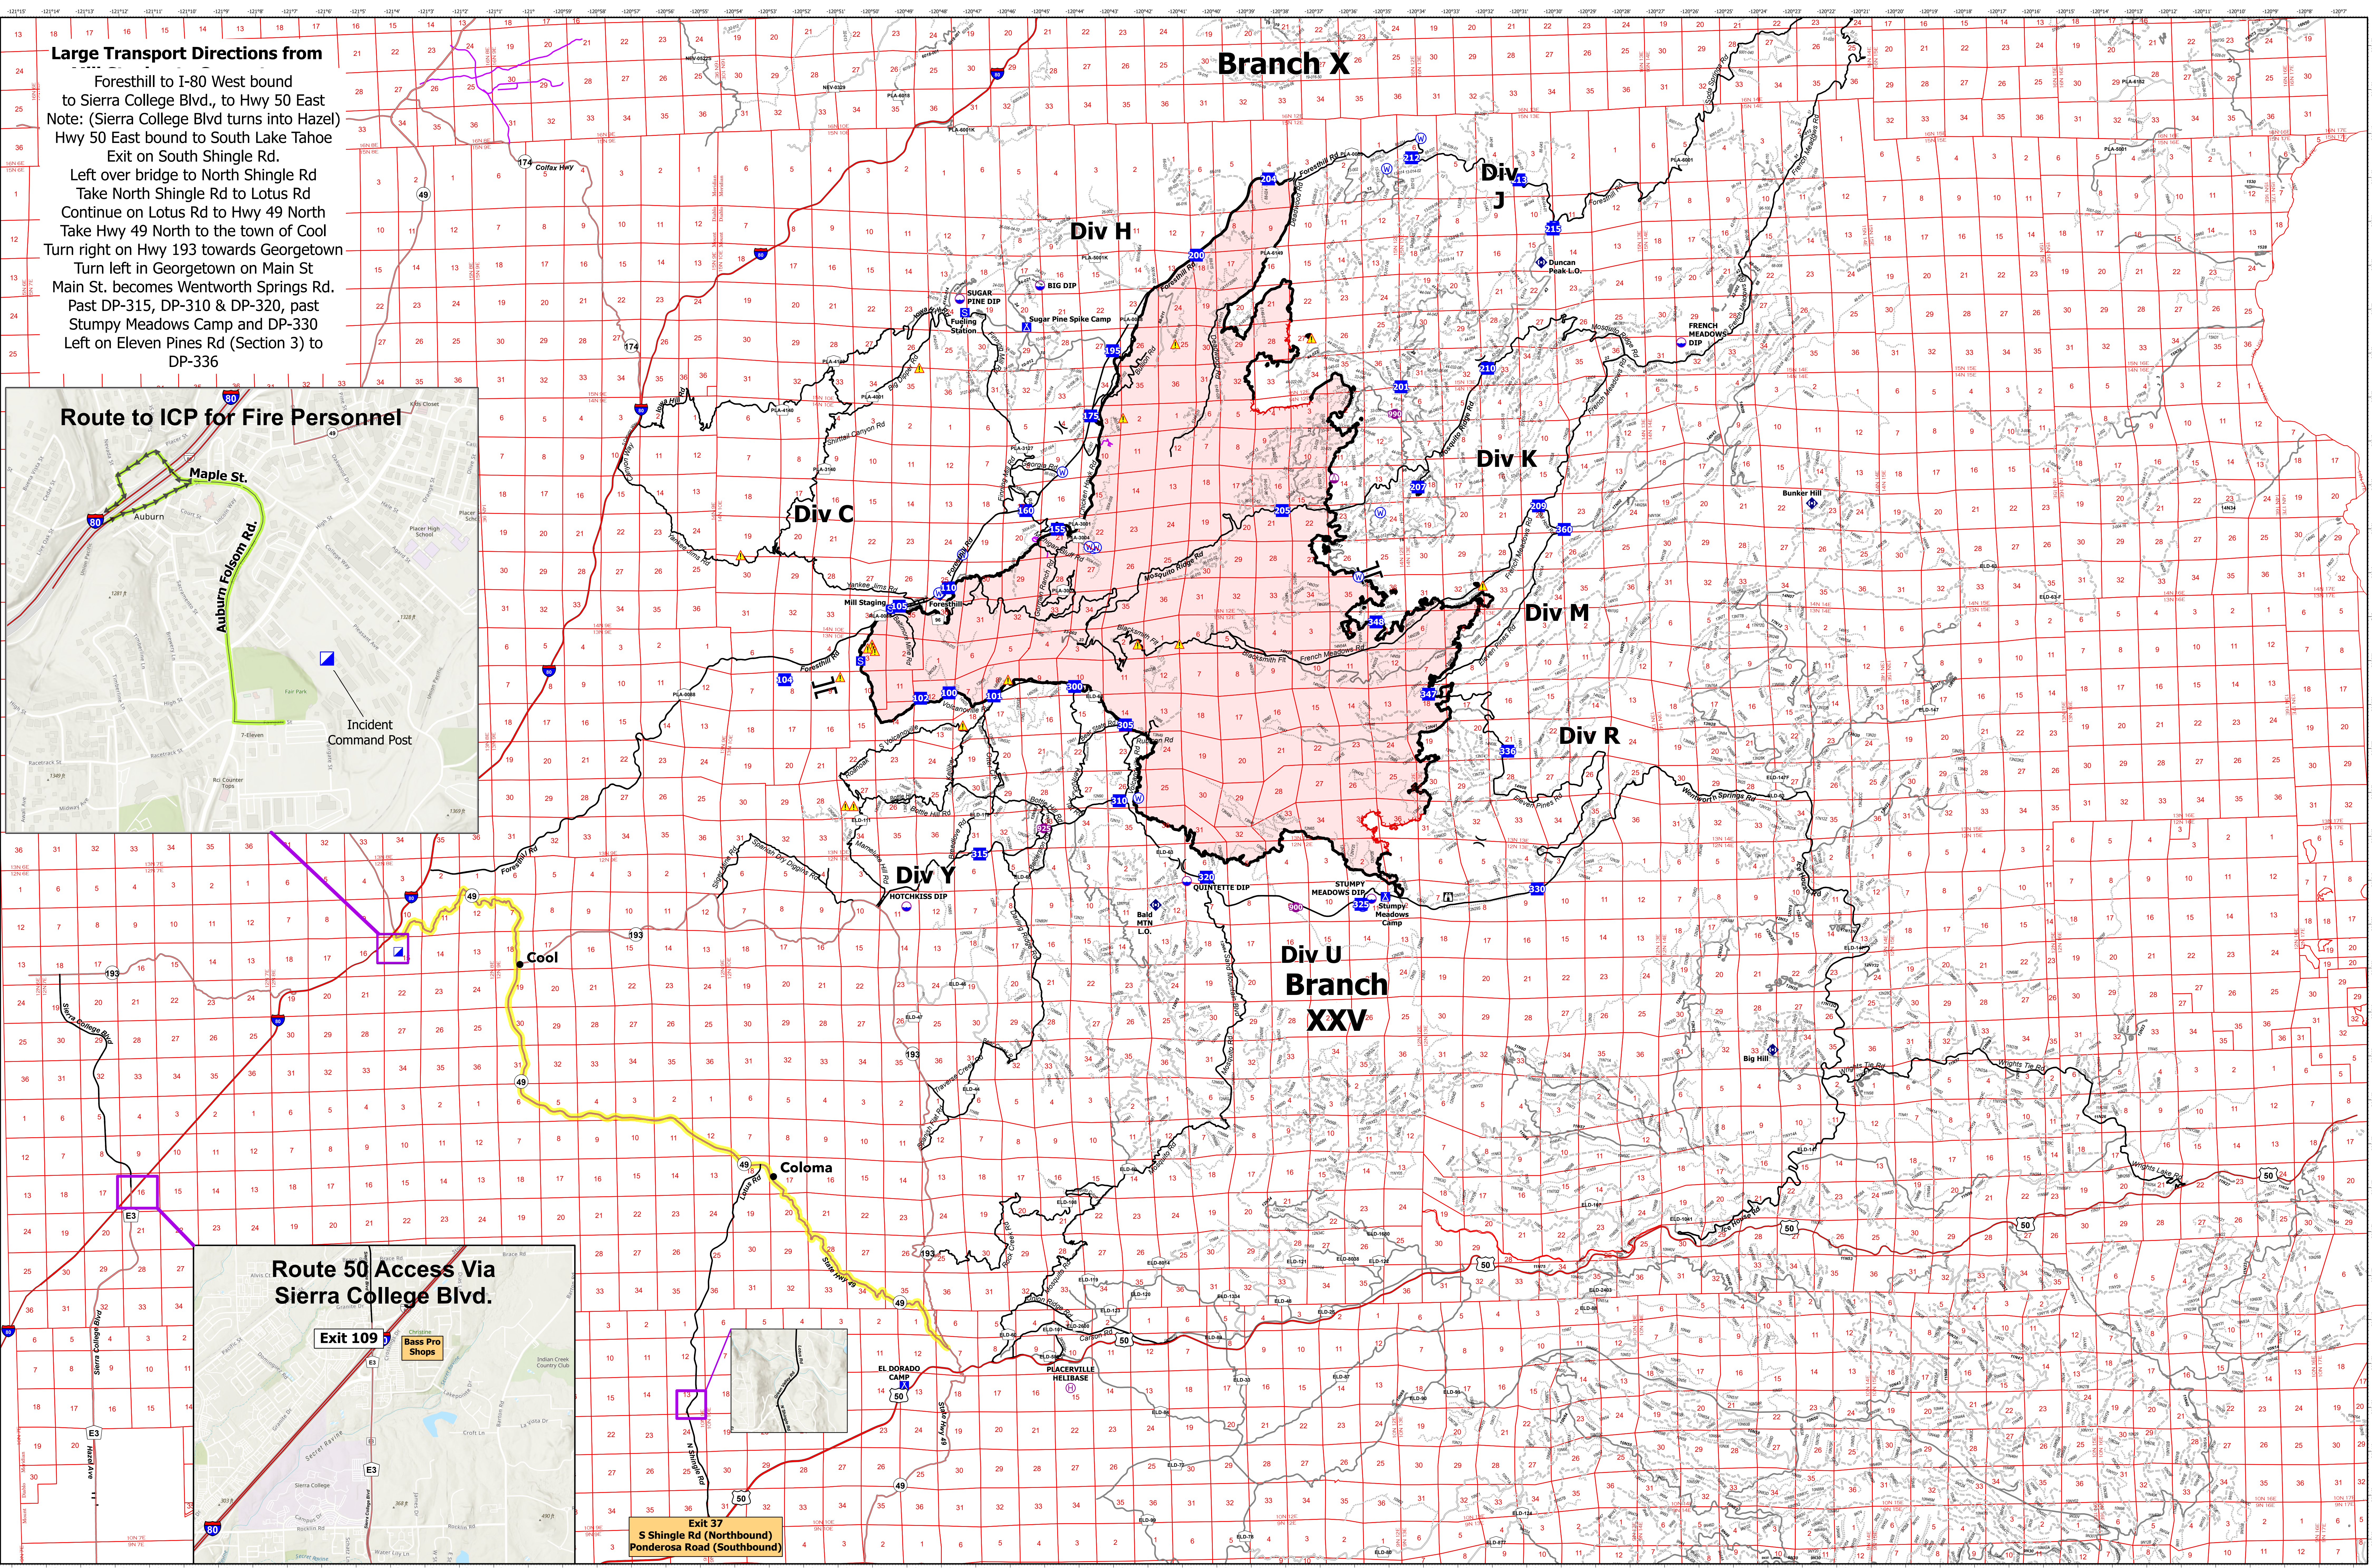

**Large Transport Directions from**  
 Foresthill to I-80 West bound  
 to Sierra College Blvd., to Hwy 50 East  
 Note: (Sierra College Blvd turns into Hazel)  
 Hwy 50 East bound to South Lake Tahoe  
 Exit on South Shingle Rd.  
 Left over bridge to North Shingle Rd  
 Take North Shingle Rd to Lotus Rd  
 Continue on Lotus Rd to Hwy 49 North  
 Take Hwy 49 North to the town of Cool  
 Turn right on Hwy 193 towards Georgetown  
 Turn left in Georgetown on Main St  
 Main St. becomes Wentworth Springs Rd.  
 Past DP-315, DP-310 & DP-320, past  
 Stumpy Meadows Camp and DP-330  
 Left on Eleven Pines Rd (Section 3) to  
 DP-336

**TRANSPORTATION MOSQUITO 10/7/2022**

- CommunityName
- Division Break
- Branch Break
- Incident Command Post
- Drop Point
- Camp
- Staging Area
- Lookout
- Fire Station
- Repeater
- Hazard
- Water Source
- Restricted Water Source
- Contained
- Uncontained
- Wildfire Daily Fire Perimeter
- Secondary Highway
- Paved Roads

**TRANSPORTATION MOSQUITO**  
 CA-TNF-001371  
 10/7/2022

Prepared by: CIMT12, 10/6/2022 19:28  
 NAD83 UTM 11N 1:84,000

**TRANSPORTATION MOSQUITO 10/7/2022**