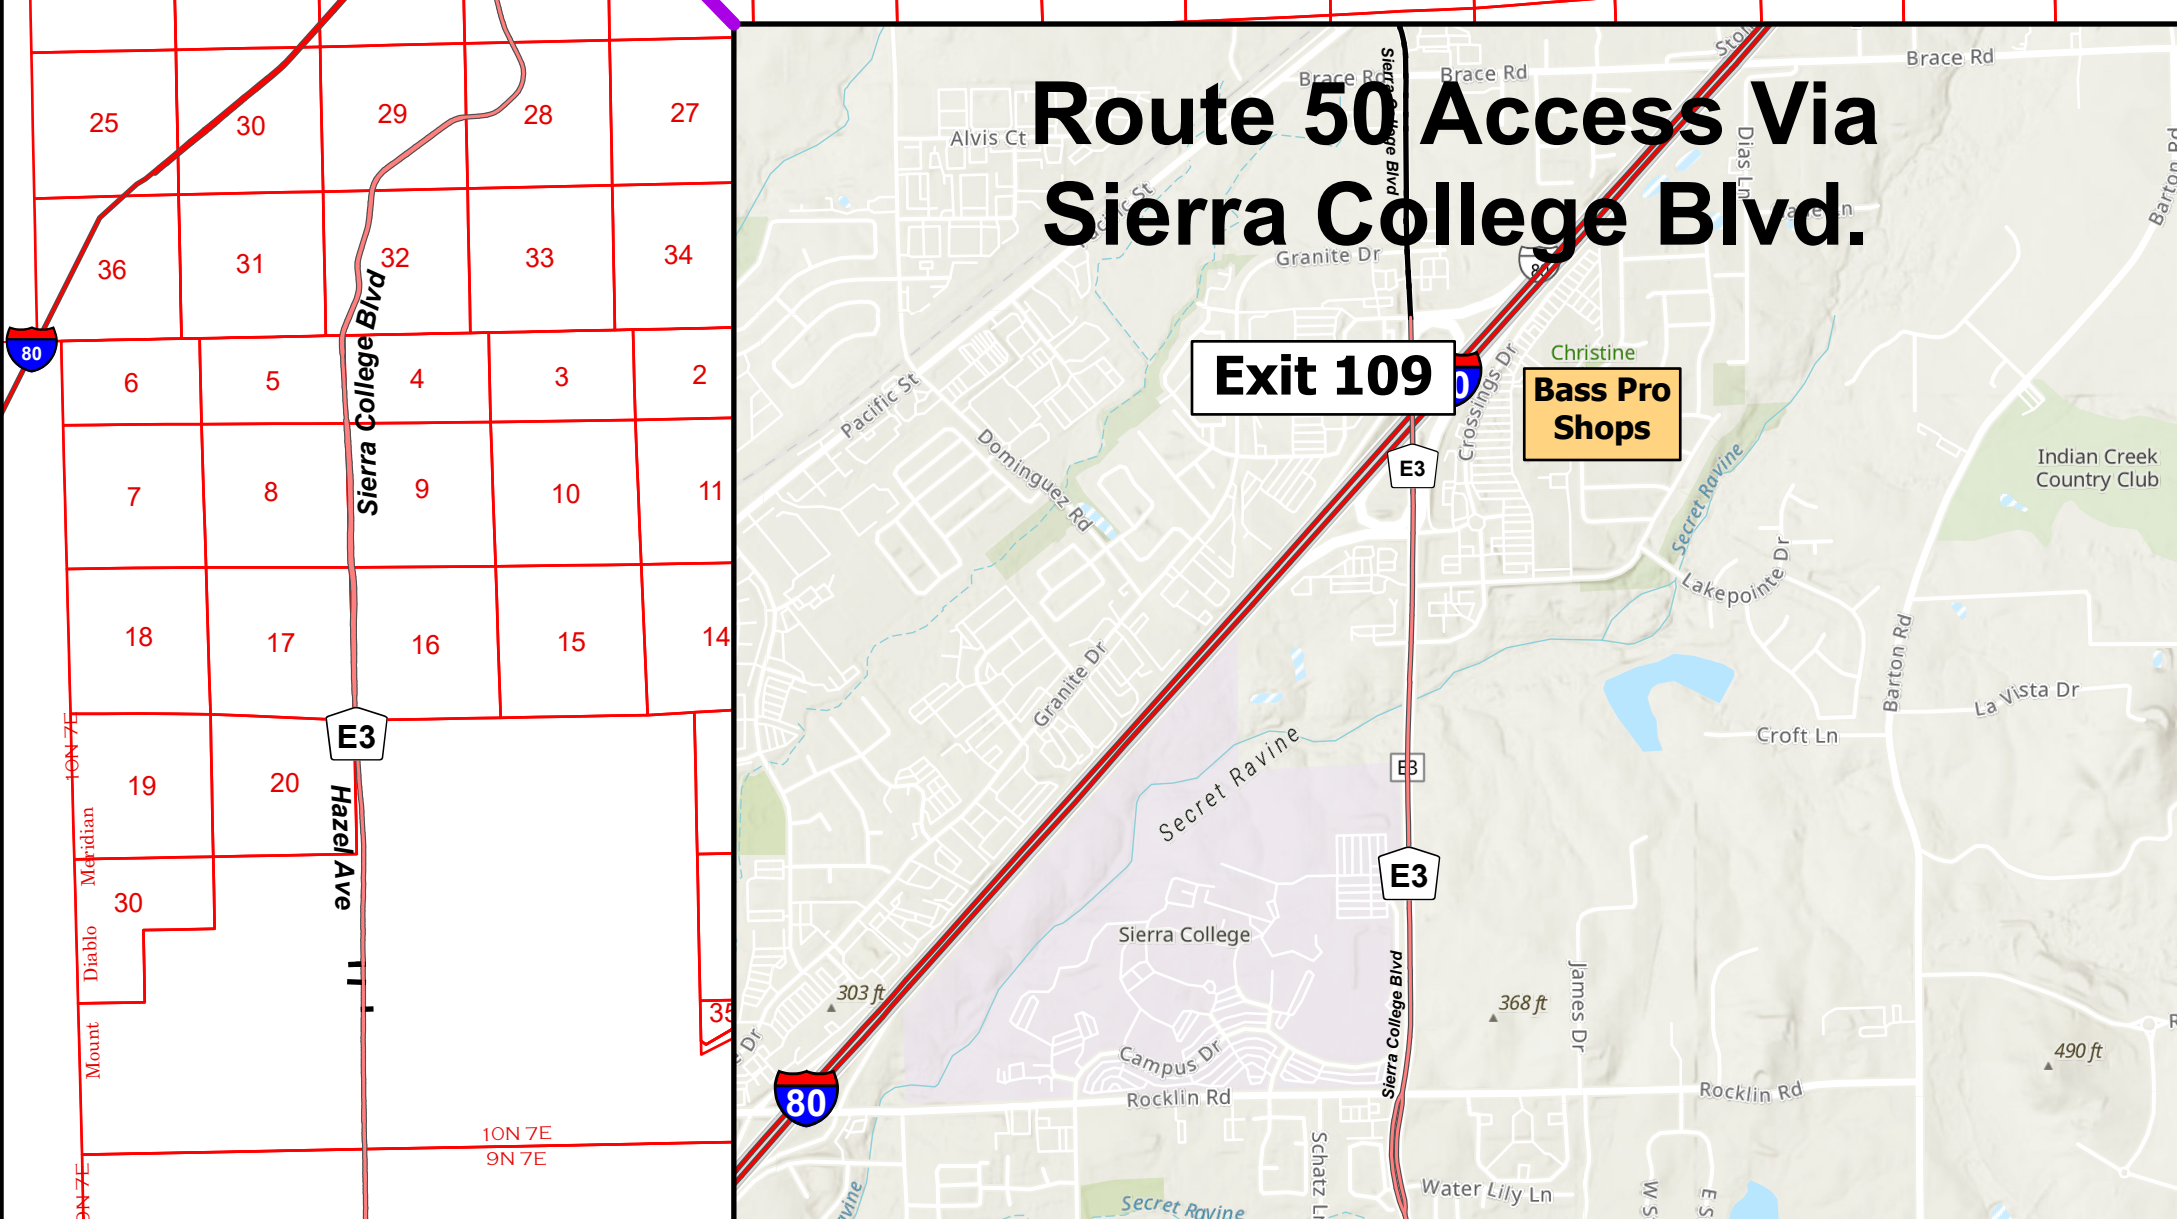

**Large Transport Directions from**  
 Foresthill to I-80 West bound  
 to Sierra College Blvd., to Hwy 50 East  
 Note: (Sierra College Blvd turns into Hazel)  
 Hwy 50 East bound to South Lake Tahoe  
 Exit on South Shingle Rd.  
 Left over bridge to North Shingle Rd  
 Take North Shingle Rd to Lotus Rd  
 Continue on Lotus Rd to Hwy 49 North  
 Take Hwy 49 North to the town of Cool  
 Turn right on Hwy 193 towards Georgetown  
 Turn left in Georgetown on Main St  
 Main St. becomes Wentworth Springs Rd.  
 Past DP-315, DP-310 & DP-320, past  
 Stumpy Meadows Camp and DP-330  
 Left on Eleven Pines Rd (Section 3) to  
 DP-336

**TRANSPORTATION MOSQUITO 10/7/2022**

- CommunityName
- Division Break
- Branch Break
- Incident Command Post
- Drop Point
- Camp
- Staging Area
- Lookout
- Fire Station
- Repeater
- Hazard
- Water Source
- Restricted Water Source
- Contained
- Uncontained
- Wildfire Daily Fire Perimeter
- Secondary Highway
- Paved Roads

**TRANSPORTATION MOSQUITO**  
 CA-TNF-001371  
 10/7/2022

Prepared by: CIMT12, 10/6/2022 19:28  
 NAD83 UTM 11N 1:84,000

**TRANSPORTATION MOSQUITO 10/7/2022**