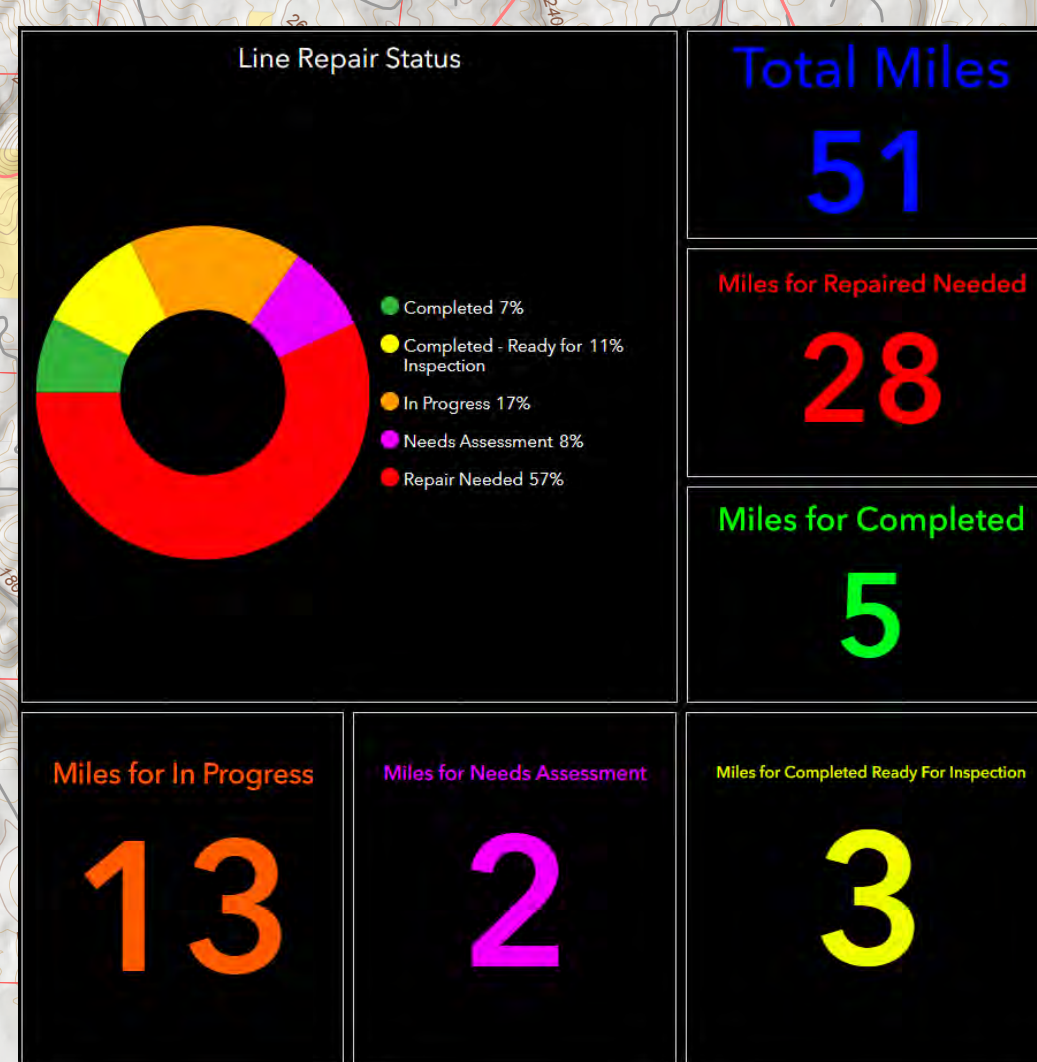

Upper Gorman

Lower Gorman

Mosquito West

Big Crater

Penn Point

ELDORADO NATIONAL FOREST

Ralston

Volcanoville

Nevada Point

Blacksmith Flat

Div M

GDPUD

Div R

Branch X

- Wildfire Daily Fire Perimeter
- Contained Fire Edge
- Division Break
- Branch Break
- SPI Camino District
- SPI Tahoe District
- Blodgett Forest
- DPA
- SPI Existing Fuel Breaks
- Abatement Needed
- In Progress
- Completed - Inspected
- Ready for Inspection
- Needs Assessment
- Hazard Tree Abatement
- Label Point

HAZARD TREE REMOVAL
MOSQUITO
 CA-TNF-001371
 10/22/2022

HAZARD TREE
MOSQUITO
 10/22/2022