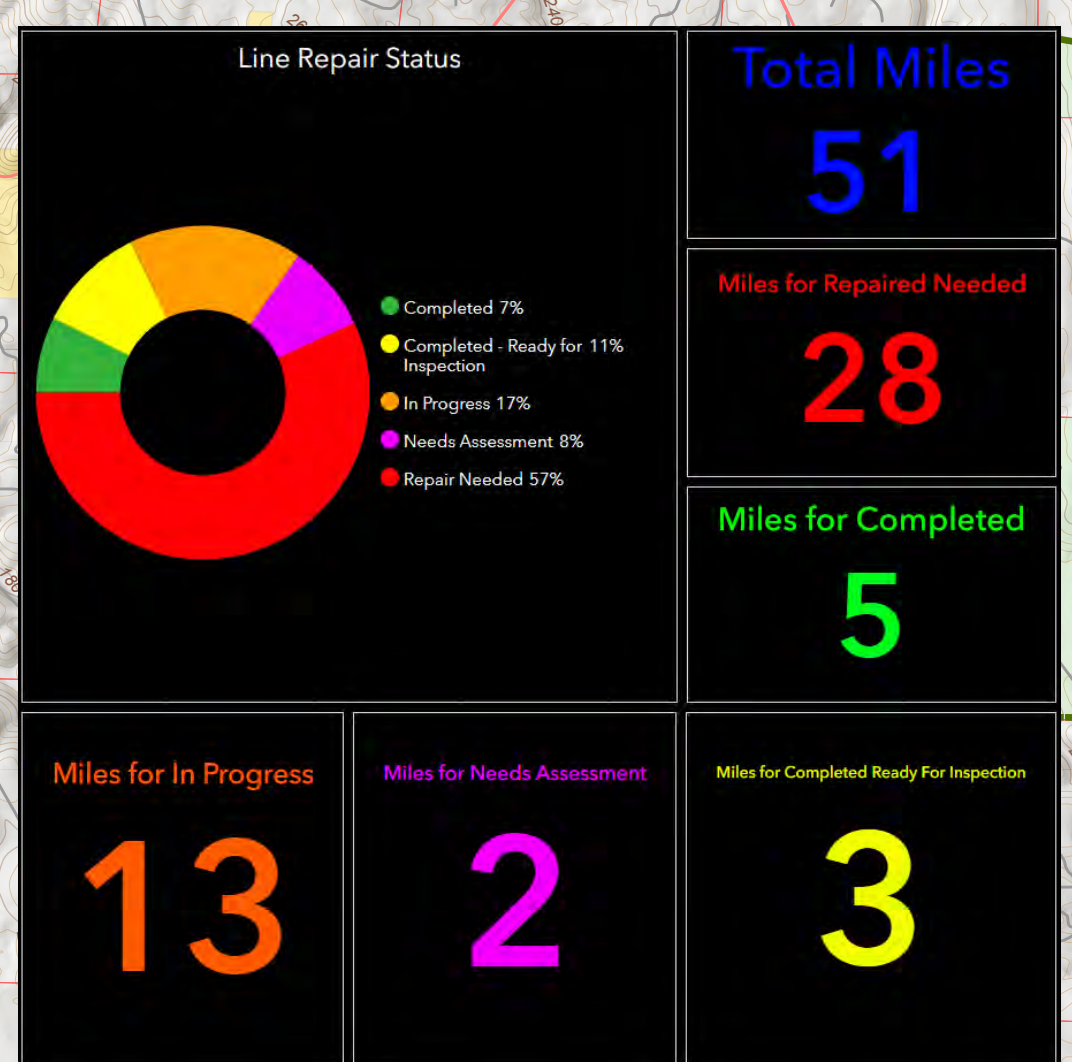

Upper Gorman

Lower Gorman

Mosquito West

Big Crater

ELDORADO NATIONAL FOREST

Penn Point

Ralston

Volcanoville

Nevada Point

Div M

Div R

GDPUD

Branch XXV

- Wildfire Daily Fire Perimeter
- Contained Fire Edge
- Division Break
- Branch Break
- SPI Camino District
- SPI Tahoe District
- Blodgett Forest
- DPA
- SPI Existing Fuel Breaks
- Abatement Needed
- In Progress
- Completed - Inspected
- Ready for Inspection
- Needs Assessment
- Hazard Tree Abatement
- Label Point

HAZARD TREE REMOVAL
MOSQUITO
 CA-TNF-001371
 10/23/2022

HAZARD TREE
MOSQUITO
 10/23/2022