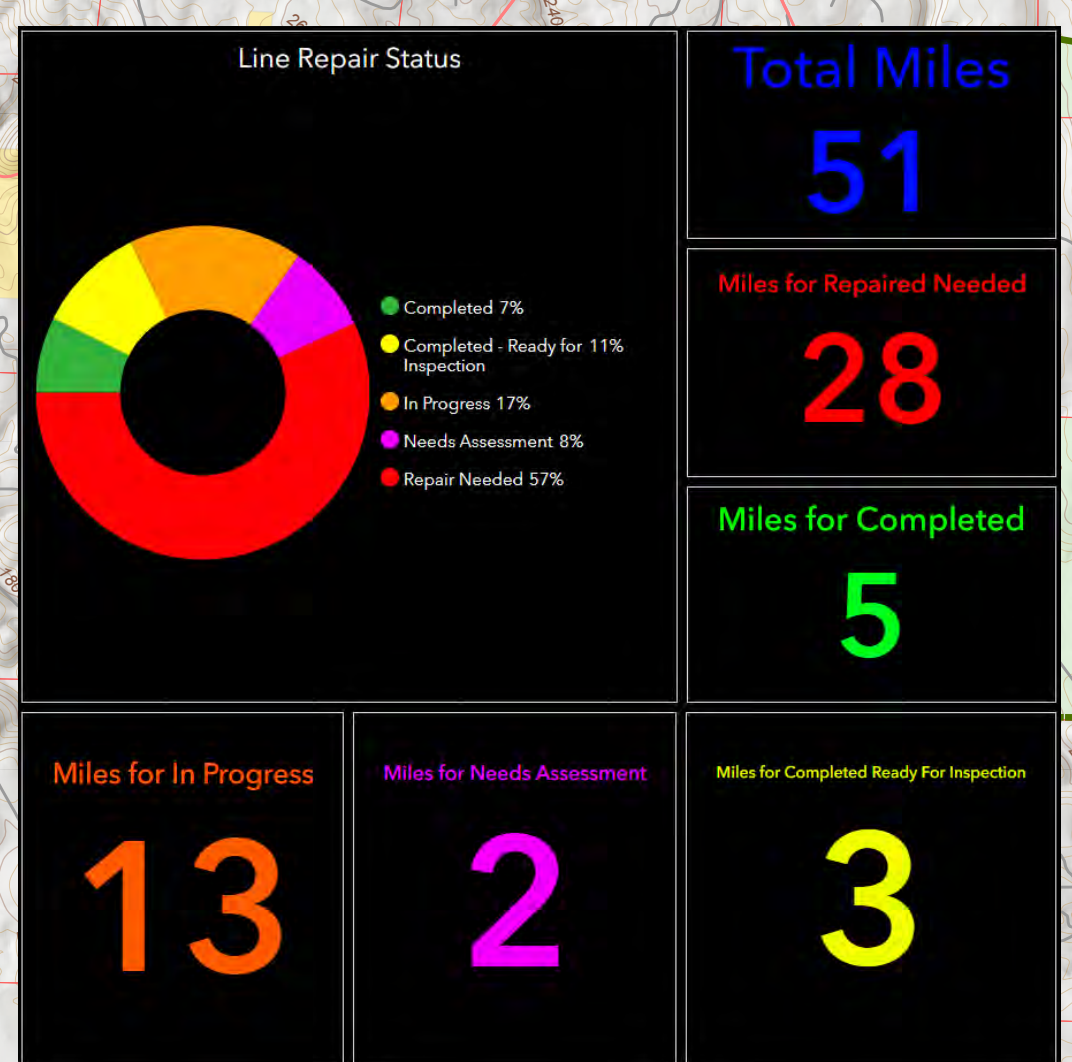

Div M

Volcanoville

Nevada Point

Div R

GDPUD

Branch XXV

- Wildfire Daily Fire Perimeter
- Contained Fire Edge
- Division Break
- Branch Break
- SPI Camino District
- SPI Tahoe District
- Blodgett Forest
- DPA
- SPI Existing Fuel Breaks
- Abatement Needed
- In Progress
- Completed - Inspected
- Ready for Inspection
- Needs Assessment
- Hazard Tree Abatement
- Label Point

HAZARD TREE REMOVAL
MOSQUITO
 CA-TNF-001371
 10/24/2022

HAZARD TREE
MOSQUITO
 10/24/2022