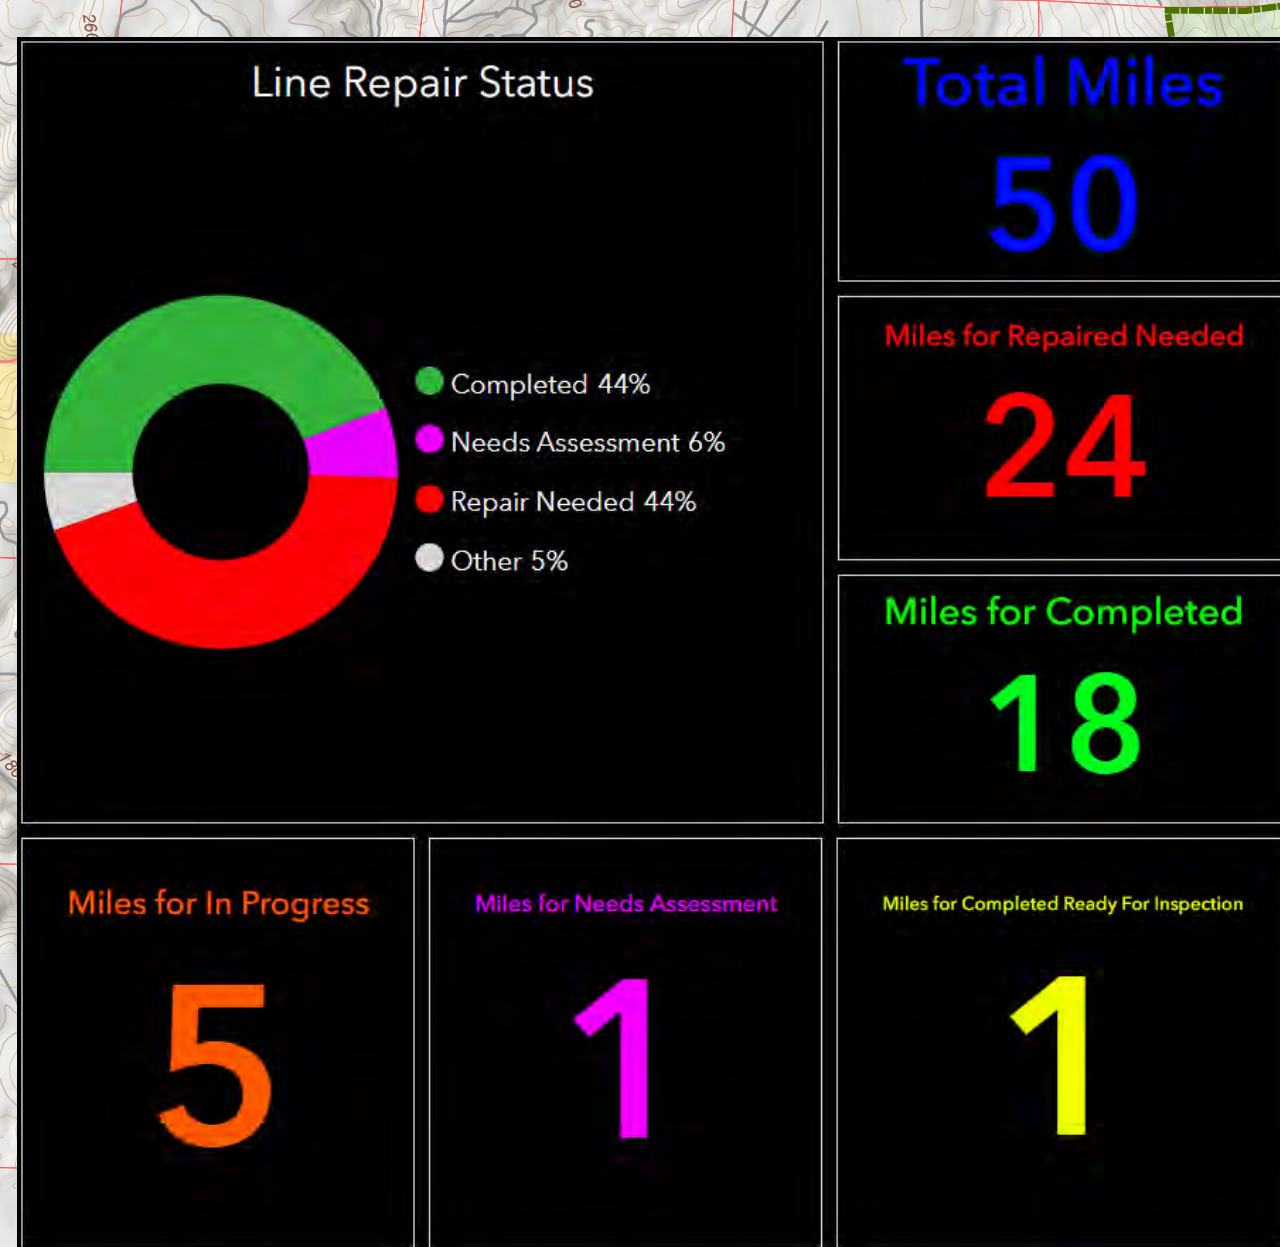

Branch X

Div H

Div J

TAHOE NATIONAL FOREST

Upper Deadwood

Forks House

Grouse Falls

Mosquito East

Upper Gorman

Lower Gorman

Mosquito West

Big Crater

ELDORADO NATIONAL FOREST

Penn Point

Ralston

Volcanoville

Nevada Point

Div M

Div R

GDPUD

Branch XXV

- Wildfire Daily Fire Perimeter
- Contained Fire Edge
- Division Break
- Branch Break
- SPI Camino District
- SPI Tahoe District
- Blodgett Forest
- DPA
- SPI Existing Fuel Breaks
- Abatement Needed
- In Progress
- Completed - Inspected
- Ready for Inspection
- Needs Assessment
- Hazard Tree Abatement
- Label Point

HAZARD TREE REMOVAL
MOSQUITO
 CA-TNF-001371
 10/25/2022

HAZARD TREE
MOSQUITO
 10/25/2022