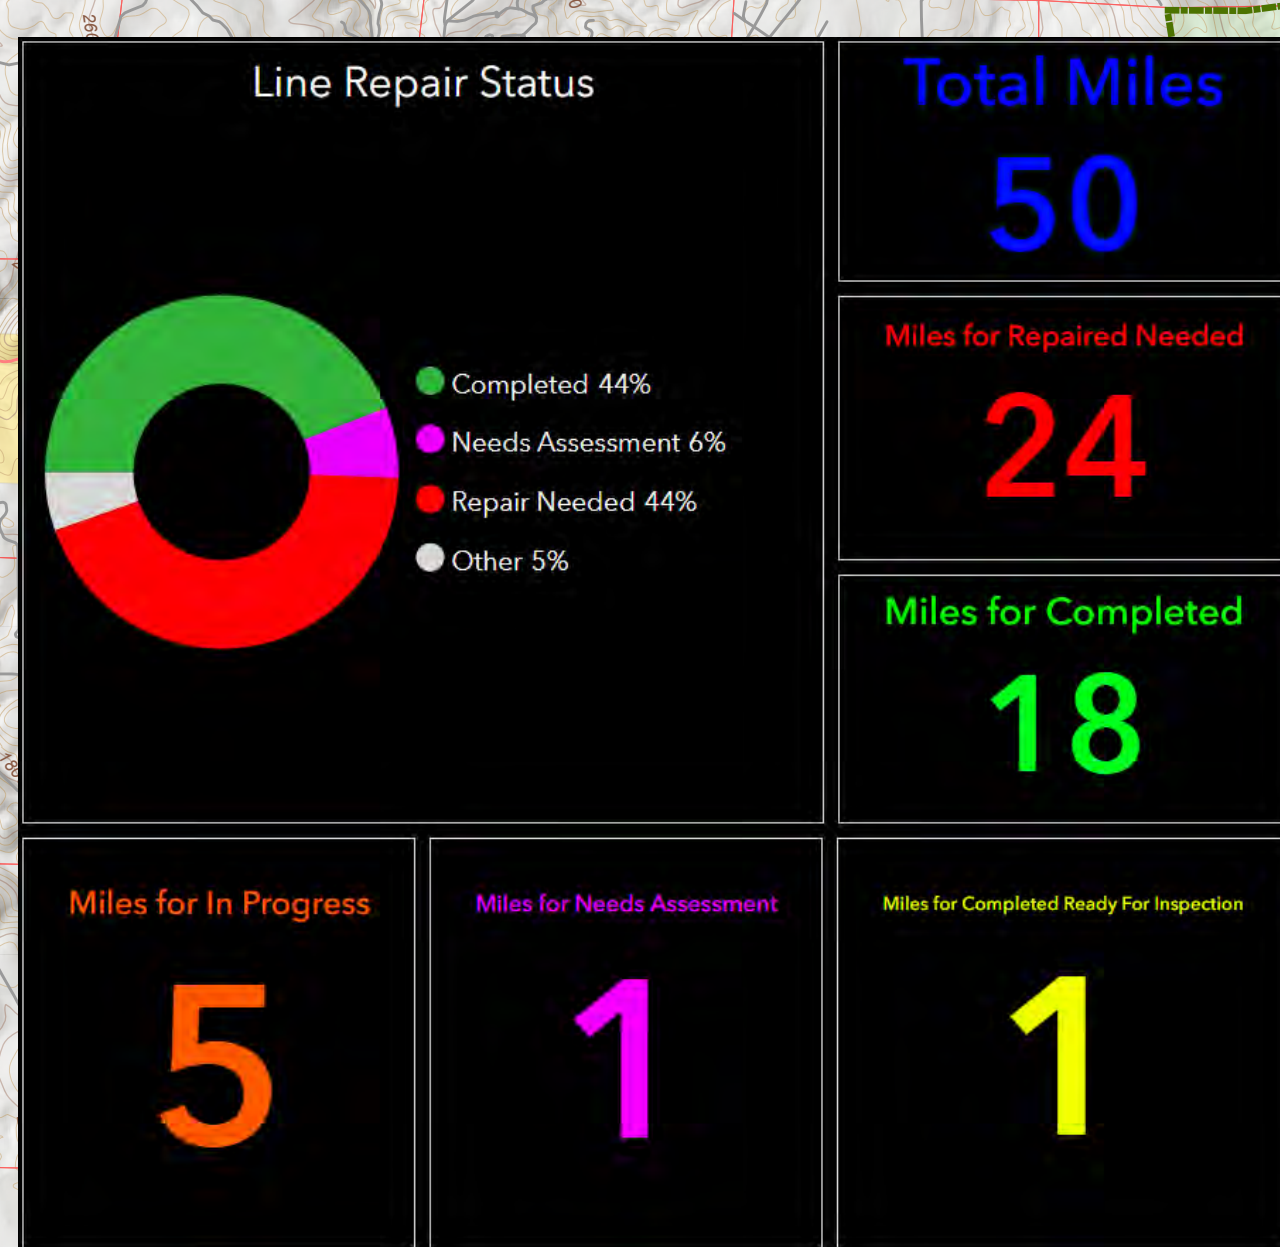

Branch X

Div H

Div J

TAHOE NATIONAL FOREST

Upper Deadwood

Forks House

Grouse Falls

Mosquito East

Upper Gorman

Lower Gorman

Mosquito West

Big Crater

ELDORADO NATIONAL FOREST

Penn Point

Ralston

Volcanoville

Nevada Point

Div M

Div R

GDPUD

Branch XXV

- Wildfire Daily Fire Perimeter
- Contained Fire Edge
- Division Break
- Branch Break
- SPI Camino District
- SPI Tahoe District
- Blodgett Forest
- DPA
- SPI Existing Fuel Breaks
- Abatement Needed
- In Progress
- Completed - Inspected
- Ready for Inspection
- Needs Assessment
- Hazard Tree Abatement
- Label Point

HAZARD TREE REMOVAL
MOSQUITO
 CA-TNF-001371
 10/26/2022

HAZARD TREE
MOSQUITO
 10/26/2022