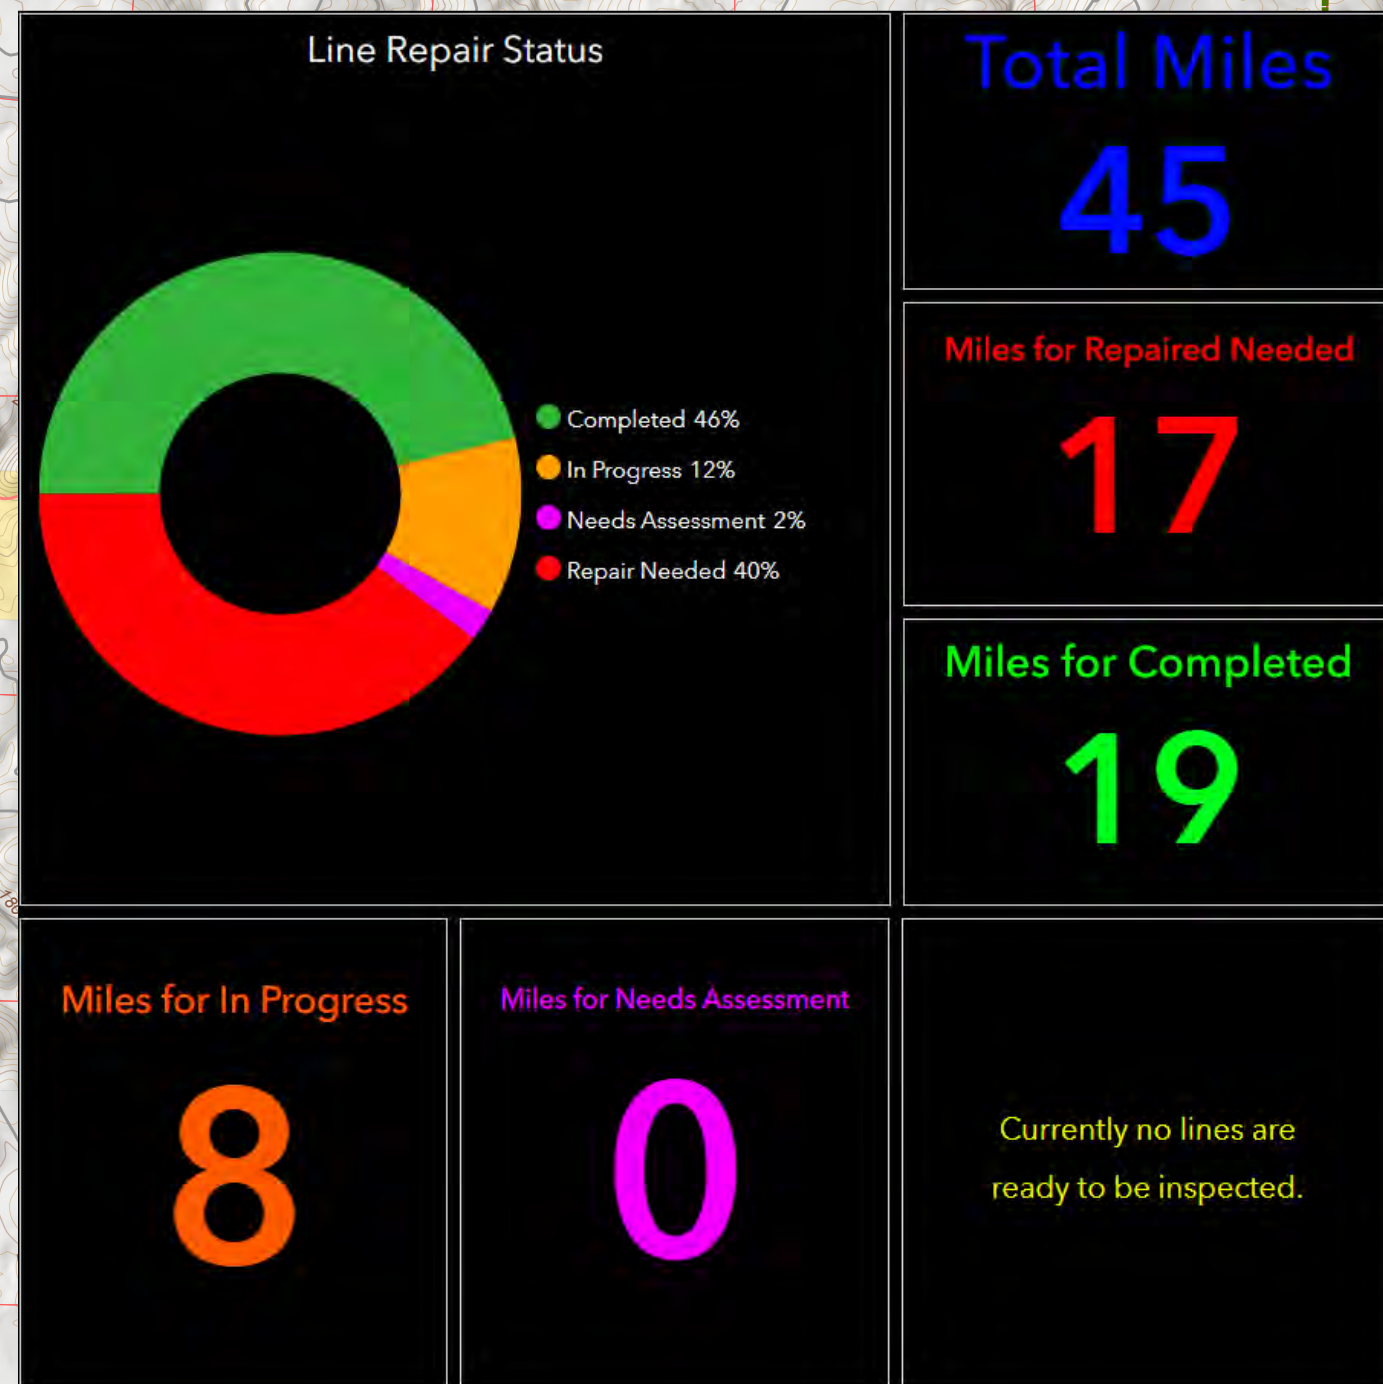

Blacksmith Flat

Div M

Volcanoville

Nevada Point

Div R

GDPUD

Branch XXV

- Contained Fire Edge
- Division Break
- Branch Break
- SPI Camino District
- SPI Tahoe District
- Blodgett Forest
- DPA
- SPI Existing Fuel Breaks
- Abatement Needed
- In Progress
- Completed - Inspected
- Needs Assessment
- Hazard Tree Abatement

HAZARD TREE REMOVAL
MOSQUITO
 CA-TNF-001371
 10/27/2022

HAZARD TREE
MOSQUITO
 10/27/2022