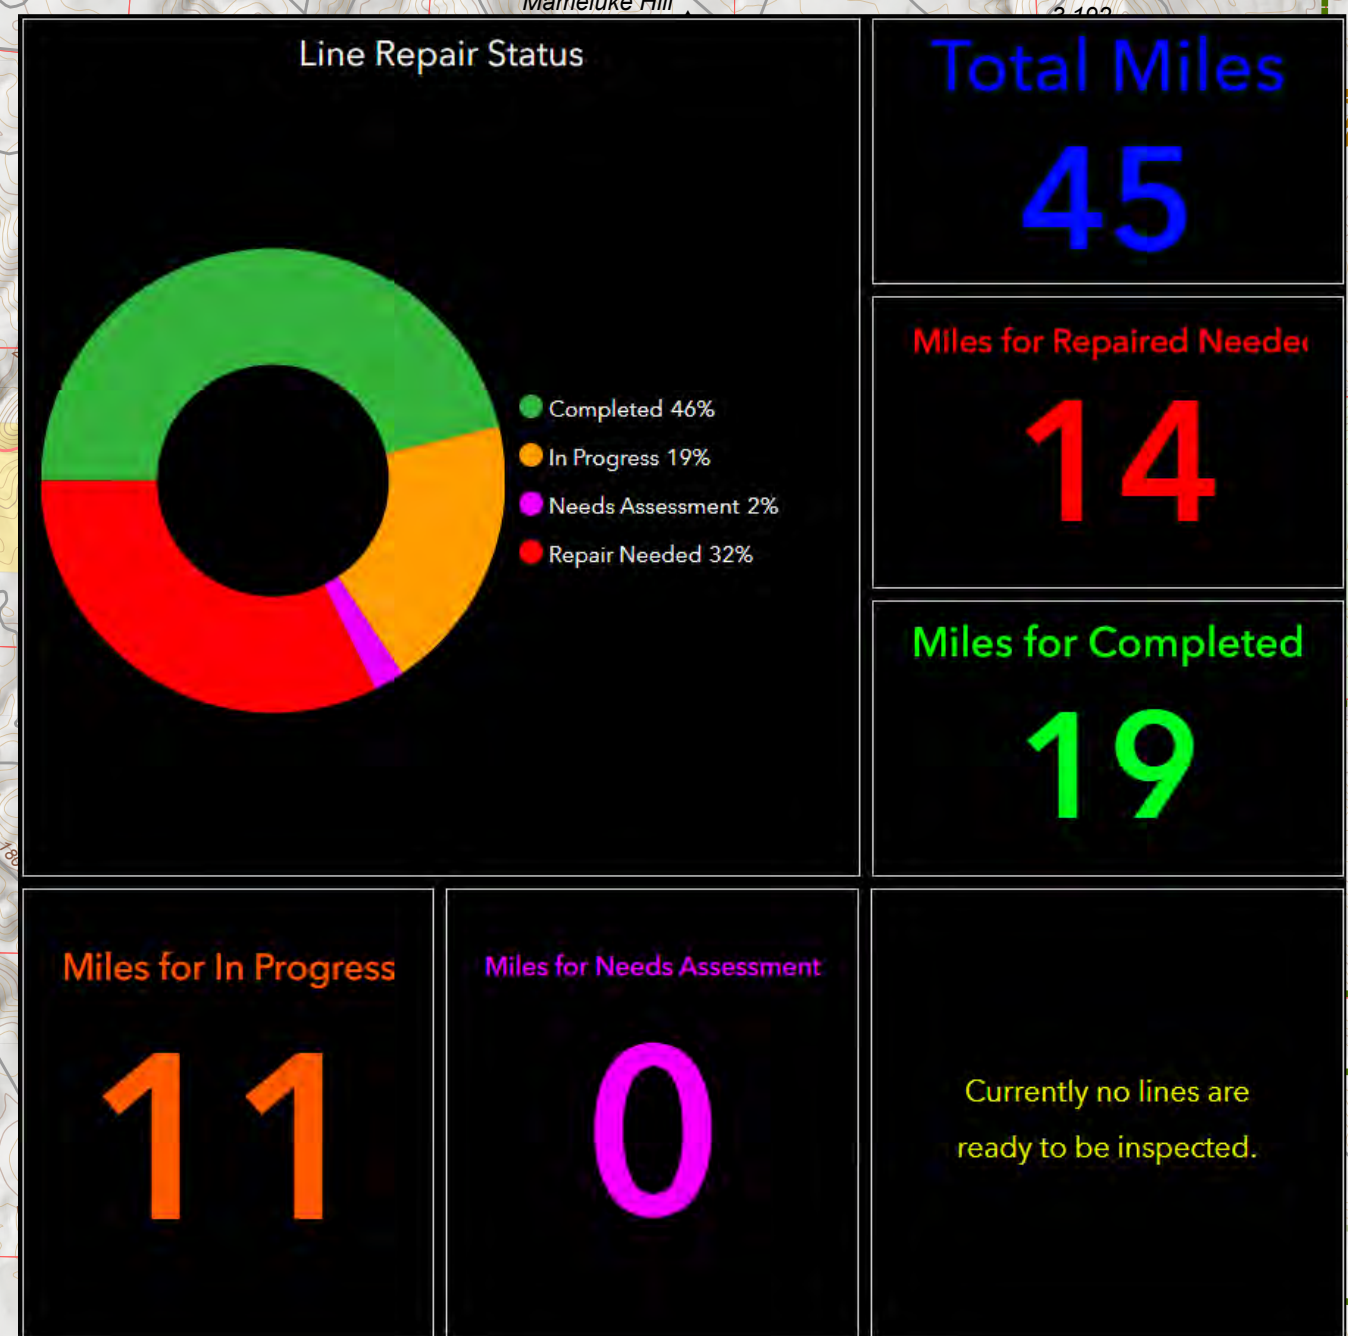

Blacksmith Flat

Div M

Volcanoville

Nevada Point

Div R

Ditch Camp

Branch XXV

- Contained Fire Edge
- Division Break
- Branch Break
- SPI Camino District
- SPI Tahoe District
- Blodgett Forest
- DPA
- SPI Existing Fuel Breaks
- Abatement Needed
- In Progress
- Completed - Inspected
- Needs Assessment
- Hazard Tree Abatement

HAZARD TREE REMOVAL
MOSQUITO
 CA-TNF-001371
 10/28/2022

HAZARD TREE
MOSQUITO
 10/28/2022