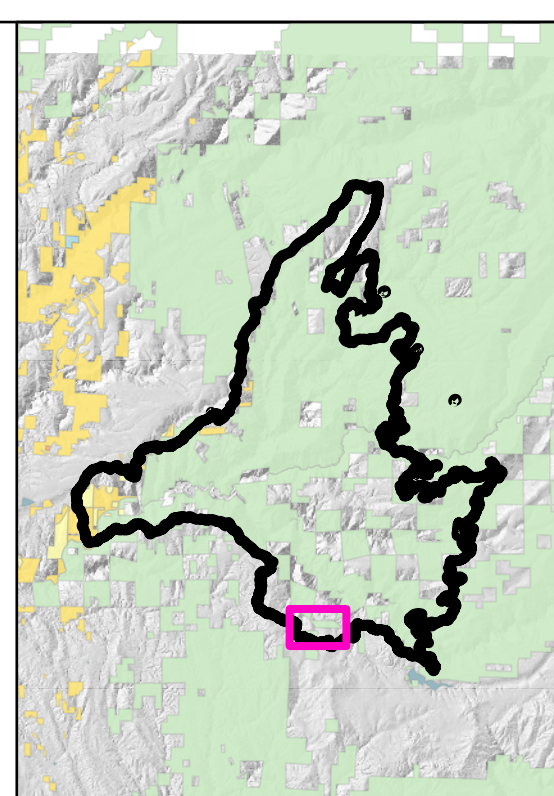

**HAZARD TREE
MOSQUITO
10/29/2022**

- Contained Fire Edge
- Ⓢ Value at Risk
- Other
- Ⓢ Stream Crossing
- Ⓢ Road Repair
- ☆ Retardant in Avoidance Area
- Repair Point
- △ Landing or Log Deck
- Dozer Push
- ◇ Road Repair
- Blodgett Forest
- DPA
- In Progress
- Completed - Inspected
- Hazard Tree Abatement
- SPI Camino District

**HAZARD TREE DITCH CAMP
MOSQUITO
CA-TNF-001371
10/29/2022**

**HAZARD TREE
MOSQUITO
10/29/2022**