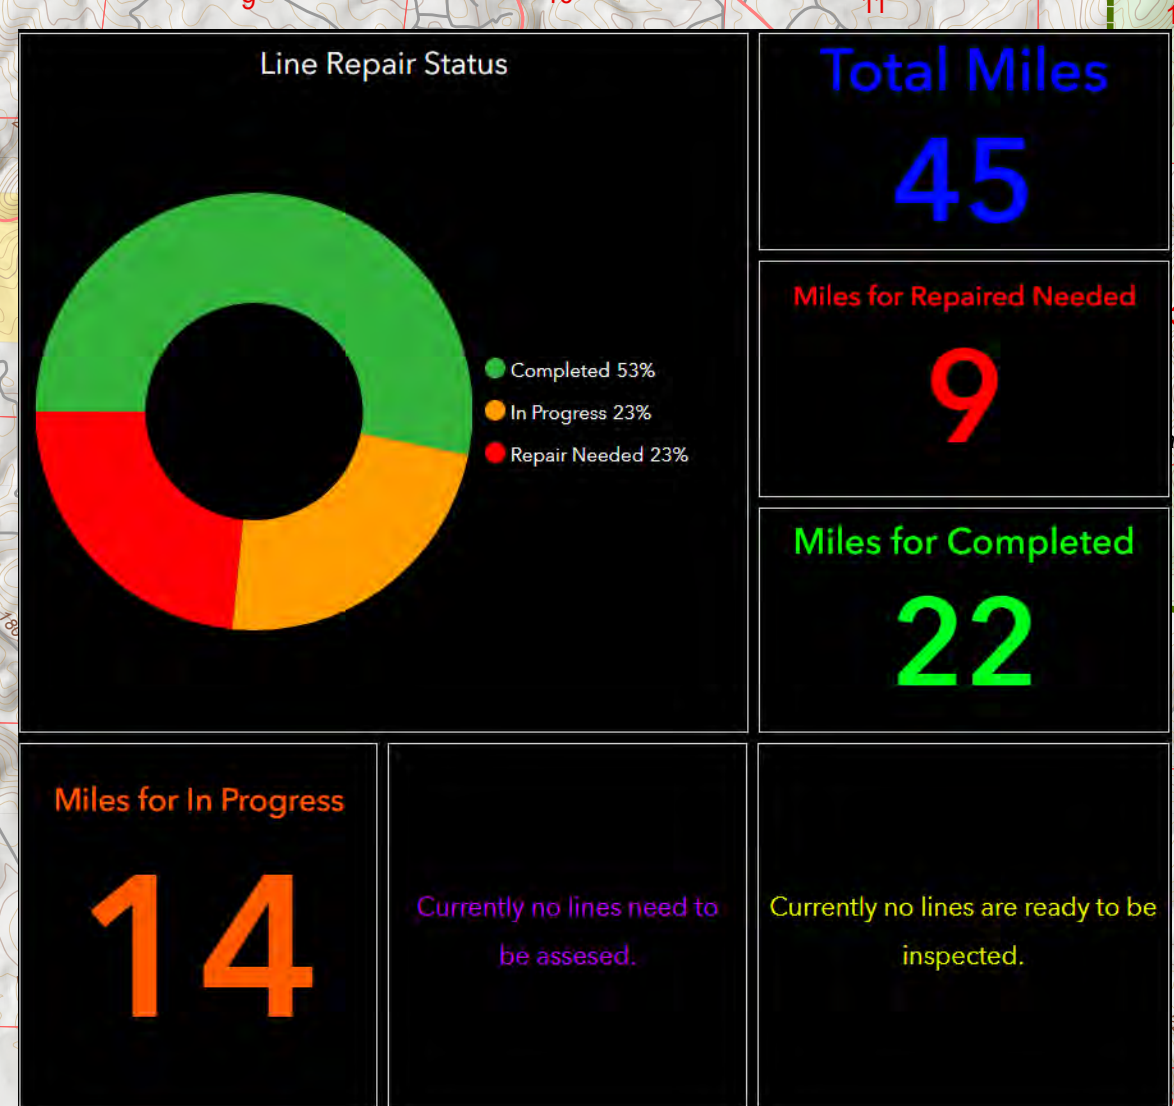

Branch X

Div H

Div J

TAHOE NATIONAL FOREST

ELDORADO NATIONAL FOREST

Div M

Div R

Branch XXV

- Contained Fire Edge
- Aviation Check Point
- Dip Site
- Helispot
- Sling Site
- Unimproved Landing Area
- ⌋ Division Break
- ⌋ Branch Break
- Drop Point
- Closure
- Camp
- Staging Area
- Lookout
- Hot Spot - Spot Fire
- Value at Risk
- Other
- Landmark
- Gate
- Fire Station
- Bridge
- Water Development or Draft Site
- Structure Wrap

HAZARD TREE REMOVAL
MOSQUITO
 CA-TNF-001371
 10/29/2022

HAZARD TREE
MOSQUITO
 10/29/2022